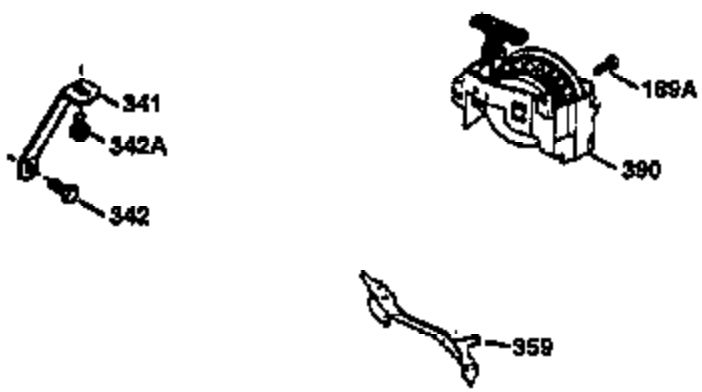

ILLUSTRATION SHOWS TYPICAL PARTS ONLY, ORDER BY PART NUMBER. PARTS NOT LISTED ARE SUPPLIED BY OEM.

Ref #	Part Number	Qty	Description
238	650806	2	Screw, 10-32 x 5/8"
239	34338	1	* Air Cleaner Gasket
245	34340	1	Air Cleaner Filter
250	34341A	1	Air Cleaner Cover
260	35757	1	Blower Housing
287	650884	2	Screw, 8-32 x 1/2"
298	650665	1	Screw, 1/4-15 x 7/8"
300	32671	1	Fuel Tank (Incl. 292 & 301)
301	33032	1	Fuel Cap
341	35016	1	Fuel Tank Bracket
342	650735	1	Screw, 10-24 x 3/8"
370	550223	1	Name Decal
390	590635	1	Rewind Starter