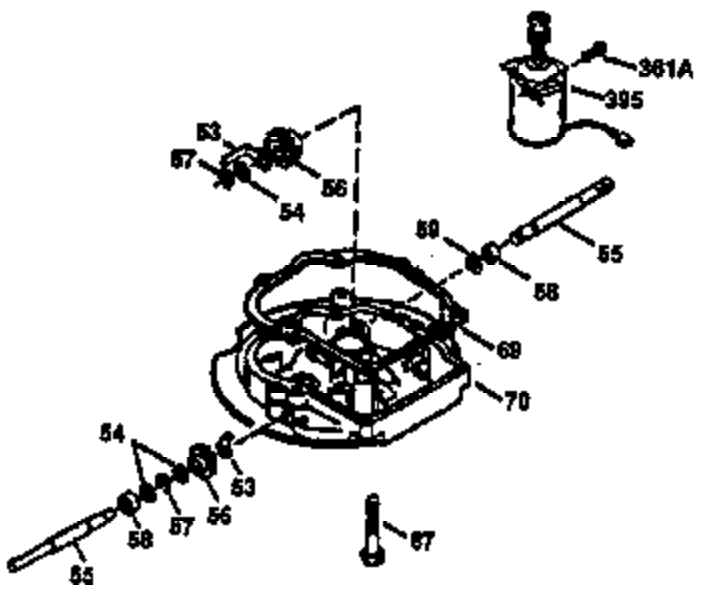

ILLUSTRATION SHOWS TYPICAL PARTS ONLY. ORDER BY PART NUMBER. PARTS NOT LISTED ARE SUPPLIED BY OEM.

Ref #	Part Number	Qty	Description
19	31361	1	Extension Spring
69	35261	1	* Mounting Flange Gasket
70	34311D	1	Mounting Flange (Incl.72 thru 83)
90	611112	1	Flywheel
182	6201	2	Screw, 1/4-28 x 7/8"
185	36544	1	Intake Pipe (Incl. 224)
186	34337	1	Governor Link
200	35727	1	Control Bracket (Incl. 202 thru 206)
209	30200	2	Screw, 10-24 x 9/16"
223	650451	2	Screw, 1/4-20 x 1"
238	650932	2	Screw, 10-32 x 49/64"
241	35797	1	Air Cleaner Collar
245	35066	1	Air Cleaner Filter
250	35065	1	Air Cleaner Cover
275	27181C	1	Muffler (Incl. 277)
277	650795	2	Screw, 1/4-20 x 2-1/4"