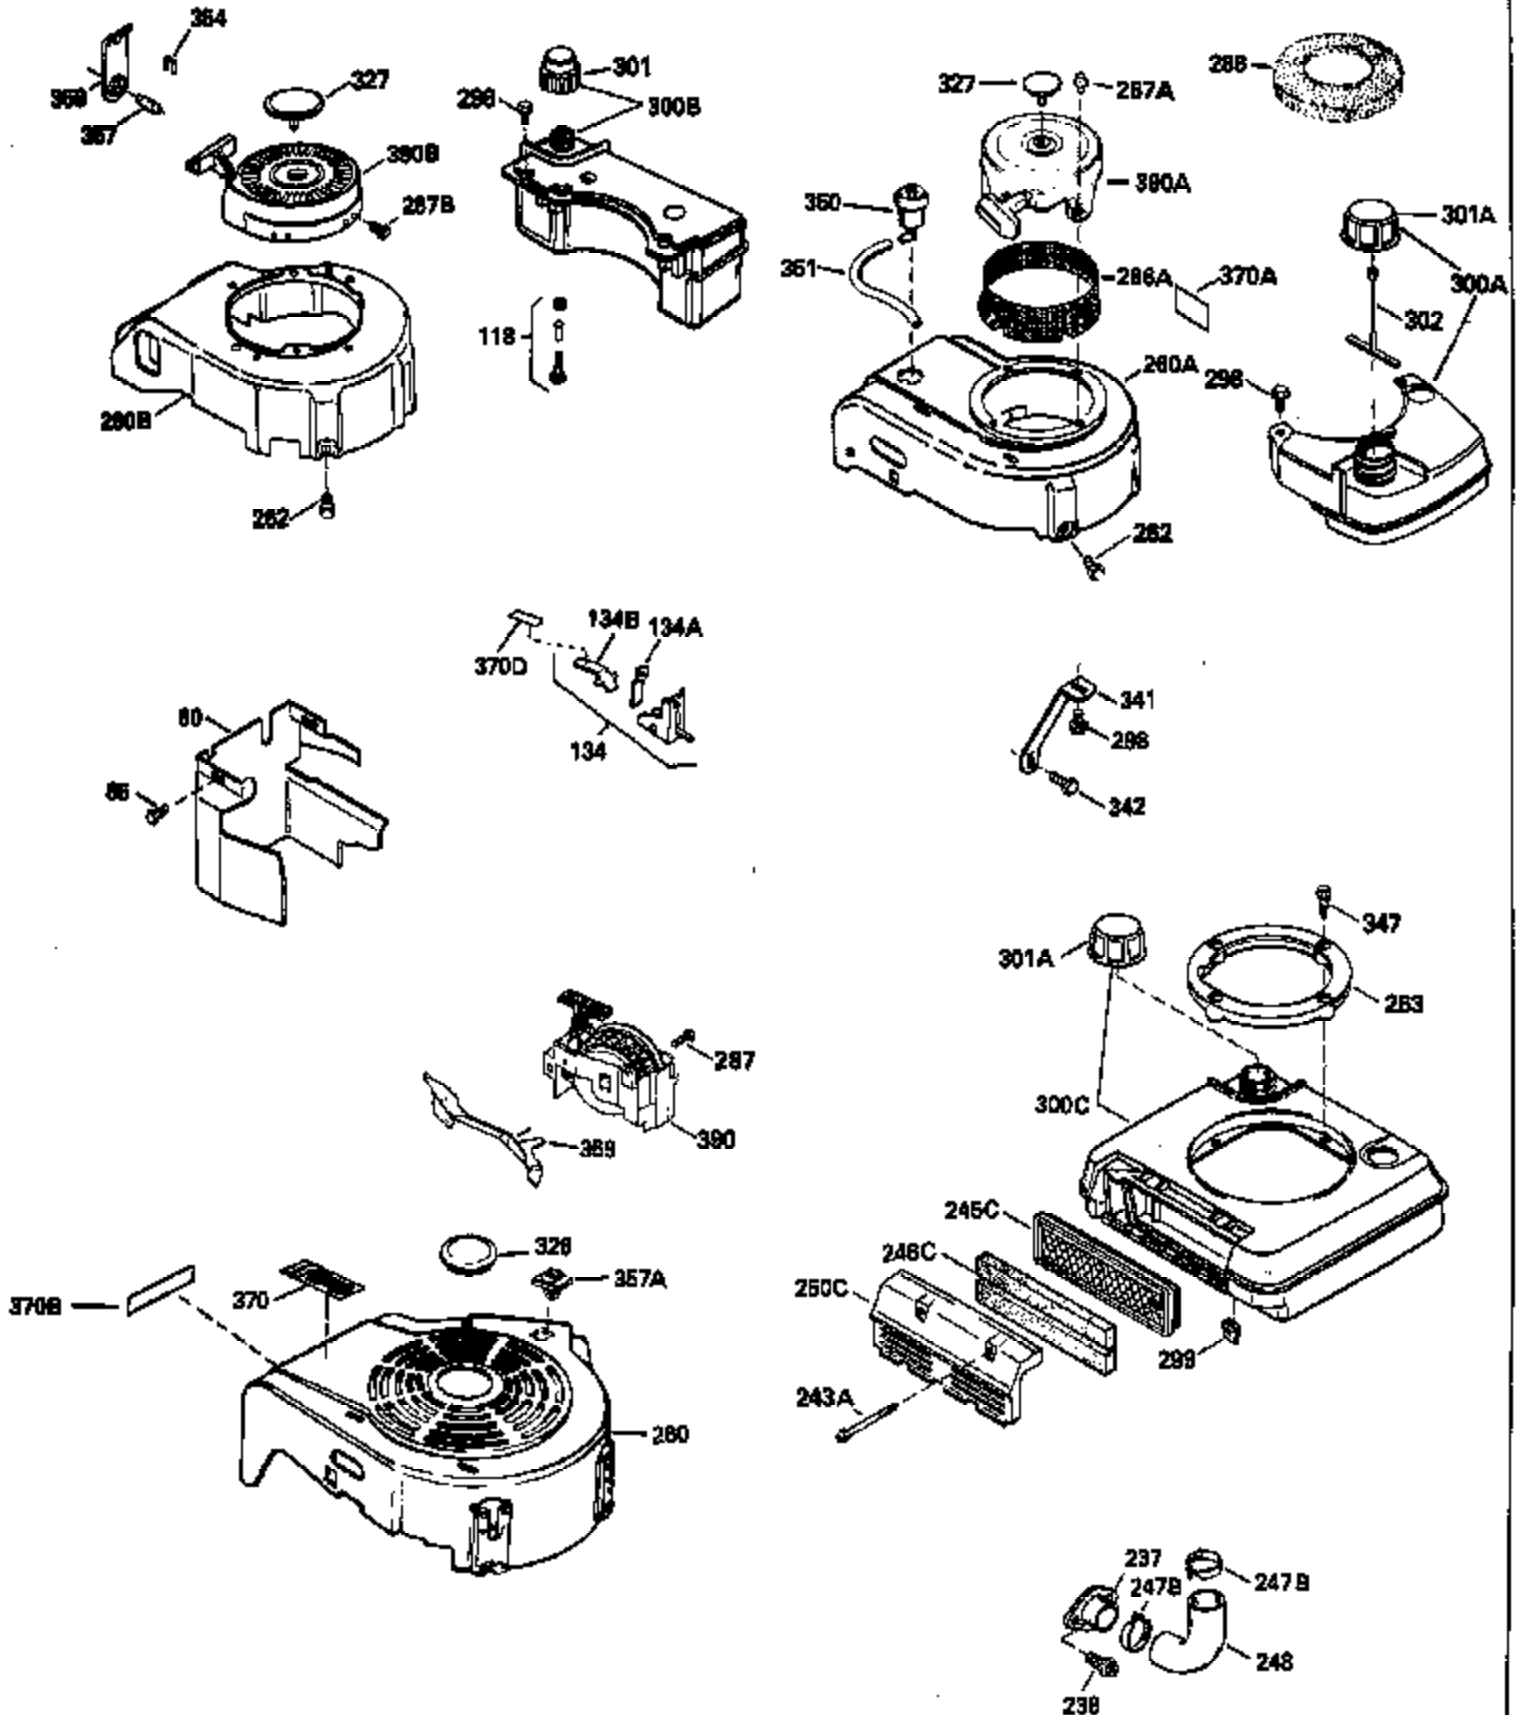

ILLUSTRATION SHOWS TYPICAL PARTS ONLY. ORDER BY PART NUMBER. PARTS NOT LISTED ARE SUPPLIED BY OEM.

Ref #	Part Number	Qty	Description
118	730194		Rope Guide Kit (Use as required with 34476 fuel tank)
238	650806		Screw, 10-32 x 5/8"
246C	35705		Filter, Pre-Air (Optional)
260A	35491		Housing, Blower
262	650831		Screw, 1/4-20 x 15/32"
287B	650884		Screw, 8-32 x 1/2"
287A	650735		Screw, 10-24 x 3/8" (Use as required)
287A			Pop Rivet, (3/16" Dia.)(Purchase locally)
301	33032		Fuel Cap
327	35932		Plug, Starter
370	550223		Decal, Name
370A	34416		Decal, Instruction
390B	590621		Rewind Starter (Refer to Division 5, Section C, page 34 or Fiche 8, Grid G-9 for breakdown)