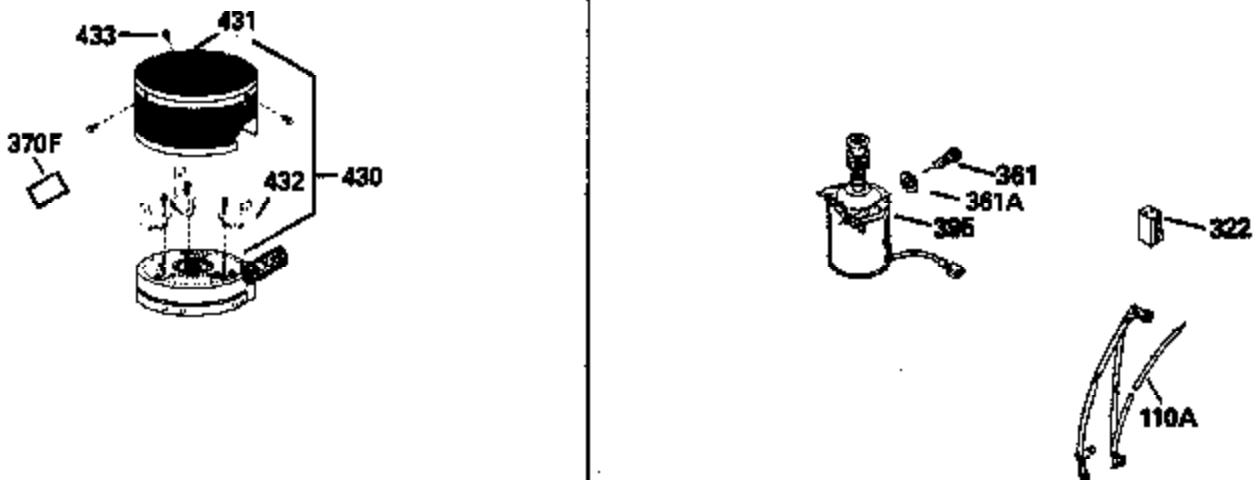

Ref #	Part Number	Qty	Description
189	650839		Screw, 1/4-20 x 3/8"
190	35831		Lever, Brake
191	35039A		Bracket Assy., S.E. Brake (Incl. 195)
194	32309		Ring, Retaining
195	610973		Terminal Assy.
210	27793		Clip, Conduit
211	28942		Screw, 10-32 x 3/8"
274	26754A		* Gasket, Exhaust (Use as required)
275B	35708		Muffler (Incl. 277)
277	650795		Screw, 1/4-20 x 2-1/4"
277A	30063		Screw, 1/4-20 x 1/2" (Use as required)
370F	34387		Decal, Instruction (Optional)
415	730162		Muffler Adap.Kit(Incl.274,277A)(Use a s req.)
430	730574		Debris Screen Kit (Incl. 370F,431-433)(Opt.)
431	35596		Screen, Debris (Optional)
432	35597		Bracket, Debris screen (Optional)
433	650910		Screw, 8-32 x 1/4" (Optional)