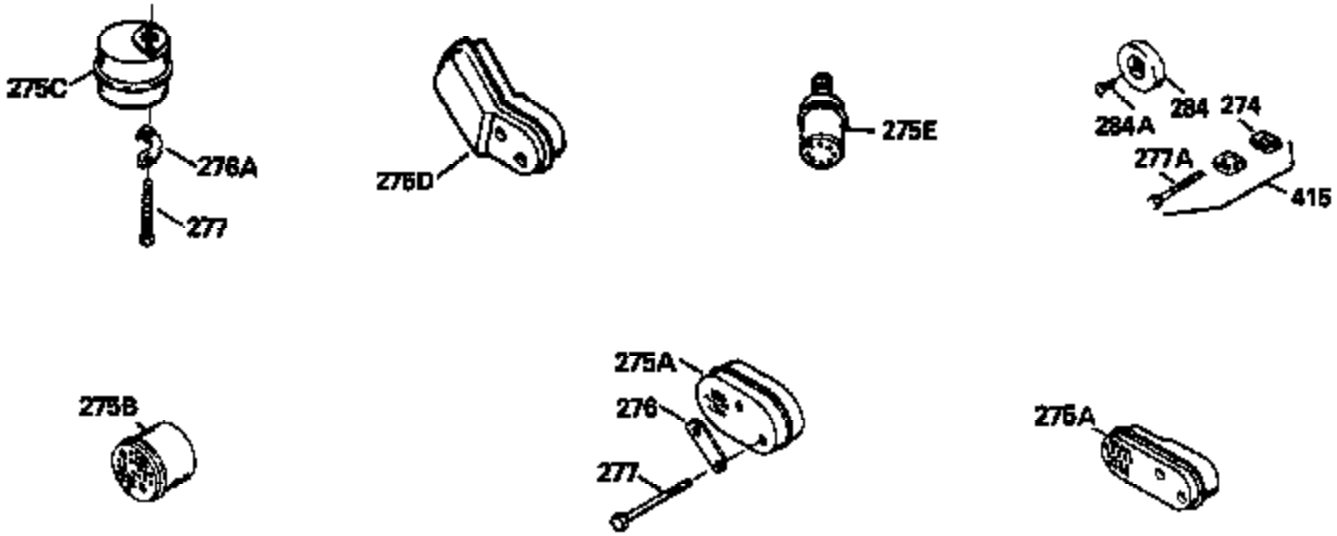

Ref #	Part Number	Qty	Description
189	650839		Screw, 1/4-20 x 3/8"
190	35831		Lever, Brake
191	35039A		Bracket Assy., S.E. Brake (Incl. 195)
194	32309		Ring, Retaining
195	610973		Terminal Assy.
210	27793		Clip, Conduit
211	28942		Screw, 10-32 x 3/8"
274	26754A		* Gasket, Exhaust (Use as required)
275B	35708		Muffler (Incl. 277)
277	650795		Screw, 1/4-20 x 2-1/4"
277A	30063		Screw, 1/4-20 x 1/2" (Use as required)
370F	34387		Decal, Instruction (Optional)
415	730162		Muffler Adap.Kit(Incl.274,277A)(Use a s req.)
430	730574		Debris Screen Kit (Incl. 370F,431-433)(Opt.)
431	35596		Screen, Debris (Optional)
432	35597		Bracket, Debris screen (Optional)
433	650910		Screw, 8-32 x 1/4" (Optional)