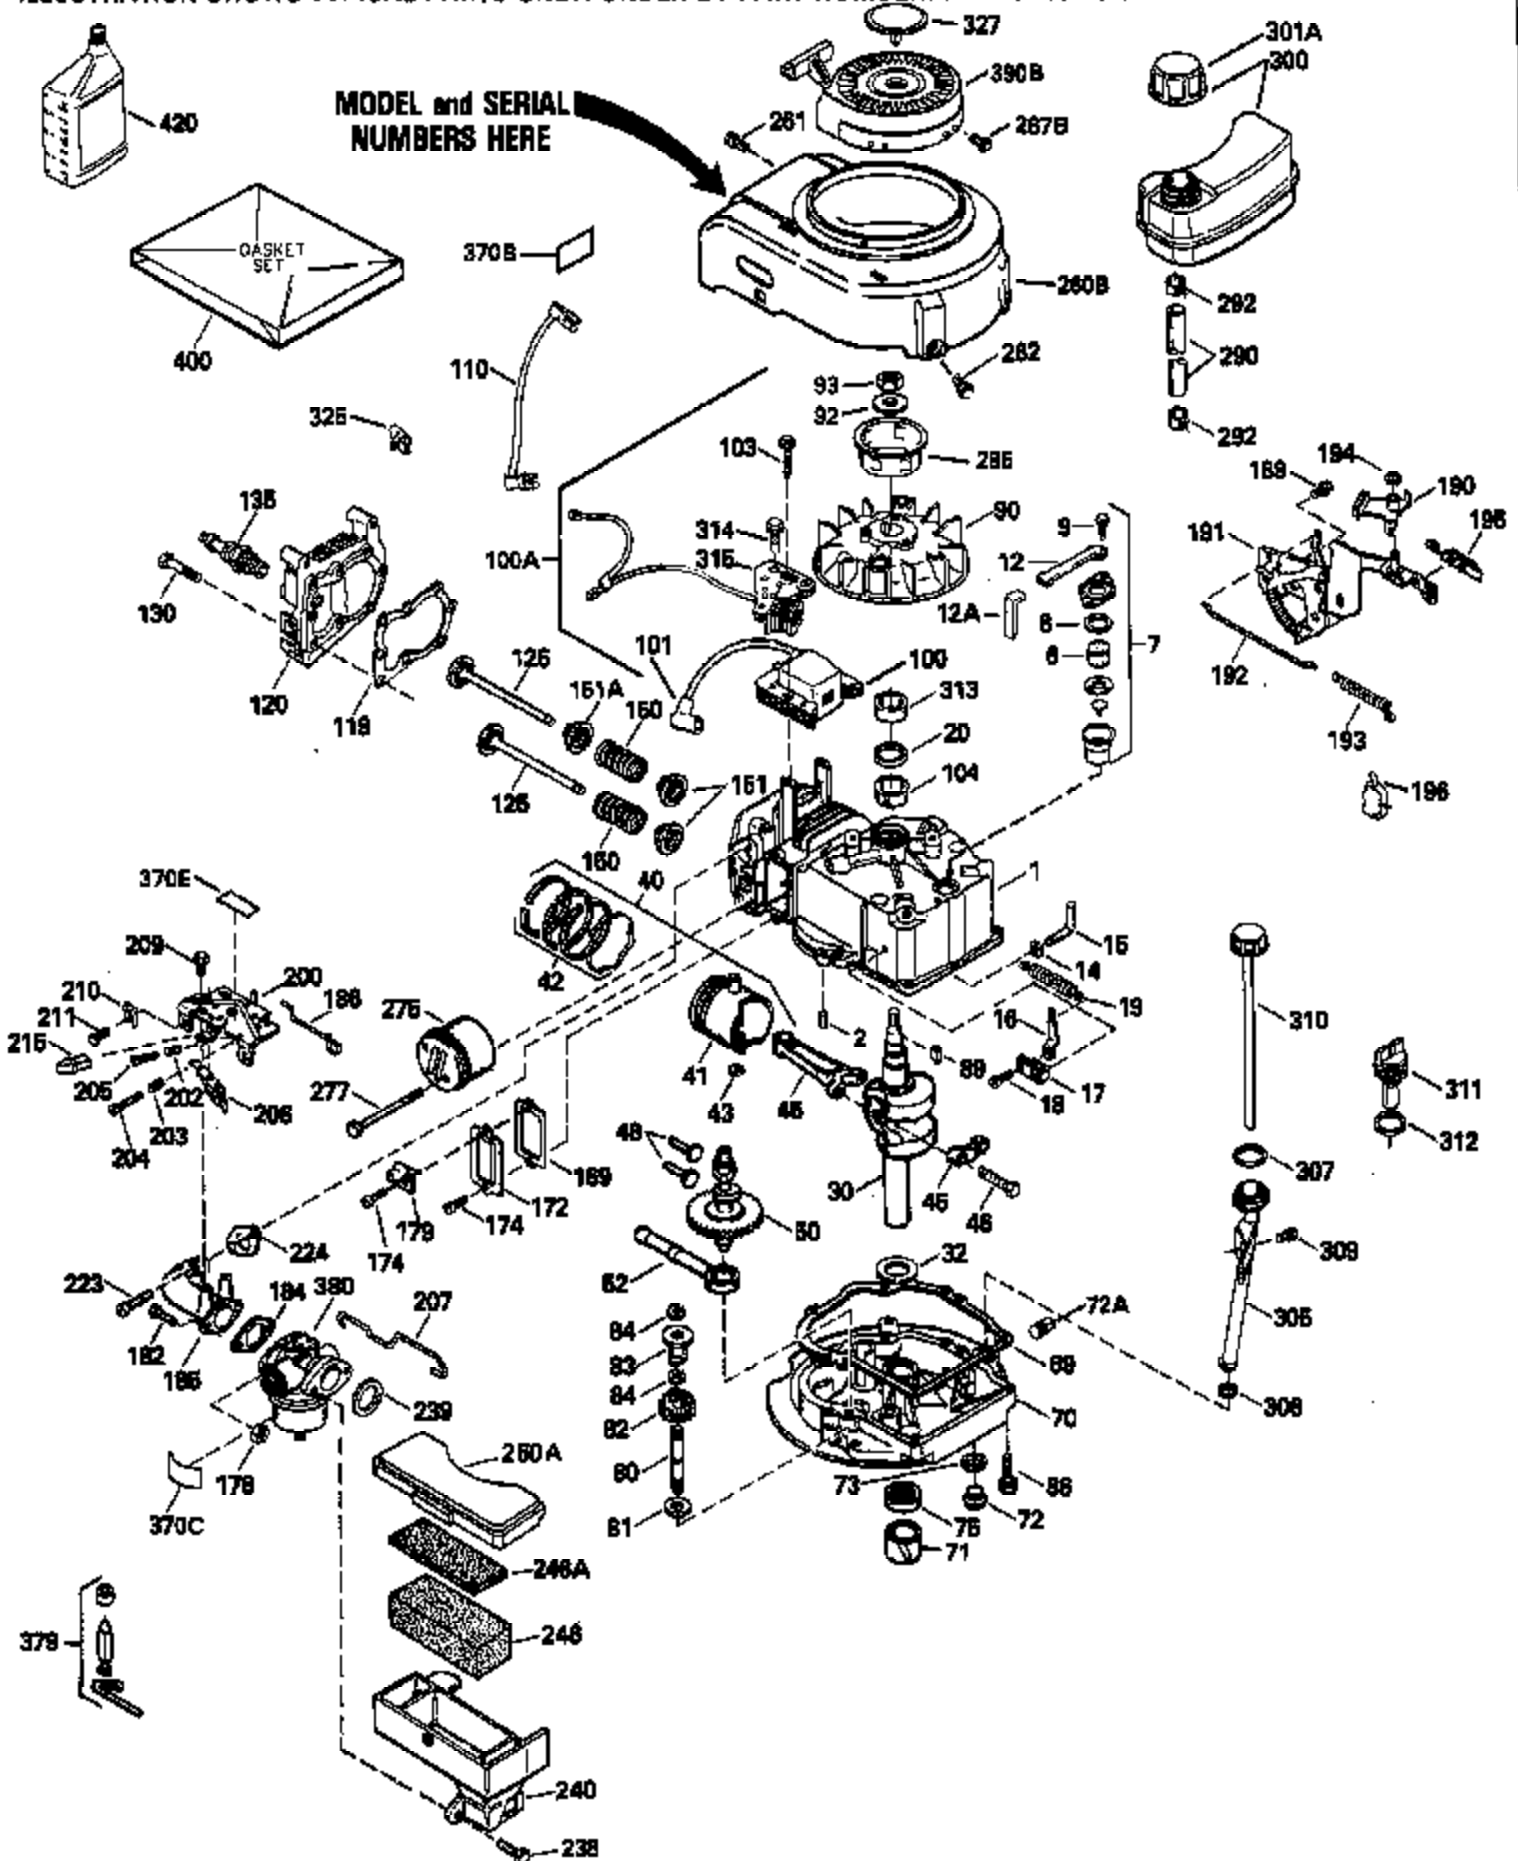

ILLUSTRATION SHOWS TYPICAL PARTS ONLY. ORDER BY PART NUMBER. PARTS NOT LISTED ARE SUPPLIED BY OEM.

Ref #	Part Number	Qty	Description
1	34975		Cylinder Ass'y. (Incl. 2, 8, 9 & 20) (2-1/2")
2	26727		Pin, Dowel
6	33734		Element, Breather
7	34214A		Breather Ass'y. (Incl. 6, 8, 9, 12 & 12A)
8	33735		* Gasket, Breather
9	30200		Screw, 10-24 x 9/16"
12	33886		Tube, Breather
14	28277		Washer
15	30589		Rod, Governor (Incl. 14)
16	31383A		Lever, Governor
17	31335		Clamp, Governor lever
18	650548		Screw, 8-32 x 5/16"
19	31361		Spring, Extension
20	32600		Seal, Oil
30	34463		Crankshaft Ass'y.
40	34514		Piston, Pin & Ring Set (Std.) (2-1/2" Bore)
40	34515		Piston, Pin & Ring Set (.010" OS)
40	34516		Piston, Pin & Ring Set (.020" OS)
41	32538B		Piston & Pin Ass'y. (Incl. 43)(Std.)(2-1/2")
41	32548B		Piston & Pin Ass'y. (Incl. 43) (.010" OS)
41	32549B		Piston & Pin Ass'y. (Incl. 43) (.020" OS)
42	28986		Ring Set (Std.) (2-1/2" Bore)
42	28987		Ring Set (.010" OS)
42	28988		Ring Set (.020" OS)
43	20381		Ring, Piston pin retaining
45	30963B		Rod Assy., Connecting (Incl. 46)
46	32610A		Bolt, Connecting rod
48	27241		Lifter, Valve
50	33148A		Camshaft
52	29914		Oil Pump Assy.
69	35261		* Gasket, Mounting flange
70	30571A		Flange Ass'y. (Incl. 72, 73, 75, 80 & 311)
72	30572		Plug, Oil drain (Incl. 73)
73	28833		* Drain Plug Gasket (Not req. W/plastic plug)
75	26208		Seal, Oil
80	30574		Shaft, Governor
81	30590A		Washer, Flat
82	30591		Gear Assy., Governor (Incl. 81)
83	30588A		Spool, Governor
84	29193		Ring, Retaining
86	650488		Screw, 1/4-20 x 1-1/4"
89	611004		Flywheel Key
90	611112		Flywheel
92	650815		Washer, Belleville
93	650816		Nut, Flywheel
100	730207		Magneto-to-Solid State Conversion Kit (Includes solid state module, solid state flywheel key, and instructions.)(Use as required on external ignition engines only.)
100	34443A		Solid State Assy.
101	610118		Cover, Spark plug
103	650814		Screw, Torx T-15, 10-24 x 1"
110	34961		Ground Wire
119	29953C		* Gasket, Cylinder head
120	34335		Head, Cylinder
125	29313C		Exhaust Valve (Std.) (Incl. 151)
125	29315C		Exhaust Valve (1/32" OS) (Incl. 151)
126	29314B		Intake Valve (Std.) (Incl. 151)