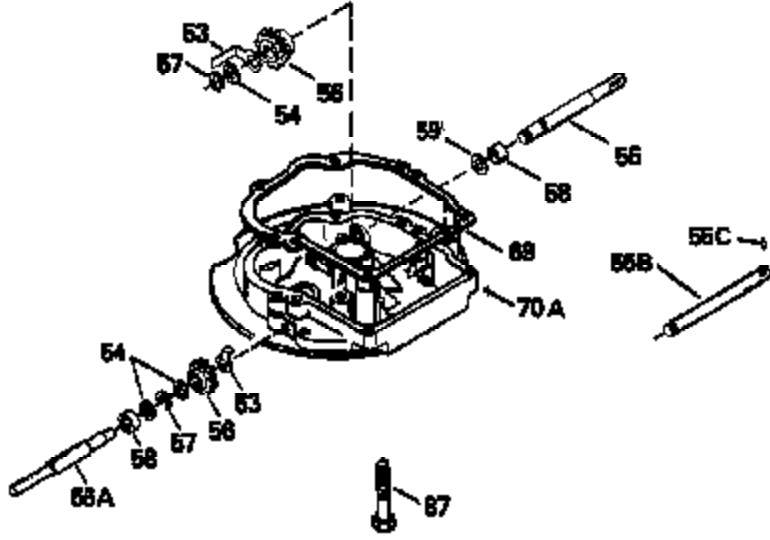

Ref #	Part Number	Qty	Description
307	35499		"O" Ring
309	650562		Screw, 10-32 x 1/2"
310	35578		Dipstick
313	34080		Spacer, Flywheel key
327	35932		Plug, Starter
370E	35167		Decal, Instruction
379	631021		Inlet Needle, Seat & Clip Assy.
380	632046A		Carburetor (Incl. 184) (Refer to Division 5, Section A, page A2-10 or Fiche 8, Grid F-3for breakdown)
390B	590621		Rewind Starter (Refer to Division 5, Section C, page 34 or Fiche 8, Grid G-9 for breakdown)
400	33238C		* Gasket Set (Incl. items marked *)
420	730225		SAE 30, 4-Cycle Engine Oil (Quart)

ILLUSTRATION SHOWS TYPICAL PARTS ONLY. ORDER BY PART NUMBER. PARTS NOT LISTED ARE SUPPLIED BY OEM.

Ref #	Part Number	Qty	Description
118	730194		Rope Guide Kit (Use as required with 34476 fuel tank)
238	650932		Screw, 10-32 x 49/64"
246C	35705		Filter, Pre-Air (Optional)
260B	35478		Housing, Blower
262	650831		Screw, 1/4-20 x 15/32"
287B	650884		Screw, 8-32 x 1/2"
287A	650735		Screw, 10-24 x 3/8" (Use as required)
287A			Pop Rivet, (3/16" Dia.)(Purchase locally)
301A	35355		Fuel Cap
327	35932		Plug, Starter
354	35025		Staple (Not used on all models)
357	34985		Rope Stop & Staple Ass'y. (Incl. 354)
370	35391		Decal, Instruction
390B	590621		Rewind Starter (Refer to Division 5, Section C, page 34 or Fiche 8, Grid G-9 for breakdown)

Ref #	Part Number	Qty	Description
19	31361		Spring, Extension
69	35261		* Gasket, Mounting flange
182	6201		Screw, 1/4-28 x 7/8"
185	31384A		Pipe, Intake (Incl. 224)
186	34337		Link, Governor spring
209	30200		Screw, 10-24 x 9/16"
223	650451		Screw, 1/4-20 x 1"
238	650932		Screw, 10-32 x 49/64"
241A	35797		Collar, Air cleaner
245	35066		Filter, Air cleaner
246B	35435		Filter, Pre-Air (Use as required)
250B	35065		Air Cleaner Cover Ass'y.