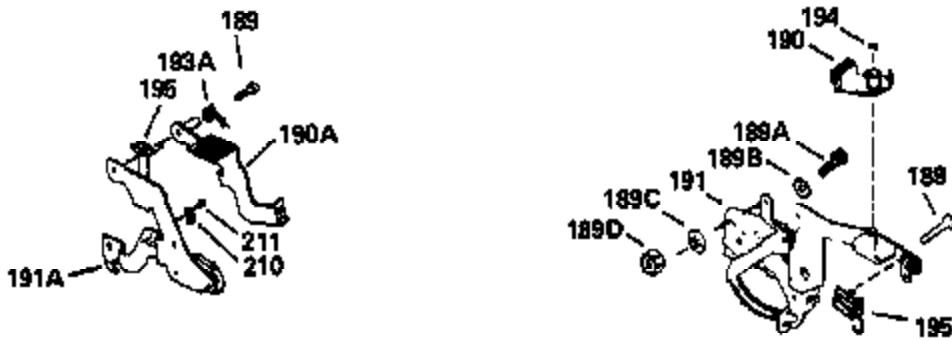

Ref #	Part Number	Qty	Description
189	650839		Screw, 1/4-20 x 3/8"
190	35831		Lever, Brake
191	35040A		Bracket Assy., S.E. Brake (Incl. 195)
194	32309		Ring, Retaining
195	610973		Terminal Assy.
274	26754A		* Gasket, Exhaust (Use as required)
277	650795		Screw, 1/4-20 x 2-1/4"
277A	30063		Screw, 1/4-20 x 1/2" (Use as required)
370F	34387		Decal, Instruction (Optional)
415	730162		Muffler Adap.Kit(Incl.274,277A)(Use a s req.)
430	730574		Debris Screen Kit (Incl. 370F,431-433)(Opt.)
431	35596		Screen, Debris (Optional)
432	35597		Bracket, Debris screen (Optional)
433	650910		Screw, 8-32 x 1/4" (Optional)