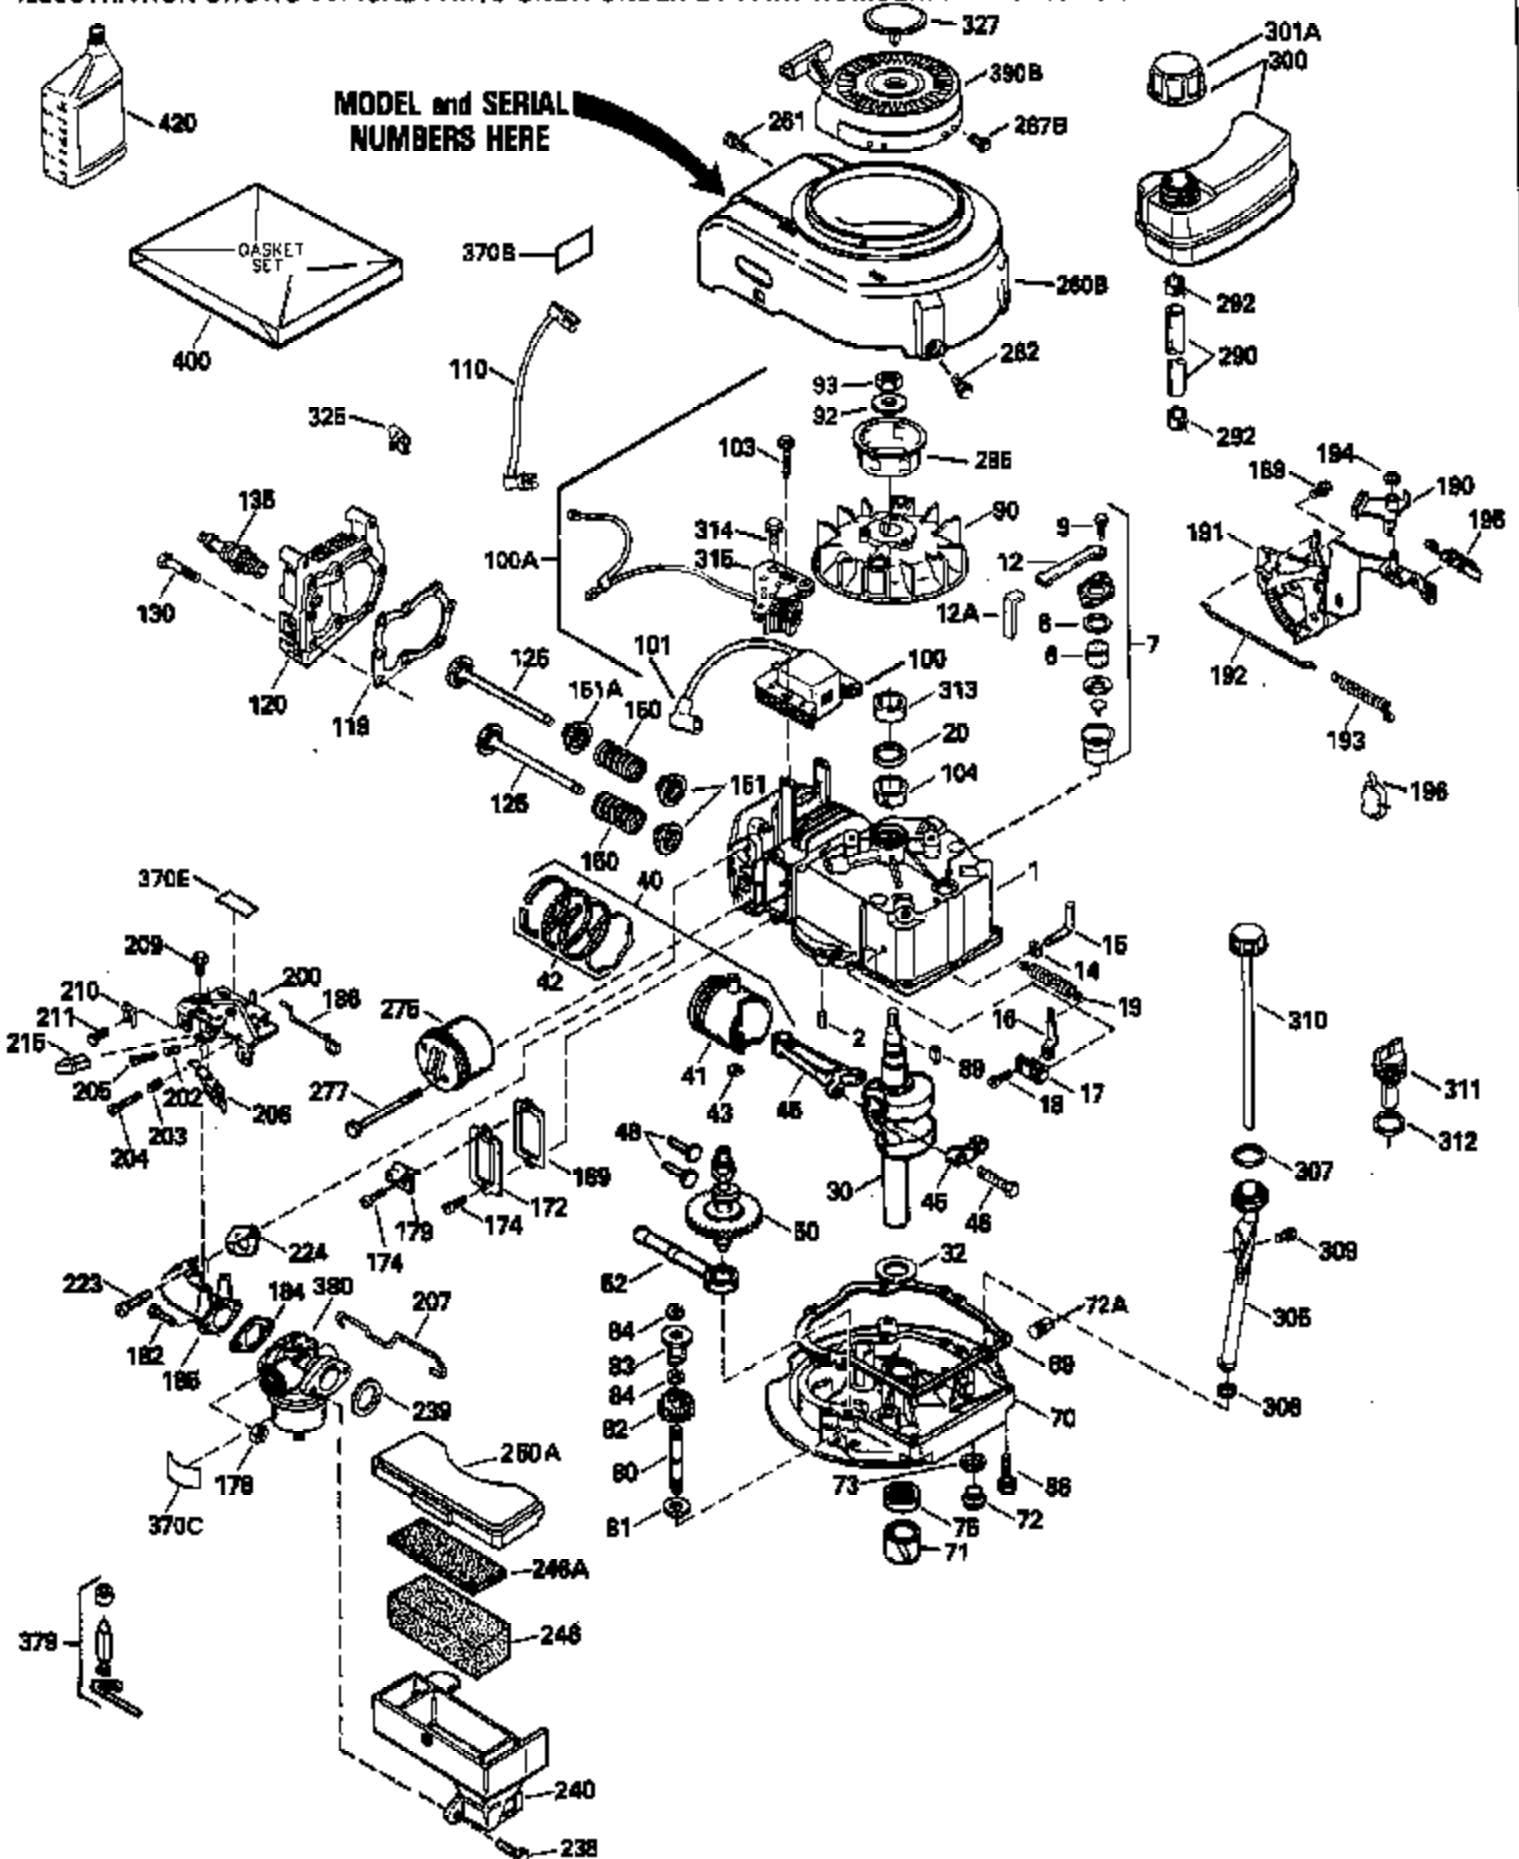

ILLUSTRATION SHOWS TYPICAL PARTS ONLY. ORDER BY PART NUMBER. PARTS NOT LISTED ARE SUPPLIED BY OEM.

Ref #	Part Number	Qty	Description
1	34975		Cylinder Ass'y. (Incl. 2, 8, 9 & 20) (2-1/2")
2	26727		Pin, Dowel
6	33734		Element, Breather
7	34214A		Breather Ass'y. (Incl. 6, 8, 9, 12 & 12A)
8	33735		* Gasket, Breather
9	30200		Screw, 10-24 x 9/16"
12A	34695		Elbow, Breather tube
12	33886		Tube, Breather
14	28277		Washer
15	30589		Rod, Governor (Incl. 14)
16	31383A		Lever, Governor
17	31335		Clamp, Governor lever
18	650548		Screw, 8-32 x 5/16"
19	31361		Spring, Extension
20	32600		Seal, Oil
30	35799		Crankshaft Ass'y.
32	32323		Washer, Thrust NOTE: This thrust washer maynot be required if a new crankshafthas been installed. Check the proper Mechanic's Handbook for acceptable end play. Use this .010" thrust washer if excess end play is measured.
40	34514		Piston, Pin & Ring Set (Std.) (2-1/2" Bore)
40	34515		Piston, Pin & Ring Set (.010" OS)
40	34516		Piston, Pin & Ring Set (.020" OS)
41	32538B		Piston & Pin Ass'y. (Incl. 43)(Std.)(2-1/2")
41	32548B		Piston & Pin Ass'y. (Incl. 43) (.010" OS)
41	32549B		Piston & Pin Ass'y. (Incl. 43) (.020" OS)
42	28986		Ring Set (Std.) (2-1/2" Bore)
42	28987		Ring Set (.010" OS)
42	28988		Ring Set (.020" OS)
43	20381		Ring, Piston pin retaining
45	30963B		Rod Assy., Connecting (Incl. 46)
46	32610A		Bolt, Connecting rod
48	27241		Lifter, Valve
50	33148A		Camshaft
52	29914		Oil Pump Assy.
69	35261		* Gasket, Mounting flange
70	34311C		Flange Ass'y. (Incl. 72, 72A, 73, 75 & 80)
72	30572		Plug, Oil drain (Incl. 73)
73	28833		* Drain Plug Gasket (Not req. W/plastic plug)
75	27897		Seal, Oil
80	30574		Shaft, Governor
81	30590A		Washer, Flat
82	30591		Gear Assy., Governor (Incl. 81)
83	30588A		Spool, Governor
84	29193		Ring, Retaining
86	650488		Screw, 1/4-20 x 1-1/4"
89	611004		Flywheel Key
90	611112		Flywheel
92	650815		Washer, Belleville
93	650816		Nut, Flywheel
100	730207		Magneto-to-Solid State Conversion Kit (Includes solid state module, solid state flywheel key, and instructions.)(Use as required on external ignition engines only.)
100	34443A		Solid State Assy.
101	610118		Cover, Spark plug
103	650814		Screw, Torx T-15, 10-24 x 1"
110	34961		Ground Wire