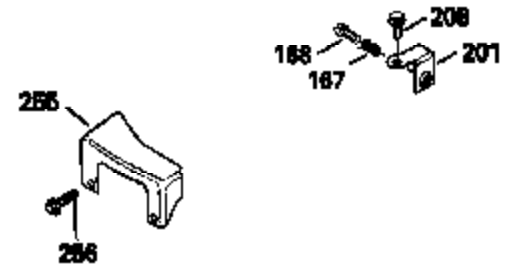

Ref #	Part Number	Qty	Description
19	31361		Spring, Extension
69	35261		* Gasket, Mounting flange
182	6201		Screw, 1/4-28 x 7/8"
185	31384A		Pipe, Intake (Incl. 224)
186	34337		Link, Governor spring
209	30200		Screw, 10-24 x 9/16"
223	650451		Screw, 1/4-20 x 1"
238	650932		Screw, 10-32 x 49/64"
241A	35797		Collar, Air cleaner
245	35066		Filter, Air cleaner
246B	35435		Filter, Pre-Air (Use as required)
250B	35065		Air Cleaner Cover Ass'y.