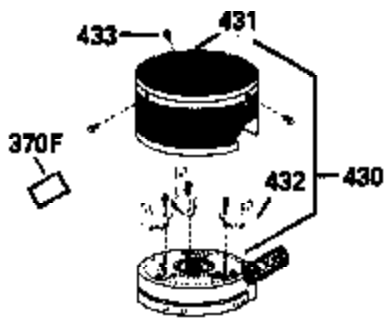

Ref #	Part Number	Qty	Description
189	650839		Screw, 1/4-20 x 3/8"
190	35831		Lever, Brake
191	35040A		Bracket Assy., S.E. Brake (Incl. 195)
194	32309		Ring, Retaining
195	610973		Terminal Assy.
274	26754A		* Gasket, Exhaust (Use as required)
277	650795		Screw, 1/4-20 x 2-1/4"
277A	30063		Screw, 1/4-20 x 1/2" (Use as required)
370F	34387		Decal, Instruction (Optional)
415	730162		Muffler Adap.Kit(Incl.274,277A)(Use a s req.)
430	730574		Debris Screen Kit (Incl. 370F,431-433)(Opt.)
431	35596		Screen, Debris (Optional)
432	35597		Bracket, Debris screen (Optional)
433	650910		Screw, 8-32 x 1/4" (Optional)