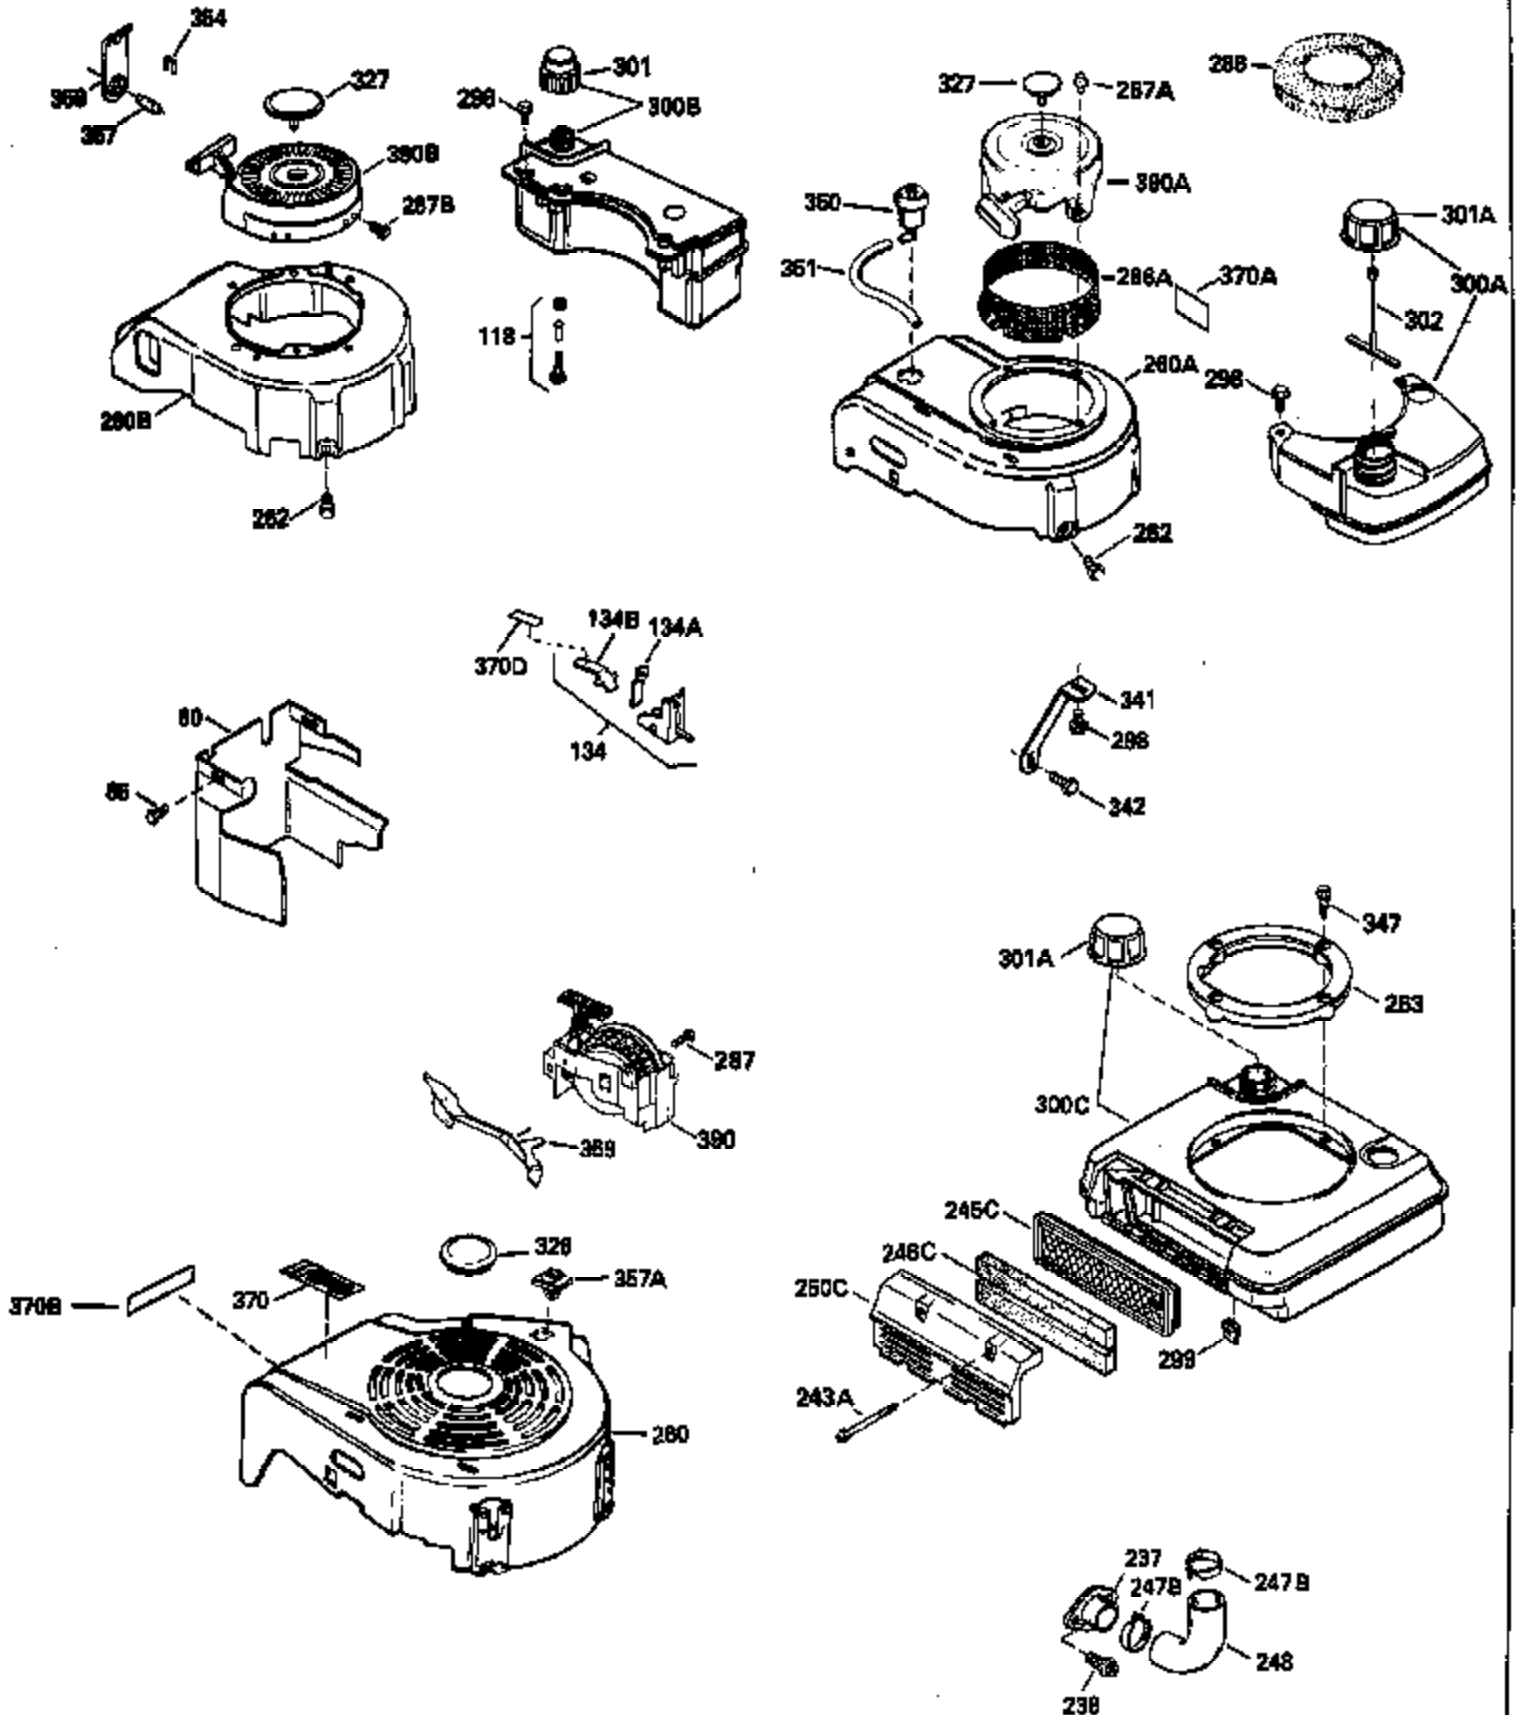

ILLUSTRATION SHOWS TYPICAL PARTS ONLY. ORDER BY PART NUMBER. PARTS NOT LISTED ARE SUPPLIED BY OEM.

Ref #	Part Number	Qty	Description
118	730194		Rope Guide Kit (Use as required with 34476 fuel tank)
238	650932		Screw, 10-32 x 49/64"
246C	35705		Filter, Pre-Air (Optional)
260B	35478		Housing, Blower
262	650831		Screw, 1/4-20 x 15/32"
287B	650884		Screw, 8-32 x 1/2"
287A	650735		Screw, 10-24 x 3/8" (Use as required)
287A			Pop Rivet, (3/16" Dia.)(Purchase locally)
301A	35355		Fuel Cap
327	35932		Plug, Starter
354	35025		Staple (Not used on all models)
357	34985		Rope Stop & Staple Ass'y. (Incl. 354)
370	35391		Decal, Instruction
390B	590621		Rewind Starter (Refer to Division 5, Section C, page 34 or Fiche 8, Grid G-9 for breakdown)