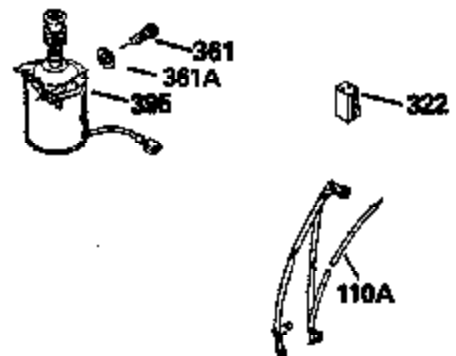

Ref #	Part Number	Qty	Description
189	650839		Screw, 1/4-20 x 3/8"
190	35831		Lever, Brake
191	35040A		Bracket Assy., S.E. Brake (Incl. 195)
194	32309		Ring, Retaining
195	610973		Terminal Assy.
274	26754A		* Gasket, Exhaust (Use as required)
277	650795		Screw, 1/4-20 x 2-1/4"
277A	30063		Screw, 1/4-20 x 1/2" (Use as required)
370F	34387		Decal, Instruction (Optional)
415	730162		Muffler Adap.Kit(Incl.274,277A)(Use a s req.)
430	730574		Debris Screen Kit (Incl. 370F,431-433)(Opt.)
431	35596		Screen, Debris (Optional)
432	35597		Bracket, Debris screen (Optional)
433	650910		Screw, 8-32 x 1/4" (Optional)