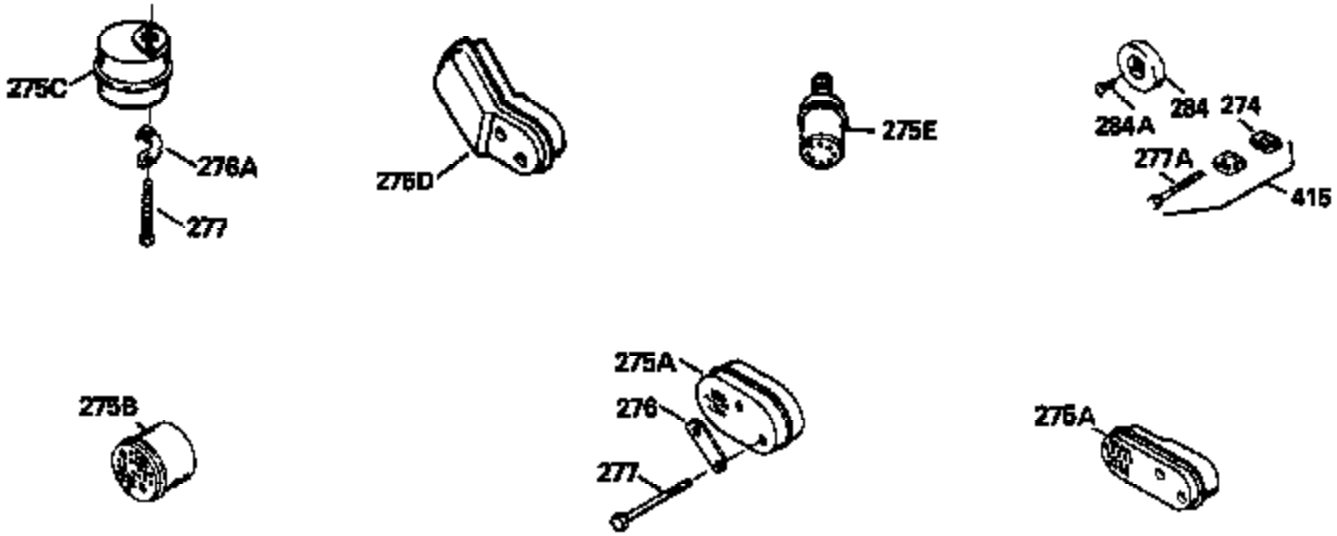

Ref #	Part Number	Qty	Description
189	650839		Screw, 1/4-20 x 3/8"
190	35831		Lever, Brake
191	35040A		Bracket Assy., S.E. Brake (Incl. 195)
194	32309		Ring, Retaining
195	610973		Terminal Assy.
274	26754A		* Gasket, Exhaust (Use as required)
277	650795		Screw, 1/4-20 x 2-1/4"
277A	30063		Screw, 1/4-20 x 1/2" (Use as required)
370F	34387		Decal, Instruction (Optional)
415	730162		Muffler Adap.Kit(Incl.274,277A)(Use a s req.)
430	730574		Debris Screen Kit (Incl. 370F,431-433)(Opt.)
431	35596		Screen, Debris (Optional)
432	35597		Bracket, Debris screen (Optional)
433	650910		Screw, 8-32 x 1/4" (Optional)