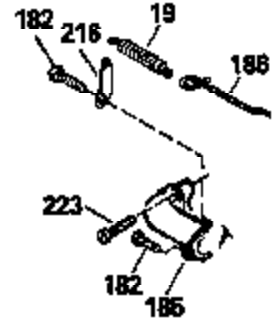

Ref #	Part Number	Qty	Description
307	35499		"O" Ring
309	650562		Screw, 10-32 x 1/2"
310	35578		Dipstick
313	34080		Spacer, Flywheel key
327	35932		Plug, Starter
370E	35167		Decal, Instruction
379	631021		Inlet Needle, Seat & Clip Assy.
380	632046A		Carburetor (Incl. 184) (Refer to Division 5, Section A, page A2-10 or Fiche 8, Grid F-3for breakdown)
390B	590621		Rewind Starter (Refer to Division 5, Section C, page 34 or Fiche 8, Grid G-9 for breakdown)
400	33238C		* Gasket Set (Incl. items marked *)
420	730225		SAE 30, 4-Cycle Engine Oil (Quart)

ILLUSTRATION SHOWS TYPICAL PARTS ONLY. ORDER BY PART NUMBER. PARTS NOT LISTED ARE SUPPLIED BY OEM.

Ref #	Part Number	Qty	Description
118	730194		Rope Guide Kit (Use as required with 34476 fuel tank)
238	650932		Screw, 10-32 x 49/64"
246C	35705		Filter, Pre-Air (Optional)
260B	35478		Housing, Blower
262	650831		Screw, 1/4-20 x 15/32"
287B	650884		Screw, 8-32 x 1/2"
287A	650735		Screw, 10-24 x 3/8" (Use as required)
287A			Pop Rivet, (3/16" Dia.)(Purchase locally)
301A	35355		Fuel Cap
327	35932		Plug, Starter
354	35025		Staple (Not used on all models)
357	34985		Rope Stop & Staple Ass'y. (Incl. 354)
370	35391		Decal, Instruction
390B	590621		Rewind Starter (Refer to Division 5, Section C, page 34 or Fiche 8, Grid G-9 for breakdown)

Ref #	Part Number	Qty	Description
189	650839		Screw, 1/4-20 x 3/8"
190	35831		Lever, Brake
191	35040A		Bracket Assy., S.E. Brake (Incl. 195)
194	32309		Ring, Retaining
195	610973		Terminal Assy.
274	26754A		* Gasket, Exhaust (Use as required)
277	650795		Screw, 1/4-20 x 2-1/4"
277A	30063		Screw, 1/4-20 x 1/2" (Use as required )
370F	34387		Decal, Instruction (Optional)
415	730162		Muffler Adap.Kit(Incl.274,277A)(Use a s req.)
430	730574		Debris Screen Kit (Incl. 370F,431-433 )(Opt.)
431	35596		Screen, Debris (Optional)
432	35597		Bracket, Debris screen (Optional)
433	650910		Screw, 8-32 x 1/4" (Optional)