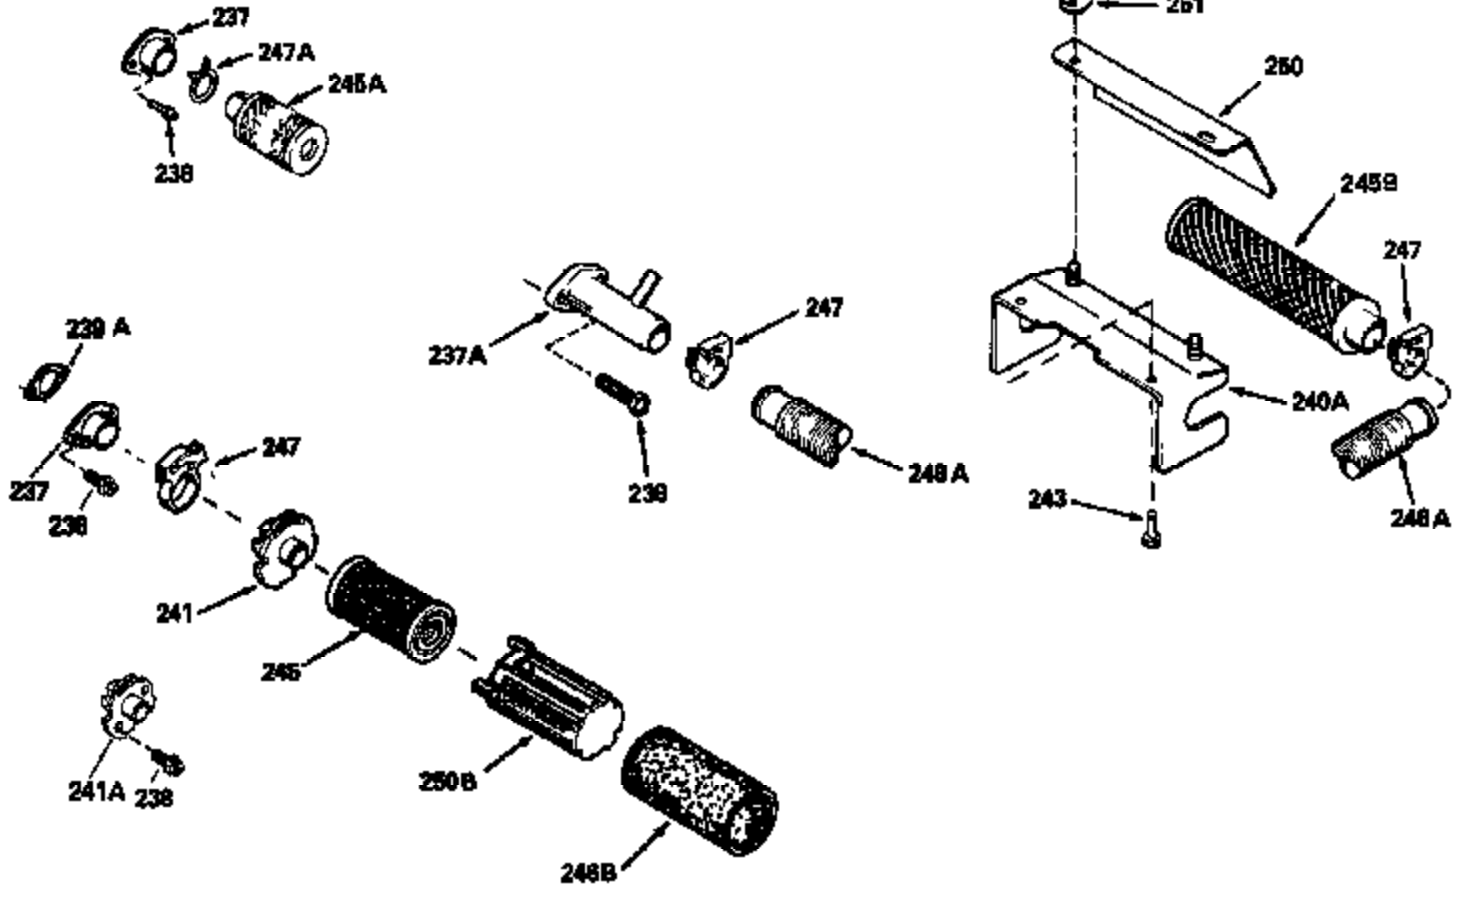

Ref #	Part Number	Qty	Description
307	35499		"O" Ring
309	650562		Screw, 10-32 x 1/2"
310	35578		Dipstick
313	34080		Spacer, Flywheel key
327	35932		Plug, Starter
370E	35167		Decal, Instruction
379	631021		Inlet Needle, Seat & Clip Assy.
380	632046A		Carburetor (Incl. 184) (Refer to Division 5, Section A, page A2-10 or Fiche 8, Grid F-3for breakdown)
390B	590621		Rewind Starter (Refer to Division 5, Section C, page 34 or Fiche 8, Grid G-9 for breakdown)
400	33238C		* Gasket Set (Incl. items marked *)
420	730225		SAE 30, 4-Cycle Engine Oil (Quart)

ILLUSTRATION SHOWS TYPICAL PARTS ONLY. ORDER BY PART NUMBER. PARTS NOT LISTED ARE SUPPLIED BY OEM.

Ref #	Part Number	Qty	Description
118	730194		Rope Guide Kit (Use as required with 34476 fuel tank)
238	650932		Screw, 10-32 x 49/64"
246C	35705		Filter, Pre-Air (Optional)
260B	35478		Housing, Blower
262	650831		Screw, 1/4-20 x 15/32"
287B	650884		Screw, 8-32 x 1/2"
287A	650735		Screw, 10-24 x 3/8" (Use as required)
287A			Pop Rivet, (3/16" Dia.)(Purchase locally)
301A	35355		Fuel Cap
327	35932		Plug, Starter
354	35025		Staple (Not used on all models)
357	34985		Rope Stop & Staple Ass'y. (Incl. 354)
370	35391		Decal, Instruction
390B	590621		Rewind Starter (Refer to Division 5, Section C, page 34 or Fiche 8, Grid G-9 for breakdown)

Ref #	Part Number	Qty	Description
19	31361		Spring, Extension
69	35261		* Gasket, Mounting flange
182	6201		Screw, 1/4-28 x 7/8"
185	31384A		Pipe, Intake (Incl. 224)
186	34337		Link, Governor spring
209	30200		Screw, 10-24 x 9/16"
223	650451		Screw, 1/4-20 x 1"
238	650932		Screw, 10-32 x 49/64"
241A	35797		Collar, Air cleaner
245	35066		Filter, Air cleaner
246B	35435		Filter, Pre-Air (Use as required)
250B	35065		Air Cleaner Cover Ass'y.