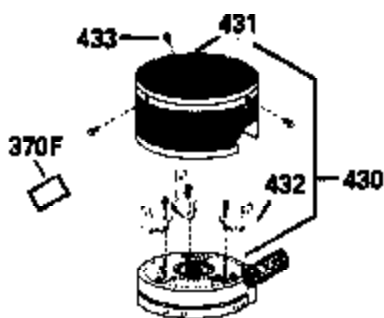

Ref #	Part Number	Qty	Description
189	650839		Screw, 1/4-20 x 3/8"
190	35831		Lever, Brake
191	35015B		Bracket Assy., S.E. Brake (Incl. 195)
194	32309		Ring, Retaining
195	610973		Terminal Assy.
274	26754A		* Gasket, Exhaust (Use as required)
275B	35708		Muffler (Incl. 277)
277	650795		Screw, 1/4-20 x 2-1/4"
277A	30063		Screw, 1/4-20 x 1/2" (Use as required)
370F	34387		Decal, Instruction (Optional)
415	730162		Muffler Adap.Kit(Incl.274,277A)(Use a s req.)
430	730574		Debris Screen Kit (Incl. 370F,431-433)(Opt.)
431	35596		Screen, Debris (Optional)
432	35597		Bracket, Debris screen (Optional)
433	650910		Screw, 8-32 x 1/4" (Optional)