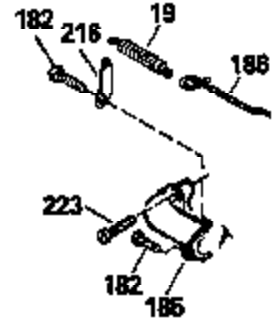

Ref #	Part Number	Qty	Description
	19 31361		Spring, Extension
	53 31745		Tang, Washer
	54 31747		Washer, Flat
	55A 33640		Shaft, P.T.O.
	56 33401		Right Hand Worm Gear
	57 33537		Ring, Retaining
	58 31744		Seal, Oil
	69 35261		* Gasket, Mounting flange
	70A 33653A		Flange Ass'y. (Incl.58, 72, 72A, 73, 75 & 80)
	87 650492		Screw, 1/4-20 x 2-1/4"
	182 6201		Screw, 1/4-28 x 7/8"
	185 31384A		Pipe, Intake (Incl. 224)
	186 34337		Link, Governor spring
	209 30200		Screw, 10-24 x 9/16"
	223 650451		Screw, 1/4-20 x 1"
	238 650806		Screw, 10-32 x 5/8"
	246B 35435		Filter, Pre-Air (Use as required)