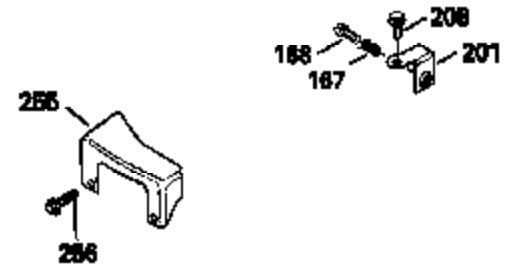

Ref #	Part Number	Qty	Description
390B	590621		Rewind Starter (Refer to Division 5, Section C, page 34 or Fiche 8, Grid G-9 for breakdown)
400	33238C		* Gasket Set (Incl. items marked *)
420	730225		SAE 30, 4-Cycle Engine Oil (Quart)

Ref #	Part Number	Qty	Description
	19 31361		Spring, Extension
	53 31745		Tang, Washer
	54 31747		Washer, Flat
	55A 33640		Shaft, P.T.O.
	56 33401		Right Hand Worm Gear
	57 33537		Ring, Retaining
	58 31744		Seal, Oil
	69 35261		* Gasket, Mounting flange
	70A 33653A		Flange Ass'y. (Incl.58, 72, 72A, 73, 75 & 80)
	87 650492		Screw, 1/4-20 x 2-1/4"
	182 6201		Screw, 1/4-28 x 7/8"
	185 31384A		Pipe, Intake (Incl. 224)
	186 34337		Link, Governor spring
	209 30200		Screw, 10-24 x 9/16"
	223 650451		Screw, 1/4-20 x 1"
	238 650806		Screw, 10-32 x 5/8"
	246B 35435		Filter, Pre-Air (Use as required)