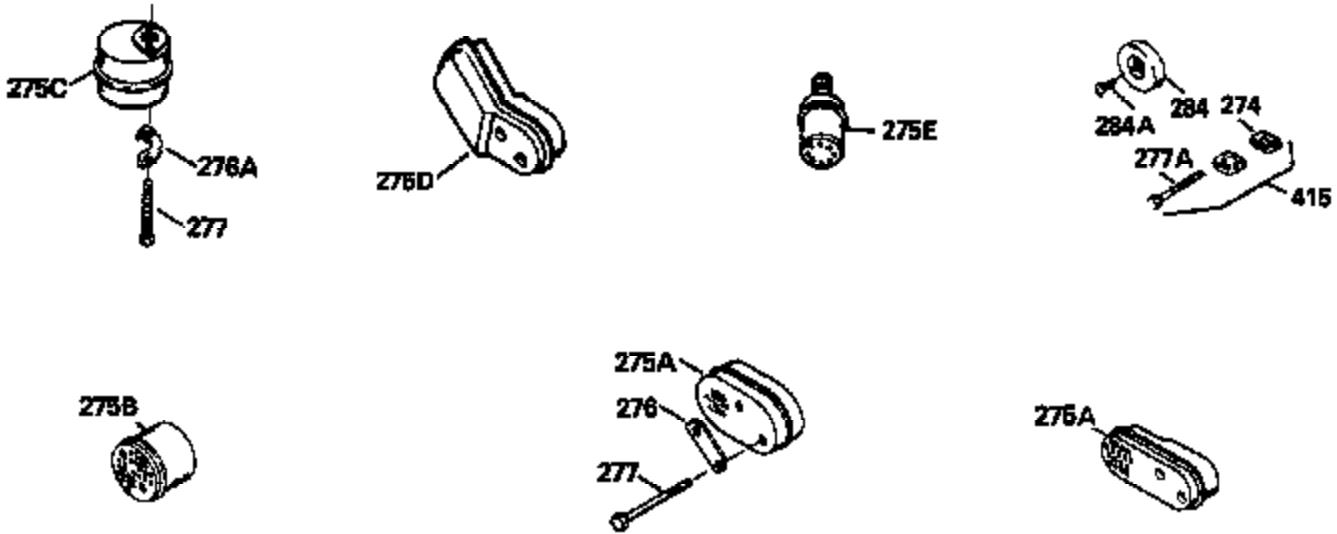

Ref #	Part Number	Qty	Description
189	650839		Screw, 1/4-20 x 3/8"
190	35831		Lever, Brake
191	35015B		Bracket Assy., S.E. Brake (Incl. 195)
194	32309		Ring, Retaining
195	610973		Terminal Assy.
274	26754A		* Gasket, Exhaust (Use as required)
275B	35708		Muffler (Incl. 277)
277	650795		Screw, 1/4-20 x 2-1/4"
277A	30063		Screw, 1/4-20 x 1/2" (Use as required)
370F	34387		Decal, Instruction (Optional)
415	730162		Muffler Adap.Kit(Incl.274,277A)(Use a s req.)
430	730574		Debris Screen Kit (Incl. 370F,431-433)(Opt.)
431	35596		Screen, Debris (Optional)
432	35597		Bracket, Debris screen (Optional)
433	650910		Screw, 8-32 x 1/4" (Optional)