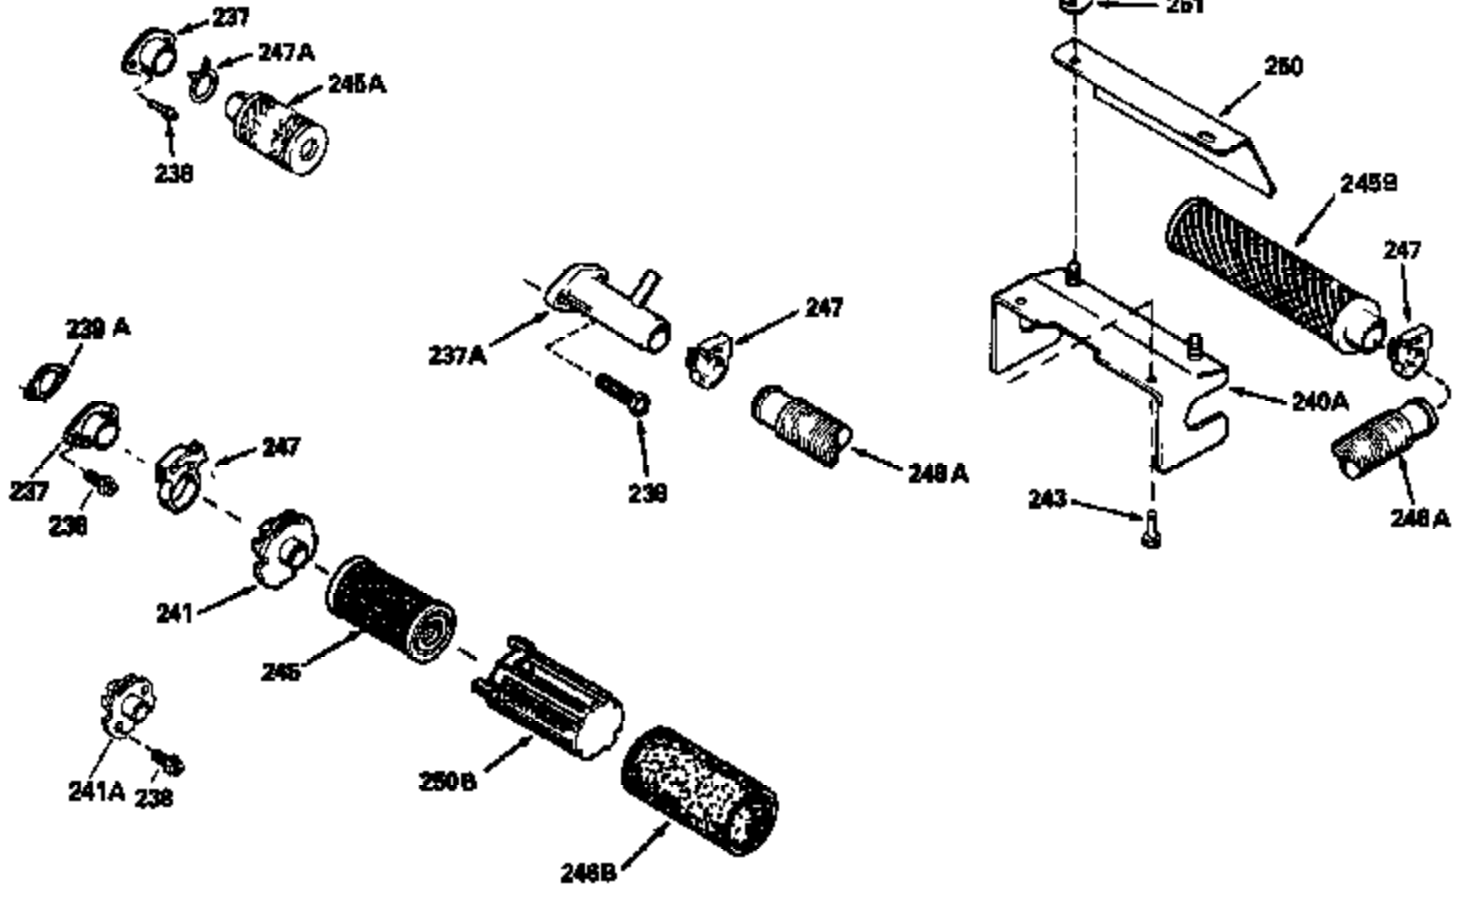

Ref #	Part Number	Qty	Description
390B	590621		Rewind Starter (Refer to Division 5, Section C, page 34 or Fiche 8, Grid G-9 for breakdown)
400	33238C		* Gasket Set (Incl. items marked *)
420	730225		SAE 30, 4-Cycle Engine Oil (Quart)

Ref #	Part Number	Qty	Description
	19 31361		Spring, Extension
	53 31745		Tang, Washer
	54 31747		Washer, Flat
	55A 33640		Shaft, P.T.O.
	56 33401		Right Hand Worm Gear
	57 33537		Ring, Retaining
	58 31744		Seal, Oil
	69 35261		* Gasket, Mounting flange
	70A 33653A		Flange Ass'y. (Incl.58, 72, 72A, 73, 75 & 80)
	87 650492		Screw, 1/4-20 x 2-1/4"
	182 6201		Screw, 1/4-28 x 7/8"
	185 31384A		Pipe, Intake (Incl. 224)
	186 34337		Link, Governor spring
	209 30200		Screw, 10-24 x 9/16"
	223 650451		Screw, 1/4-20 x 1"
	238 650806		Screw, 10-32 x 5/8"
	246B 35435		Filter, Pre-Air (Use as required)