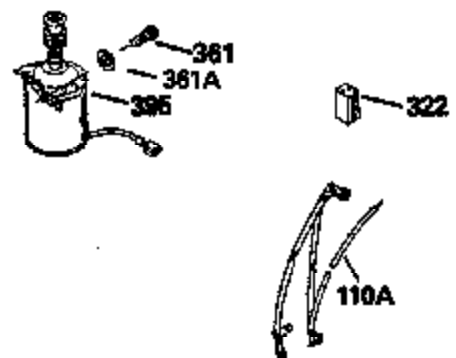

Ref #	Part Number	Qty	Description
189	650839		Screw, 1/4-20 x 3/8"
190	35831		Lever, Brake
191	35015B		Bracket Assy., S.E. Brake (Incl. 195)
194	32309		Ring, Retaining
195	610973		Terminal Assy.
274	26754A		* Gasket, Exhaust (Use as required)
275B	35708		Muffler (Incl. 277)
277	650795		Screw, 1/4-20 x 2-1/4"
277A	30063		Screw, 1/4-20 x 1/2" (Use as required)
370F	34387		Decal, Instruction (Optional)
415	730162		Muffler Adap.Kit(Incl.274,277A)(Use a s req.)
430	730574		Debris Screen Kit (Incl. 370F,431-433)(Opt.)
431	35596		Screen, Debris (Optional)
432	35597		Bracket, Debris screen (Optional)
433	650910		Screw, 8-32 x 1/4" (Optional)