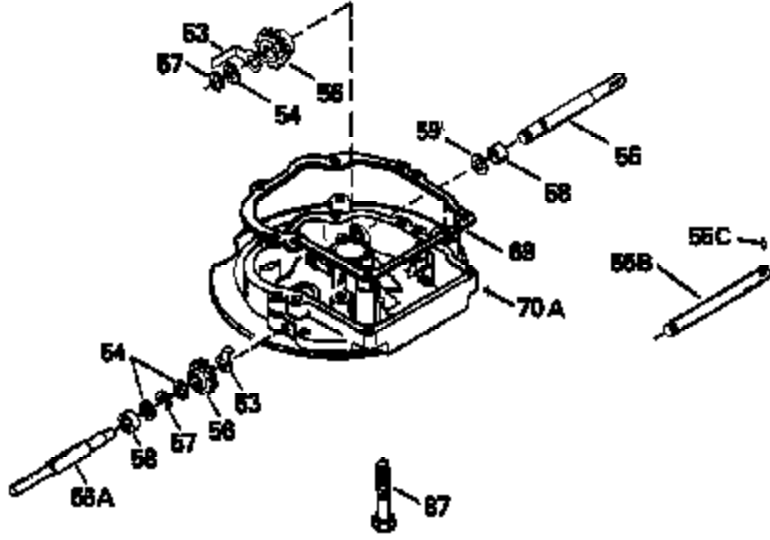

Ref #	Part Number	Qty	Description
390B	590621		Rewind Starter (Refer to Division 5, Section C, page 34 or Fiche 8, Grid G-9 for breakdown)
400	33238C		* Gasket Set (Incl. items marked *)
420	730225		SAE 30, 4-Cycle Engine Oil (Quart)

ILLUSTRATION SHOWS TYPICAL PARTS ONLY. ORDER BY PART NUMBER. PARTS NOT LISTED ARE SUPPLIED BY OEM.

Ref #	Part Number	Qty	Description
118	730194		Rope Guide Kit (Use as required with 34476 fuel tank)
238	650806		Screw, 10-32 x 5/8"
246C	35705		Filter, Pre-Air (Optional)
260A	35491		Housing, Blower
262	650831		Screw, 1/4-20 x 15/32"
287A	650735		Screw, 10-24 x 3/8" (Use as required)
287A			Pop Rivet, (3/16" Dia.)(Purchase locally)
287B	650884		Screw, 8-32 x 1/2"
301	33032		Fuel Cap
327	35932		Plug, Starter
370A	34346		Decal, Instruction
390B	590621		Rewind Starter (Refer to Division 5, Section C, page 34 or Fiche 8, Grid G-9 for breakdown)

Ref #	Part Number	Qty	Description
	19 31361		Spring, Extension
	53 31745		Tang, Washer
	54 31747		Washer, Flat
	55A 33640		Shaft, P.T.O.
	56 33401		Right Hand Worm Gear
	57 33537		Ring, Retaining
	58 31744		Seal, Oil
	69 35261		* Gasket, Mounting flange
	70A 33653A		Flange Ass'y. (Incl.58, 72, 72A, 73, 75 & 80)
	87 650492		Screw, 1/4-20 x 2-1/4"
	182 6201		Screw, 1/4-28 x 7/8"
	185 31384A		Pipe, Intake (Incl. 224)
	186 34337		Link, Governor spring
	209 30200		Screw, 10-24 x 9/16"
	223 650451		Screw, 1/4-20 x 1"
	238 650806		Screw, 10-32 x 5/8"
	246B 35435		Filter, Pre-Air (Use as required)