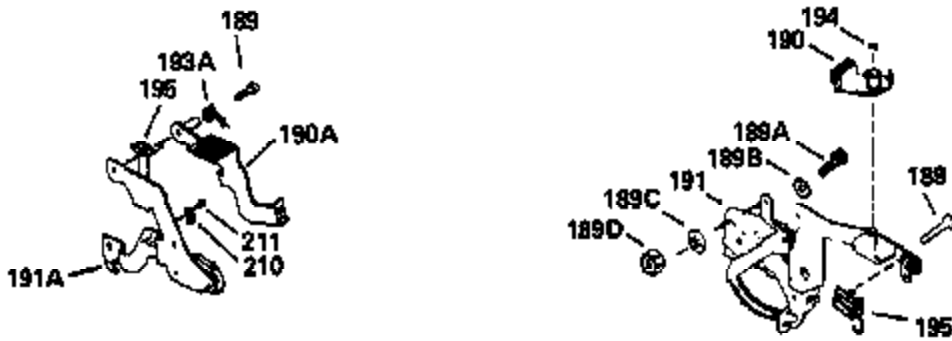

Ref #	Part Number	Qty	Description
189	650839		Screw, 1/4-20 x 3/8"
190	35831		Lever, Brake
191	35015B		Bracket Assy., S.E. Brake (Incl. 195)
194	32309		Ring, Retaining
195	610973		Terminal Assy.
274	26754A		* Gasket, Exhaust (Use as required)
275B	35708		Muffler (Incl. 277)
277	650795		Screw, 1/4-20 x 2-1/4"
277A	30063		Screw, 1/4-20 x 1/2" (Use as required)
370F	34387		Decal, Instruction (Optional)
415	730162		Muffler Adap.Kit(Incl.274,277A)(Use a s req.)
430	730574		Debris Screen Kit (Incl. 370F,431-433)(Opt.)
431	35596		Screen, Debris (Optional)
432	35597		Bracket, Debris screen (Optional)
433	650910		Screw, 8-32 x 1/4" (Optional)