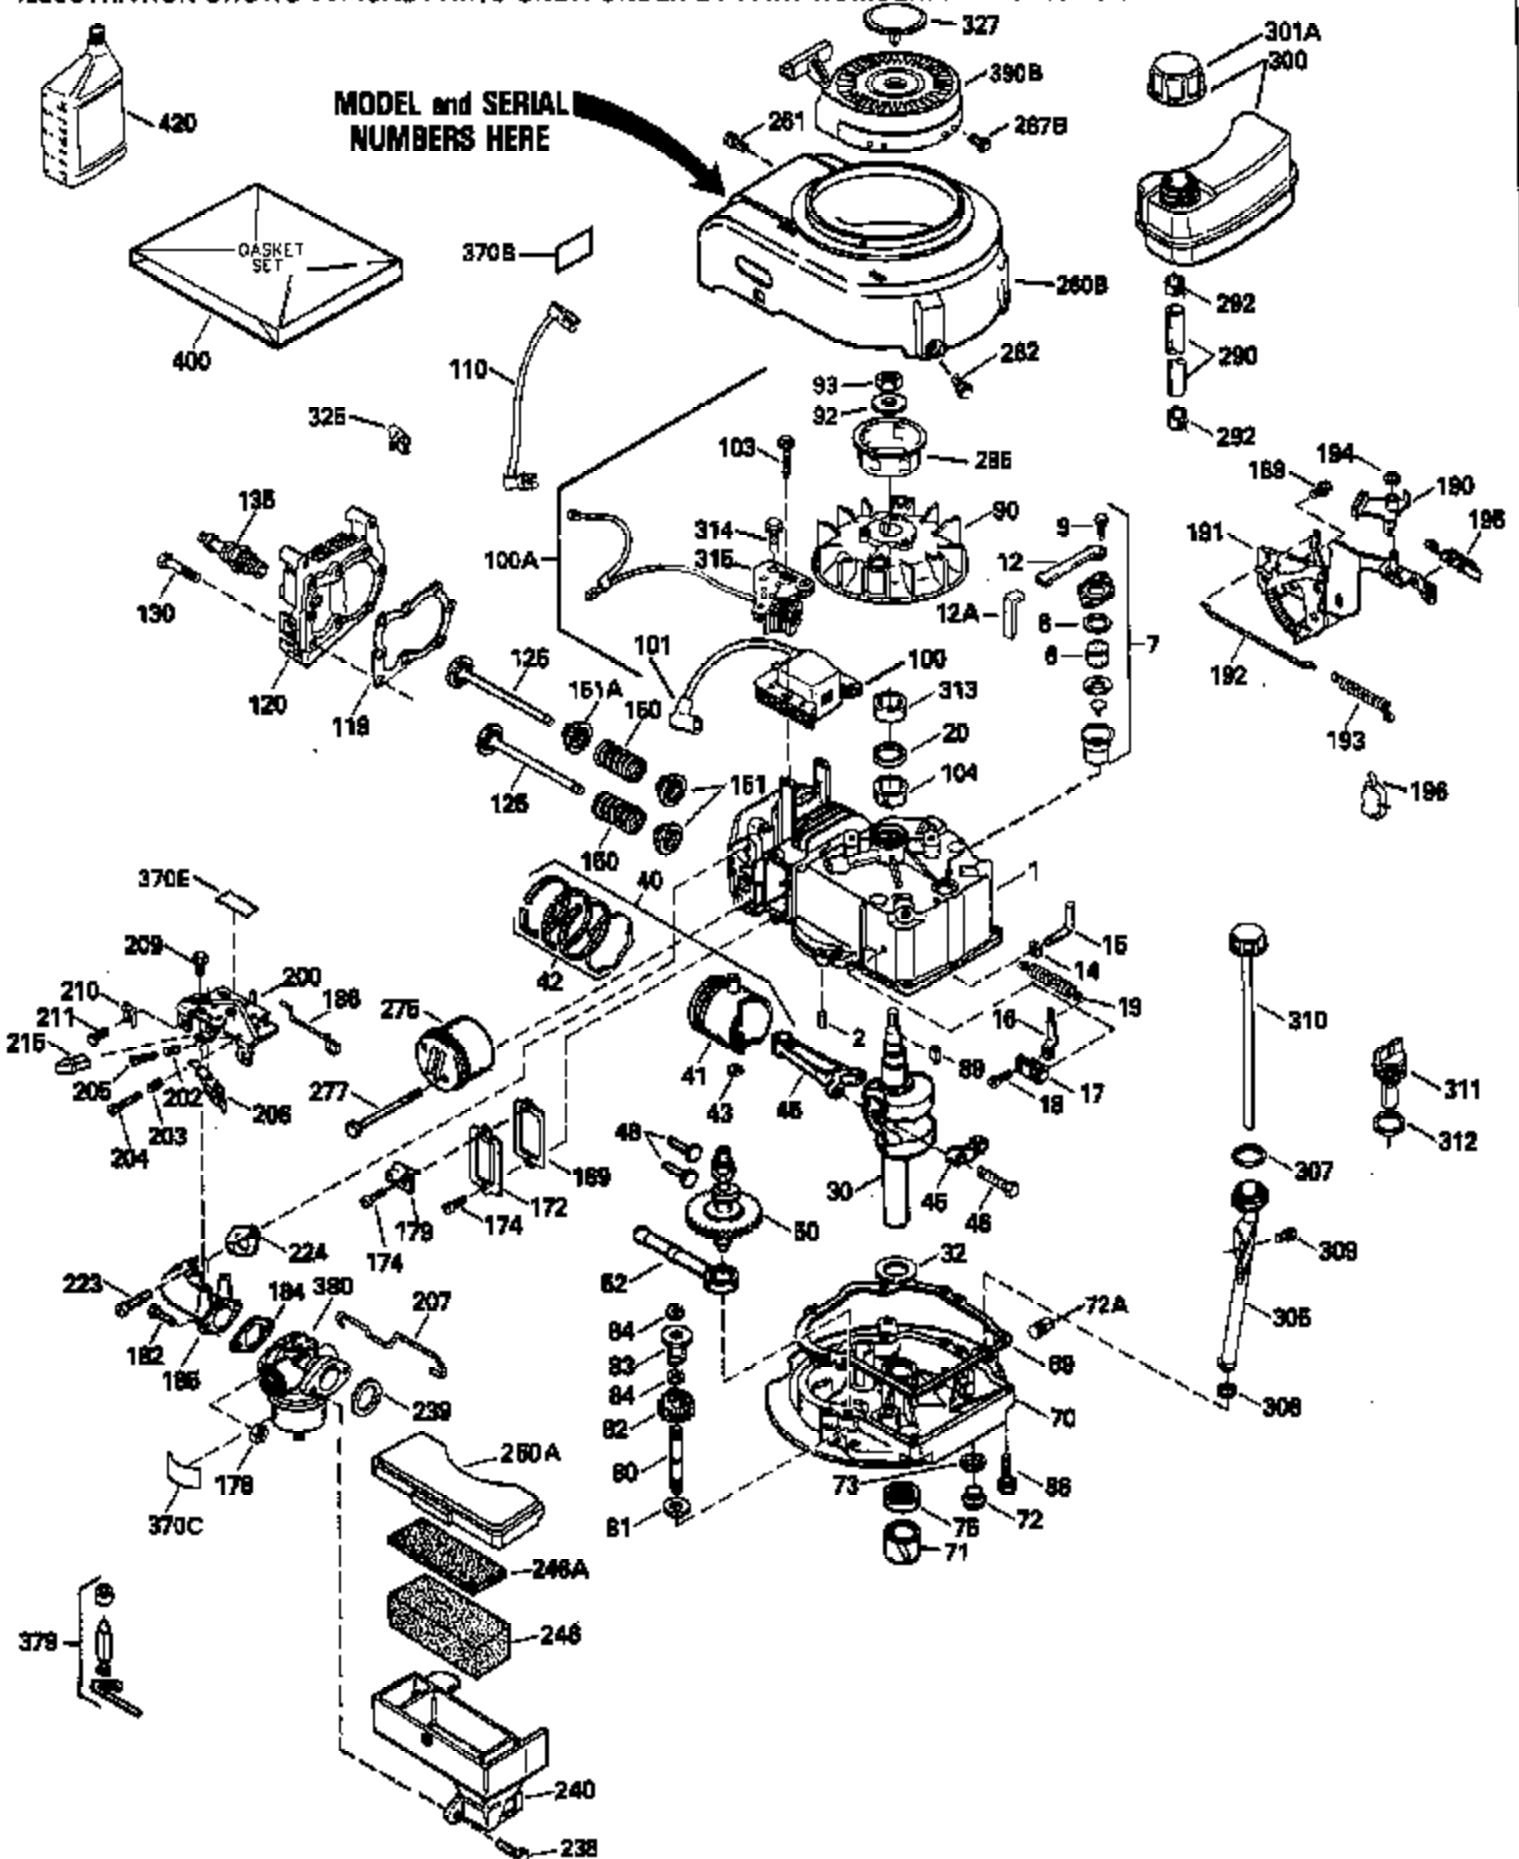

ILLUSTRATION SHOWS TYPICAL PARTS ONLY. ORDER BY PART NUMBER. PARTS NOT LISTED ARE SUPPLIED BY OEM.

Ref #	Part Number	Qty	Description
1	34975		Cylinder Ass'y. (Incl. 2, 8, 9 & 20) (2-1/2")
2	26727		Pin, Dowel
6	33734		Element, Breather
7	34214A		Breather Ass'y. (Incl. 6, 8, 9, 12 & 12A)
8	33735		* Gasket, Breather
9	30200		Screw, 10-24 x 9/16"
12	33886		Tube, Breather
14	28277		Washer
15	31513		Rod, Governor
16	31383A		Lever, Governor
17	31335		Clamp, Governor lever
18	650548		Screw, 8-32 x 5/16"
19	31361		Spring, Extension
20	32600		Seal, Oil
30	34769A		Crankshaft Ass'y.
40	34514		Piston, Pin & Ring Set (Std.) (2-1/2" Bore)
40	34515		Piston, Pin & Ring Set (.010" OS)
40	34516		Piston, Pin & Ring Set (.020" OS)
41	32538B		Piston & Pin Ass'y. (Incl. 43)(Std.)(2-1/2")
41	32548B		Piston & Pin Ass'y. (Incl. 43) (.010" OS)
41	32549B		Piston & Pin Ass'y. (Incl. 43) (.020" OS)
42	28986		Ring Set (Std.) (2-1/2" Bore)
42	28987		Ring Set (.010" OS)
42	28988		Ring Set (.020" OS)
43	20381		Ring, Piston pin retaining
45	30963B		Rod Assy., Connecting (Incl. 46)
46	32610A		Bolt, Connecting rod
48	27241		Lifter, Valve
50	33639		Camshaft
52	29914		Oil Pump Assy.
69	35261		* Gasket, Mounting flange
72	30572		Plug, Oil drain (Incl. 73)
73	28833		* Drain Plug Gasket (Not req. W/plastic plug)
75	26208		Seal, Oil
80	30574		Shaft, Governor
81	30590A		Washer, Flat
82	30591		Gear Assy., Governor (Incl. 81)
83	30588A		Spool, Governor
84	29193		Ring, Retaining
86	650488		Screw, 1/4-20 x 1-1/4"
89	611004		Flywheel Key
90	611112		Flywheel
92	650815		Washer, Belleville
93	650816		Nut, Flywheel
100	730207		Magneto-to-Solid State Conversion Kit (Includes solid state module, solid state flywheel key, and instructions.)(Use as required on external ignition engines only.)
100	34443A		Solid State Assy.
103	650814		Screw, Torx T-15, 10-24 x 1"
110	34961		Ground Wire
119	29953C		* Gasket, Cylinder head
120	34335		Head, Cylinder
125	29313C		Exhaust Valve (Std.) (Incl. 151)
125	29315C		Exhaust Valve (1/32" OS) (Incl. 151)
126	29314B		Intake Valve (Std.) (Incl. 151)
126	29315C		Intake Valve (1/32" OS) (Incl. 151)
130	6021A		Screw, 5/16-18 x 1-1/2"