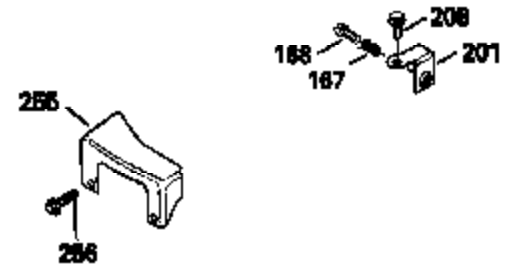

Ref #	Part Number	Qty	Description
19	31361		Spring, Extension
69	35261		* Gasket, Mounting flange
182	6201		Screw, 1/4-28 x 7/8"
185	31384A		Pipe, Intake (Incl. 224)
186	34337		Link, Governor spring
209	30200		Screw, 10-24 x 9/16"
223	650451		Screw, 1/4-20 x 1"
241	35067		Collar, Air cleaner (Black)
245	35066		Filter, Air cleaner
246B	35435		Filter, Pre-Air (Use as required)
247A	35068		Clamp, Air cleaner
250B	35065		Air Cleaner Cover Ass'y.
255	35176		Cover, Speed control
256	650807		Screw, 10-32 x 7/16"