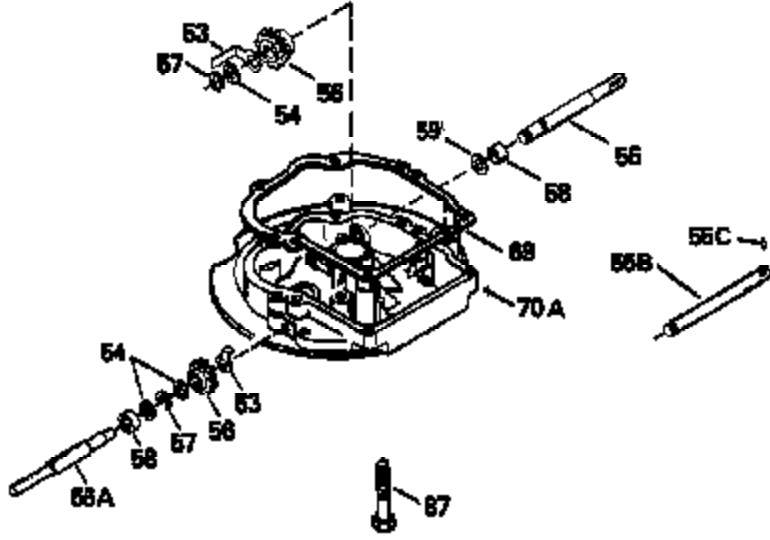

Ref #	Part Number	Qty	Description
19	31361		Spring, Extension
69	35261		* Gasket, Mounting flange
182	6201		Screw, 1/4-28 x 7/8"
185	31384A		Pipe, Intake (Incl. 224)
186	34337		Link, Governor spring
209	30200		Screw, 10-24 x 9/16"
223	650451		Screw, 1/4-20 x 1"
241	35067		Collar, Air cleaner (Black)
245	35066		Filter, Air cleaner
246B	35435		Filter, Pre-Air (Use as required)
247A	35068		Clamp, Air cleaner
250B	35065		Air Cleaner Cover Ass'y.
255	35176		Cover, Speed control
256	650807		Screw, 10-32 x 7/16"