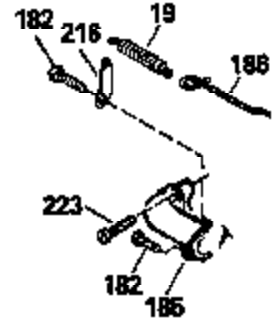

Ref #	Part Number	Qty	Description
19	31361		Spring, Extension
69	35261		* Gasket, Mounting flange
182	6201		Screw, 1/4-28 x 7/8"
185	31384A		Pipe, Intake (Incl. 224)
186	34337		Link, Governor spring
209	30200		Screw, 10-24 x 9/16"
223	650451		Screw, 1/4-20 x 1"
241	35067		Collar, Air cleaner (Black)
245	35066		Filter, Air cleaner
246B	35435		Filter, Pre-Air (Use as required)
247A	35068		Clamp, Air cleaner
250B	35065		Air Cleaner Cover Ass'y.
255	35176		Cover, Speed control
256	650807		Screw, 10-32 x 7/16"