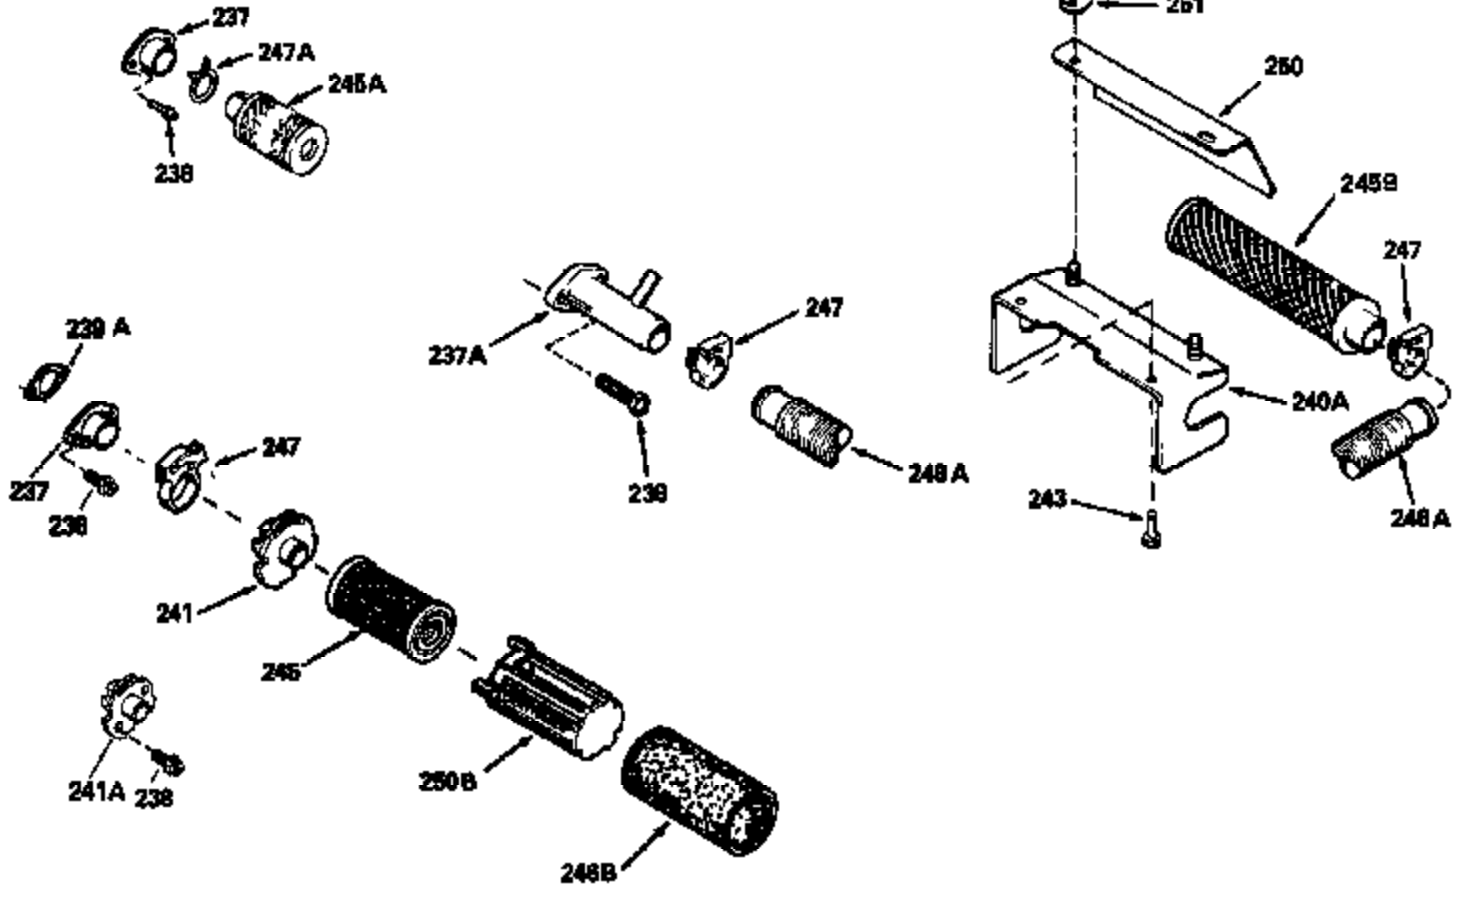

Ref #	Part Number	Qty	Description
313	34080		Spacer, Flywheel key
327	35932		Plug, Starter
379	631021		Inlet Needle, Seat & Clip Assy.
380	632387		Carburetor (Incl. 184) (Refer to Division 5, Section A, page A2-12 or Fiche 8, Grid F-7for breakdown)
390B	590621		Rewind Starter (Refer to Division 5, Section C, page 34 or Fiche 8, Grid G-9 for breakdown)
400	33238C		* Gasket Set (Incl. items marked *)
420	730225		SAE 30, 4-Cycle Engine Oil (Quart)

ILLUSTRATION SHOWS TYPICAL PARTS ONLY. ORDER BY PART NUMBER. PARTS NOT LISTED ARE SUPPLIED BY OEM.

Ref #	Part Number	Qty	Description
118	730194		Rope Guide Kit (Use as required with 34476 fuel tank)
246C	35705		Filter, Pre-Air (Optional)
260B	35478		Housing, Blower
262	650831		Screw, 1/4-20 x 15/32"
287B	650884		Screw, 8-32 x 1/2"
287A	650735		Screw, 10-24 x 3/8" (Use as required)
287A			Pop Rivet, (3/16" Dia.)(Purchase locally)
327	35932		Plug, Starter
354	35025		Staple (Not used on all models)
357	34985		Rope Stop & Staple Ass'y. (Incl. 354)
370	35391		Decal, Instruction
390B	590621		Rewind Starter (Refer to Division 5, Section C, page 34 or Fiche 8, Grid G-9 for breakdown)

Ref #	Part Number	Qty	Description
19	31361		Spring, Extension
69	35261		* Gasket, Mounting flange
182	6201		Screw, 1/4-28 x 7/8"
185	31384A		Pipe, Intake (Incl. 224)
186	34337		Link, Governor spring
209	30200		Screw, 10-24 x 9/16"
223	650451		Screw, 1/4-20 x 1"
241	35067		Collar, Air cleaner (Black)
245	35066		Filter, Air cleaner
246B	35435		Filter, Pre-Air (Use as required)
247A	35068		Clamp, Air cleaner
250B	35065		Air Cleaner Cover Ass'y.
255	35176		Cover, Speed control
256	650807		Screw, 10-32 x 7/16"