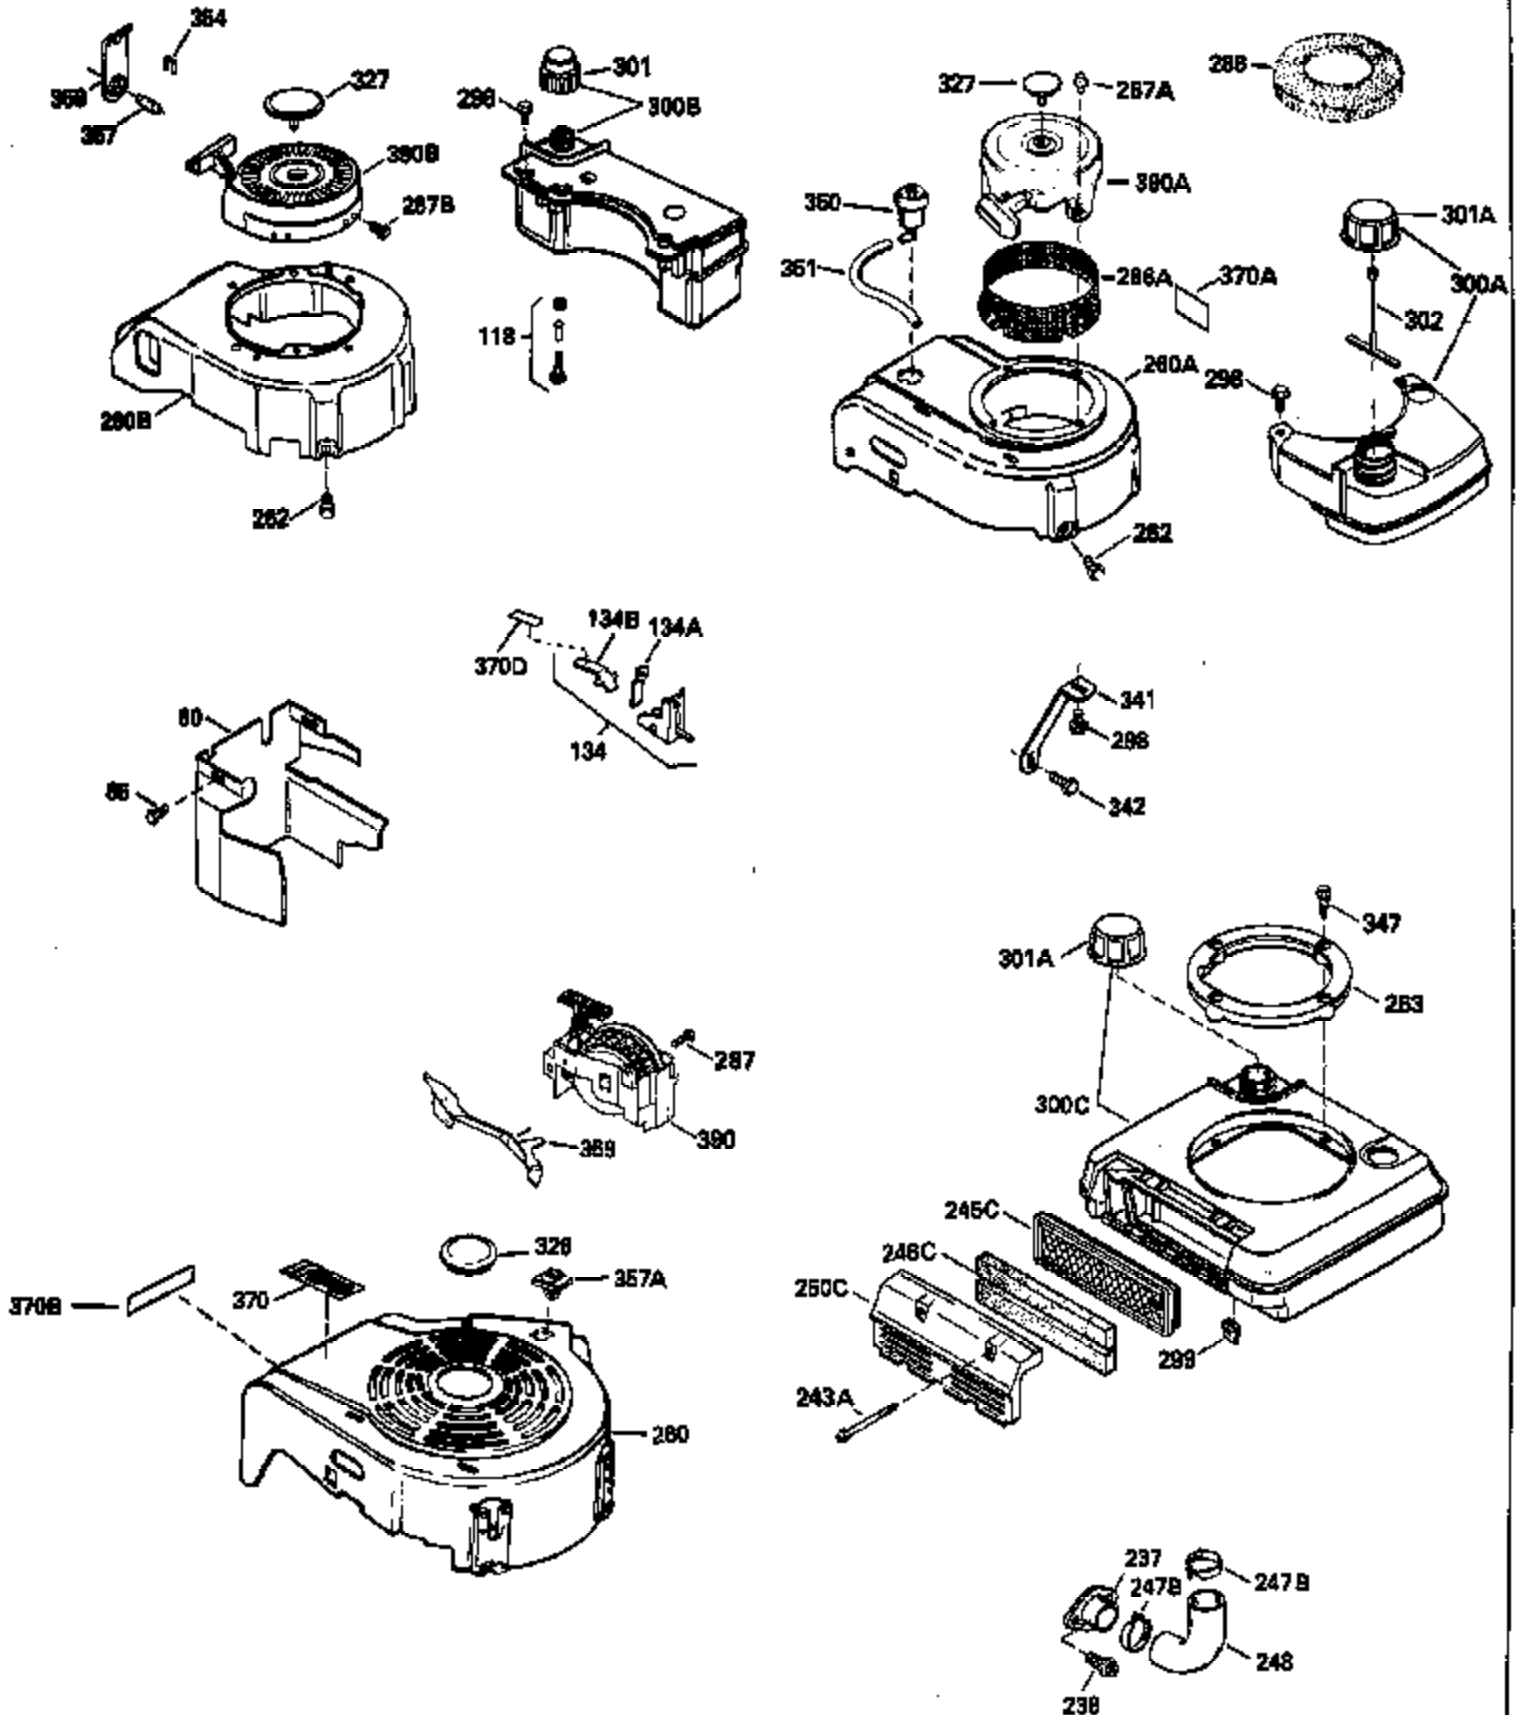

ILLUSTRATION SHOWS TYPICAL PARTS ONLY. ORDER BY PART NUMBER. PARTS NOT LISTED ARE SUPPLIED BY OEM.

Ref #	Part Number	Qty	Description
118	730194		Rope Guide Kit (Use as required with 34476 fuel tank)
246C	35705		Filter, Pre-Air (Optional)
260B	35478		Housing, Blower
262	650831		Screw, 1/4-20 x 15/32"
287B	650884		Screw, 8-32 x 1/2"
287A	650735		Screw, 10-24 x 3/8" (Use as required)
287A			Pop Rivet, (3/16" Dia.)(Purchase locally)
327	35932		Plug, Starter
354	35025		Staple (Not used on all models)
357	34985		Rope Stop & Staple Ass'y. (Incl. 354)
370	35391		Decal, Instruction
390B	590621		Rewind Starter (Refer to Division 5, Section C, page 34 or Fiche 8, Grid G-9 for breakdown)