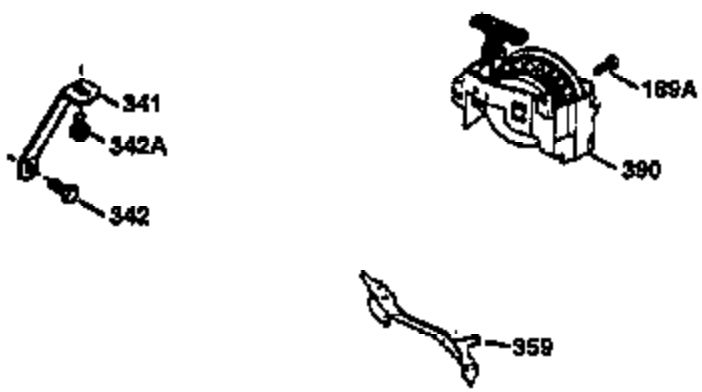

ILLUSTRATION SHOWS TYPICAL PARTS ONLY, ORDER BY PART NUMBER. PARTS NOT LISTED ARE SUPPLIED BY OEM.

Ref #	Part Number	Qty	Description
238	650932	2	Screw, 10-32 x 49/64"
239	34338	1	* Air Cleaner Gasket
245	35066	1	Air Cleaner Filter
250	35065	1	Air Cleaner Cover
260	35491	1	Blower Housing
287	650926	2	Screw, 8-32 x 21/64"
300	35586	1	Fuel Tank (Incl. 292 & 301)
301	35355	1	Fuel Cap
390	590694	1	Rewind Starter (NOTE: This engine could have been built with 590686 starter. Refer to the design of the air intake louvers for part identification. Individual starter parts do not interchange.)