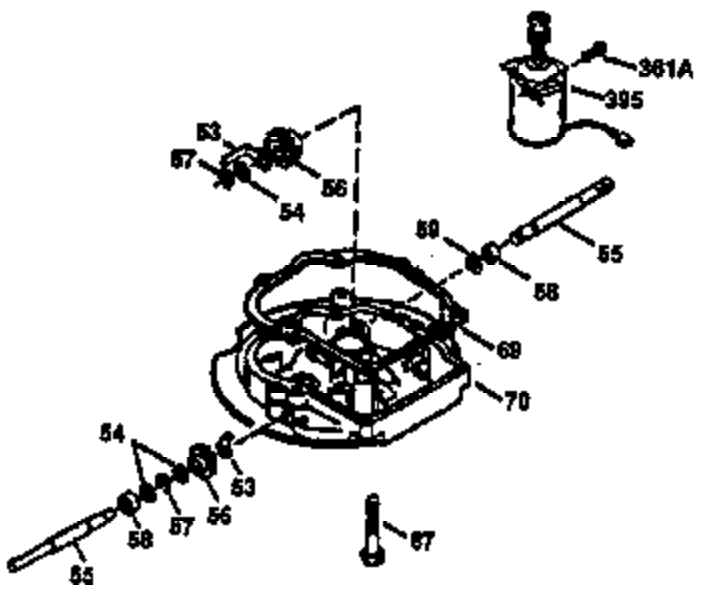

ILLUSTRATION SHOWS TYPICAL PARTS ONLY. ORDER BY PART NUMBER. PARTS NOT LISTED ARE SUPPLIED BY OEM.

Ref #	Part Number	Qty	Description
19	31361	1	Extension Spring
53	31745	1	Tang Washer
54	31747	1	Washer
55	33774	1	P.T.O. Shaft
56	33401	1	R.H. Worm Gear
57	31749	1	Retaining Ring
58	31744	1	Oil Seal
59	31787	1	Washer
69	35261	1	* Mounting Flange Gasket
70	35609A	1	Mounting Flange (Incl.58,72 thru 83,3 11,312)
87	650492	1	Screw, 1/4-20 x 2-1/4"
90	611112	1	Flywheel
182	6201	2	Screw, 1/4-28 x 7/8"
185	36544	1	Intake Pipe (Incl. 224)
186	32653	1	Governor Link
216	33086	1	R.P.M. Adjusting Lever
223	650451	2	Screw, 1/4-20 x 1"
238	650932	2	Screw, 10-32 x 49/64"
241	35797	1	Air Cleaner Collar
245	35066	1	Air Cleaner Filter
250	35065	1	Air Cleaner Cover
275	27181C	1	Muffler (Incl. 277)
277	650795	2	Screw, 1/4-20 x 2-1/4"