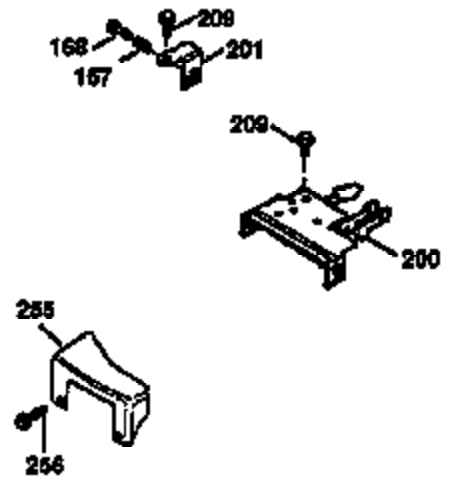

ILLUSTRATION SHOWS TYPICAL PARTS ONLY. ORDER BY PART NUMBER. PARTS NOT LISTED ARE SUPPLIED BY OEM.

Ref #	Part Number	Qty	Description
19	31361	1	Extension Spring
69	35261	1	* Mounting Flange Gasket
70	30571A	1	Mounting Flange (Incl.72,75,80 & 311)
90	611112	1	Flywheel
182	6201	2	Screw, 1/4-28 x 7/8"
185	31384A	1	Intake Pipe (Incl. 224)
186	34337	1	Governor Link
200	33131A	1	Control Bracket (Incl. 202 thru 205)
209	30200	2	Screw, 10-24 x 9/16"
223	650451	2	Screw, 1/4-20 x 1"
238	650806	2	Screw, 10-32 x 5/8"
245	34340	1	Air Cleaner Filter
250	34341A	1	Air Cleaner Cover
275	35708	1	Muffler (Incl. 277)
277	650795	2	Screw, 1/4-20 x 2-1/4"