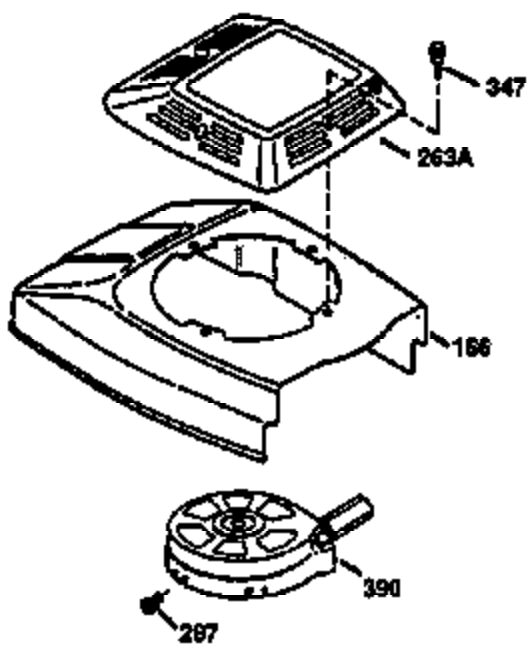

ILLUSTRATION SHOWS TYPICAL PARTS ONLY, ORDER BY PART NUMBER. PARTS NOT LISTED ARE SUPPLIED BY OEM.

Ref #	Part Number	Qty	Description
238	650806	2	Screw, 10-32 x 5/8"
239	34338	1	* Air Cleaner Gasket
245	34340	1	Air Cleaner Filter
250	34341A	1	Air Cleaner Cover
260	35491	1	Blower Housing
287	650884	2	Screw, 8-32 x 1/2"
300	32170A	1	Fuel Tank (Incl. 292 & 301)
301	33032	1	Fuel Cap
370	550223	1	Name Decal
390	590621	1	Rewind Starter