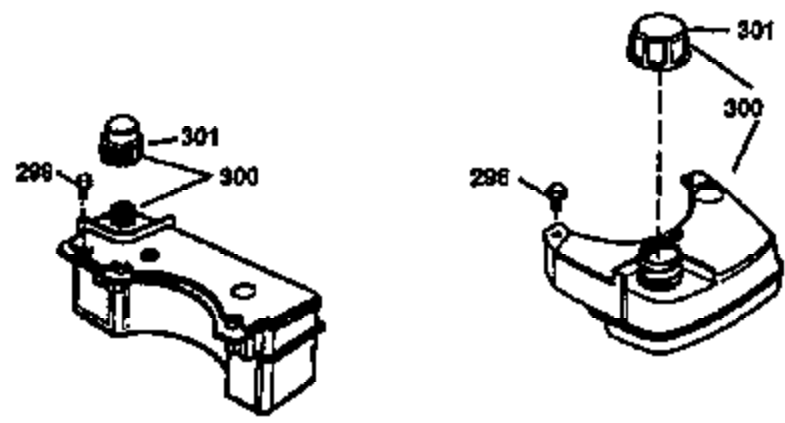

ILLUSTRATION SHOWS TYPICAL PARTS ONLY, ORDER BY PART NUMBER. PARTS NOT LISTED ARE SUPPLIED BY OEM.

Ref #	Part Number	Qty	Description
238	650806	2	Screw, 10-32 x 5/8"
239	34338	1	* Air Cleaner Gasket
245	34340	1	Air Cleaner Filter
250	34341A	1	Air Cleaner Cover
260	35491	1	Blower Housing
287	650884	2	Screw, 8-32 x 1/2"
300	32170A	1	Fuel Tank (Incl. 292 & 301)
301	33032	1	Fuel Cap
370	550223	1	Name Decal
390	590621	1	Rewind Starter