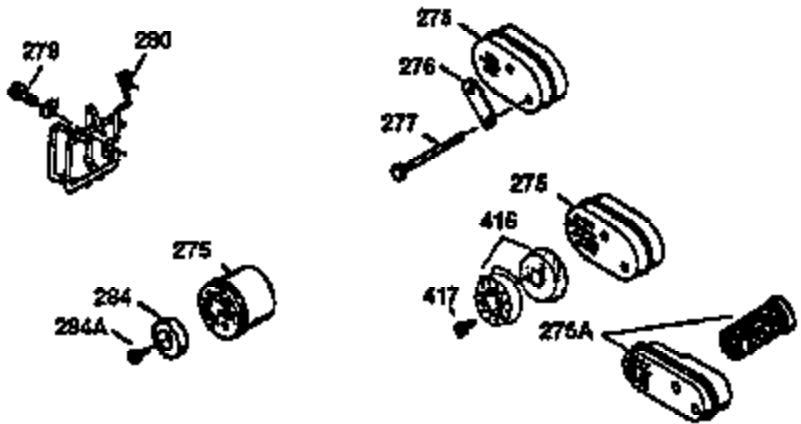

ILLUSTRATION SHOWS TYPICAL PARTS ONLY. ORDER BY PART NUMBER. PARTS NOT LISTED ARE SUPPLIED BY OEM.

Ref #	Part Number	Qty	Description
19	31361	1	Extension Spring
69	35261	1	* Mounting Flange Gasket
70	30571A	1	Mounting Flange (Incl.72,75,80 & 311)
90	611112	1	Flywheel
182	6201	2	Screw, 1/4-28 x 7/8"
185	31384A	1	Intake Pipe (Incl. 224)
186	34337	1	Governor Link
200	33131A	1	Control Bracket (Incl. 202 thru 205)
209	30200	2	Screw, 10-24 x 9/16"
223	650451	2	Screw, 1/4-20 x 1"
238	650806	2	Screw, 10-32 x 5/8"
245	34340	1	Air Cleaner Filter
250	34341A	1	Air Cleaner Cover
275	35708	1	Muffler (Incl. 277)
277	650795	2	Screw, 1/4-20 x 2-1/4"