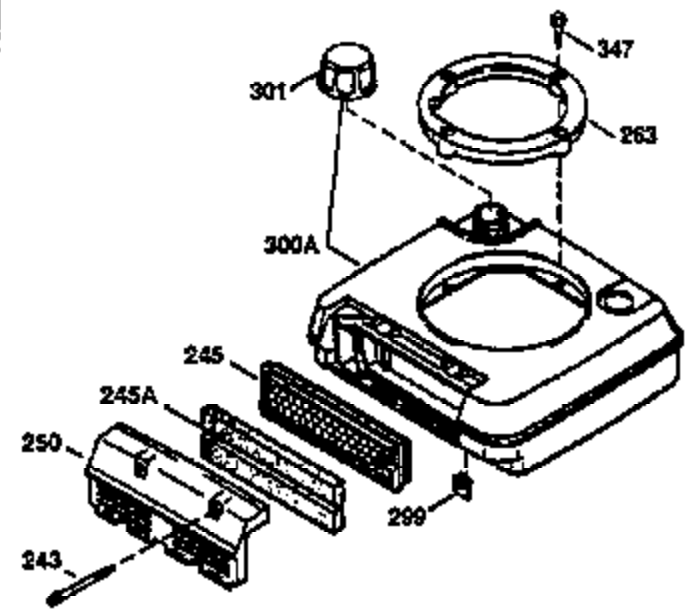

ILLUSTRATION SHOWS TYPICAL PARTS ONLY, ORDER BY PART NUMBER. PARTS NOT LISTED ARE SUPPLIED BY OEM.

Ref #	Part Number	Qty	Description
238	650806	2	Screw, 10-32 x 5/8"
239	34338	1	* Air Cleaner Gasket
245	34340	1	Air Cleaner Filter
250	34341A	1	Air Cleaner Cover
260	35491	1	Blower Housing
287	650884	2	Screw, 8-32 x 1/2"
300	32170A	1	Fuel Tank (Incl. 292 & 301)
301	33032	1	Fuel Cap
370	550223	1	Name Decal
390	590621	1	Rewind Starter