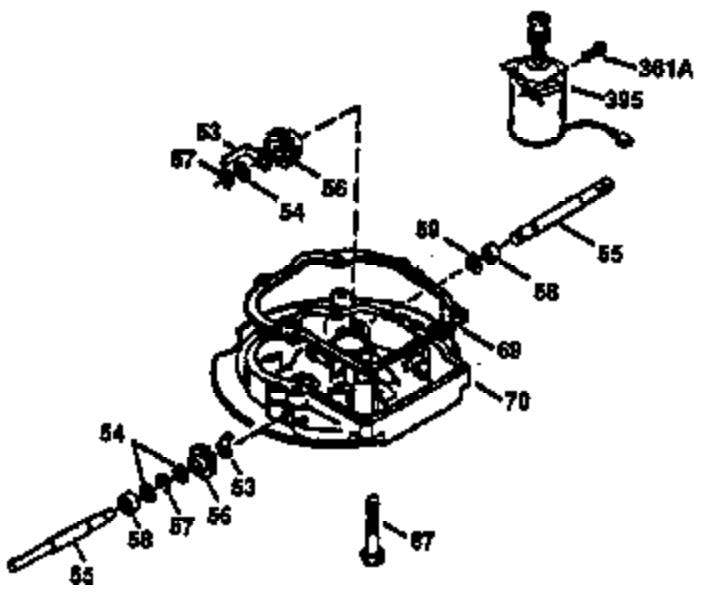

ILLUSTRATION SHOWS TYPICAL PARTS ONLY. ORDER BY PART NUMBER. PARTS NOT LISTED ARE SUPPLIED BY OEM.

Ref #	Part Number	Qty	Description
19	31361	1	Extension Spring
69	35261	1	* Mounting Flange Gasket
70	30571A	1	Mounting Flange (Incl.72,75,80 & 311)
90	611112	1	Flywheel
182	6201	2	Screw, 1/4-28 x 7/8"
185	31384A	1	Intake Pipe (Incl. 224)
186	34337	1	Governor Link
200	33131A	1	Control Bracket (Incl. 202 thru 205)
209	30200	2	Screw, 10-24 x 9/16"
223	650451	2	Screw, 1/4-20 x 1"
238	650806	2	Screw, 10-32 x 5/8"
245	34340	1	Air Cleaner Filter
250	34341A	1	Air Cleaner Cover
275	35708	1	Muffler (Incl. 277)
277	650795	2	Screw, 1/4-20 x 2-1/4"