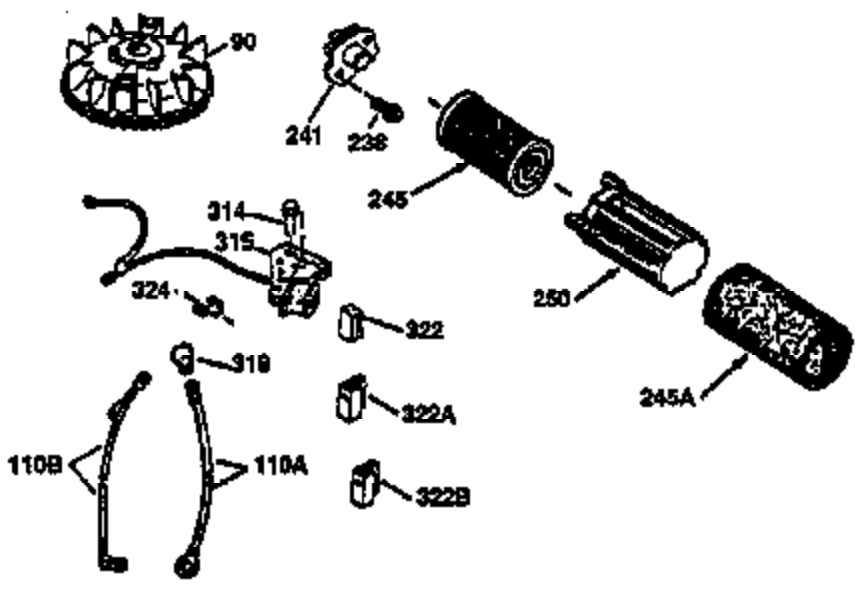

ILLUSTRATION SHOWS TYPICAL PARTS ONLY. ORDER BY PART NUMBER. PARTS NOT LISTED ARE SUPPLIED BY OEM.

Ref #	Part Number	Qty	Description
19	31361	1	Extension Spring
69	35261	1	* Mounting Flange Gasket
70	30571A	1	Mounting Flange (Incl.72,75,80 & 311)
90	611112	1	Flywheel
182	6201	2	Screw, 1/4-28 x 7/8"
185	31384A	1	Intake Pipe (Incl. 224)
186	34337	1	Governor Link
200	33131A	1	Control Bracket (Incl. 202 thru 205)
209	30200	2	Screw, 10-24 x 9/16"
223	650451	2	Screw, 1/4-20 x 1"
238	650806	2	Screw, 10-32 x 5/8"
245	34340	1	Air Cleaner Filter
250	34341A	1	Air Cleaner Cover
275	35708	1	Muffler (Incl. 277)
277	650795	2	Screw, 1/4-20 x 2-1/4"