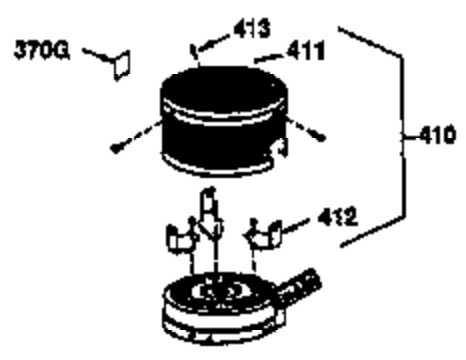

ILLUSTRATION SHOWS TYPICAL PARTS ONLY. ORDER BY PART NUMBER. PARTS NOT LISTED ARE SUPPLIED BY OEM.

Ref #	Part Number	Qty	Description
19	31361	1	Extension Spring
69	35261	1	* Mounting Flange Gasket
70	30571A	1	Mounting Flange (Incl.72,75,80 & 311)
90	611112	1	Flywheel
182	6201	2	Screw, 1/4-28 x 7/8"
185	31384A	1	Intake Pipe (Incl. 224)
186	34337	1	Governor Link
200	33131A	1	Control Bracket (Incl. 202 thru 205)
209	30200	2	Screw, 10-24 x 9/16"
223	650451	2	Screw, 1/4-20 x 1"
238	650806	2	Screw, 10-32 x 5/8"
245	34340	1	Air Cleaner Filter
250	34341A	1	Air Cleaner Cover
275	35708	1	Muffler (Incl. 277)
277	650795	2	Screw, 1/4-20 x 2-1/4"