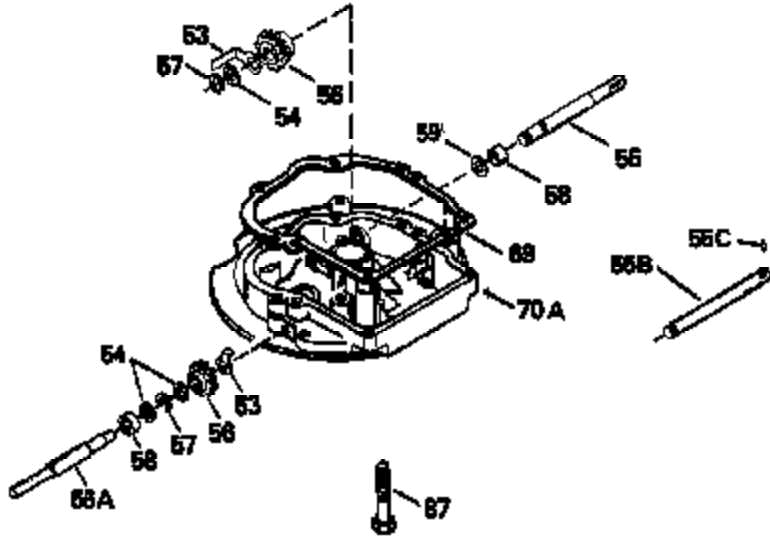

Ref #	Part Number	Qty	Description
19	31361		Spring, Extension
69	35261		* Gasket, Mounting flange
182	6201		Screw, 1/4-28 x 7/8"
185	31384A		Pipe, Intake (Incl. 224)
186	32653		Link, Governor spring
216	33086		Lever, Speed adjusting
223	650451		Screw, 1/4-20 x 1"
238	650806		Screw, 10-32 x 5/8"
246B	35435		Filter, Pre-Air (Use as required)