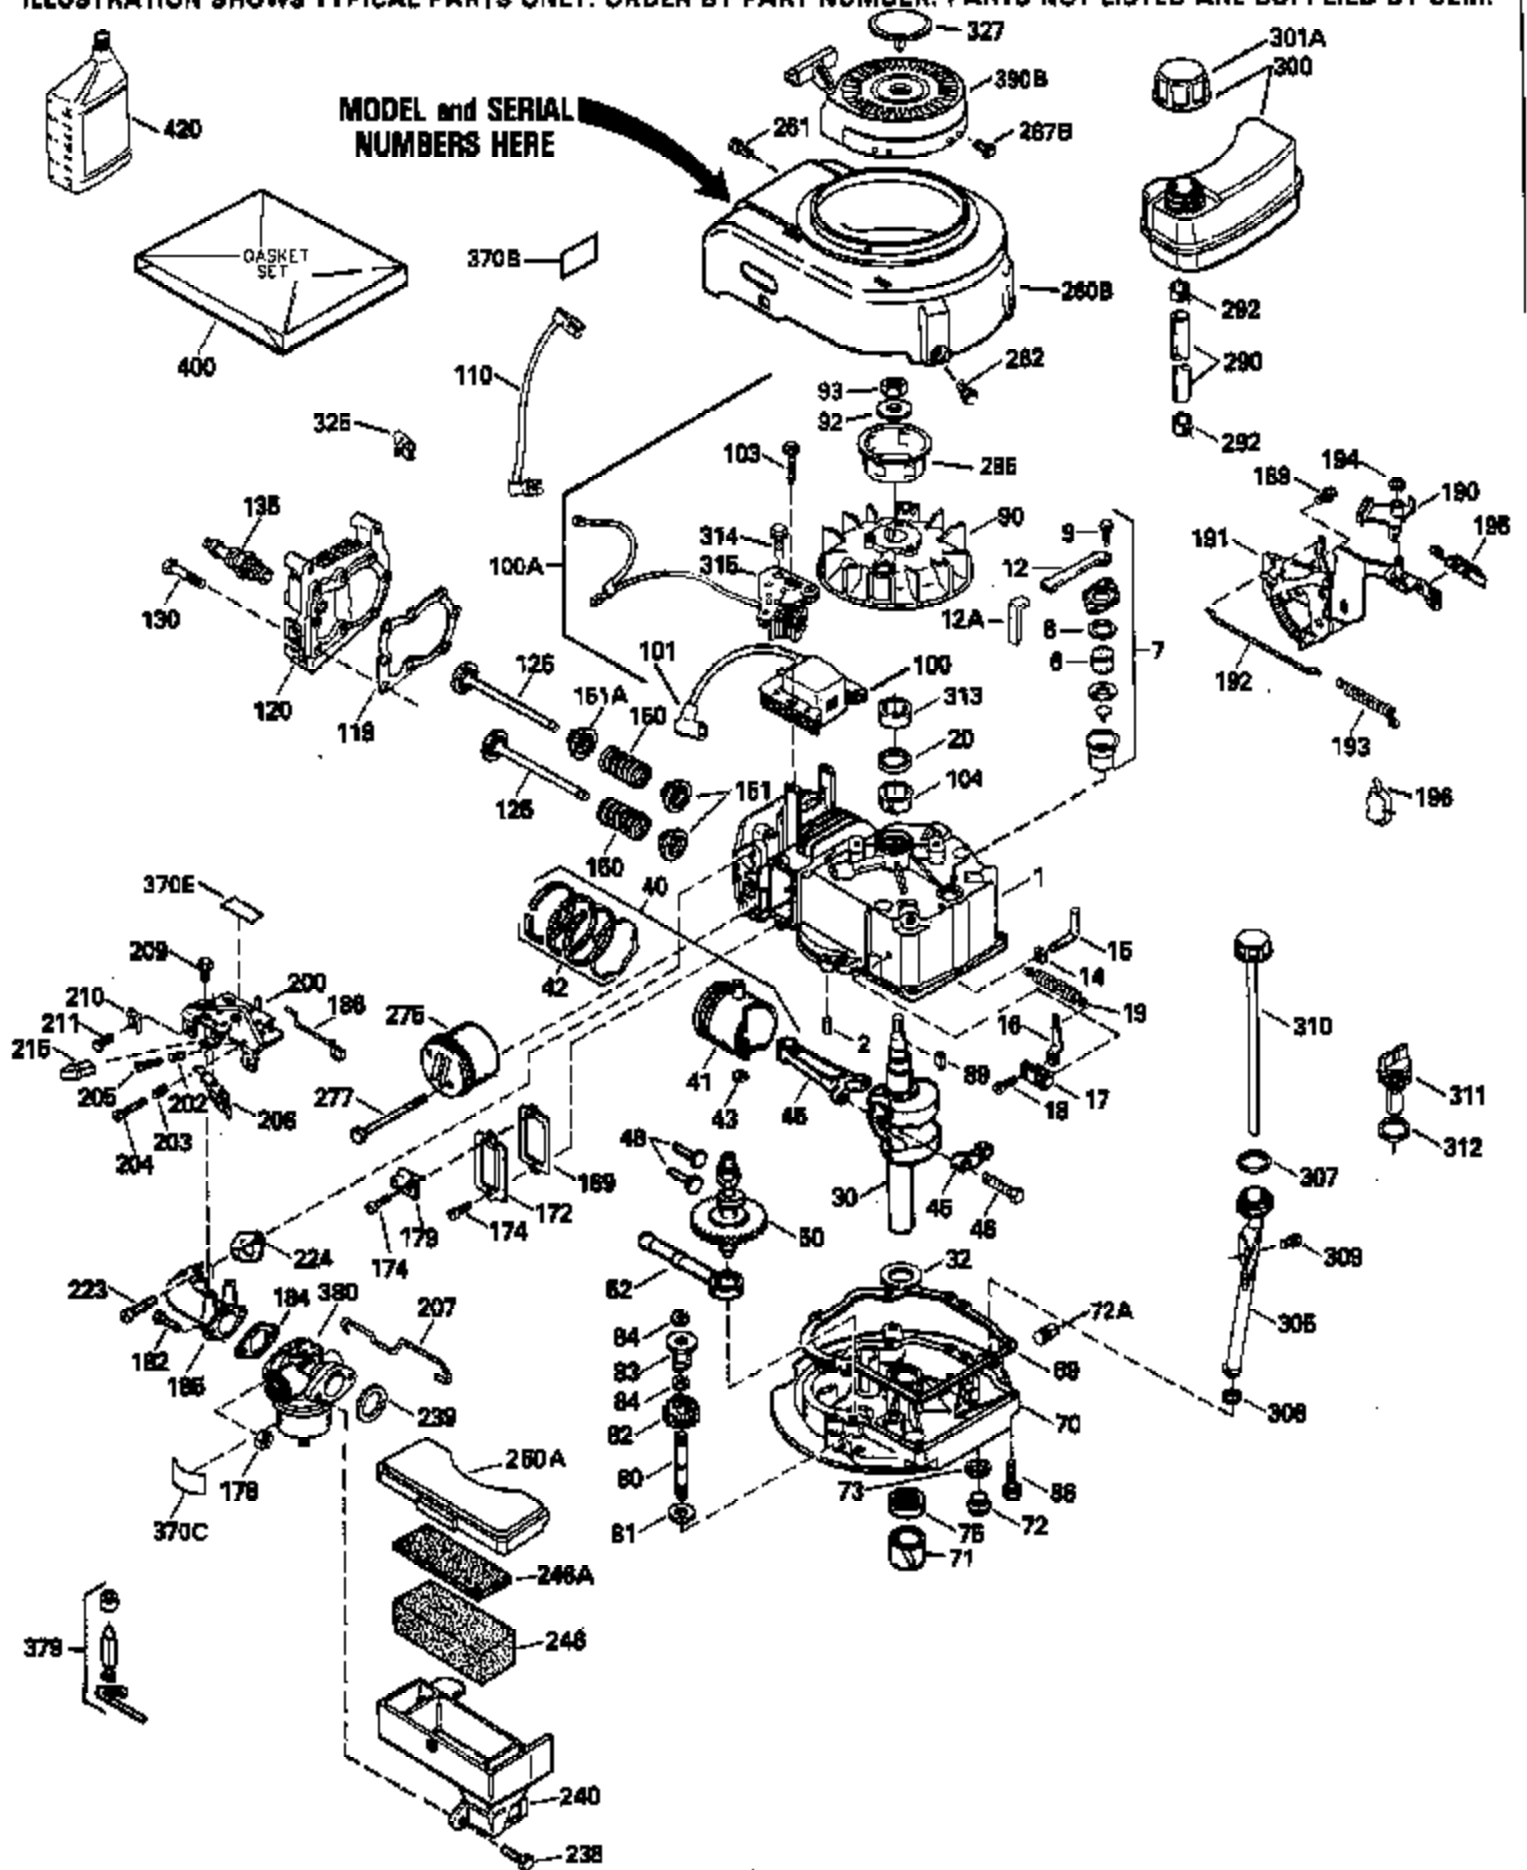

ILLUSTRATION SHOWS TYPICAL PARTS ONLY. ORDER BY PART NUMBER. PARTS NOT LISTED ARE SUPPLIED BY OEM.

Ref #	Part Number	Qty	Description
1	34975		Cylinder Ass'y. (Incl. 2, 8, 9 & 20) (2-1/2")
2	26727		Pin, Dowel
6	33734		Element, Breather
7	34214A		Breather Ass'y. (Incl. 6, 8, 9, 12 & 12A)
8	33735		* Gasket, Breather
9	30200		Screw, 10-24 x 9/16"
12	33886		Tube, Breather
14	28277		Washer
15	30589		Rod, Governor (Incl. 14)
16	31383A		Lever, Governor
17	31335		Clamp, Governor lever
18	650548		Screw, 8-32 x 5/16"
19	31361		Spring, Extension
20	32600		Seal, Oil
30	34460A		Crankshaft Ass'y.
40	34514		Piston, Pin & Ring Set (Std.) (2-1/2" Bore)
40	34515		Piston, Pin & Ring Set (.010" OS)
40	34516		Piston, Pin & Ring Set (.020" OS)
41	32538B		Piston & Pin Ass'y. (Incl. 43)(Std.)(2-1/2")
41	32548B		Piston & Pin Ass'y. (Incl. 43) (.010" OS)
41	32549B		Piston & Pin Ass'y. (Incl. 43) (.020" OS)
42	28986		Ring Set (Std.) (2-1/2" Bore)
42	28987		Ring Set (.010" OS)
42	28988		Ring Set (.020" OS)
43	20381		Ring, Piston pin retaining
45	30963B		Rod Assy., Connecting (Incl. 46)
46	32610A		Bolt, Connecting rod
48	27241		Lifter, Valve
50	33553		Camshaft (MCR)
52	29914		Oil Pump Assy.
69	35261		* Gasket, Mounting flange
70	30571A		Flange Ass'y. (Incl. 72, 73, 75, 80 & 311)
72	30572		Plug, Oil drain (Incl. 73)
73	28833		* Drain Plug Gasket (Not req. W/plastic plug)
75	26208		Seal, Oil
80	30574		Shaft, Governor
81	30590A		Washer, Flat
82	30591		Gear Assy., Governor (Incl. 81)
83	30588A		Spool, Governor
84	29193		Ring, Retaining
86	650488		Screw, 1/4-20 x 1-1/4"
89	611004		Flywheel Key
90	611046A		Flywheel
92	650815		Washer, Belleville
93	650816		Nut, Flywheel
100	730207		Magneto-to-Solid State Conversion Kit (Includes solid state module, solid state flywheel key, and instructions.)(Use as required on external ignition engines only.)
100	34443A		Solid State Assy.
103	650814		Screw, Torx T-15, 10-24 x 1"
110	34961		Ground Wire
119	29953C		* Gasket, Cylinder head
120	34335		Head, Cylinder
125	29313C		Exhaust Valve (Std.) (Incl. 151)
125	29315C		Exhaust Valve (1/32" OS) (Incl. 151)
126	29314B		Intake Valve (Std.) (Incl. 151)
126	29315C		Intake Valve (1/32" OS) (Incl. 151)