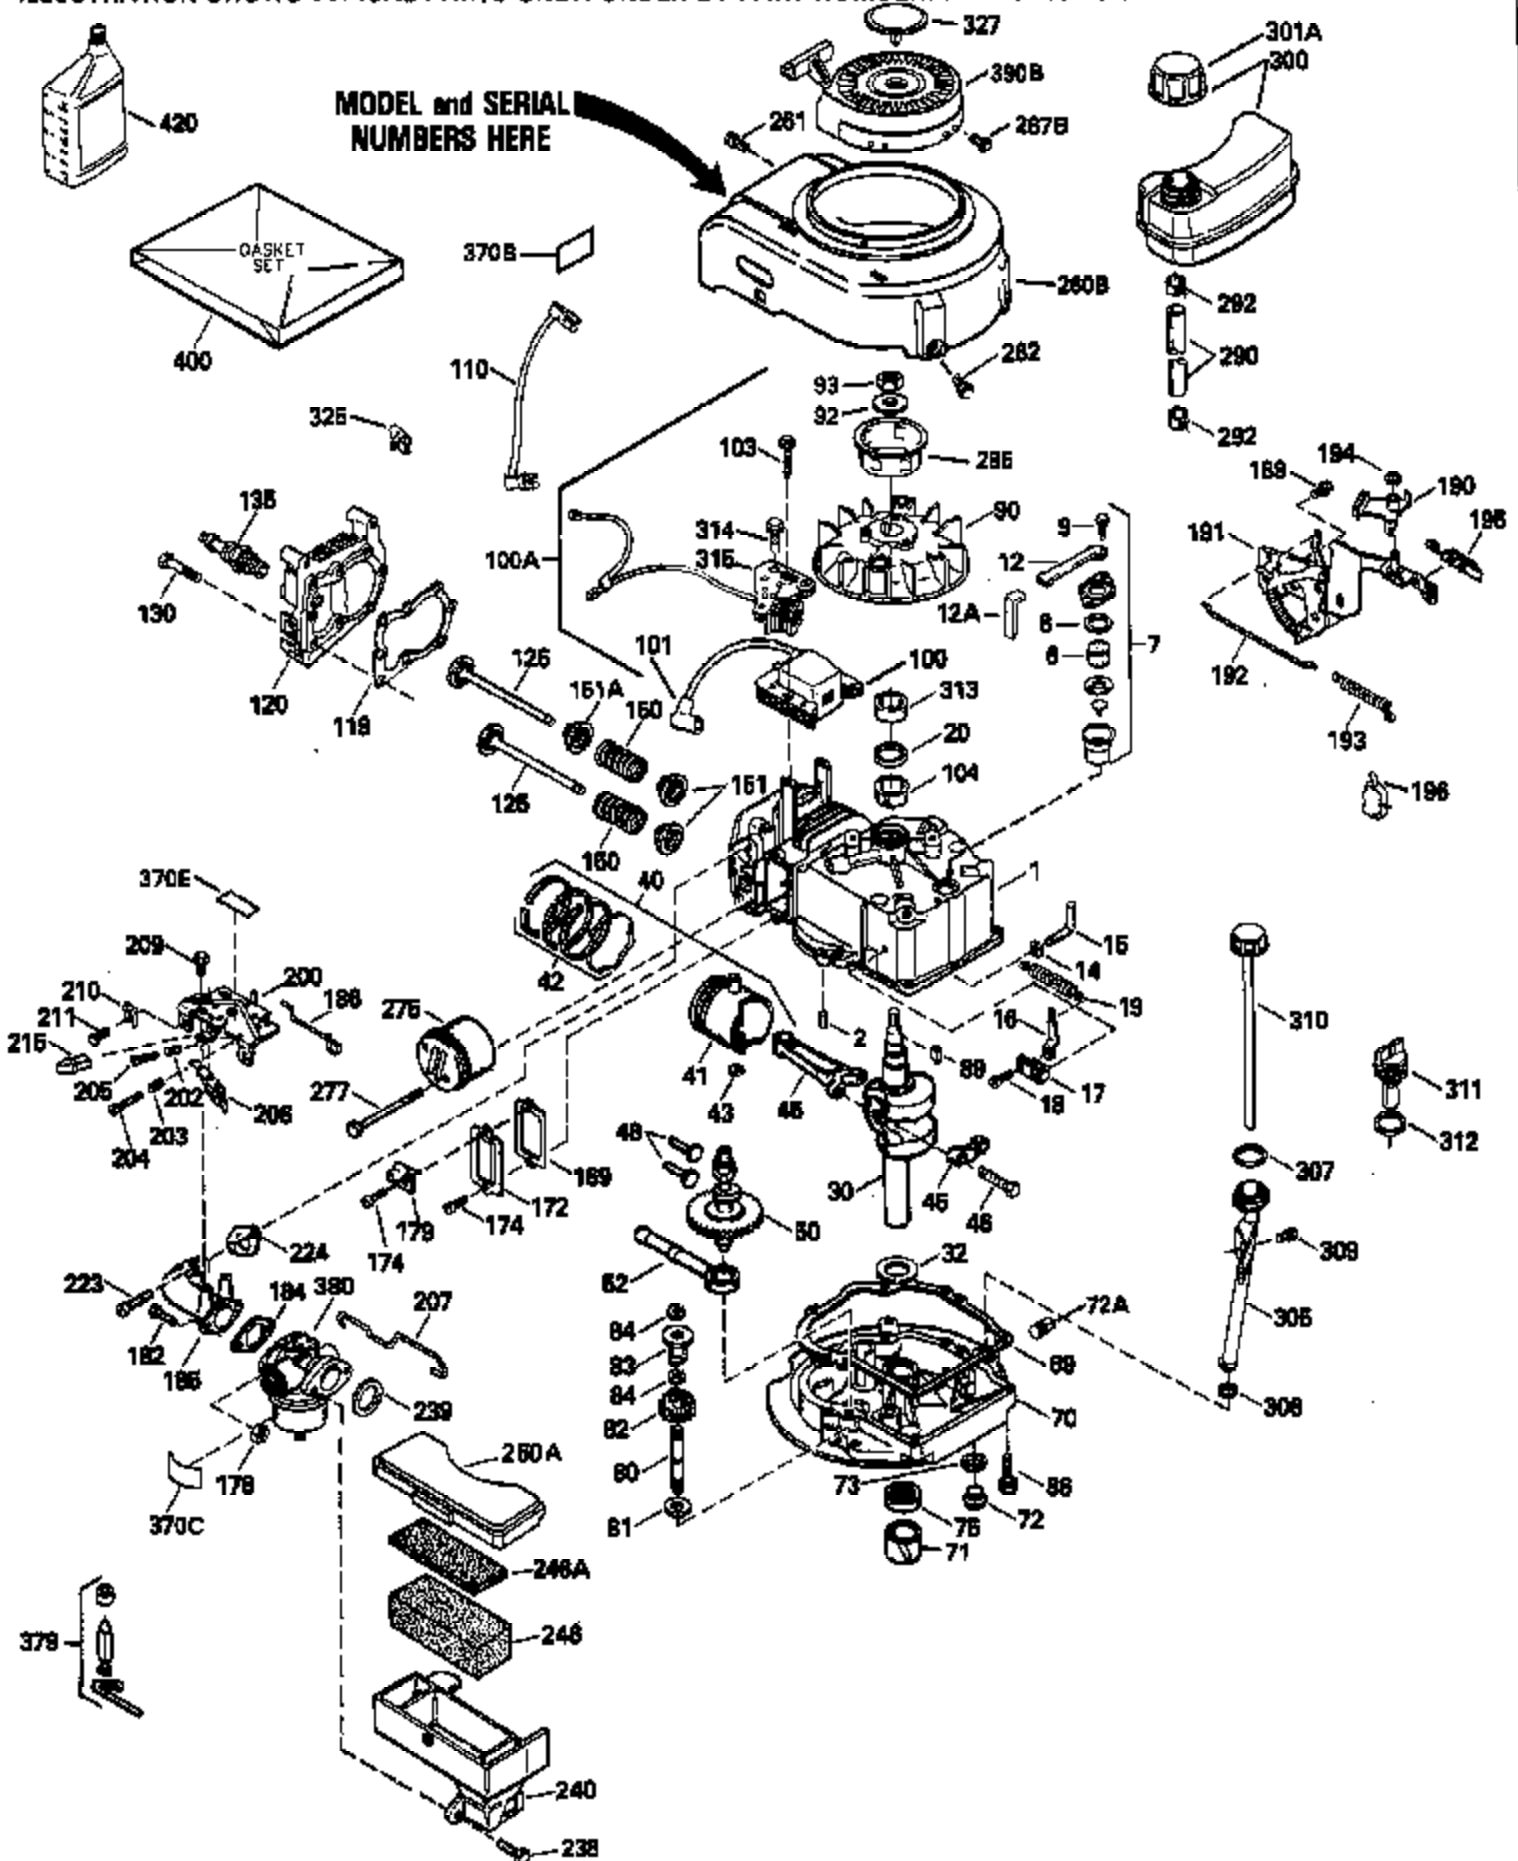

ILLUSTRATION SHOWS TYPICAL PARTS ONLY. ORDER BY PART NUMBER. PARTS NOT LISTED ARE SUPPLIED BY OEM.

Ref #	Part Number	Qty	Description
1	34975		Cylinder Ass'y. (Incl. 2, 8, 9 & 20) (2-1/2")
2	26727		Pin, Dowel
6	33734		Element, Breather
7	34214A		Breather Ass'y. (Incl. 6, 8, 9, 12 & 12A)
8	33735		* Gasket, Breather
9	30200		Screw, 10-24 x 9/16"
12	33886		Tube, Breather
14	28277		Washer
15	30589		Rod, Governor (Incl. 14)
16	31383A		Lever, Governor
17	31335		Clamp, Governor lever
18	650548		Screw, 8-32 x 5/16"
19	31361		Spring, Extension
20	32600		Seal, Oil
30	34473		Crankshaft Ass'y.
40	34514		Piston, Pin & Ring Set (Std.) (2-1/2" Bore)
40	34515		Piston, Pin & Ring Set (.010" OS)
40	34516		Piston, Pin & Ring Set (.020" OS)
41	32538B		Piston & Pin Ass'y. (Incl. 43)(Std.)(2-1/2")
41	32548B		Piston & Pin Ass'y. (Incl. 43) (.010" OS)
41	32549B		Piston & Pin Ass'y. (Incl. 43) (.020" OS)
42	28986		Ring Set (Std.) (2-1/2" Bore)
42	28987		Ring Set (.010" OS)
42	28988		Ring Set (.020" OS)
43	20381		Ring, Piston pin retaining
45	30963B		Rod Assy., Connecting (Incl. 46)
46	32610A		Bolt, Connecting rod
48	27241		Lifter, Valve
50	33553		Camshaft (MCR)
52	29914		Oil Pump Assy.
69	35261		* Gasket, Mounting flange
70	35651B		Mounting Flange (Incl. 72, 72A, 73, 7 5 & 80)
72	30572		Plug, Oil drain (Incl. 73)
73	28833		* Drain Plug Gasket (Not req. W/plastic plug)
75	26208		Seal, Oil
80	30574		Shaft, Governor
81	30590A		Washer, Flat
82	30591		Gear Assy., Governor (Incl. 81)
83	30588A		Spool, Governor
84	29193		Ring, Retaining
86	650488		Screw, 1/4-20 x 1-1/4"
89	611004		Flywheel Key
90	611046A		Flywheel
92	650815		Washer, Belleville
93	650816		Nut, Flywheel
100	730207		Magneto-to-Solid State Conversion Kit (Includes solid state module, solid state flywheel key, and instructions.)(Use as required on external ignition engines only.)
100	34443A		Solid State Assy.
103	650814		Screw, Torx T-15, 10-24 x 1"
110	34961		Ground Wire
119	29953C		* Gasket, Cylinder head
120	34335		Head, Cylinder
125	29313C		Exhaust Valve (Std.) (Incl. 151)
125	29315C		Exhaust Valve (1/32" OS) (Incl. 151)
126	29314B		Intake Valve (Std.) (Incl. 151)
126	29315C		Intake Valve (1/32" OS) (Incl. 151)