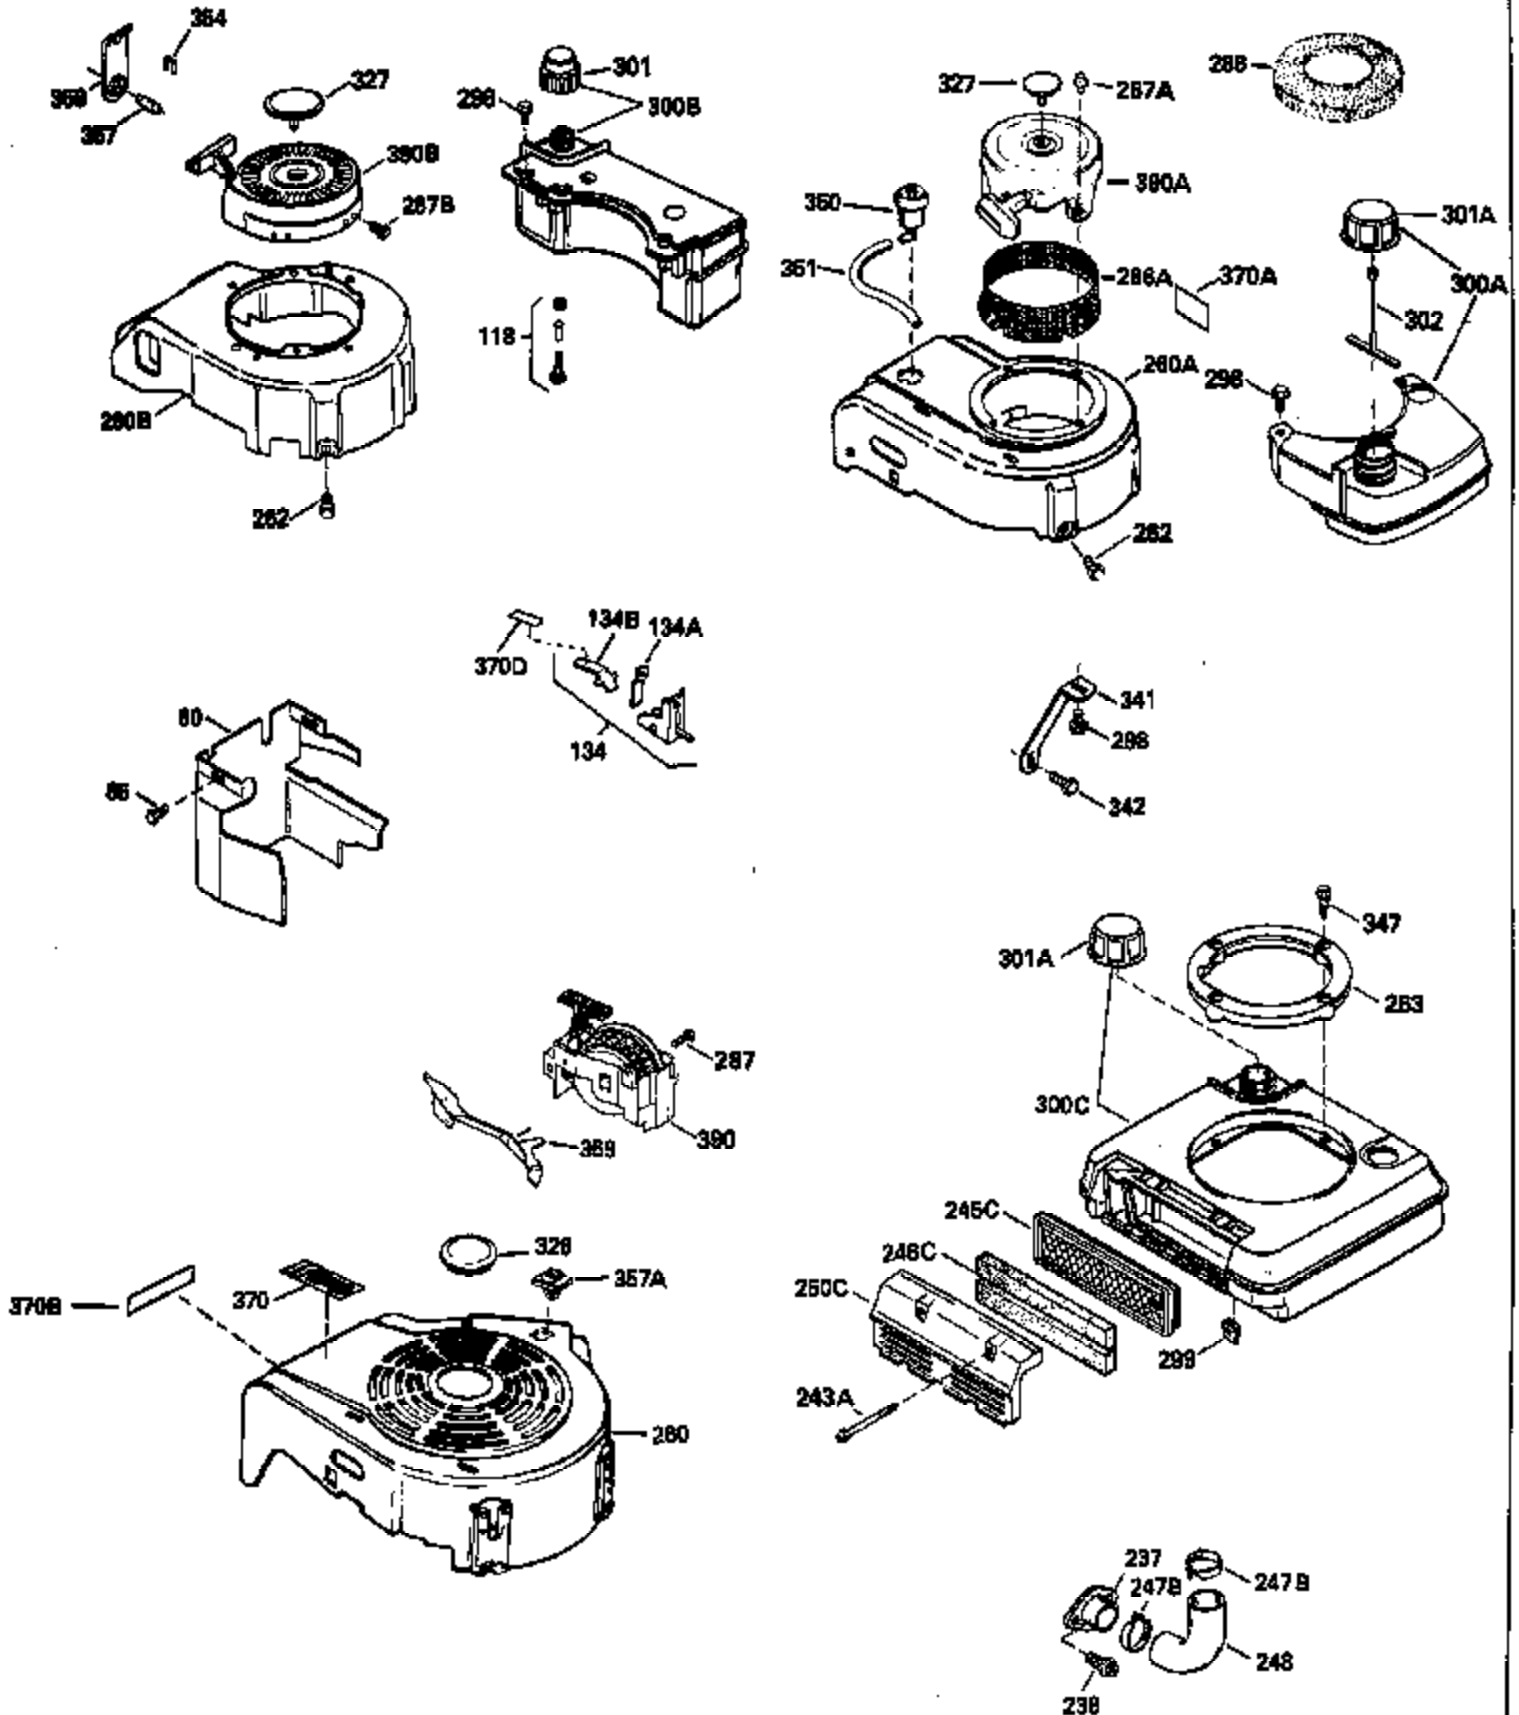

ILLUSTRATION SHOWS TYPICAL PARTS ONLY. ORDER BY PART NUMBER. PARTS NOT LISTED ARE SUPPLIED BY OEM.

Ref #	Part Number	Qty	Description
118	730194		Rope Guide Kit (Use as required with 34476 fuel tank)
238	650806		Screw, 10-32 x 5/8"
246C	35705		Filter, Pre-Air (Optional)
260	35127		Housing, Blower
262	650831		Screw, 1/4-20 x 15/32"
287A	650735		Screw, 10-24 x 3/8" (Use as required)
287A			Pop Rivet, (3/16" Dia.)(Purchase locally)
287	650802		Screw, 1/4-20 x 5/8"
298	28763		Screw, 10-32 x 35/64"
300B	34476		Fuel Tank (Incl. 292 & 301)
301	33032		Fuel Cap
326	34113		Plug, Screen
390	590531		Side Mount Rewind Starter (Refer to Division 5, Section C, page 32 or Fiche 8, Grid G-8 for breakdown)