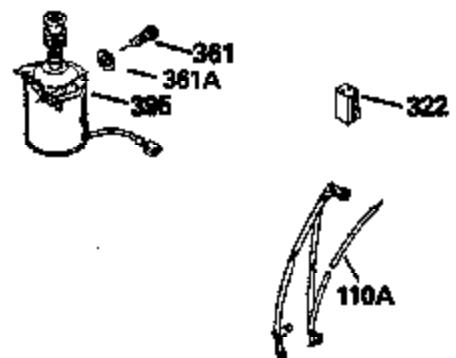

Ref #	Part Number	Qty	Description
210	27793		Clip, Conduit
211	28942		Screw, 10-32 x 3/8"
274	26754A		* Gasket, Exhaust (Use as required)
277	650795		Screw, 1/4-20 x 2-1/4"
277A	30063		Screw, 1/4-20 x 1/2" (Use as required)
284	32431		Cover, Muffler
284A	650760		Screw, Pan hd. taptite, 8-32 x 3/8
370F	34387		Decal, Instruction (Optional)
415	730162		Muffler Adap.Kit(Incl.274,277A)(Use a s req.)
430	730574		Debris Screen Kit (Incl. 370F,431-433)(Opt.)
431	35596		Screen, Debris (Optional)
432	35597		Bracket, Debris screen (Optional)
433	650910		Screw, 8-32 x 1/4" (Optional)