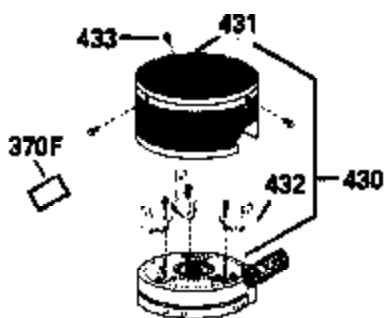

Ref #	Part Number	Qty	Description
210	27793		Clip, Conduit
211	28942		Screw, 10-32 x 3/8"
274	26754A		* Gasket, Exhaust (Use as required)
277	650795		Screw, 1/4-20 x 2-1/4"
277A	30063		Screw, 1/4-20 x 1/2" (Use as required)
284	32431		Cover, Muffler
284A	650760		Screw, Pan hd. taptite, 8-32 x 3/8
370F	34387		Decal, Instruction (Optional)
415	730162		Muffler Adap.Kit(Incl.274,277A)(Use a s req.)
430	730574		Debris Screen Kit (Incl. 370F,431-433)(Opt.)
431	35596		Screen, Debris (Optional)
432	35597		Bracket, Debris screen (Optional)
433	650910		Screw, 8-32 x 1/4" (Optional)