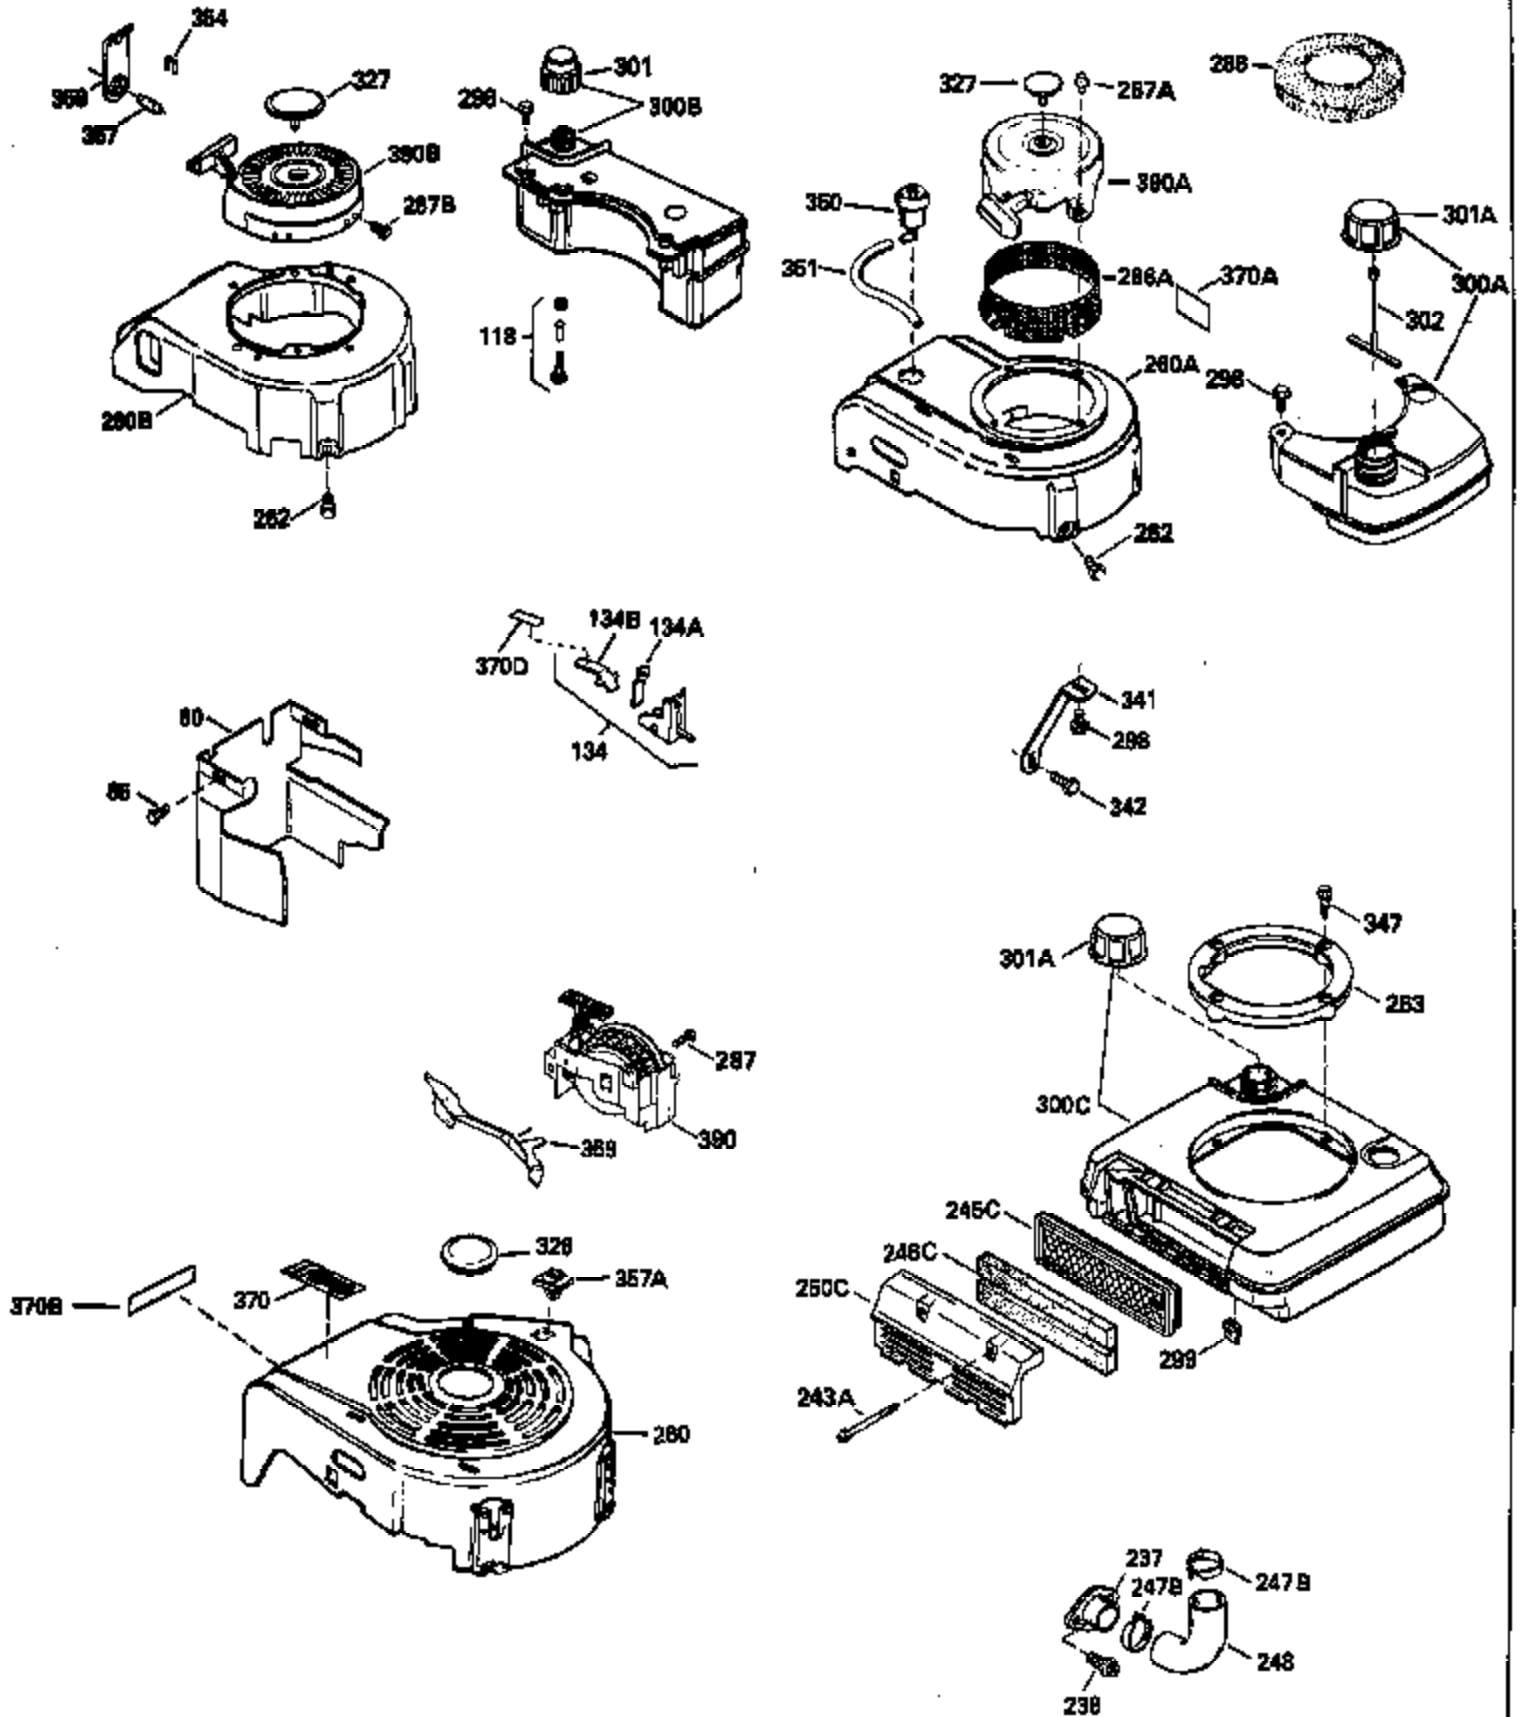

ILLUSTRATION SHOWS TYPICAL PARTS ONLY. ORDER BY PART NUMBER. PARTS NOT LISTED ARE SUPPLIED BY OEM.

Ref #	Part Number	Qty	Description
118	730194		Rope Guide Kit (Use as required with 34476 fuel tank)
246C	35705		Filter, Pre-Air (Optional)
260	35238		Housing, Blower
262	650831		Screw, 1/4-20 x 15/32"
287A	650735		Screw, 10-24 x 3/8" (Use as required)
287A			Pop Rivet, (3/16" Dia.)(Purchase locally)
301	33032		Fuel Cap
326	34113		Plug, Screen
370	35239		Decal, Instruction