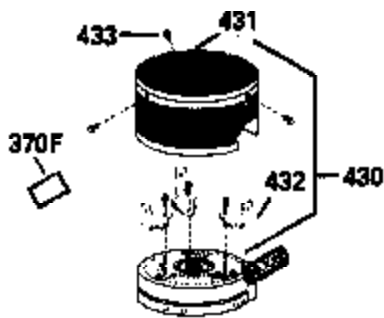

Ref #	Part Number	Qty	Description
110A	35119		Harness, Wire
190	35831		Lever, Brake
191	35015B		Bracket Assy., S.E. Brake (Incl. 195)
194	32309		Ring, Retaining
195	610973		Terminal Assy.
274	26754A		* Gasket, Exhaust (Use as required)
277	650795		Screw, 1/4-20 x 2-1/4"
277A	30063		Screw, 1/4-20 x 1/2" (Use as required)
361	650831		Screw, 1/4-20 x 15/32"
370F	34387		Decal, Instruction (Optional)
395	34934		Electric Starter Motor (12 Volt) (Refer to Division 5, Section D, page 18 or Fiche 8, Grid G-11 for breakdown)
415	730162		Muffler Adap.Kit(Incl.274,277A)(Use as req.)
430	730574		Debris Screen Kit (Incl. 370F,431-433)(Opt.)
431	35596		Screen, Debris (Optional)
432	35597		Bracket, Debris screen (Optional)
433	650910		Screw, 8-32 x 1/4" (Optional)