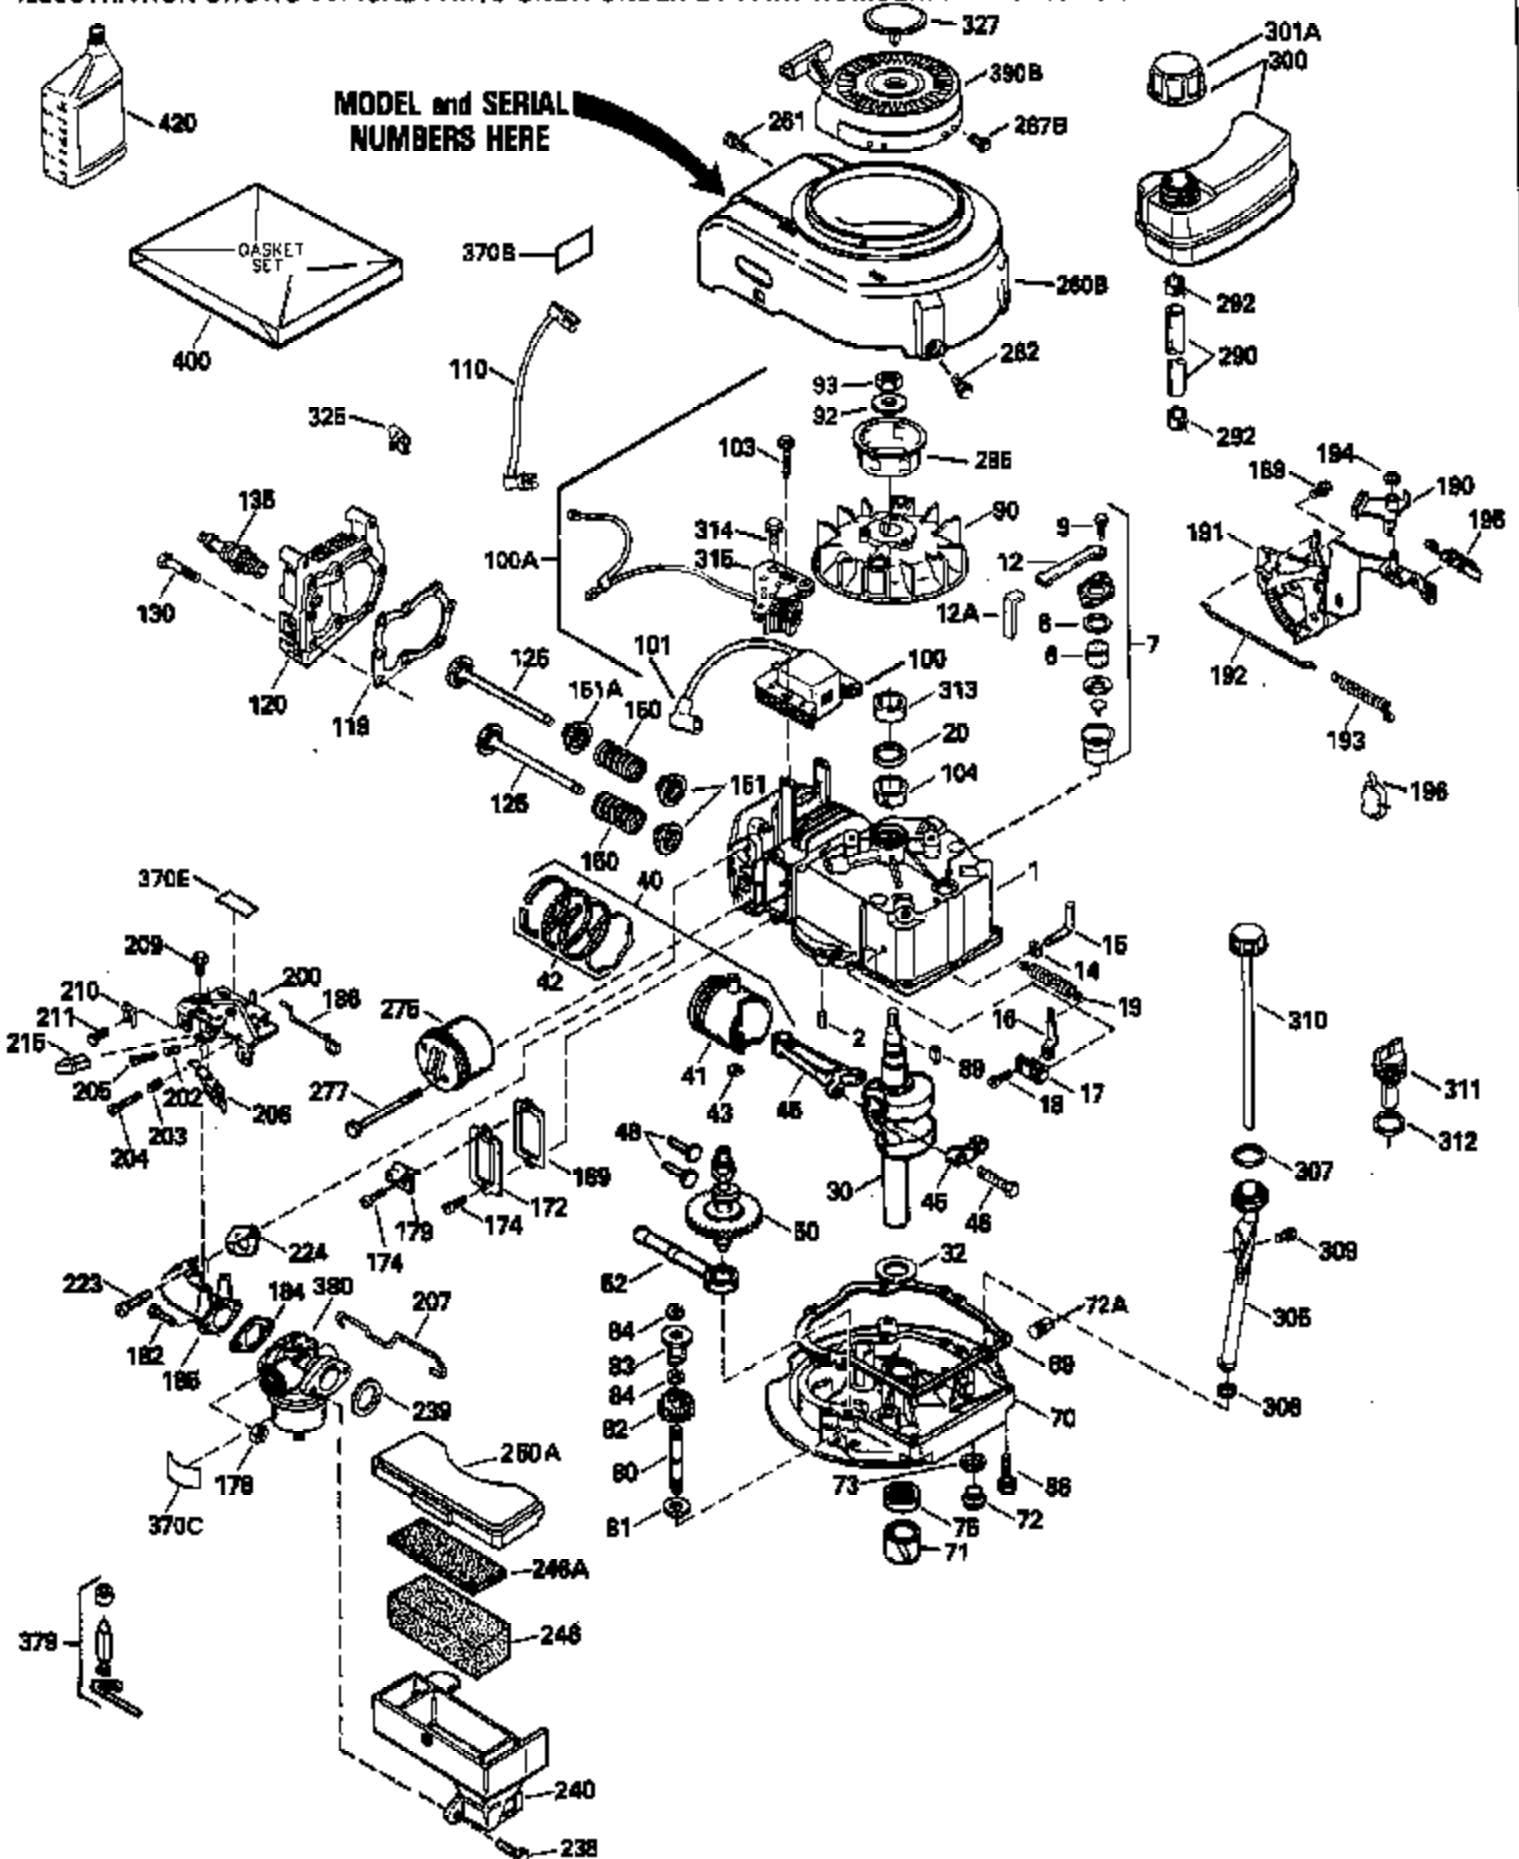

ILLUSTRATION SHOWS TYPICAL PARTS ONLY. ORDER BY PART NUMBER. PARTS NOT LISTED ARE SUPPLIED BY OEM.

Ref #	Part Number	Qty	Description
1	34975		Cylinder Ass'y. (Incl. 2, 8, 9 & 20) (2-1/2")
2	26727		Pin, Dowel
6	33734		Element, Breather
7	34214A		Breather Ass'y. (Incl. 6, 8, 9, 12 & 12A)
8	33735		* Gasket, Breather
9	30200		Screw, 10-24 x 9/16"
12	33886		Tube, Breather
12A	34695		Elbow, Breather tube
14	28277		Washer
15	30589		Rod, Governor (Incl. 14)
16	31383A		Lever, Governor
17	31335		Clamp, Governor lever
18	650548		Screw, 8-32 x 5/16"
19	31361		Spring, Extension
20	32600		Seal, Oil
30	35166		Crankshaft Ass'y.
32	32323		Washer, Thrust NOTE: This thrust washer maynot be required if a new crankshafthas been installed. Check the proper Mechanic's Handbook for acceptable end play. Use this .010" thrust washer if excess end play is measured.
40	34514		Piston, Pin & Ring Set (Std.) (2-1/2" Bore)
40	34515		Piston, Pin & Ring Set (.010" OS)
40	34516		Piston, Pin & Ring Set (.020" OS)
41	32538B		Piston & Pin Ass'y. (Incl. 43)(Std.)(2-1/2")
41	32548B		Piston & Pin Ass'y. (Incl. 43) (.010" OS)
41	32549B		Piston & Pin Ass'y. (Incl. 43) (.020" OS)
42	28986		Ring Set (Std.) (2-1/2" Bore)
42	28987		Ring Set (.010" OS)
42	28988		Ring Set (.020" OS)
43	20381		Ring, Piston pin retaining
45	30963B		Rod Assy., Connecting (Incl. 46)
46	32610A		Bolt, Connecting rod
48	27241		Lifter, Valve
50	33553		Camshaft (MCR)
52	29914		Oil Pump Assy.
69	35261		* Gasket, Mounting flange
70	34311C		Flange Ass'y. (Incl. 72, 72A, 73, 75 & 80)
72	30572		Plug, Oil drain (Incl. 73)
73	28833		* Drain Plug Gasket (Not req. W/plastic plug)
75	27897		Seal, Oil
80	30574		Shaft, Governor
81	30590A		Washer, Flat
82	30591		Gear Assy., Governor (Incl. 81)
83	30588A		Spool, Governor
84	29193		Ring, Retaining
86	650488		Screw, 1/4-20 x 1-1/4"
89	611004		Flywheel Key
90	611044		Flywheel
92	650815		Washer, Belleville
93	650816		Nut, Flywheel
100	730207		Magneto-to-Solid State Conversion Kit (Includes solid state module, solid state flywheel key, and instructions.)(Use as required on external ignition engines only.)
100	34443A		Solid State Assy.
101	610118		Cover, Spark plug
103	650814		Screw, Torx T-15, 10-24 x 1"
110	34961		Ground Wire