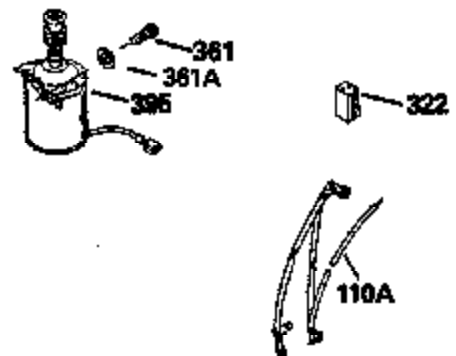

Ref #	Part Number	Qty	Description
110A	35119		Harness, Wire
190	35831		Lever, Brake
191	35015B		Bracket Assy., S.E. Brake (Incl. 195)
194	32309		Ring, Retaining
195	610973		Terminal Assy.
274	26754A		* Gasket, Exhaust (Use as required)
277	650795		Screw, 1/4-20 x 2-1/4"
277A	30063		Screw, 1/4-20 x 1/2" (Use as required)
361	650831		Screw, 1/4-20 x 15/32"
370F	34387		Decal, Instruction (Optional)
395	34934		Electric Starter Motor (12 Volt) (Refer to Division 5, Section D, page 18 or Fiche 8, Grid G-11 for breakdown)
415	730162		Muffler Adap.Kit(Incl.274,277A)(Use as req.)
430	730574		Debris Screen Kit (Incl. 370F,431-433)(Opt.)
431	35596		Screen, Debris (Optional)
432	35597		Bracket, Debris screen (Optional)
433	650910		Screw, 8-32 x 1/4" (Optional)