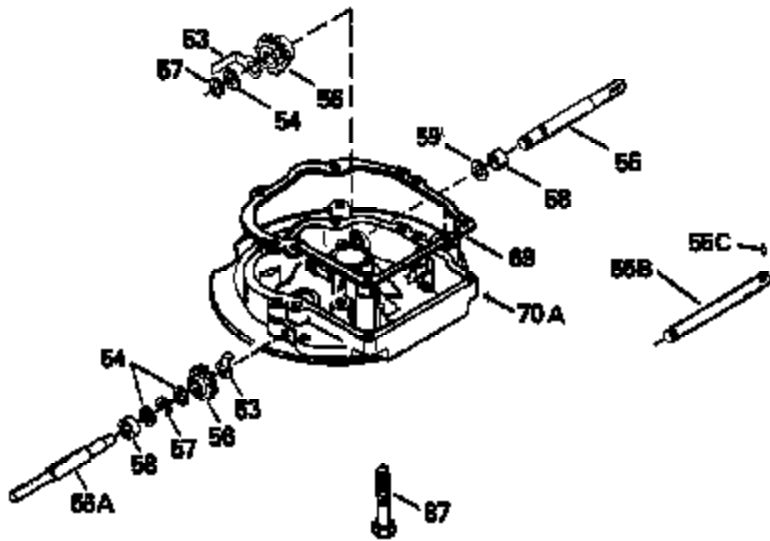

Ref #	Part Number	Qty	Description
325	29443		Clip, Fuel line
370E	35167		Decal, Instruction
379	631021		Inlet Needle, Seat & Clip Assy.
380	632387		Carburetor (Incl. 184) (Refer to Division 5, Section A, page A2-12 or Fiche 8, Grid F-7for breakdown)
400	33238C		* Gasket Set (Incl. items marked *)
420	730225		SAE 30, 4-Cycle Engine Oil (Quart)

ILLUSTRATION SHOWS TYPICAL PARTS ONLY. ORDER BY PART NUMBER. PARTS NOT LISTED ARE SUPPLIED BY OEM.

Ref #	Part Number	Qty	Description
118	730194		Rope Guide Kit (Use as required with 34476 fuel tank)
246C	35705		Filter, Pre-Air (Optional)
260	35238		Housing, Blower
262	650831		Screw, 1/4-20 x 15/32"
287A	650735		Screw, 10-24 x 3/8" (Use as required)
287A			Pop Rivet, (3/16" Dia.)(Purchase locally)
301	33032		Fuel Cap
326	34113		Plug, Screen
370	35239		Decal, Instruction

Ref #	Part Number	Qty	Description
19	31361		Spring, Extension
69	35261		* Gasket, Mounting flange
182	6201		Screw, 1/4-28 x 7/8"
185	31384A		Pipe, Intake (Incl. 224)
186	34337		Link, Governor spring
209	30200		Screw, 10-24 x 9/16"
223	650451		Screw, 1/4-20 x 1"
241	35067		Collar, Air cleaner (Black)
245	35066		Filter, Air cleaner
246B	35435		Filter, Pre-Air (Use as required)
247A	35068		Clamp, Air cleaner
250B	35065		Air Cleaner Cover Ass'y.