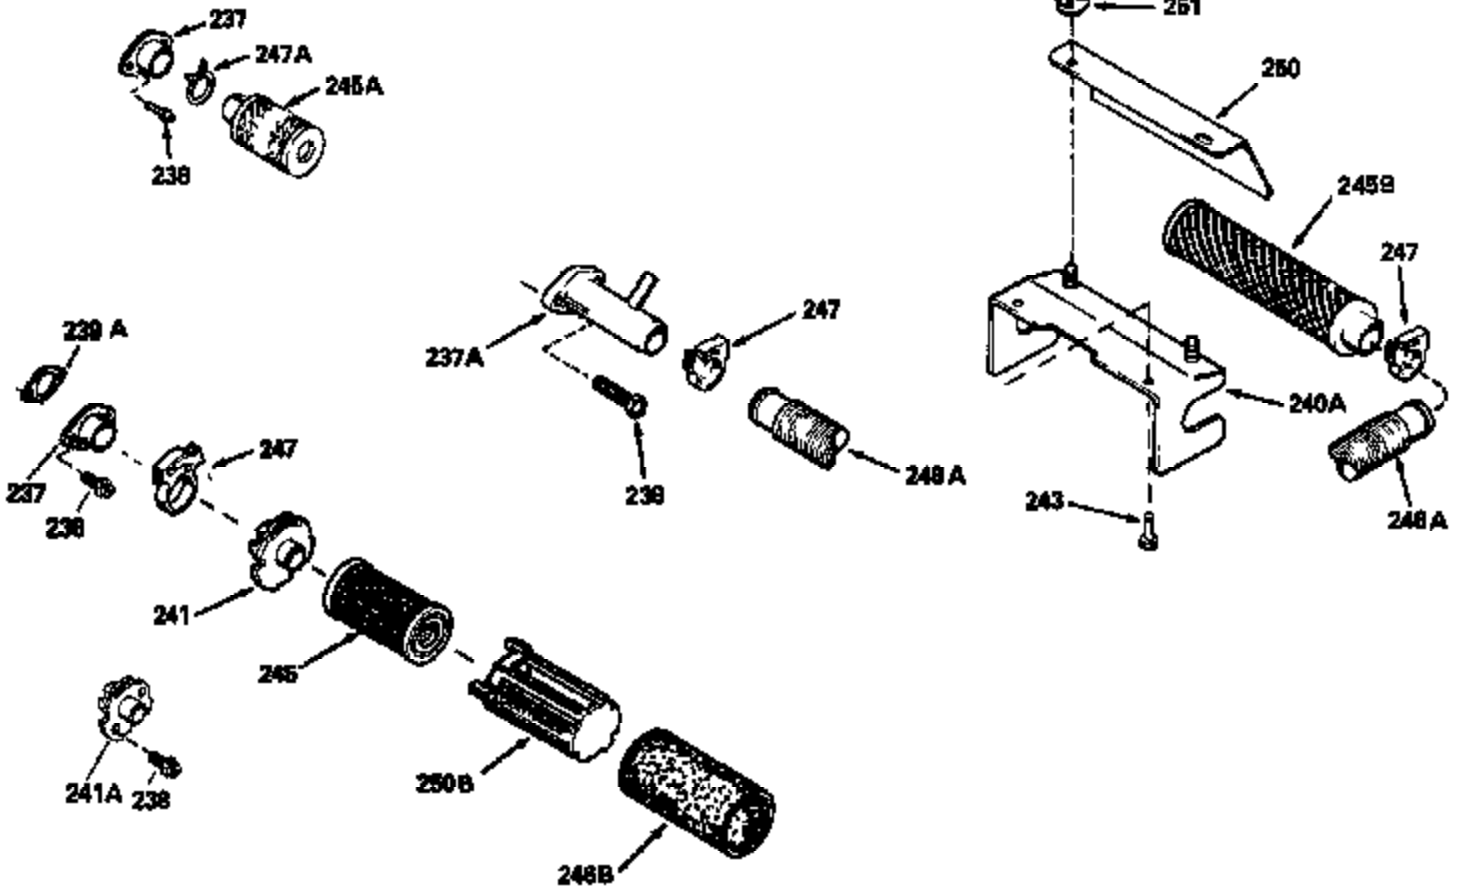

Ref #	Part Number	Qty	Description
325	29443		Clip, Fuel line
370E	35167		Decal, Instruction
379	631021		Inlet Needle, Seat & Clip Assy.
380	632387		Carburetor (Incl. 184) (Refer to Division 5, Section A, page A2-12 or Fiche 8, Grid F-7for breakdown)
400	33238C		* Gasket Set (Incl. items marked *)
420	730225		SAE 30, 4-Cycle Engine Oil (Quart)

ILLUSTRATION SHOWS TYPICAL PARTS ONLY. ORDER BY PART NUMBER. PARTS NOT LISTED ARE SUPPLIED BY OEM.

Ref #	Part Number	Qty	Description
118	730194		Rope Guide Kit (Use as required with 34476 fuel tank)
246C	35705		Filter, Pre-Air (Optional)
260	35238		Housing, Blower
262	650831		Screw, 1/4-20 x 15/32"
287A	650735		Screw, 10-24 x 3/8" (Use as required)
287A			Pop Rivet, (3/16" Dia.)(Purchase locally)
301	33032		Fuel Cap
326	34113		Plug, Screen
370	35239		Decal, Instruction

Ref #	Part Number	Qty	Description
19	31361		Spring, Extension
69	35261		* Gasket, Mounting flange
182	6201		Screw, 1/4-28 x 7/8"
185	31384A		Pipe, Intake (Incl. 224)
186	34337		Link, Governor spring
209	30200		Screw, 10-24 x 9/16"
223	650451		Screw, 1/4-20 x 1"
241	35067		Collar, Air cleaner (Black)
245	35066		Filter, Air cleaner
246B	35435		Filter, Pre-Air (Use as required)
247A	35068		Clamp, Air cleaner
250B	35065		Air Cleaner Cover Ass'y.