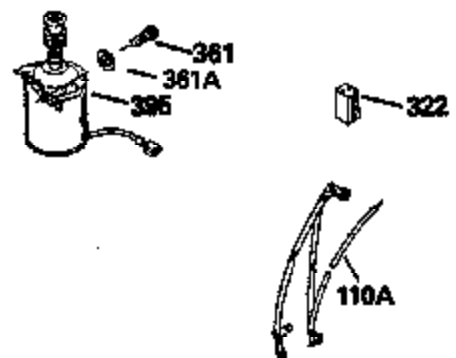

Ref #	Part Number	Qty	Description
210	27793		Clip, Conduit
211	28942		Screw, 10-32 x 3/8"
274	26754A		* Gasket, Exhaust (Use as required)
275D	34591		Muffler
276	33753		Plate, Lock
277A	30063		Screw, 1/4-20 x 1/2" (Use as required)
277	650795		Screw, 1/4-20 x 2-1/4"
370F	34387		Decal, Instruction (Optional)
415	730162		Muffler Adap.Kit(Incl.274,277A)(Use a s req.)
430	730574		Debris Screen Kit (Incl. 370F,431-433)(Opt.)
431	35596		Screen, Debris (Optional)
432	35597		Bracket, Debris screen (Optional)
433	650910		Screw, 8-32 x 1/4" (Optional)