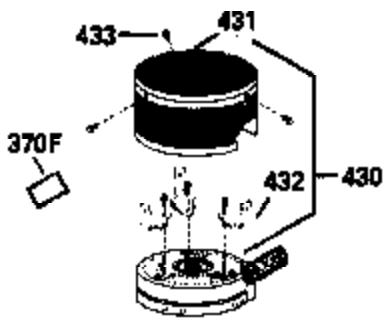

Ref #	Part Number	Qty	Description
420	730225		SAE 30, 4-Cycle Engine Oil (Quart)

ILLUSTRATION SHOWS TYPICAL PARTS ONLY. ORDER BY PART NUMBER. PARTS NOT LISTED ARE SUPPLIED BY OEM.

Ref #	Part Number	Qty	Description
118	730194		Rope Guide Kit (Use as required with 34476 fuel tank)
238	650806		Screw, 10-32 x 5/8"
246C	35705		Filter, Pre-Air (Optional)
260A	34859		Housing, Blower
262	650831		Screw, 1/4-20 x 15/32"
286	35009		Screen, Starter cup
287A	650735		Screw, 10-24 x 3/8" (Use as required)
287A			Pop Rivet, (3/16" Dia.)(Purchase locally)
301	33032		Fuel Cap
370A	34346		Decal, Instruction
370	550223		Decal, Name
390A	590420A		Rewind Starter (Refer to Division 5, Section C, page 25 or Fiche 8, Grid G-7 for breakdown)