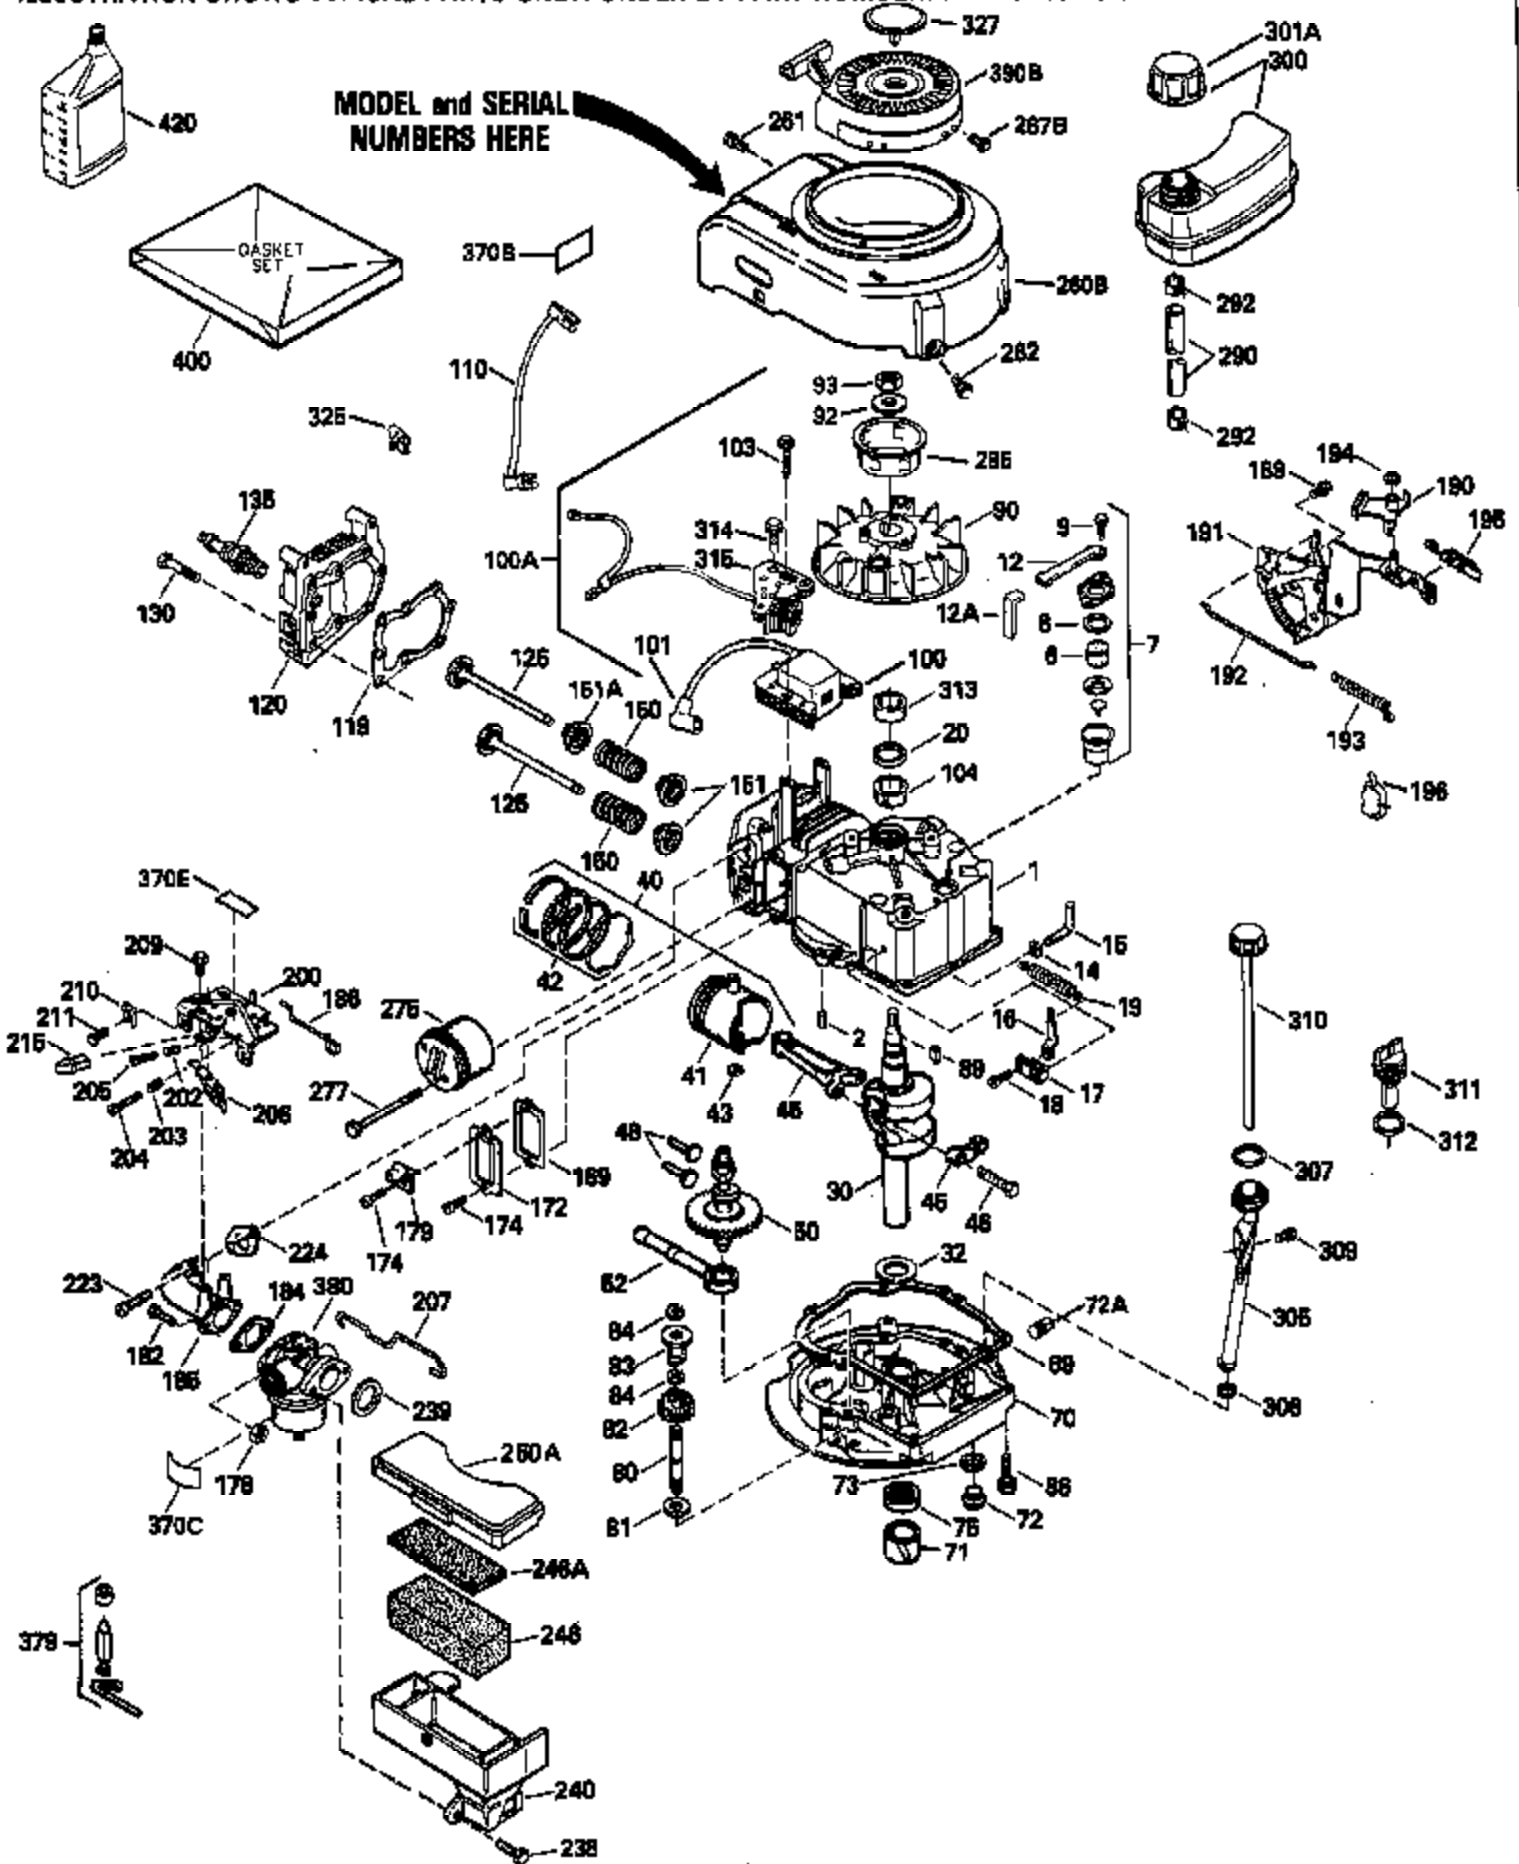

ILLUSTRATION SHOWS TYPICAL PARTS ONLY. ORDER BY PART NUMBER. PARTS NOT LISTED ARE SUPPLIED BY OEM.

Ref #	Part Number	Qty	Description
1	34975		Cylinder Ass'y. (Incl. 2, 8, 9 & 20) (2-1/2")
2	26727		Pin, Dowel
6	33734		Element, Breather
7	34214A		Breather Ass'y. (Incl. 6, 8, 9, 12 & 12A)
8	33735		* Gasket, Breather
9	30200		Screw, 10-24 x 9/16"
12	33886		Tube, Breather
14	28277		Washer
15	30589		Rod, Governor (Incl. 14)
16	31383A		Lever, Governor
17	31335		Clamp, Governor lever
18	650548		Screw, 8-32 x 5/16"
19	31361		Spring, Extension
20	32600		Seal, Oil
30	34463		Crankshaft Ass'y.
40	34514		Piston, Pin & Ring Set (Std.) (2-1/2" Bore)
40	34515		Piston, Pin & Ring Set (.010" OS)
40	34516		Piston, Pin & Ring Set (.020" OS)
41	32538B		Piston & Pin Ass'y. (Incl. 43)(Std.)(2-1/2")
41	32548B		Piston & Pin Ass'y. (Incl. 43) (.010" OS)
41	32549B		Piston & Pin Ass'y. (Incl. 43) (.020" OS)
42	28986		Ring Set (Std.) (2-1/2" Bore)
42	28987		Ring Set (.010" OS)
42	28988		Ring Set (.020" OS)
43	20381		Ring, Piston pin retaining
45	30963B		Rod Assy., Connecting (Incl. 46)
46	32610A		Bolt, Connecting rod
48	27241		Lifter, Valve
50	33553		Camshaft (MCR)
52	29914		Oil Pump Assy.
69	35261		* Gasket, Mounting flange
70	30571A		Flange Ass'y. (Incl. 72, 73, 75, 80 & 311)
72	30572		Plug, Oil drain (Incl. 73)
73	28833		* Drain Plug Gasket (Not req. W/plastic plug)
75	26208		Seal, Oil
80	30574		Shaft, Governor
81	30590A		Washer, Flat
82	30591		Gear Assy., Governor (Incl. 81)
83	30588A		Spool, Governor
84	29193		Ring, Retaining
86	650488		Screw, 1/4-20 x 1-1/4"
89	611004		Flywheel Key
90	611046A		Flywheel
92	650815		Washer, Belleville
93	650816		Nut, Flywheel
100	730207		Magneto-to-Solid State Conversion Kit (Includes solid state module, solid state flywheel key, and instructions.)(Use as required on external ignition engines only.)
100	34443A		Solid State Assy.
103	650814		Screw, Torx T-15, 10-24 x 1"
110	34961		Ground Wire
119	29953C		* Gasket, Cylinder head
120	34335		Head, Cylinder
125	29313C		Exhaust Valve (Std.) (Incl. 151)
125	29315C		Exhaust Valve (1/32" OS) (Incl. 151)
126	29314B		Intake Valve (Std.) (Incl. 151)
126	29315C		Intake Valve (1/32" OS) (Incl. 151)