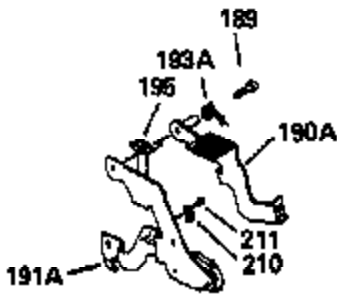

Ref #	Part Number	Qty	Description
420	730225		SAE 30, 4-Cycle Engine Oil (Quart)

ILLUSTRATION SHOWS TYPICAL PARTS ONLY. ORDER BY PART NUMBER. PARTS NOT LISTED ARE SUPPLIED BY OEM.

Ref #	Part Number	Qty	Description
118	730194		Rope Guide Kit (Use as required with 34476 fuel tank)
238	650806		Screw, 10-32 x 5/8"
246C	35705		Filter, Pre-Air (Optional)
260A	34859		Housing, Blower
262	650831		Screw, 1/4-20 x 15/32"
286	35009		Screen, Starter cup
287A	650735		Screw, 10-24 x 3/8" (Use as required)
287A			Pop Rivet, (3/16" Dia.)(Purchase locally)
301	33032		Fuel Cap
370A	34346		Decal, Instruction
370	550223		Decal, Name
390A	590420A		Rewind Starter (Refer to Division 5, Section C, page 25 or Fiche 8, Grid G-7 for breakdown)