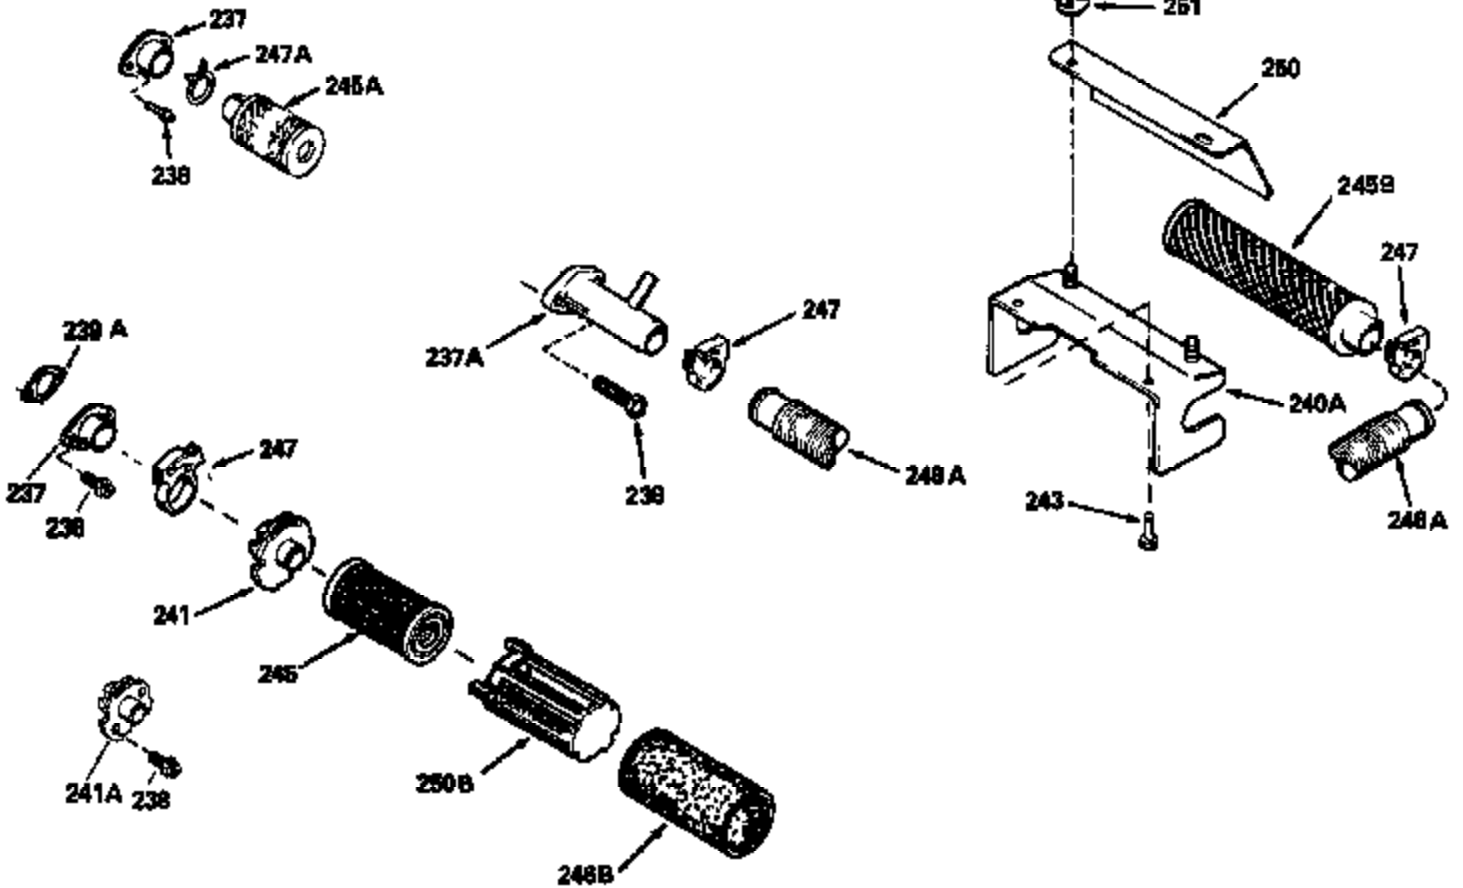

Ref #	Part Number	Qty	Description
420	730225		SAE 30, 4-Cycle Engine Oil (Quart)

ILLUSTRATION SHOWS TYPICAL PARTS ONLY. ORDER BY PART NUMBER. PARTS NOT LISTED ARE SUPPLIED BY OEM.

Ref #	Part Number	Qty	Description
118	730194		Rope Guide Kit (Use as required with 34476 fuel tank)
238	650806		Screw, 10-32 x 5/8"
246C	35705		Filter, Pre-Air (Optional)
260A	34859		Housing, Blower
262	650831		Screw, 1/4-20 x 15/32"
286	35009		Screen, Starter cup
287A	650735		Screw, 10-24 x 3/8" (Use as required)
287A			Pop Rivet, (3/16" Dia.)(Purchase locally)
301	33032		Fuel Cap
370A	34346		Decal, Instruction
370	550223		Decal, Name
390A	590420A		Rewind Starter (Refer to Division 5, Section C, page 25 or Fiche 8, Grid G-7 for breakdown)

Ref #	Part Number	Qty	Description
189	650839		Screw, 1/4-20 x 3/8"
190	35831		Lever, Brake
191	35041A		Bracket Assy., S.E. Brake (Incl. 195)
194	32309		Ring, Retaining
195	610973		Terminal Assy.
210	27793		Clip, Conduit
211	28942		Screw, 10-32 x 3/8"
274	26754A		* Gasket, Exhaust (Use as required)
277	650795		Screw, 1/4-20 x 2-1/4"
277A	30063		Screw, 1/4-20 x 1/2" (Use as required)
370F	34387		Decal, Instruction (Optional)
415	730162		Muffler Adap.Kit(Incl.274,277A)(Use a s req.)
430	730574		Debris Screen Kit (Incl. 370F,431-433)(Opt.)
431	35596		Screen, Debris (Optional)
432	35597		Bracket, Debris screen (Optional)
433	650910		Screw, 8-32 x 1/4" (Optional)

Ref #	Part Number	Qty	Description
19	31361		Spring, Extension
69	35261		* Gasket, Mounting flange
182	6201		Screw, 1/4-28 x 7/8"
185	31384A		Pipe, Intake (Incl. 224)
186	34337		Link, Governor spring
209	30200		Screw, 10-24 x 9/16"
223	650451		Screw, 1/4-20 x 1"
238	650806		Screw, 10-32 x 5/8"
246B	35435		Filter, Pre-Air (Use as required)