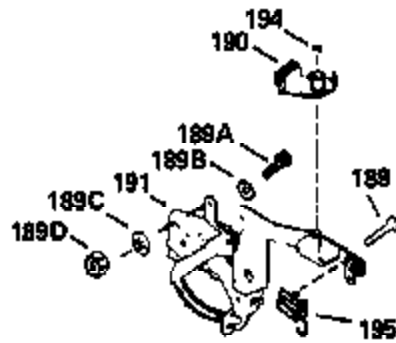

Ref #	Part Number	Qty	Description
420	730225		SAE 30, 4-Cycle Engine Oil (Quart)

ILLUSTRATION SHOWS TYPICAL PARTS ONLY. ORDER BY PART NUMBER. PARTS NOT LISTED ARE SUPPLIED BY OEM.

Ref #	Part Number	Qty	Description
118	730194		Rope Guide Kit (Use as required with 34476 fuel tank)
238	650806		Screw, 10-32 x 5/8"
246C	35705		Filter, Pre-Air (Optional)
260A	34859		Housing, Blower
262	650831		Screw, 1/4-20 x 15/32"
286	35009		Screen, Starter cup
287A	650735		Screw, 10-24 x 3/8" (Use as required)
287A			Pop Rivet, (3/16" Dia.)(Purchase locally)
301	33032		Fuel Cap
370A	34346		Decal, Instruction
370	550223		Decal, Name
390A	590420A		Rewind Starter (Refer to Division 5, Section C, page 25 or Fiche 8, Grid G-7 for breakdown)