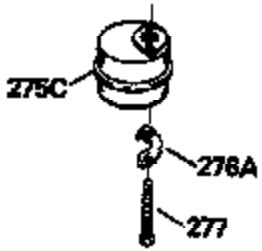

Ref #	Part Number	Qty	Description
420	730225		SAE 30, 4-Cycle Engine Oil (Quart)

ILLUSTRATION SHOWS TYPICAL PARTS ONLY. ORDER BY PART NUMBER. PARTS NOT LISTED ARE SUPPLIED BY OEM.

Ref #	Part Number	Qty	Description
118	730194		Rope Guide Kit (Use as required with 34476 fuel tank)
238	650806		Screw, 10-32 x 5/8"
246C	35705		Filter, Pre-Air (Optional)
260A	34859		Housing, Blower
262	650831		Screw, 1/4-20 x 15/32"
286	35009		Screen, Starter cup
287A	650735		Screw, 10-24 x 3/8" (Use as required)
287A			Pop Rivet, (3/16" Dia.)(Purchase locally)
301	33032		Fuel Cap
370A	34346		Decal, Instruction
370	550223		Decal, Name
390A	590420A		Rewind Starter (Refer to Division 5, Section C, page 25 or Fiche 8, Grid G-7 for breakdown)