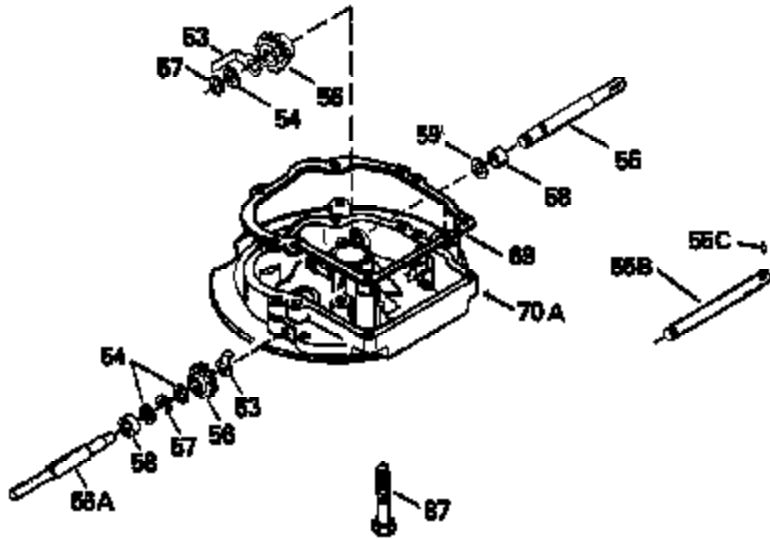

Ref #	Part Number	Qty	Description
420	730225		SAE 30, 4-Cycle Engine Oil (Quart)

ILLUSTRATION SHOWS TYPICAL PARTS ONLY. ORDER BY PART NUMBER. PARTS NOT LISTED ARE SUPPLIED BY OEM.

Ref #	Part Number	Qty	Description
118	730194		Rope Guide Kit (Use as required with 34476 fuel tank)
238	650806		Screw, 10-32 x 5/8"
246C	35705		Filter, Pre-Air (Optional)
260A	34859		Housing, Blower
262	650831		Screw, 1/4-20 x 15/32"
286	35009		Screen, Starter cup
287A	650735		Screw, 10-24 x 3/8" (Use as required)
287A			Pop Rivet, (3/16" Dia.)(Purchase locally)
301	33032		Fuel Cap
370A	34346		Decal, Instruction
370	550223		Decal, Name
390A	590420A		Rewind Starter (Refer to Division 5, Section C, page 25 or Fiche 8, Grid G-7 for breakdown)

Ref #	Part Number	Qty	Description
189	650839		Screw, 1/4-20 x 3/8"
190	35831		Lever, Brake
191	35041A		Bracket Assy., S.E. Brake (Incl. 195)
194	32309		Ring, Retaining
195	610973		Terminal Assy.
210	27793		Clip, Conduit
211	28942		Screw, 10-32 x 3/8"
274	26754A		* Gasket, Exhaust (Use as required)
277	650795		Screw, 1/4-20 x 2-1/4"
277A	30063		Screw, 1/4-20 x 1/2" (Use as required)
370F	34387		Decal, Instruction (Optional)
415	730162		Muffler Adap.Kit(Incl.274,277A)(Use a s req.)
430	730574		Debris Screen Kit (Incl. 370F,431-433)(Opt.)
431	35596		Screen, Debris (Optional)
432	35597		Bracket, Debris screen (Optional)
433	650910		Screw, 8-32 x 1/4" (Optional)

Ref #	Part Number	Qty	Description
19	31361		Spring, Extension
69	35261		* Gasket, Mounting flange
182	6201		Screw, 1/4-28 x 7/8"
185	31384A		Pipe, Intake (Incl. 224)
186	34337		Link, Governor spring
209	30200		Screw, 10-24 x 9/16"
223	650451		Screw, 1/4-20 x 1"
238	650806		Screw, 10-32 x 5/8"
246B	35435		Filter, Pre-Air (Use as required)