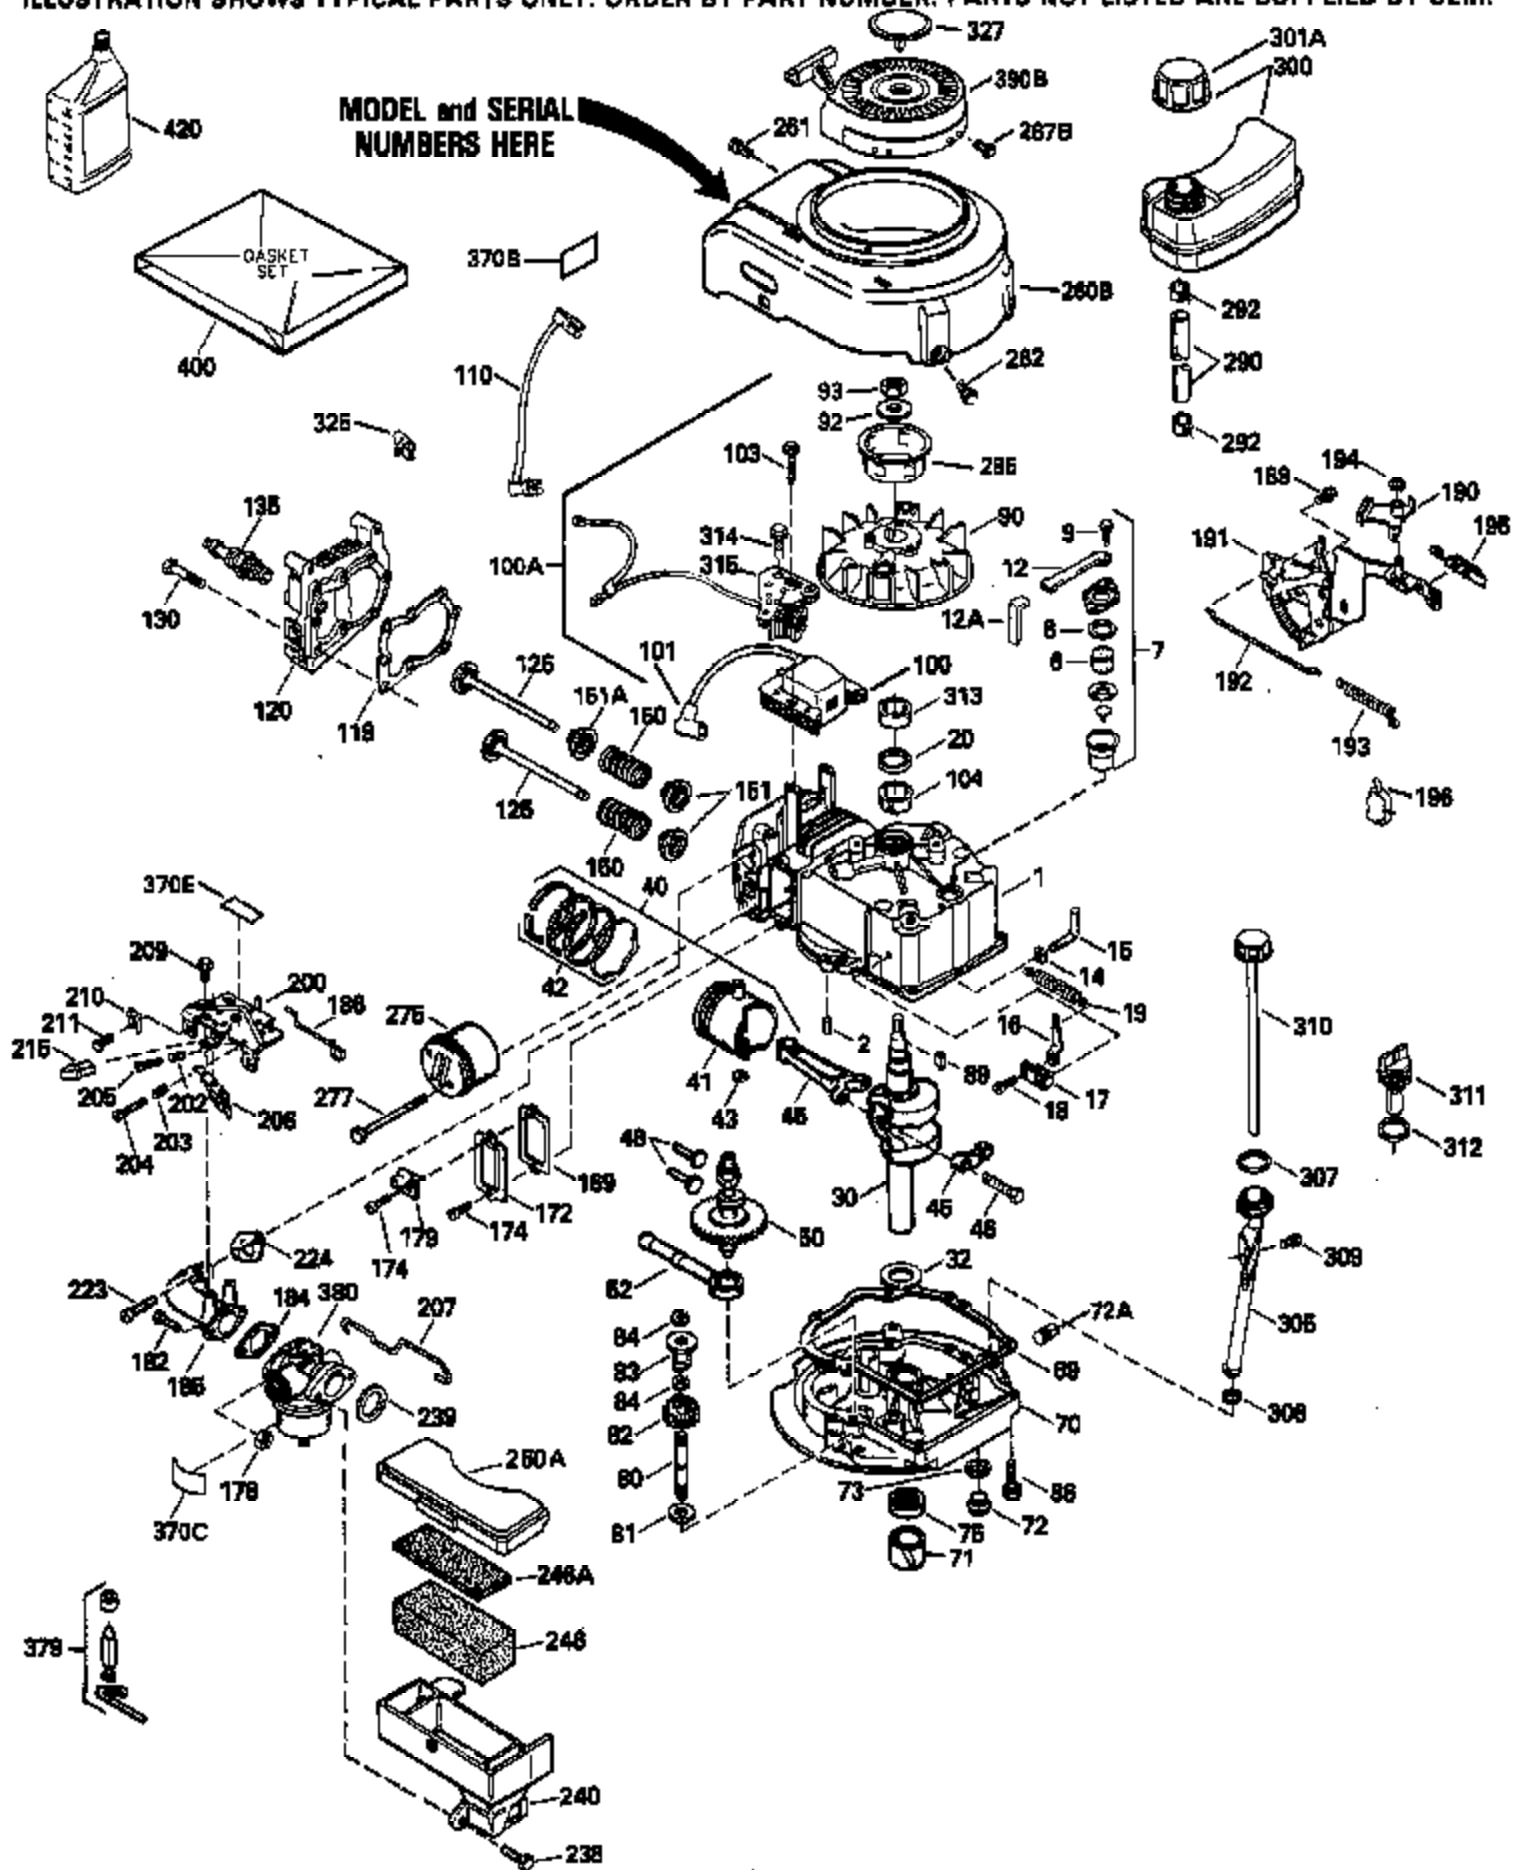

ILLUSTRATION SHOWS TYPICAL PARTS ONLY. ORDER BY PART NUMBER. PARTS NOT LISTED ARE SUPPLIED BY OEM.

MODEL and SERIAL NUMBERS HERE

Ref #	Part Number	Qty	Description
1	34975		Cylinder Ass'y. (Incl. 2, 8, 9 & 20) (2-1/2")
2	26727		Pin, Dowel
6	33734		Element, Breather
7	34214A		Breather Ass'y. (Incl. 6, 8, 9, 12 & 12A)
8	33735		* Gasket, Breather
9	30200		Screw, 10-24 x 9/16"
12A	34695		Elbow, Breather tube
12	33886		Tube, Breather
14	28277		Washer
15	30589		Rod, Governor (Incl. 14)
16	31383A		Lever, Governor
17	31335		Clamp, Governor lever
18	650548		Screw, 8-32 x 5/16"
19	31361		Spring, Extension
20	32600		Seal, Oil
30	35173		Crankshaft Ass'y.
32	32323		Washer, Thrust NOTE: This thrust washer maynot be required if a new crankshafthas been installed. Check the proper Mechanic's Handbook for acceptable end play. Use this .010" thrust washer if excess end play is measured.
40	34514		Piston, Pin & Ring Set (Std.) (2-1/2" Bore)
40	34515		Piston, Pin & Ring Set (.010" OS)
40	34516		Piston, Pin & Ring Set (.020" OS)
41	32538B		Piston & Pin Ass'y. (Incl. 43)(Std.)(2-1/2")
41	32548B		Piston & Pin Ass'y. (Incl. 43) (.010" OS)
41	32549B		Piston & Pin Ass'y. (Incl. 43) (.020" OS)
42	28986		Ring Set (Std.) (2-1/2" Bore)
42	28987		Ring Set (.010" OS)
42	28988		Ring Set (.020" OS)
43	20381		Ring, Piston pin retaining
45	30963B		Rod Assy., Connecting (Incl. 46)
46	32610A		Bolt, Connecting rod
48	27241		Lifter, Valve
50	33148A		Camshaft
52	29914		Oil Pump Assy.
69	35261		* Gasket, Mounting flange
70	35179		Flange Ass'y. (Incl. 72, 73, 75 & 80)
72	30572		Plug, Oil drain (Incl. 73)
73	28833		* Drain Plug Gasket (Not req. W/plastic plug)
75	27897		Seal, Oil
80	30574		Shaft, Governor
81	30590A		Washer, Flat
82	30591		Gear Assy., Governor (Incl. 81)
83	30588A		Spool, Governor
84	29193		Ring, Retaining
86	650488		Screw, 1/4-20 x 1-1/4"
89	611004		Flywheel Key
90	611028		Flywheel
92	650815		Washer, Belleville
93	650816		Nut, Flywheel
100	730207		Magneto-to-Solid State Conversion Kit (Includes solid state module, solid state flywheel key, and instructions.)(Use as required on external ignition engines only.)
100	34443A		Solid State Assy.
101	610118		Cover, Spark plug
103	650814		Screw, Torx T-15, 10-24 x 1"
110	34231		Ground Wire