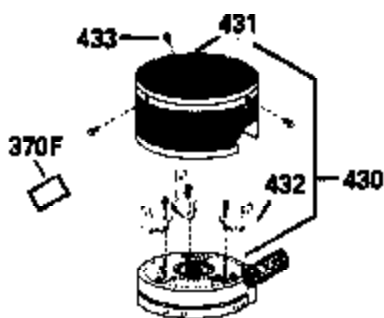

Ref #	Part Number	Qty	Description
274	26754A		* Gasket, Exhaust (Use as required)
277	650795		Screw, 1/4-20 x 2-1/4"
277A	30063		Screw, 1/4-20 x 1/2" (Use as required)
370F	34387		Decal, Instruction (Optional)
415	730162		Muffler Adap.Kit(Incl.274,277A)(Use a s req.)
430	730574		Debris Screen Kit (Incl. 370F,431-433)(Opt.)
431	35596		Screen, Debris (Optional)
432	35597		Bracket, Debris screen (Optional)
433	650910		Screw, 8-32 x 1/4" (Optional)