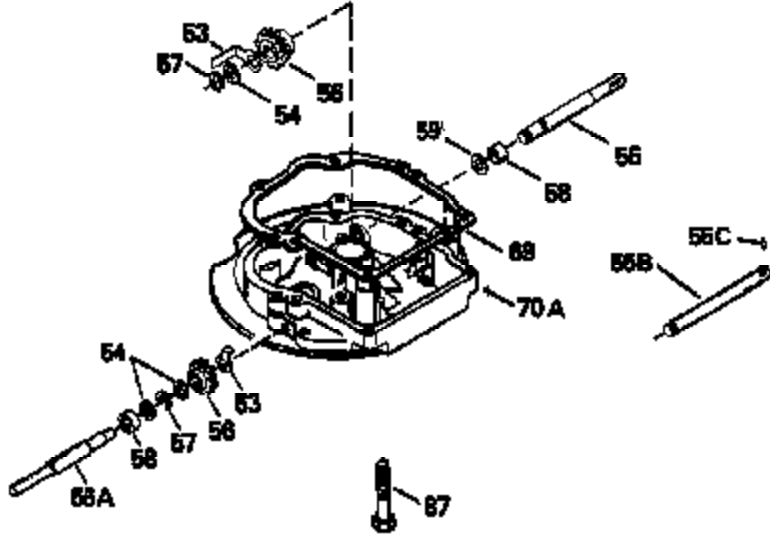

Ref #	Part Number	Qty	Description
19	31361		Spring, Extension
69	35261		* Gasket, Mounting flange
182	6201		Screw, 1/4-28 x 7/8"
185	31384A		Pipe, Intake (Incl. 224)
186	34337		Link, Governor spring
209	30200		Screw, 10-24 x 9/16"
223	650451		Screw, 1/4-20 x 1"
241	35067		Collar, Air cleaner (Black)
245	35066		Filter, Air cleaner
246B	35435		Filter, Pre-Air (Use as required)
247A	35068		Clamp, Air cleaner
250B	35065		Air Cleaner Cover Ass'y.