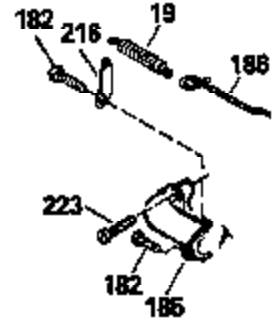

Ref #	Part Number	Qty	Description
19	31361		Spring, Extension
69	35261		* Gasket, Mounting flange
182	6201		Screw, 1/4-28 x 7/8"
185	31384A		Pipe, Intake (Incl. 224)
186	34337		Link, Governor spring
209	30200		Screw, 10-24 x 9/16"
223	650451		Screw, 1/4-20 x 1"
241	35067		Collar, Air cleaner (Black)
245	35066		Filter, Air cleaner
246B	35435		Filter, Pre-Air (Use as required)
247A	35068		Clamp, Air cleaner
250B	35065		Air Cleaner Cover Ass'y.