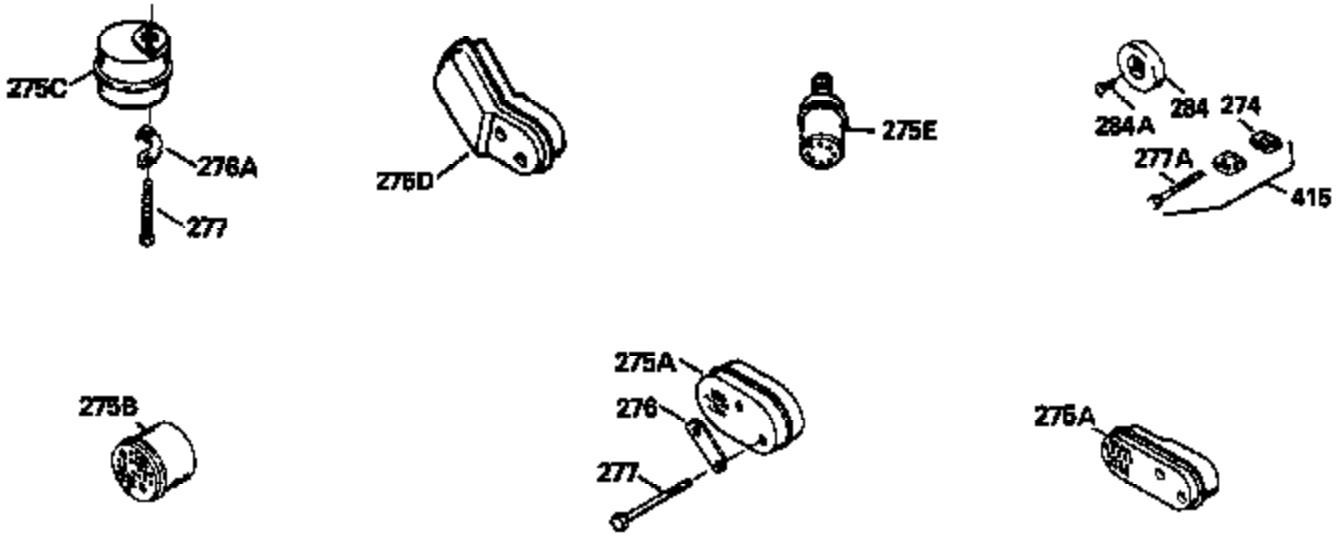

Ref #	Part Number	Qty	Description
274	26754A		* Gasket, Exhaust (Use as required)
277	650795		Screw, 1/4-20 x 2-1/4"
277A	30063		Screw, 1/4-20 x 1/2" (Use as required)
370F	34387		Decal, Instruction (Optional)
415	730162		Muffler Adap.Kit(Incl.274,277A)(Use a s req.)
430	730574		Debris Screen Kit (Incl. 370F,431-433)(Opt.)
431	35596		Screen, Debris (Optional)
432	35597		Bracket, Debris screen (Optional)
433	650910		Screw, 8-32 x 1/4" (Optional)