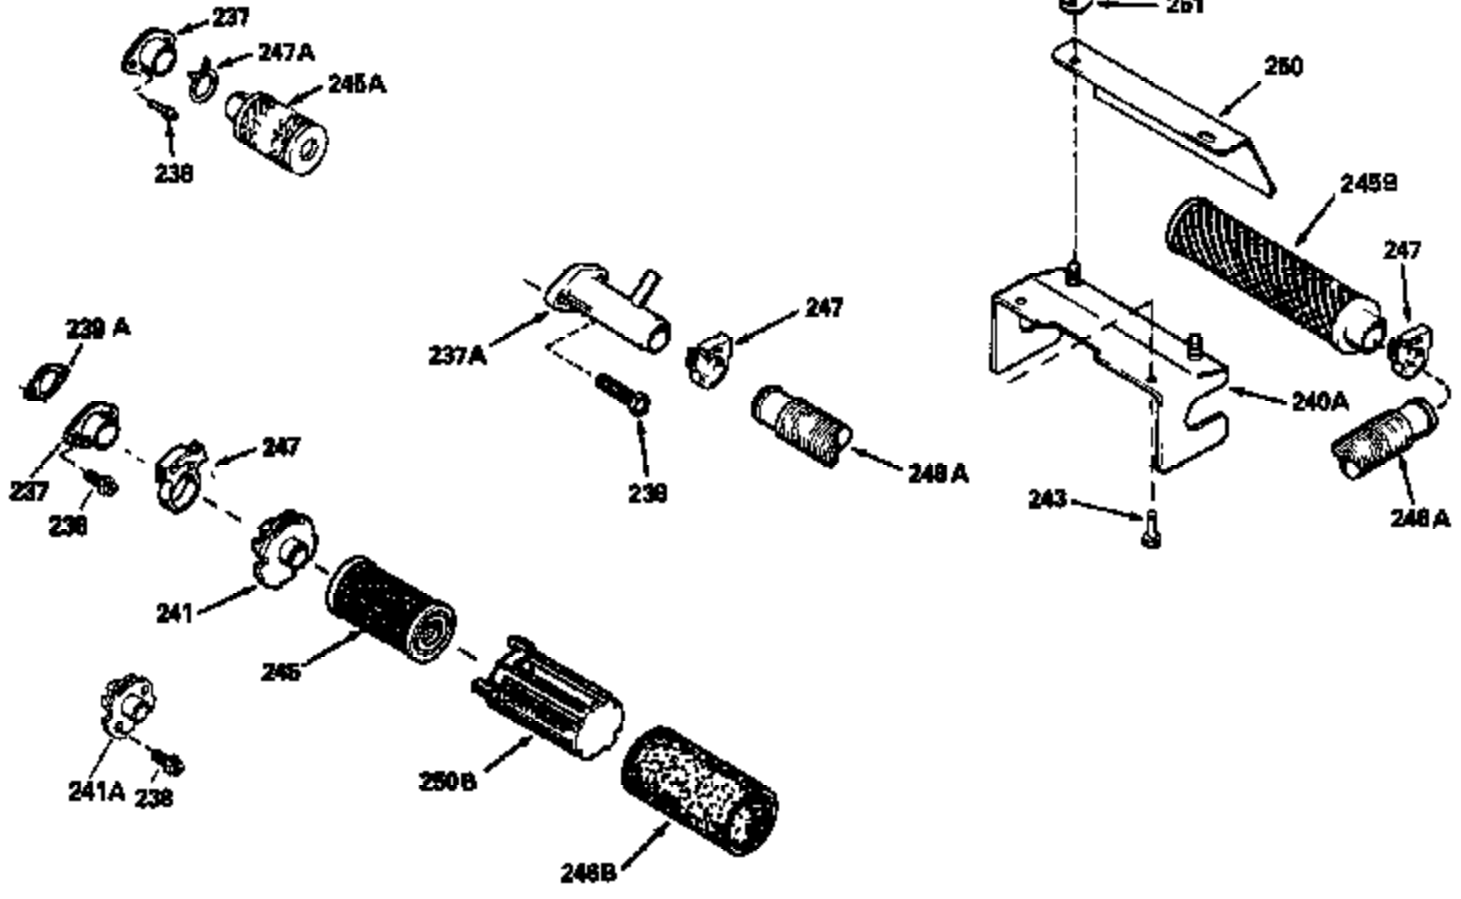

Ref #	Part Number	Qty	Description
19	31361		Spring, Extension
69	35261		* Gasket, Mounting flange
182	6201		Screw, 1/4-28 x 7/8"
185	31384A		Pipe, Intake (Incl. 224)
186	34337		Link, Governor spring
209	30200		Screw, 10-24 x 9/16"
223	650451		Screw, 1/4-20 x 1"
241	35067		Collar, Air cleaner (Black)
245	35066		Filter, Air cleaner
246B	35435		Filter, Pre-Air (Use as required)
247A	35068		Clamp, Air cleaner
250B	35065		Air Cleaner Cover Ass'y.