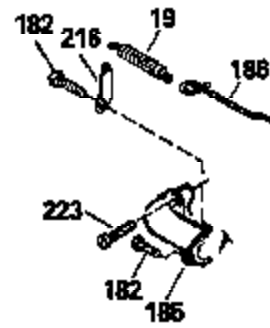

Ref #	Part Number	Qty	Description
19	31361		Spring, Extension
53	31745		Tang, Washer
54	31747		Washer, Flat
55	33774		Shaft, P.T.O.
56	33401		Right Hand Worm Gear
57	31749		Ring, Retaining
58	31744		Seal, Oil
59	31787		Washer, Flat
69	35261		* Gasket, Mounting flange
70A	35609		Flange Ass'y. (Incl.58, 72, 73, 75, 80 & 311)
87	650492		Screw, 1/4-20 x 2-1/4"
182	6201		Screw, 1/4-28 x 7/8"
185	31384A		Pipe, Intake (Incl. 224)
186	32653		Link, Governor spring
216	33086		Lever, Speed adjusting
223	650451		Screw, 1/4-20 x 1"
241	35067		Collar, Air cleaner (Black)
245	35066		Filter, Air cleaner
246B	35435		Filter, Pre-Air (Use as required)
247A	35068		Clamp, Air cleaner
250B	35065		Air Cleaner Cover Ass'y.