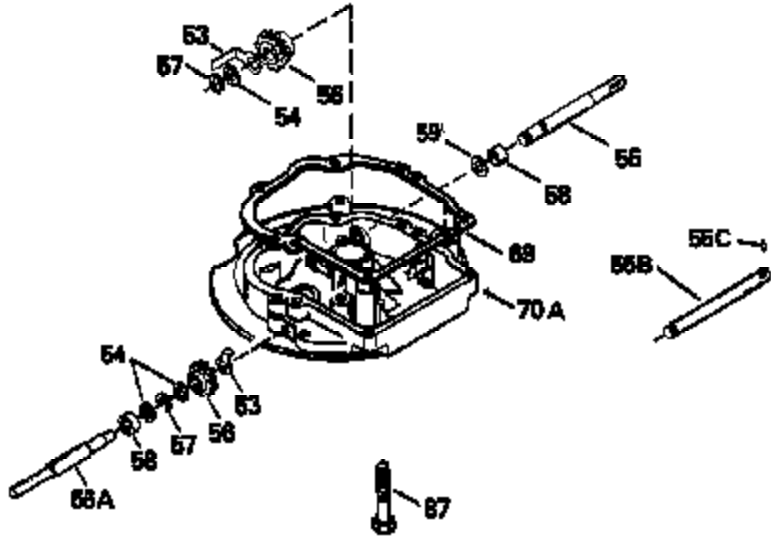

Ref #	Part Number	Qty	Description
19	31361		Spring, Extension
69	35261		* Gasket, Mounting flange
182	6201		Screw, 1/4-28 x 7/8"
185	31384A		Pipe, Intake (Incl. 224)
186	34337		Link, Governor spring
209	30200		Screw, 10-24 x 9/16"
223	650451		Screw, 1/4-20 x 1"
238	650806		Screw, 10-32 x 5/8"
240A	35100		Body, Air cleaner (Chrome)
243	650822		Screw, 1/4-15 x 1/2"
245B	35102		Air Cleaner Filter
246B	35435		Filter, Pre-Air (Use as required)
247A	35068		Clamp, Air cleaner
248A	35101		Intake tube, Air cleaner
250	35104		Air Cleaner Cover
251	650513		Nut, Wing, 1/4-20