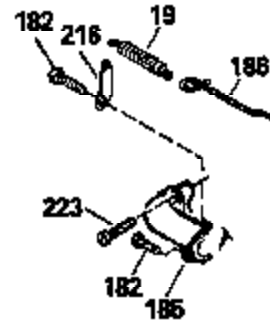

Ref #	Part Number	Qty	Description
19	31361		Spring, Extension
69	35261		* Gasket, Mounting flange
182	6201		Screw, 1/4-28 x 7/8"
185	31384A		Pipe, Intake (Incl. 224)
186	34337		Link, Governor spring
209	30200		Screw, 10-24 x 9/16"
223	650451		Screw, 1/4-20 x 1"
238	650806		Screw, 10-32 x 5/8"
240A	35100		Body, Air cleaner (Chrome)
243	650822		Screw, 1/4-15 x 1/2"
245B	35102		Air Cleaner Filter
246B	35435		Filter, Pre-Air (Use as required)
247A	35068		Clamp, Air cleaner
248A	35101		Intake tube, Air cleaner
250	35104		Air Cleaner Cover
251	650513		Nut, Wing, 1/4-20