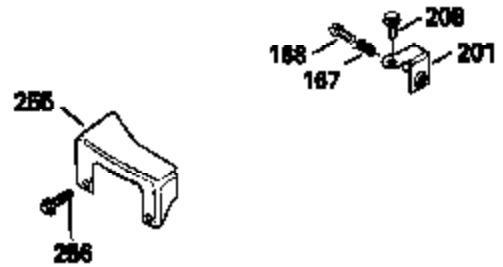

Ref #	Part Number	Qty	Description
19	31361		Spring, Extension
69	35261		* Gasket, Mounting flange
182	6201		Screw, 1/4-28 x 7/8"
185	31384A		Pipe, Intake (Incl. 224)
186	34337		Link, Governor spring
209	30200		Screw, 10-24 x 9/16"
223	650451		Screw, 1/4-20 x 1"
238	650806		Screw, 10-32 x 5/8"
240A	35100		Body, Air cleaner (Chrome)
243	650822		Screw, 1/4-15 x 1/2"
245B	35102		Air Cleaner Filter
246B	35435		Filter, Pre-Air (Use as required)
247A	35068		Clamp, Air cleaner
248A	35101		Intake tube, Air cleaner
250	35104		Air Cleaner Cover
251	650513		Nut, Wing, 1/4-20