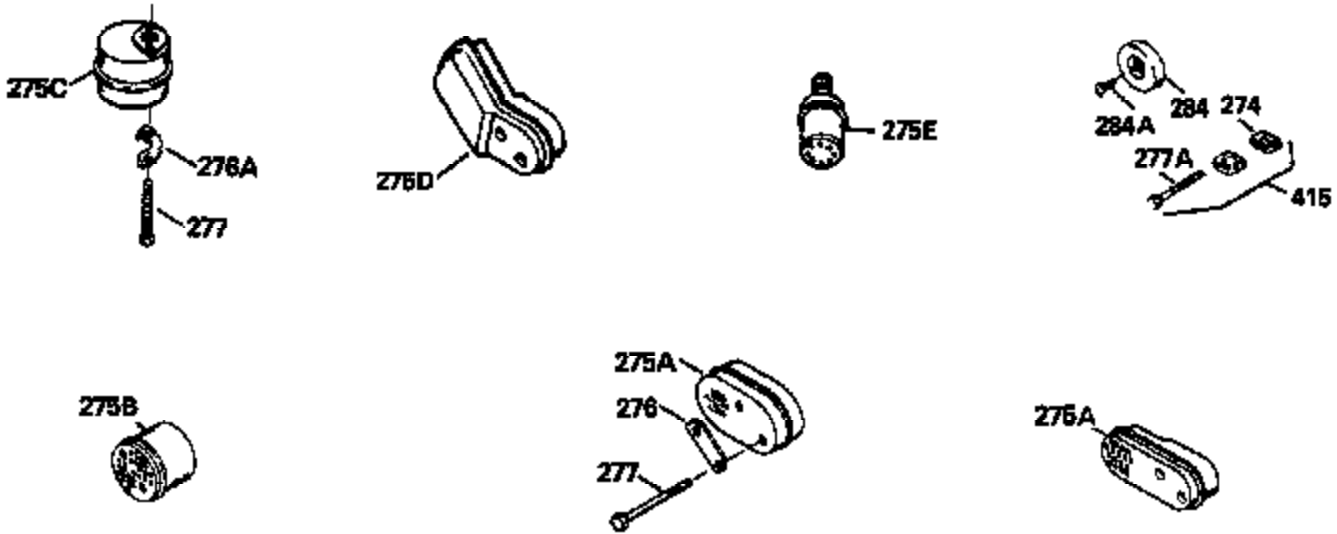

Ref #	Part Number	Qty	Description
210	27793		Clip, Conduit
211	28942		Screw, 10-32 x 3/8"
274	26754A		* Gasket, Exhaust (Use as required)
275A	391019		Muffler
277A	30063		Screw, 1/4-20 x 1/2" (Use as required)
277	650795		Screw, 1/4-20 x 2-1/4"
370F	34387		Decal, Instruction (Optional)
415	730162		Muffler Adap.Kit(Incl.274,277A)(Use a s req.)
430	730574		Debris Screen Kit (Incl. 370F,431-433)(Opt.)
431	35596		Screen, Debris (Optional)
432	35597		Bracket, Debris screen (Optional)
433	650910		Screw, 8-32 x 1/4" (Optional)