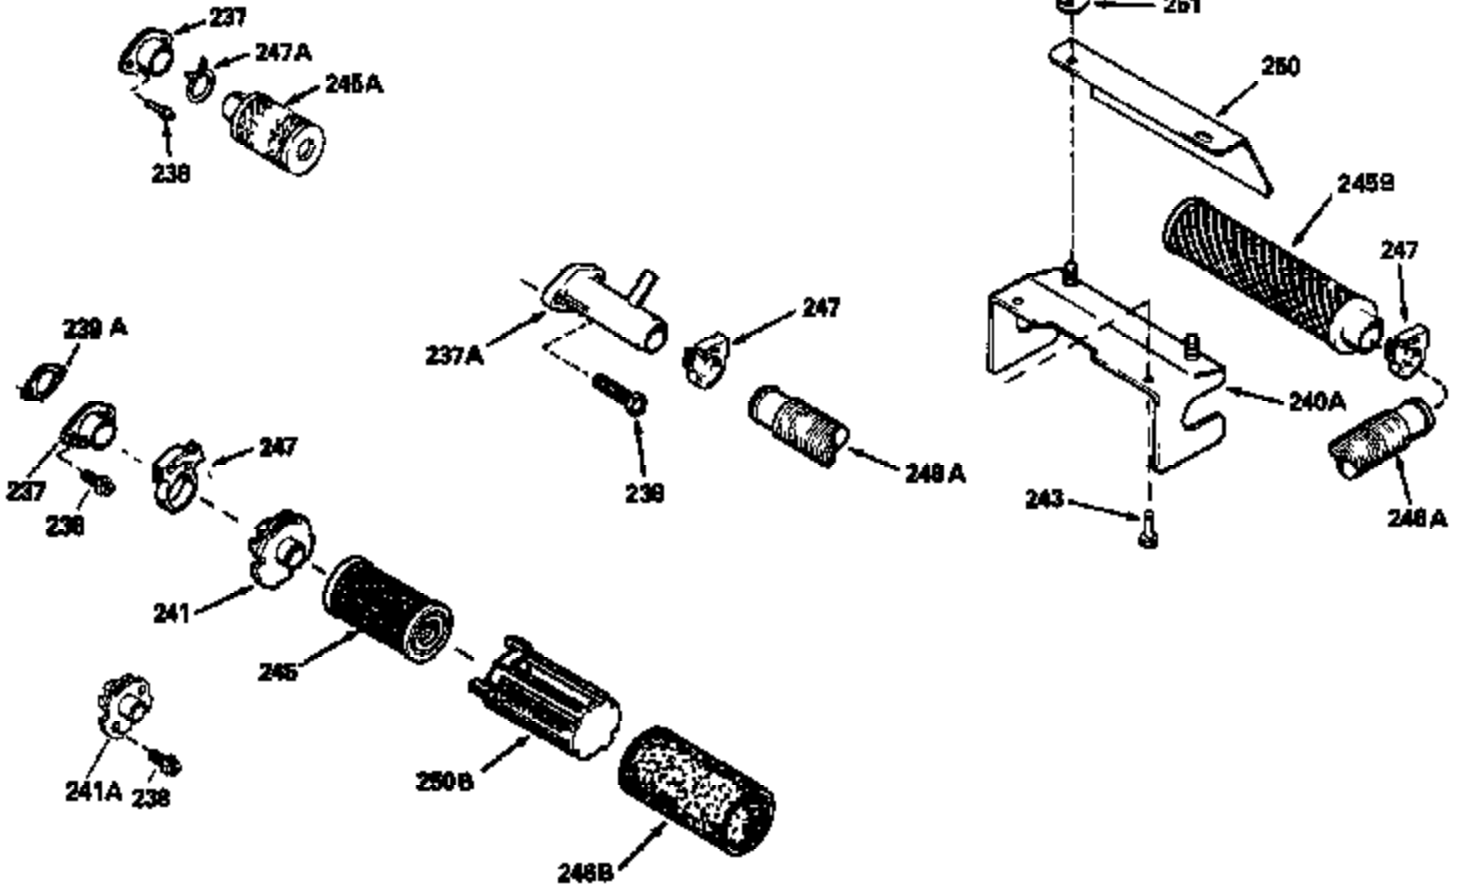

Ref #	Part Number	Qty	Description
19	31361		Spring, Extension
69	35261		* Gasket, Mounting flange
182	6201		Screw, 1/4-28 x 7/8"
185	31384A		Pipe, Intake (Incl. 224)
186	34337		Link, Governor spring
209	30200		Screw, 10-24 x 9/16"
223	650451		Screw, 1/4-20 x 1"
238	650806		Screw, 10-32 x 5/8"
240A	35100		Body, Air cleaner (Chrome)
243	650822		Screw, 1/4-15 x 1/2"
245B	35102		Air Cleaner Filter
246B	35435		Filter, Pre-Air (Use as required)
247A	35068		Clamp, Air cleaner
248A	35101		Intake tube, Air cleaner
250	35104		Air Cleaner Cover
251	650513		Nut, Wing, 1/4-20