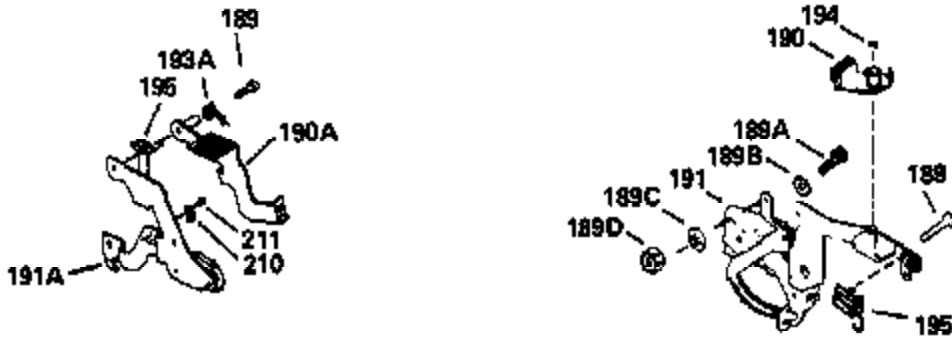

Ref #	Part Number	Qty	Description
189	650839		Screw, 1/4-20 x 3/8"
190	35831		Lever, Brake
191	35041A		Bracket Assy., S.E. Brake (Incl. 195)
194	32309		Ring, Retaining
195	610973		Terminal Assy.
210	27793		Clip, Conduit
211	28942		Screw, 10-32 x 3/8"
274	26754A		* Gasket, Exhaust (Use as required)
275A	391019		Muffler
277	650795		Screw, 1/4-20 x 2-1/4"
277A	30063		Screw, 1/4-20 x 1/2" (Use as required)
370F	34387		Decal, Instruction (Optional)
415	730162		Muffler Adap.Kit(Incl.274,277A)(Use a s req.)
430	730574		Debris Screen Kit (Incl. 370F,431-433)(Opt.)
431	35596		Screen, Debris (Optional)
432	35597		Bracket, Debris screen (Optional)
433	650910		Screw, 8-32 x 1/4" (Optional)