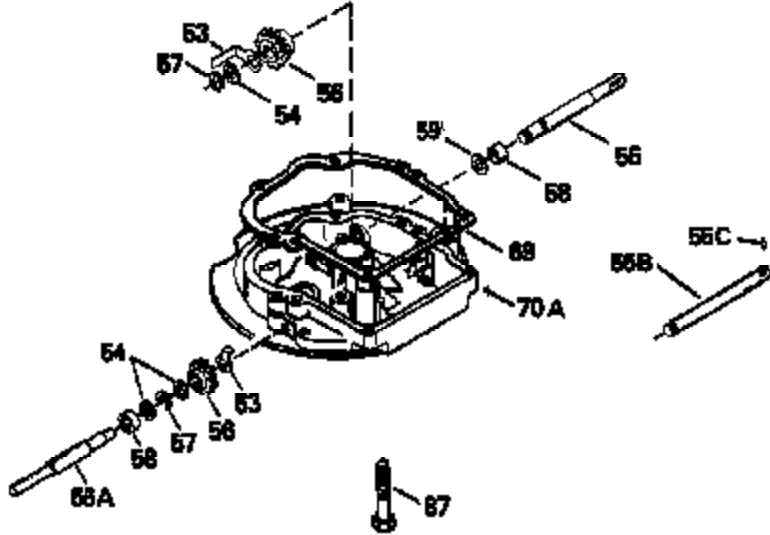

Ref #	Part Number	Qty	Description
19	31361		Spring, Extension
53	31745		Tang, Washer
54	31747		Washer, Flat
55A	35152		Shaft, P.T.O.
56	31746		Left Hand Worm Gear
57	33537		Ring, Retaining
58	31744		Seal, Oil
69	35261		* Gasket, Mounting flange
70A	33653A		Flange Ass'y. (Incl.58, 72, 72A, 73, 75 & 80)
87	650492		Screw, 1/4-20 x 2-1/4"
182	6201		Screw, 1/4-28 x 7/8"
185	31384A		Pipe, Intake (Incl. 224)
186	34337		Link, Governor spring
209	30200		Screw, 10-24 x 9/16"
223	650451		Screw, 1/4-20 x 1"
238	650806		Screw, 10-32 x 5/8"
246B	35435		Filter, Pre-Air (Use as required)