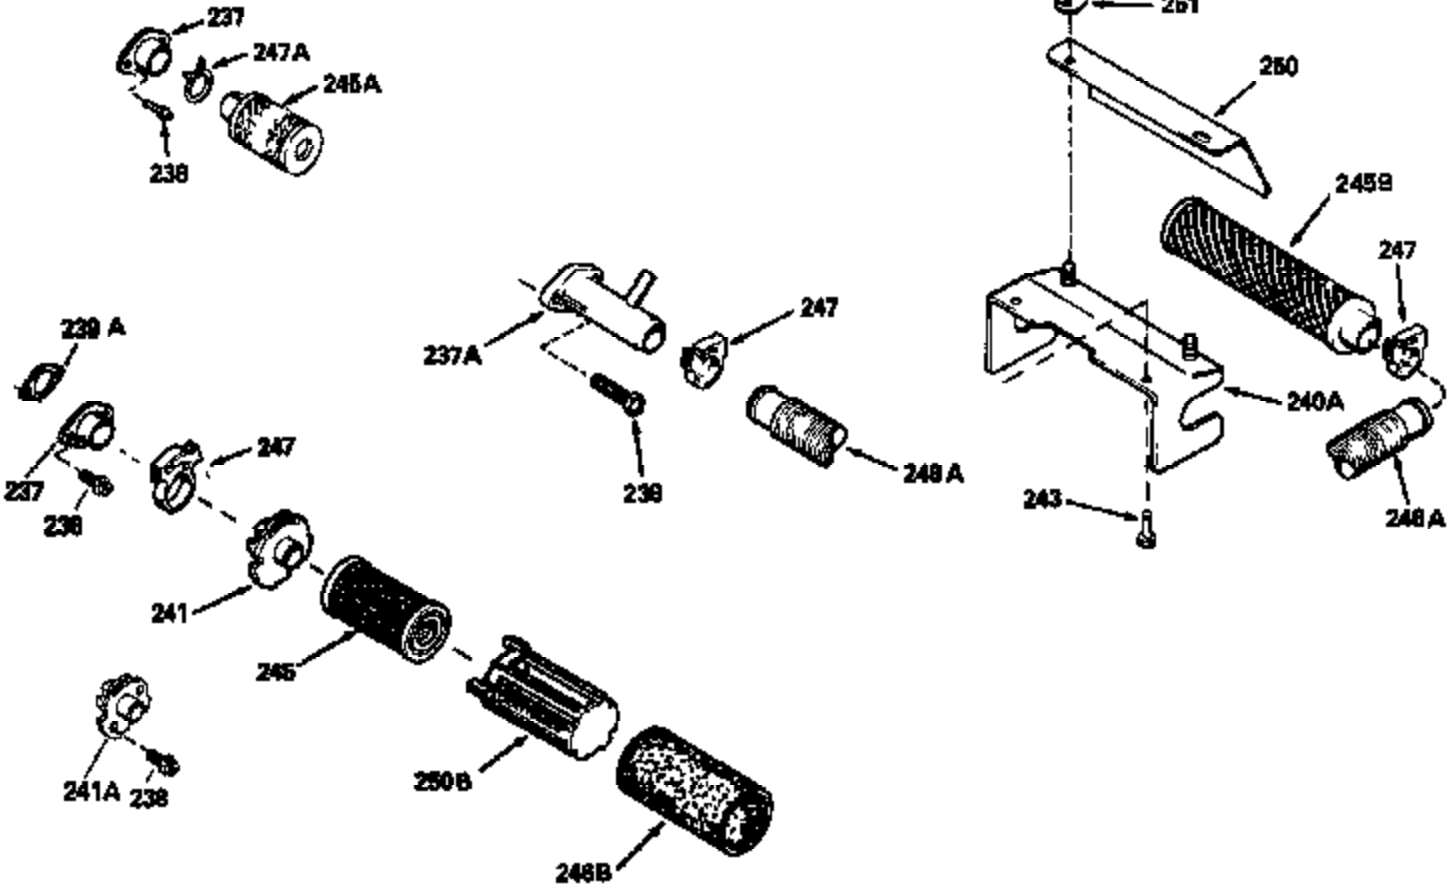

Ref #	Part Number	Qty	Description
19	31361		Spring, Extension
53	31745		Tang, Washer
54	31747		Washer, Flat
55A	35152		Shaft, P.T.O.
56	31746		Left Hand Worm Gear
57	33537		Ring, Retaining
58	31744		Seal, Oil
69	35261		* Gasket, Mounting flange
70A	33653A		Flange Ass'y. (Incl.58, 72, 72A, 73, 75 & 80)
87	650492		Screw, 1/4-20 x 2-1/4"
182	6201		Screw, 1/4-28 x 7/8"
185	31384A		Pipe, Intake (Incl. 224)
186	34337		Link, Governor spring
209	30200		Screw, 10-24 x 9/16"
223	650451		Screw, 1/4-20 x 1"
238	650806		Screw, 10-32 x 5/8"
246B	35435		Filter, Pre-Air (Use as required)