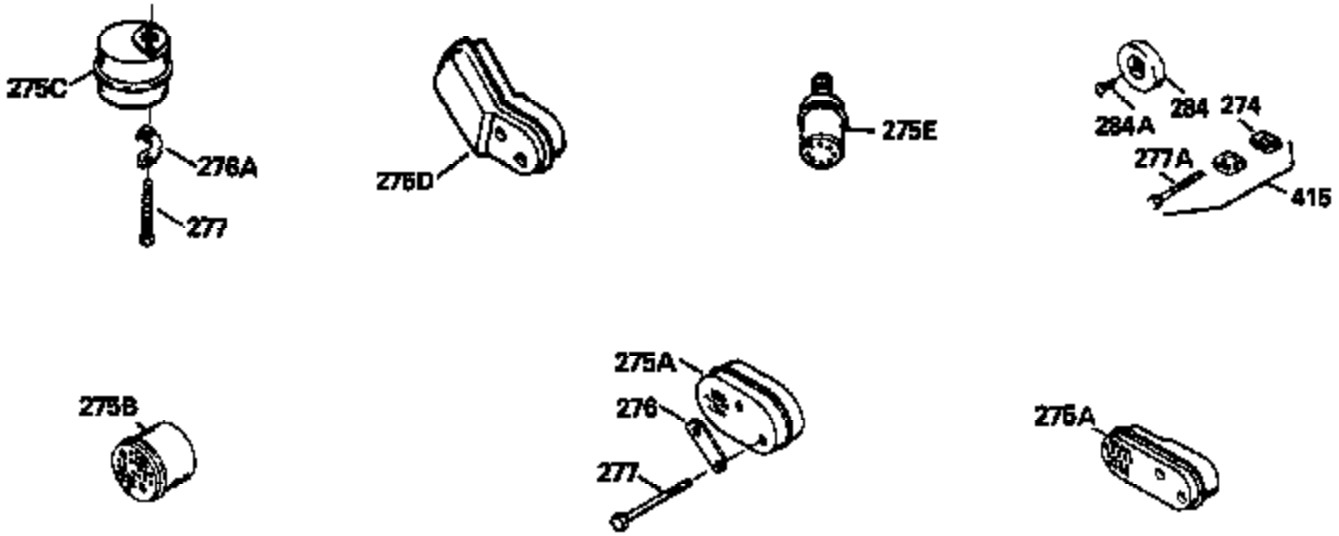

Ref #	Part Number	Qty	Description
189	650839		Screw, 1/4-20 x 3/8"
190	35831		Lever, Brake
191	35041A		Bracket Assy., S.E. Brake (Incl. 195)
194	32309		Ring, Retaining
195	610973		Terminal Assy.
210	27793		Clip, Conduit
211	28942		Screw, 10-32 x 3/8"
274	26754A		* Gasket, Exhaust (Use as required)
275A	391019		Muffler
277	650795		Screw, 1/4-20 x 2-1/4"
277A	30063		Screw, 1/4-20 x 1/2" (Use as required)
370F	34387		Decal, Instruction (Optional)
415	730162		Muffler Adap.Kit(Incl.274,277A)(Use a s req.)
430	730574		Debris Screen Kit (Incl. 370F,431-433)(Opt.)
431	35596		Screen, Debris (Optional)
432	35597		Bracket, Debris screen (Optional)
433	650910		Screw, 8-32 x 1/4" (Optional)