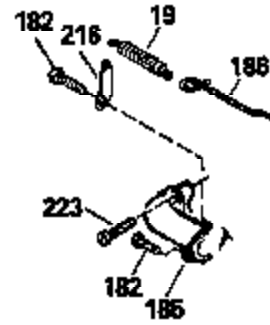

Ref #	Part Number	Qty	Description
19	31361		Spring, Extension
53	31745		Tang, Washer
54	31747		Washer, Flat
55A	35152		Shaft, P.T.O.
56	31746		Left Hand Worm Gear
57	33537		Ring, Retaining
58	31744		Seal, Oil
69	35261		* Gasket, Mounting flange
70A	33653A		Flange Ass'y. (Incl.58, 72, 72A, 73, 75 & 80)
87	650492		Screw, 1/4-20 x 2-1/4"
182	6201		Screw, 1/4-28 x 7/8"
185	31384A		Pipe, Intake (Incl. 224)
186	34337		Link, Governor spring
209	30200		Screw, 10-24 x 9/16"
223	650451		Screw, 1/4-20 x 1"
238	650806		Screw, 10-32 x 5/8"
246B	35435		Filter, Pre-Air (Use as required)