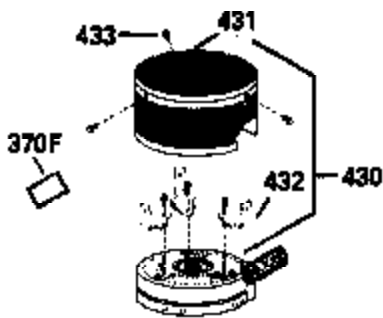

Ref #	Part Number	Qty	Description
189	650839		Screw, 1/4-20 x 3/8"
190	35831		Lever, Brake
191	35041A		Bracket Assy., S.E. Brake (Incl. 195)
194	32309		Ring, Retaining
195	610973		Terminal Assy.
210	27793		Clip, Conduit
211	28942		Screw, 10-32 x 3/8"
274	26754A		* Gasket, Exhaust (Use as required)
275A	391019		Muffler
277	650795		Screw, 1/4-20 x 2-1/4"
277A	30063		Screw, 1/4-20 x 1/2" (Use as required)
370F	34387		Decal, Instruction (Optional)
415	730162		Muffler Adap.Kit(Incl.274,277A)(Use a s req.)
430	730574		Debris Screen Kit (Incl. 370F,431-433)(Opt.)
431	35596		Screen, Debris (Optional)
432	35597		Bracket, Debris screen (Optional)
433	650910		Screw, 8-32 x 1/4" (Optional)