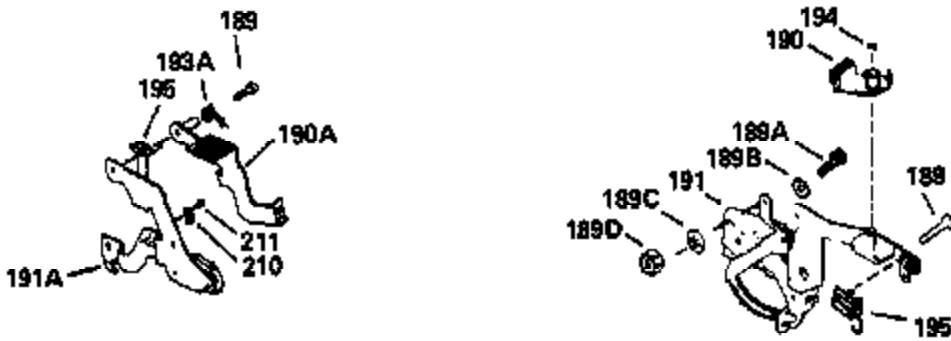

Ref #	Part Number	Qty	Description
189	650839		Screw, 1/4-20 x 3/8"
190	35831		Lever, Brake
191	35015B		Bracket Assy., S.E. Brake (Incl. 195)
194	32309		Ring, Retaining
195	610973		Terminal Assy.
210	27793		Clip, Conduit
211	28942		Screw, 10-32 x 3/8"
274	26754A		* Gasket, Exhaust (Use as required)
277	650795		Screw, 1/4-20 x 2-1/4"
277A	30063		Screw, 1/4-20 x 1/2" (Use as required)
370F	34387		Decal, Instruction (Optional)
415	730162		Muffler Adap.Kit(Incl.274,277A)(Use a s req.)
430	730574		Debris Screen Kit (Incl. 370F,431-433)(Opt.)
431	35596		Screen, Debris (Optional)
432	35597		Bracket, Debris screen (Optional)
433	650910		Screw, 8-32 x 1/4" (Optional)