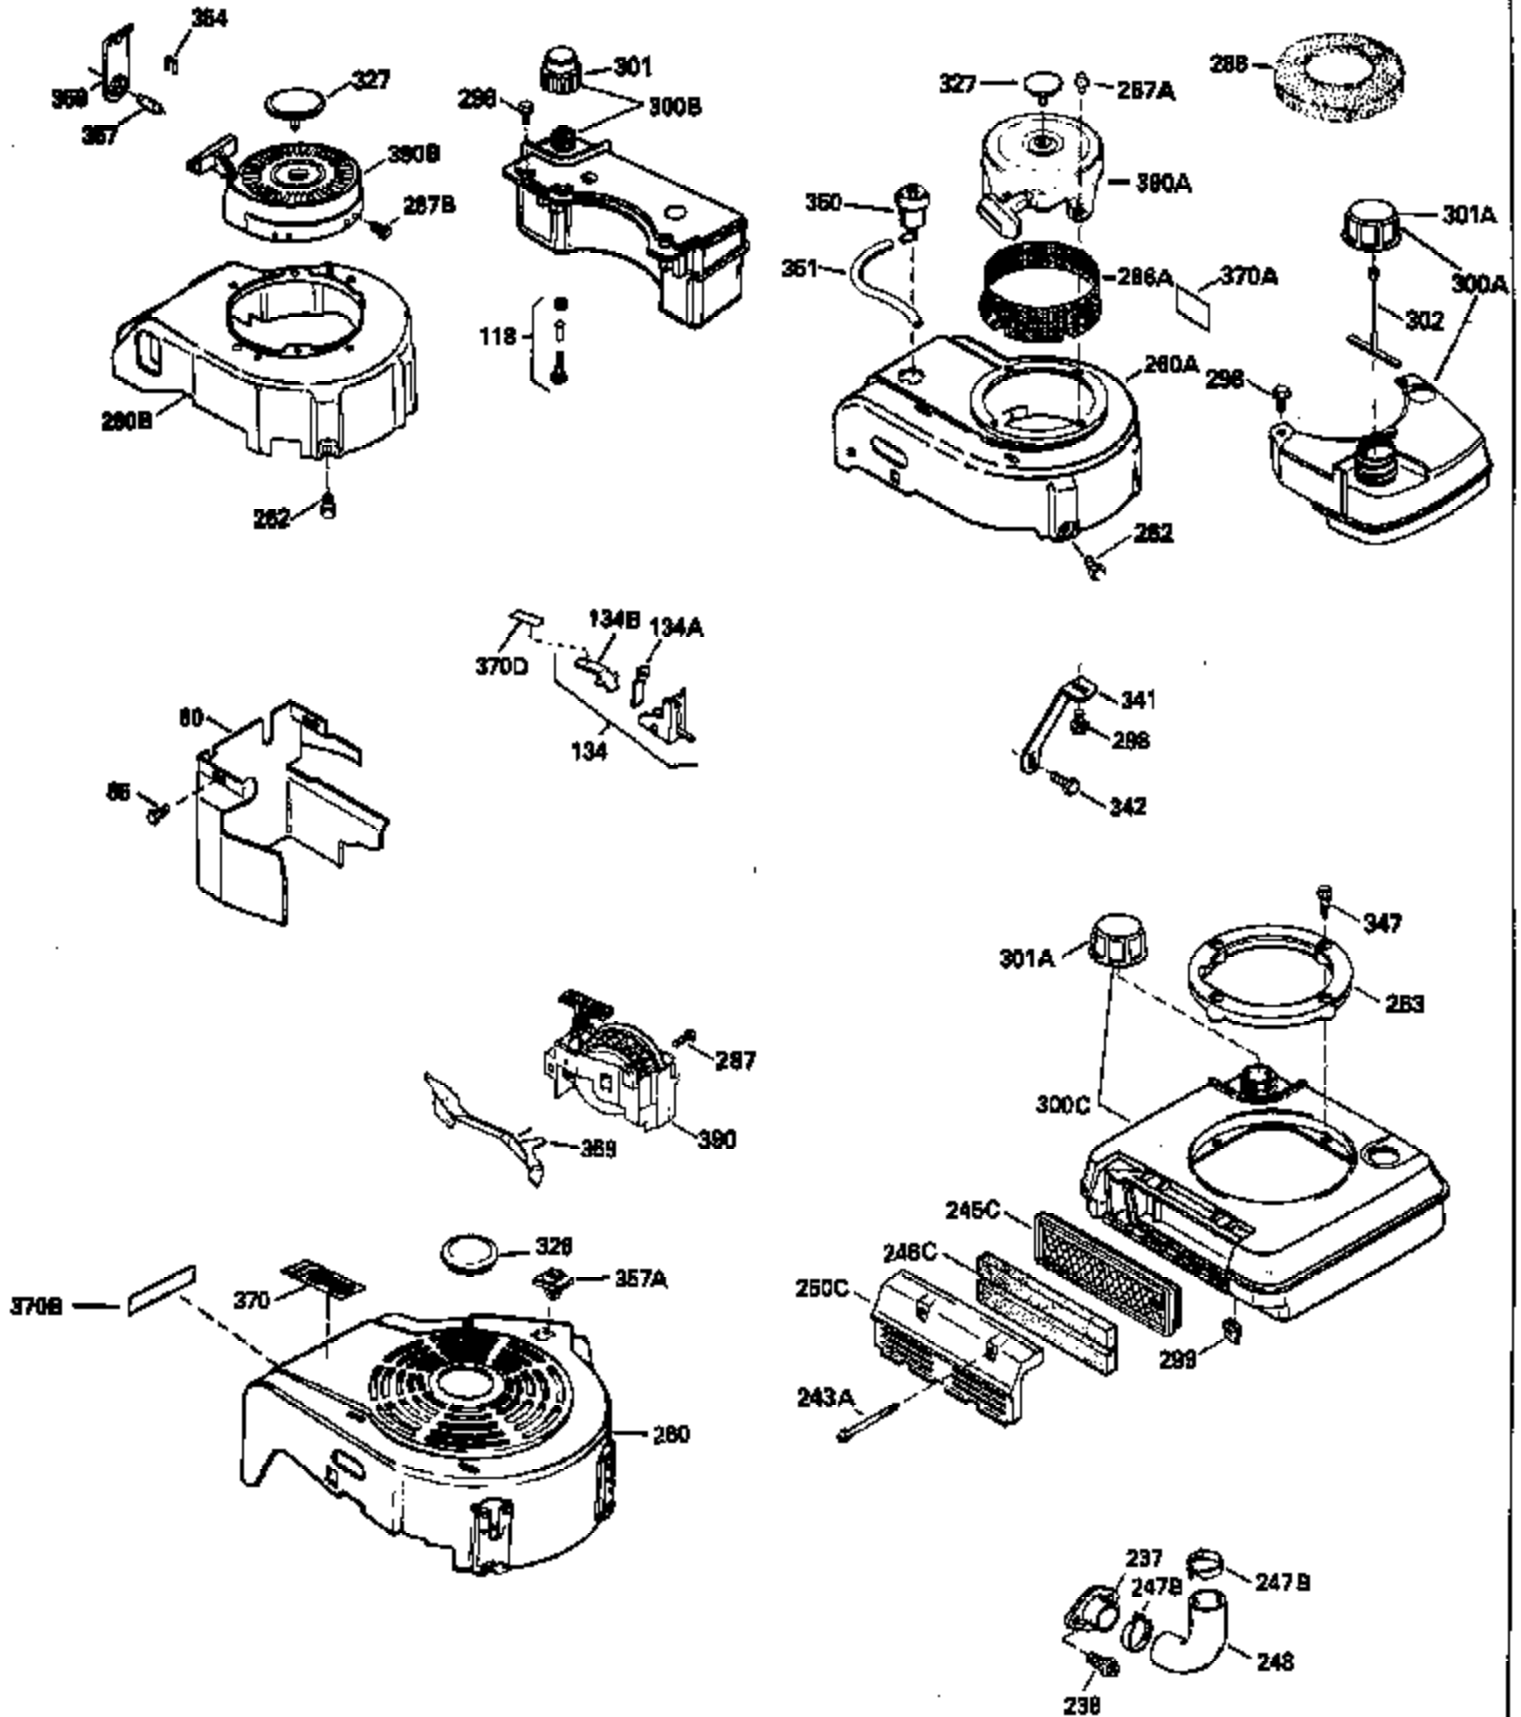

ILLUSTRATION SHOWS TYPICAL PARTS ONLY. ORDER BY PART NUMBER. PARTS NOT LISTED ARE SUPPLIED BY OEM.

Ref #	Part Number	Qty	Description
118	730194		Rope Guide Kit (Use as required with 34476 fuel tank)
238	650806		Screw, 10-32 x 5/8"
246C	35705		Filter, Pre-Air (Optional)
260A	34859		Housing, Blower
262	650831		Screw, 1/4-20 x 15/32"
286	35009		Screen, Starter cup
287A	650735		Screw, 10-24 x 3/8" (Use as required)
287A			Pop Rivet, (3/16" Dia.)(Purchase locally)
301	33032		Fuel Cap
370A	34346		Decal, Instruction
370	550223		Decal, Name
390A	590420A		Rewind Starter (Refer to Division 5, Section C, page 25 or Fiche 8, Grid G-7 for breakdown)