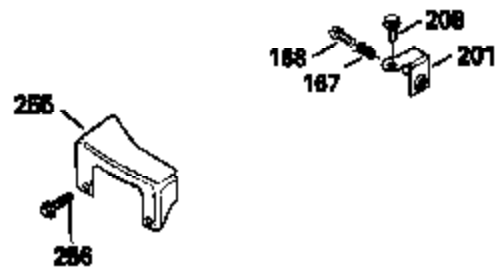

Ref #	Part Number	Qty	Description
19	31361		Spring, Extension
53	31745		Tang, Washer
54	31747		Washer, Flat
55A	35152		Shaft, P.T.O.
56	31746		Left Hand Worm Gear
57	33537		Ring, Retaining
58	31744		Seal, Oil
69	35261		* Gasket, Mounting flange
70A	33535B		Flange Ass'y. (Incl.58, 72, 72A, 73, 75 & 80)
87	650492		Screw, 1/4-20 x 2-1/4"
182	6201		Screw, 1/4-28 x 7/8"
185	31384A		Pipe, Intake (Incl. 224)
186	34337		Link, Governor spring
209	30200		Screw, 10-24 x 9/16"
223	650451		Screw, 1/4-20 x 1"
238	650806		Screw, 10-32 x 5/8"
246B	35435		Filter, Pre-Air (Use as required)