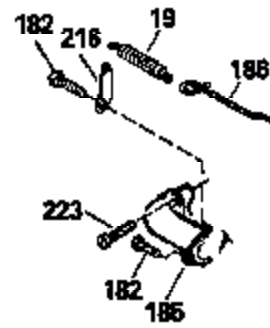

Ref #	Part Number	Qty	Description
19	31361		Spring, Extension
53	31745		Tang, Washer
54	31747		Washer, Flat
55A	35152		Shaft, P.T.O.
56	31746		Left Hand Worm Gear
57	33537		Ring, Retaining
58	31744		Seal, Oil
69	35261		* Gasket, Mounting flange
70A	33535B		Flange Ass'y. (Incl.58, 72, 72A, 73, 75 & 80)
87	650492		Screw, 1/4-20 x 2-1/4"
182	6201		Screw, 1/4-28 x 7/8"
185	31384A		Pipe, Intake (Incl. 224)
186	34337		Link, Governor spring
209	30200		Screw, 10-24 x 9/16"
223	650451		Screw, 1/4-20 x 1"
238	650806		Screw, 10-32 x 5/8"
246B	35435		Filter, Pre-Air (Use as required)