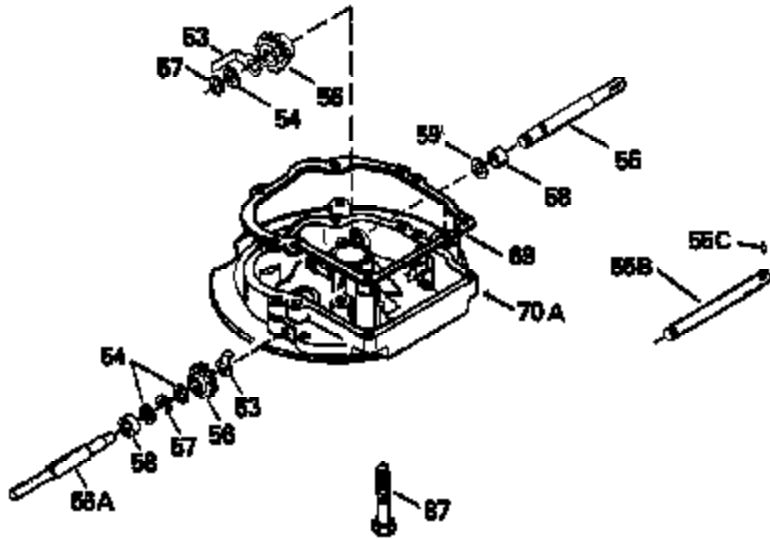

Ref #	Part Number	Qty	Description
19	31361		Spring, Extension
53	31745		Tang, Washer
54	31747		Washer, Flat
55A	35152		Shaft, P.T.O.
56	31746		Left Hand Worm Gear
57	33537		Ring, Retaining
58	31744		Seal, Oil
69	35261		* Gasket, Mounting flange
70A	33535B		Flange Ass'y. (Incl.58, 72, 72A, 73, 75 & 80)
87	650492		Screw, 1/4-20 x 2-1/4"
182	6201		Screw, 1/4-28 x 7/8"
185	31384A		Pipe, Intake (Incl. 224)
186	34337		Link, Governor spring
209	30200		Screw, 10-24 x 9/16"
223	650451		Screw, 1/4-20 x 1"
238	650806		Screw, 10-32 x 5/8"
246B	35435		Filter, Pre-Air (Use as required)