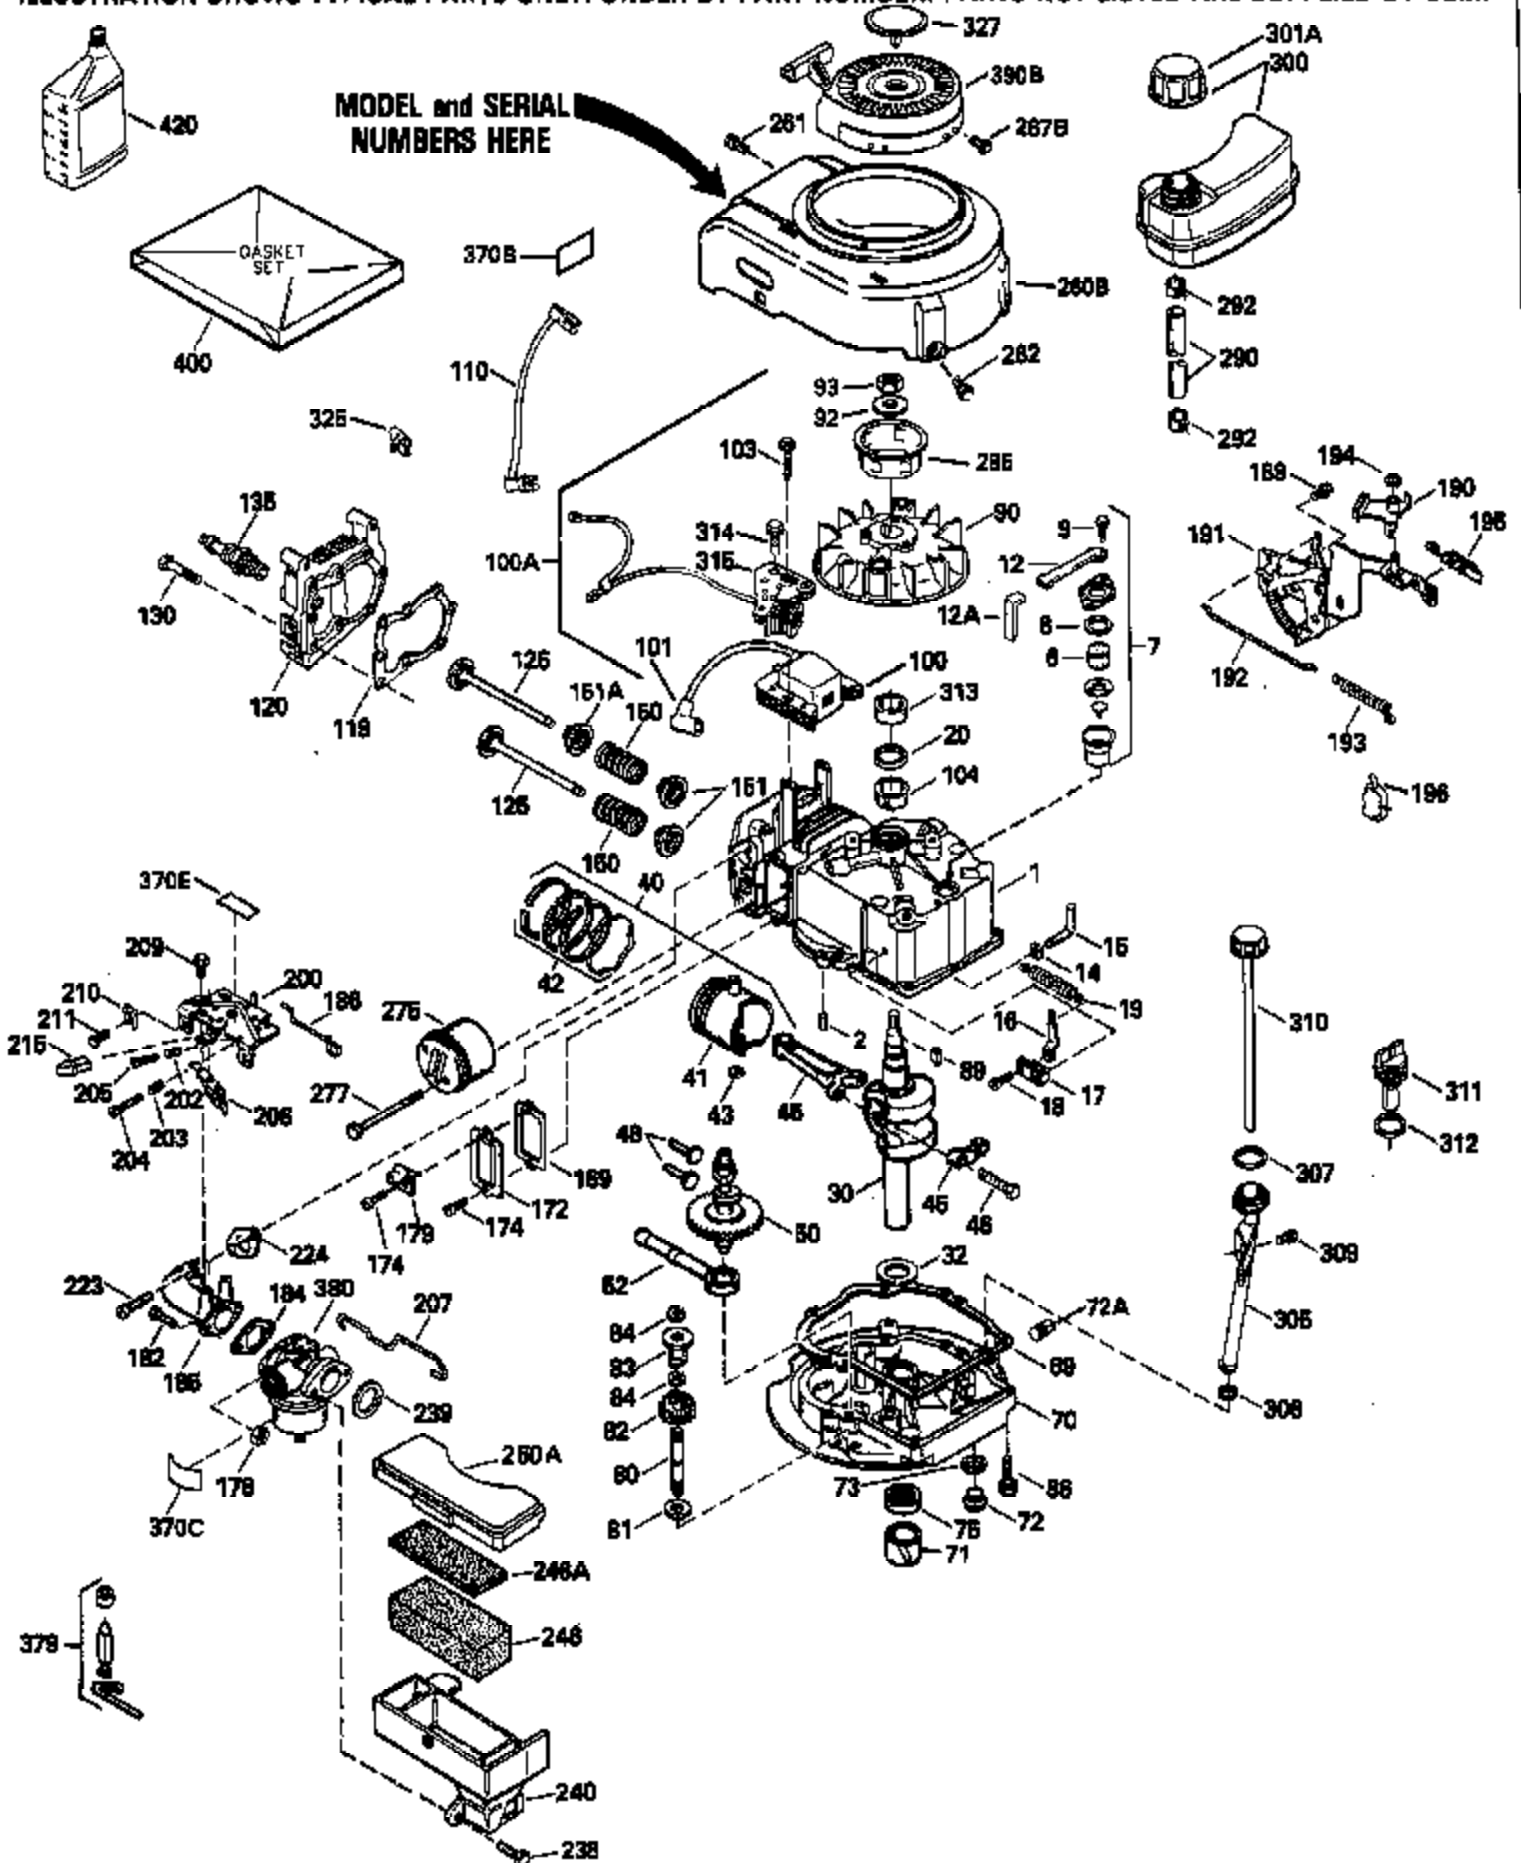

ILLUSTRATION SHOWS TYPICAL PARTS ONLY. ORDER BY PART NUMBER. PARTS NOT LISTED ARE SUPPLIED BY OEM.

Ref #	Part Number	Qty	Description
1	34975		Cylinder Ass'y. (Incl. 2, 8, 9 & 20) (2-1/2")
2	26727		Pin, Dowel
6	33734		Element, Breather
7	34214A		Breather Ass'y. (Incl. 6, 8, 9, 12 & 12A)
8	33735		* Gasket, Breather
9	30200		Screw, 10-24 x 9/16"
12	33886		Tube, Breather
14	28277		Washer
15	31513		Rod, Governor
16	31383A		Lever, Governor
17	31335		Clamp, Governor lever
18	650548		Screw, 8-32 x 5/16"
19	31361		Spring, Extension
20	32600		Seal, Oil
30	34759A		Crankshaft Ass'y.
40	34514		Piston, Pin & Ring Set (Std.) (2-1/2" Bore)
40	34515		Piston, Pin & Ring Set (.010" OS)
40	34516		Piston, Pin & Ring Set (.020" OS)
41	32538B		Piston & Pin Ass'y. (Incl. 43)(Std.)(2-1/2")
41	32548B		Piston & Pin Ass'y. (Incl. 43) (.010" OS)
41	32549B		Piston & Pin Ass'y. (Incl. 43) (.020" OS)
42	28986		Ring Set (Std.) (2-1/2" Bore)
42	28987		Ring Set (.010" OS)
42	28988		Ring Set (.020" OS)
43	20381		Ring, Piston pin retaining
45	30963B		Rod Assy., Connecting (Incl. 46)
46	32610A		Bolt, Connecting rod
48	27241		Lifter, Valve
50	33533		Camshaft (MCR)
52	29914		Oil Pump Assy.
69	35261		* Gasket, Mounting flange
72	30572		Plug, Oil drain (Incl. 73)
73	28833		* Drain Plug Gasket (Not req. W/plastic plug)
75	26208		Seal, Oil
80	30574		Shaft, Governor
81	30590A		Washer, Flat
82	30591		Gear Assy., Governor (Incl. 81)
83	30588A		Spool, Governor
84	29193		Ring, Retaining
86	650488		Screw, 1/4-20 x 1-1/4"
89	611004		Flywheel Key
90	611046A		Flywheel
92	650815		Washer, Belleville
93	650816		Nut, Flywheel
100	730207		Magneto-to-Solid State Conversion Kit (Includes solid state module, solid state flywheel key, and instructions.)(Use as required on external ignition engines only.)
100	34443A		Solid State Assy.
103	650814		Screw, Torx T-15, 10-24 x 1"
110	34961		Ground Wire
119	29953C		* Gasket, Cylinder head
120	34335		Head, Cylinder
125	29313C		Exhaust Valve (Std.) (Incl. 151)
125	29315C		Exhaust Valve (1/32" OS) (Incl. 151)
126	29314B		Intake Valve (Std.) (Incl. 151)
126	29315C		Intake Valve (1/32" OS) (Incl. 151)
130	6021A		Screw, 5/16-18 x 1-1/2"