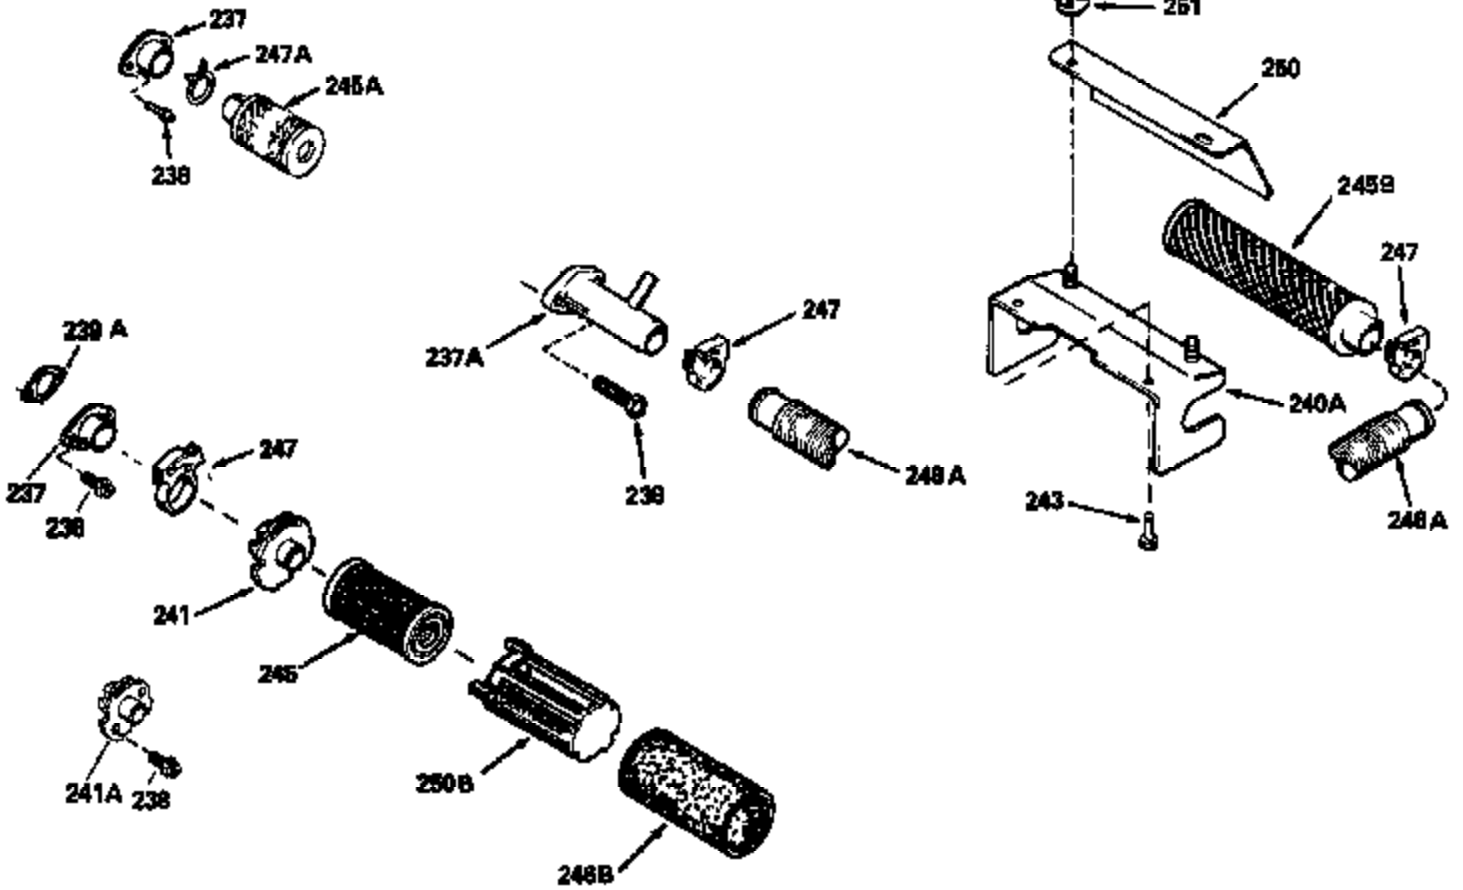

Ref #	Part Number	Qty	Description
19	31361		Spring, Extension
53	31745		Tang, Washer
54	31747		Washer, Flat
55A	35152		Shaft, P.T.O.
56	31746		Left Hand Worm Gear
57	33537		Ring, Retaining
58	31744		Seal, Oil
69	35261		* Gasket, Mounting flange
70A	33535B		Flange Ass'y. (Incl.58, 72, 72A, 73, 75 & 80)
87	650492		Screw, 1/4-20 x 2-1/4"
182	6201		Screw, 1/4-28 x 7/8"
185	31384A		Pipe, Intake (Incl. 224)
186	34337		Link, Governor spring
209	30200		Screw, 10-24 x 9/16"
223	650451		Screw, 1/4-20 x 1"
238	650806		Screw, 10-32 x 5/8"
246B	35435		Filter, Pre-Air (Use as required)