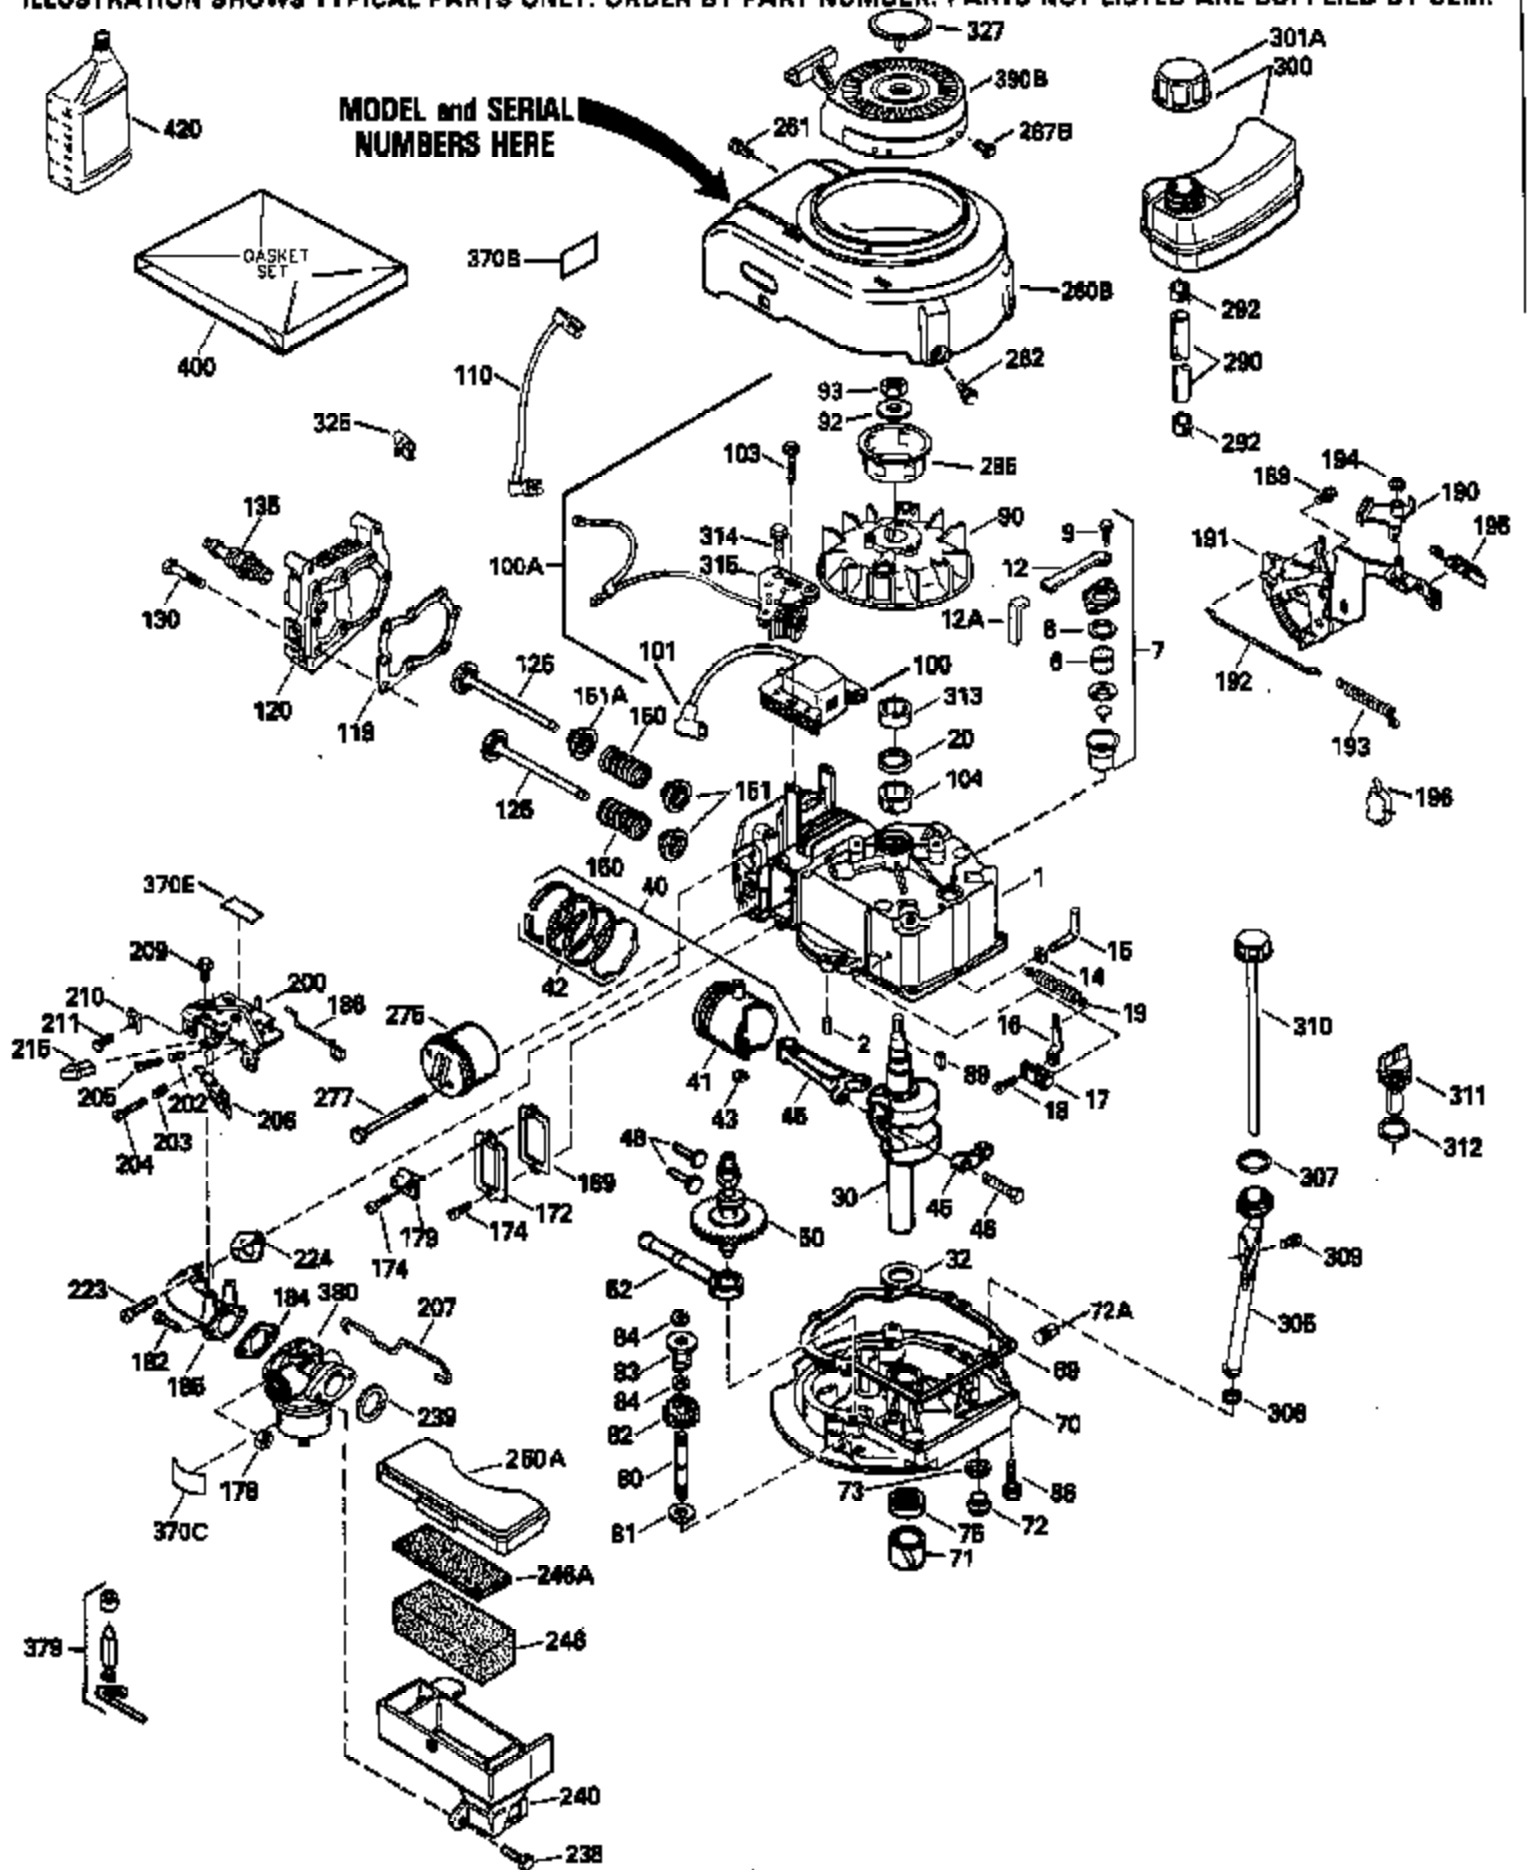

ILLUSTRATION SHOWS TYPICAL PARTS ONLY. ORDER BY PART NUMBER. PARTS NOT LISTED ARE SUPPLIED BY OEM.

Ref #	Part Number	Qty	Description
1	34975		Cylinder Ass'y. (Incl. 2, 8, 9 & 20) (2-1/2")
2	26727		Pin, Dowel
6	33734		Element, Breather
7	34214A		Breather Ass'y. (Incl. 6, 8, 9, 12 & 12A)
8	33735		* Gasket, Breather
9	30200		Screw, 10-24 x 9/16"
12	33886		Tube, Breather
14	28277		Washer
15	30589		Rod, Governor (Incl. 14)
16	31383A		Lever, Governor
17	31335		Clamp, Governor lever
18	650548		Screw, 8-32 x 5/16"
19	31361		Spring, Extension
20	32600		Seal, Oil
30	34460A		Crankshaft Ass'y.
40	34514		Piston, Pin & Ring Set (Std.) (2-1/2" Bore)
40	34515		Piston, Pin & Ring Set (.010" OS)
40	34516		Piston, Pin & Ring Set (.020" OS)
41	32538B		Piston & Pin Ass'y. (Incl. 43)(Std.)(2-1/2")
41	32548B		Piston & Pin Ass'y. (Incl. 43) (.010" OS)
41	32549B		Piston & Pin Ass'y. (Incl. 43) (.020" OS)
42	28986		Ring Set (Std.) (2-1/2" Bore)
42	28987		Ring Set (.010" OS)
42	28988		Ring Set (.020" OS)
43	20381		Ring, Piston pin retaining
45	30963B		Rod Assy., Connecting (Incl. 46)
46	32610A		Bolt, Connecting rod
48	27241		Lifter, Valve
50	33148A		Camshaft
52	29914		Oil Pump Assy.
69	35261		* Gasket, Mounting flange
70	30571A		Flange Ass'y. (Incl. 72, 73, 75, 80 & 311)
72	30572		Plug, Oil drain (Incl. 73)
73	28833		* Drain Plug Gasket (Not req. W/plastic plug)
75	26208		Seal, Oil
80	30574		Shaft, Governor
81	30590A		Washer, Flat
82	30591		Gear Assy., Governor (Incl. 81)
83	30588A		Spool, Governor
84	29193		Ring, Retaining
86	650488		Screw, 1/4-20 x 1-1/4"
89	611004		Flywheel Key
90	611046A		Flywheel
92	650815		Washer, Belleville
93	650816		Nut, Flywheel
100	730207		Magneto-to-Solid State Conversion Kit (Includes solid state module, solid state flywheel key, and instructions.)(Use as required on external ignition engines only.)
100	34443A		Solid State Assy.
101	610118		Cover, Spark plug
103	650814		Screw, Torx T-15, 10-24 x 1"
110	34231		Ground Wire
119	29953C		* Gasket, Cylinder head
120	34335		Head, Cylinder
125	29313C		Exhaust Valve (Std.) (Incl. 151)
125	29315C		Exhaust Valve (1/32" OS) (Incl. 151)
126	29314B		Intake Valve (Std.) (Incl. 151)