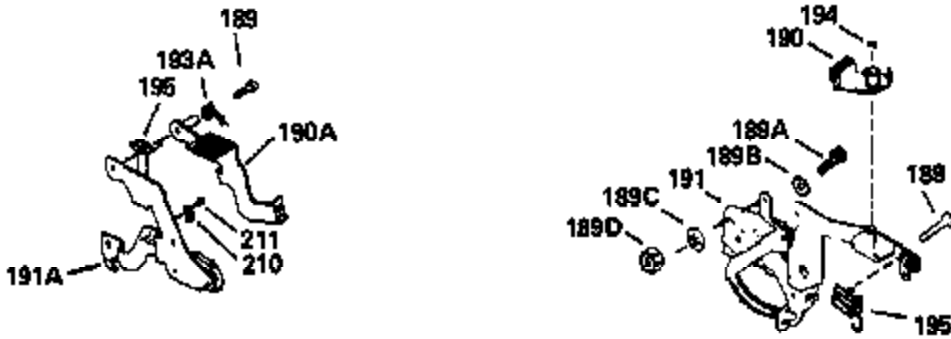

Ref #	Part Number	Qty	Description
189	650839		Screw, 1/4-20 x 3/8"
190	35831		Lever, Brake
191	35039A		Bracket Assy., S.E. Brake (Incl. 195)
194	32309		Ring, Retaining
195	610973		Terminal Assy.
210	27793		Clip, Conduit
211	28942		Screw, 10-32 x 3/8"
274	26754A		* Gasket, Exhaust (Use as required)
277	650795		Screw, 1/4-20 x 2-1/4"
277A	30063		Screw, 1/4-20 x 1/2" (Use as required)
370F	34387		Decal, Instruction (Optional)
415	730162		Muffler Adap.Kit(Incl.274,277A)(Use a s req.)
430	730574		Debris Screen Kit (Incl. 370F,431-433)(Opt.)
431	35596		Screen, Debris (Optional)
432	35597		Bracket, Debris screen (Optional)
433	650910		Screw, 8-32 x 1/4" (Optional)