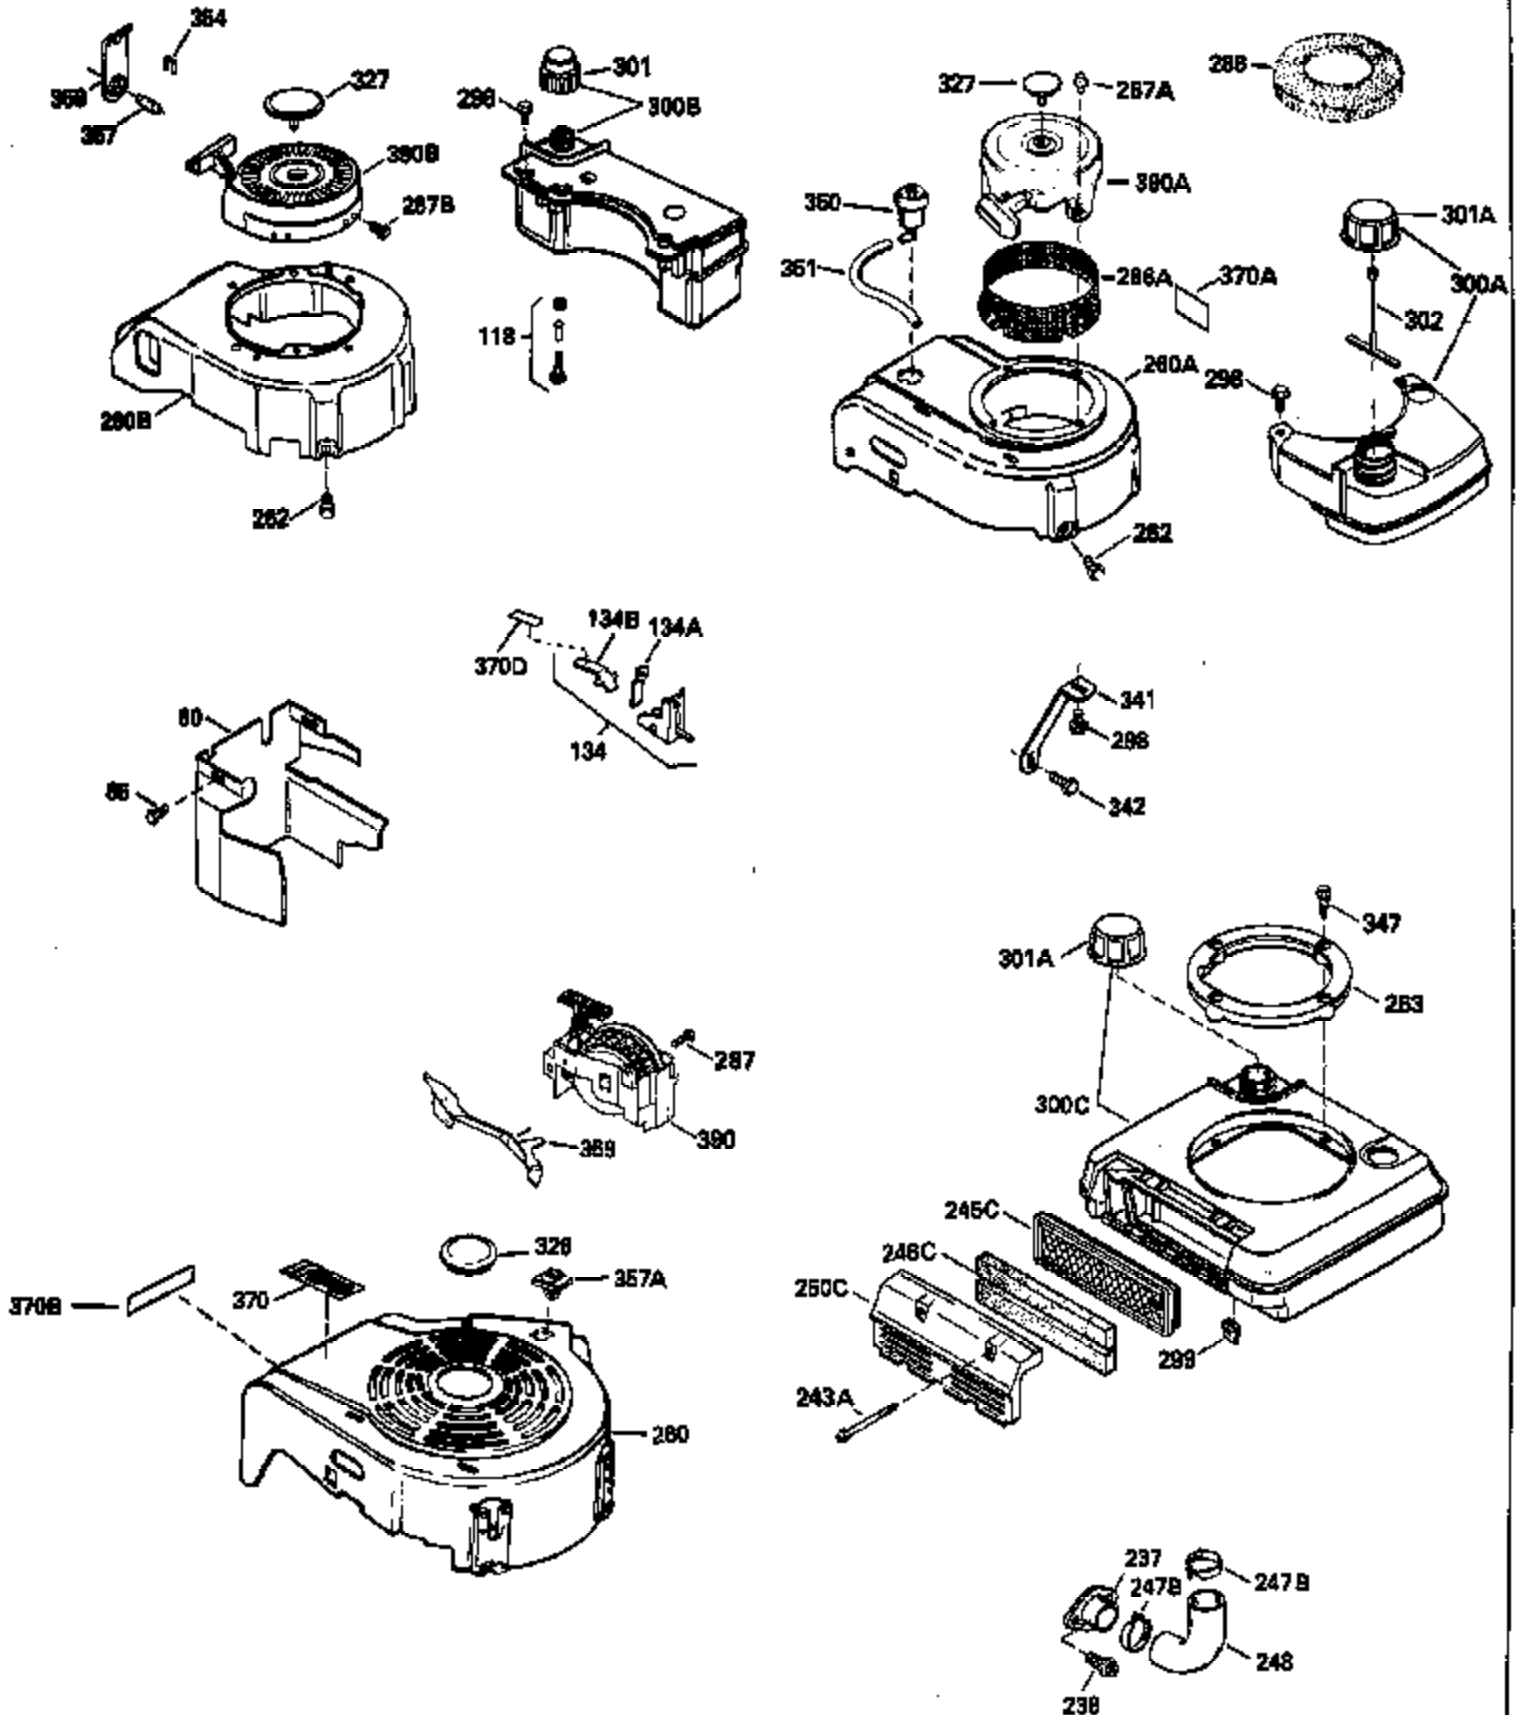

Ref #	Part Number	Qty	Description
420	730225		SAE 30, 4-Cycle Engine Oil (Quart)

ILLUSTRATION SHOWS TYPICAL PARTS ONLY. ORDER BY PART NUMBER. PARTS NOT LISTED ARE SUPPLIED BY OEM.

Ref #	Part Number	Qty	Description
118	730194		Rope Guide Kit (Use as required with 34476 fuel tank)
238	650806		Screw, 10-32 x 5/8"
246C	35705		Filter, Pre-Air (Optional)
260A	34859		Housing, Blower
262	650831		Screw, 1/4-20 x 15/32"
286	35009		Screen, Starter cup
287A	650735		Screw, 10-24 x 3/8" (Use as required)
287A			Pop Rivet, (3/16" Dia.)(Purchase locally)
301	33032		Fuel Cap
370A	34346		Decal, Instruction
390A	590420A		Rewind Starter (Refer to Division 5, Section C, page 25 or Fiche 8, Grid G-7 for breakdown)