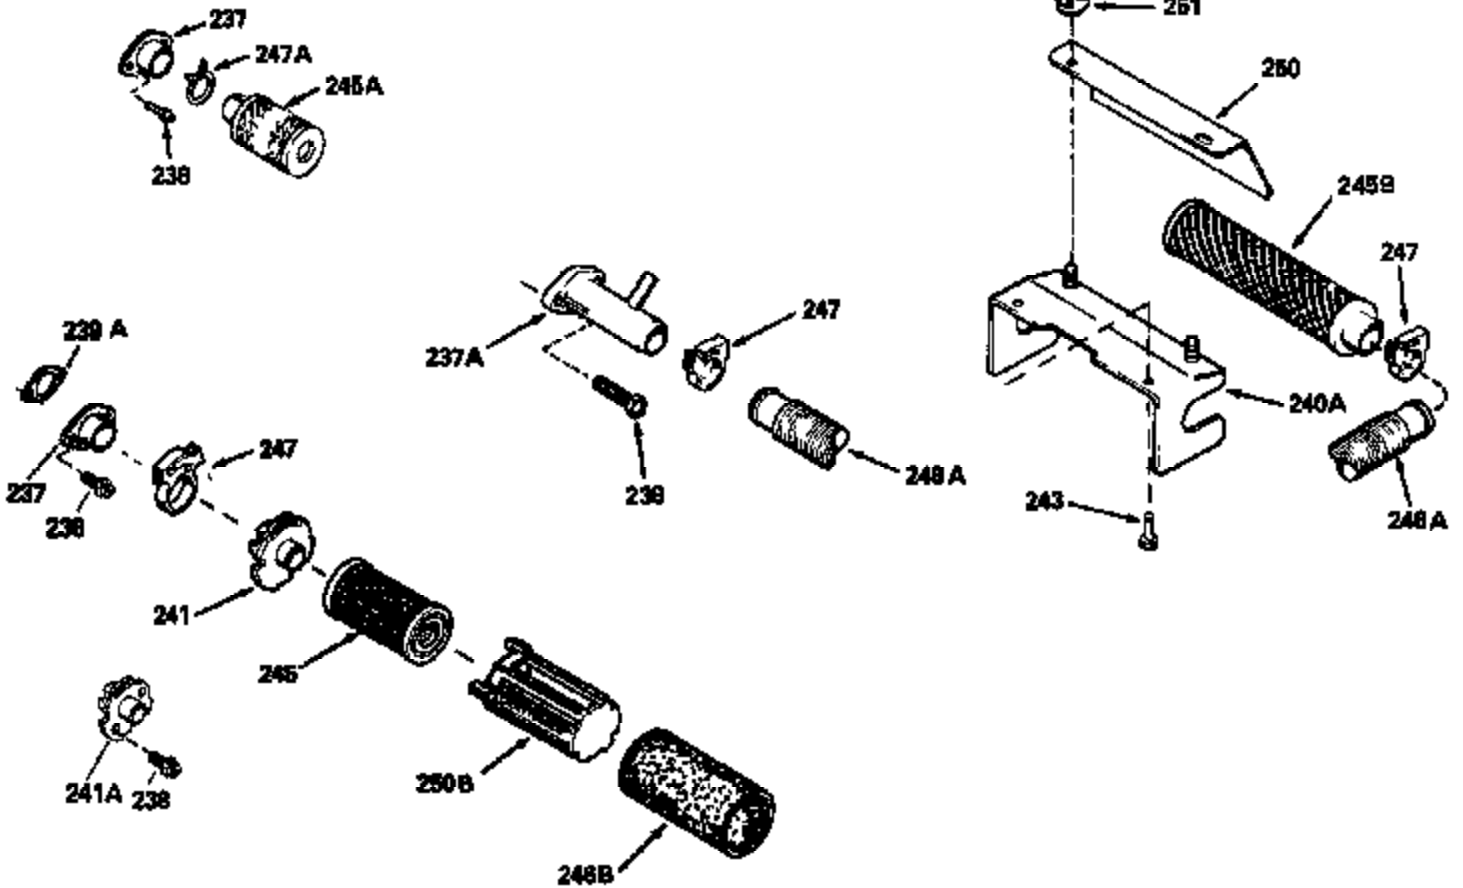

Ref #	Part Number	Qty	Description
420	730225		SAE 30, 4-Cycle Engine Oil (Quart)

ILLUSTRATION SHOWS TYPICAL PARTS ONLY. ORDER BY PART NUMBER. PARTS NOT LISTED ARE SUPPLIED BY OEM.

Ref #	Part Number	Qty	Description
118	730194		Rope Guide Kit (Use as required with 34476 fuel tank)
238	650806		Screw, 10-32 x 5/8"
246C	35705		Filter, Pre-Air (Optional)
260A	34859		Housing, Blower
262	650831		Screw, 1/4-20 x 15/32"
286	35009		Screen, Starter cup
287A	650735		Screw, 10-24 x 3/8" (Use as required)
287A			Pop Rivet, (3/16" Dia.)(Purchase locally)
301	33032		Fuel Cap
370A	34346		Decal, Instruction
390A	590420A		Rewind Starter (Refer to Division 5, Section C, page 25 or Fiche 8, Grid G-7 for breakdown)

Ref #	Part Number	Qty	Description
19	31361		Spring, Extension
53	31745		Tang, Washer
54	31747		Washer, Flat
55A	34647		Shaft, P.T.O.
56	33401		Right Hand Worm Gear
57	33537		Ring, Retaining
58	31744		Seal, Oil
69	35261		* Gasket, Mounting flange
70A	33653A		Flange Ass'y. (Incl.58, 72, 72A, 73, 75 & 80)
87	650492		Screw, 1/4-20 x 2-1/4"
182	6201		Screw, 1/4-28 x 7/8"
185	31384A		Pipe, Intake (Incl. 224)
186	34337		Link, Governor spring
209	30200		Screw, 10-24 x 9/16"
223	650451		Screw, 1/4-20 x 1"
238	650806		Screw, 10-32 x 5/8"
246B	35435		Filter, Pre-Air (Use as required)