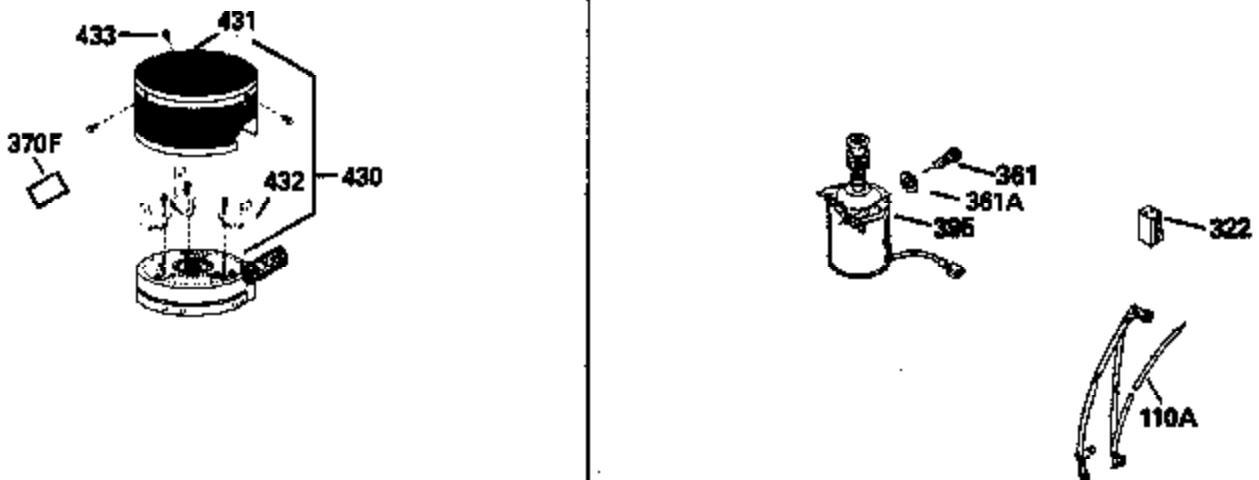

Ref #	Part Number	Qty	Description
420	730225		SAE 30, 4-Cycle Engine Oil (Quart)

ILLUSTRATION SHOWS TYPICAL PARTS ONLY. ORDER BY PART NUMBER. PARTS NOT LISTED ARE SUPPLIED BY OEM.

Ref #	Part Number	Qty	Description
118	730194		Rope Guide Kit (Use as required with 34476 fuel tank)
238	650806		Screw, 10-32 x 5/8"
246C	35705		Filter, Pre-Air (Optional)
260A	34859		Housing, Blower
262	650831		Screw, 1/4-20 x 15/32"
286	35009		Screen, Starter cup
287A	650735		Screw, 10-24 x 3/8" (Use as required)
287A			Pop Rivet, (3/16" Dia.)(Purchase locally)
301	33032		Fuel Cap
370A	34346		Decal, Instruction
390A	590420A		Rewind Starter (Refer to Division 5, Section C, page 25 or Fiche 8, Grid G-7 for breakdown)