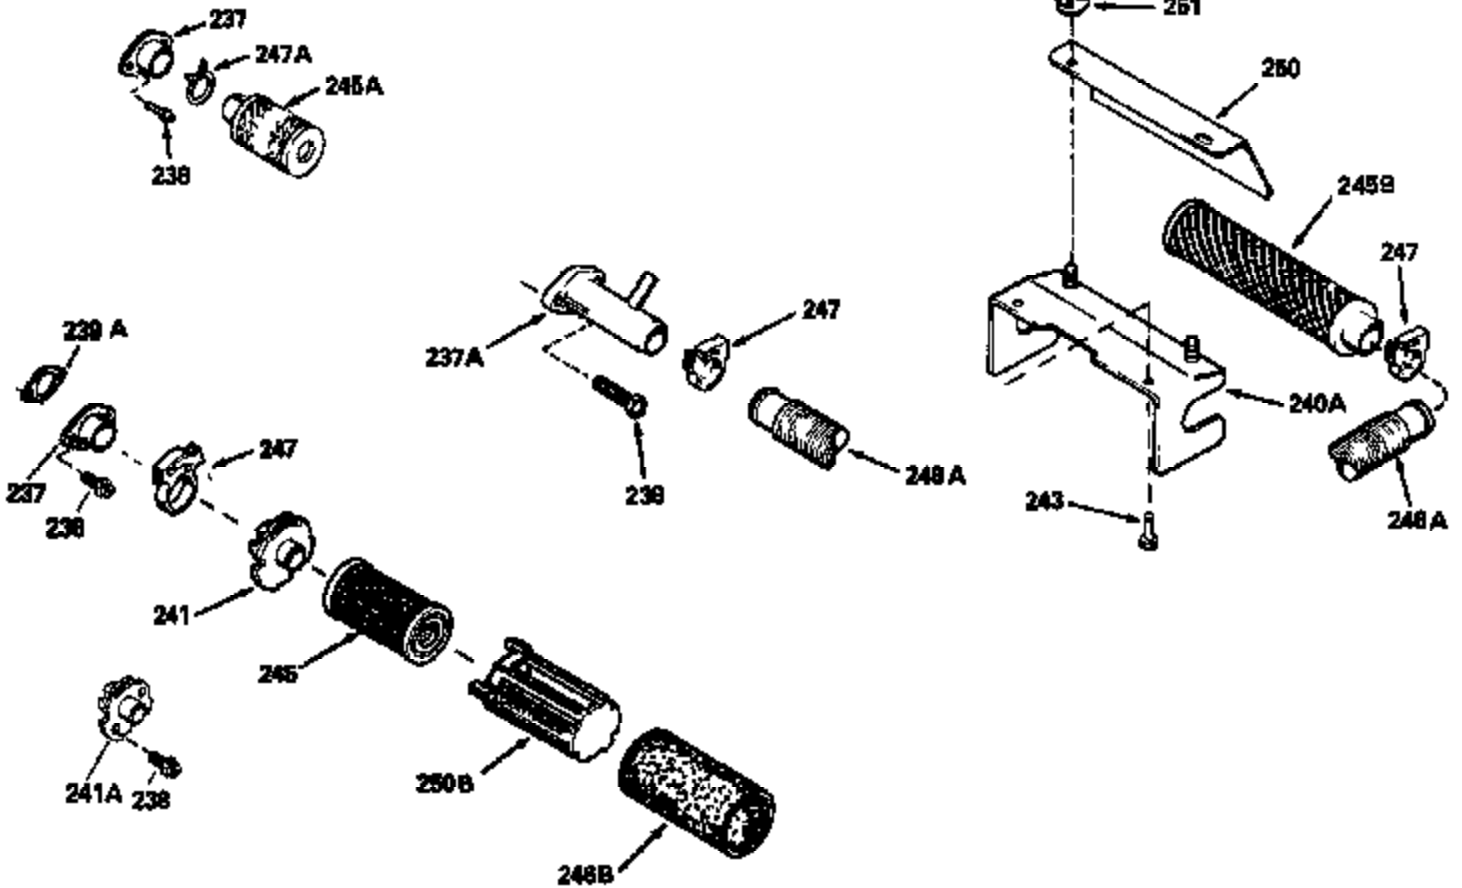

Ref #	Part Number	Qty	Description
19	31361		Spring, Extension
53	31745		Tang, Washer
54	31747		Washer, Flat
55	34770		Shaft, P.T.O.
56	33401		Right Hand Worm Gear
57	31749		Ring, Retaining
58	31744		Seal, Oil
59	31787		Washer, Flat
69	35261		* Gasket, Mounting flange
70A	33521C		Flange Ass'y. (Incl.58, 72, 72A, 73, 75 & 80)
87	650492		Screw, 1/4-20 x 2-1/4"
182	6201		Screw, 1/4-28 x 7/8"
185	31384A		Pipe, Intake (Incl. 224)
186	32653		Link, Governor spring
216	33086		Lever, Speed adjusting
223	650451		Screw, 1/4-20 x 1"
241	35067		Collar, Air cleaner (Black)
245	35066		Filter, Air cleaner
246B	35435		Filter, Pre-Air (Use as required)
247A	35068		Clamp, Air cleaner
250B	35065		Air Cleaner Cover Ass'y.