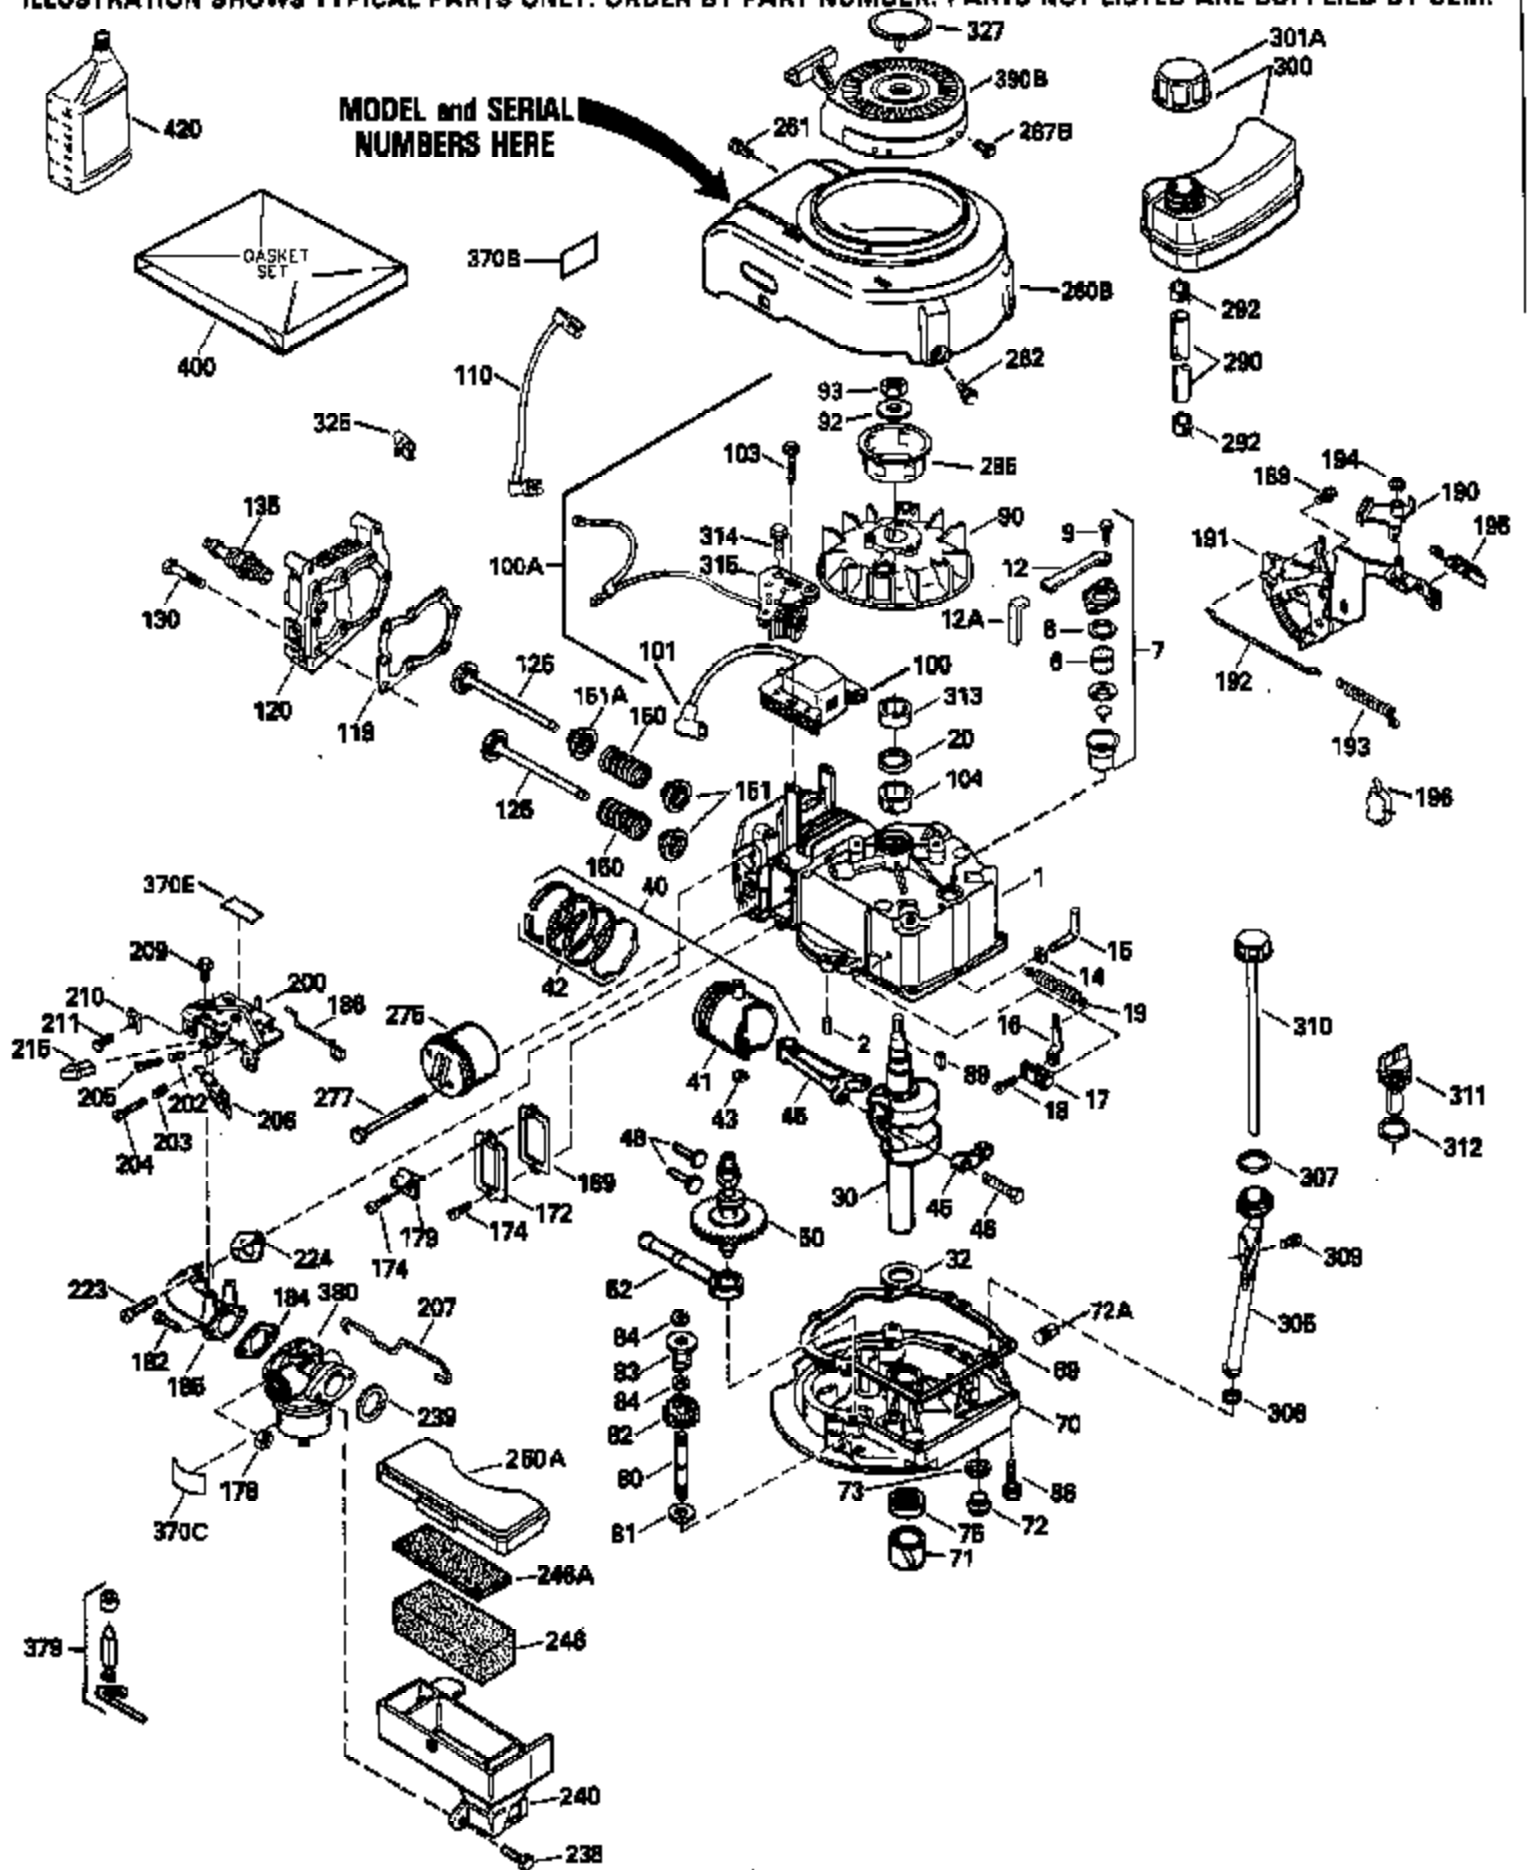

ILLUSTRATION SHOWS TYPICAL PARTS ONLY. ORDER BY PART NUMBER. PARTS NOT LISTED ARE SUPPLIED BY OEM.

Ref #	Part Number	Qty	Description
1	34975		Cylinder Ass'y. (Incl. 2, 8, 9 & 20) (2-1/2")
2	26727		Pin, Dowel
6	33734		Element, Breather
7	34214A		Breather Ass'y. (Incl. 6, 8, 9, 12 & 12A)
8	33735		* Gasket, Breather
9	30200		Screw, 10-24 x 9/16"
12	33886		Tube, Breather
14	28277		Washer
15	30589		Rod, Governor (Incl. 14)
16	31383A		Lever, Governor
17	31335		Clamp, Governor lever
18	650548		Screw, 8-32 x 5/16"
19	31361		Spring, Extension
20	32600		Seal, Oil
30	34463		Crankshaft Ass'y.
40	34514		Piston, Pin & Ring Set (Std.) (2-1/2" Bore)
40	34515		Piston, Pin & Ring Set (.010" OS)
40	34516		Piston, Pin & Ring Set (.020" OS)
41	32538B		Piston & Pin Ass'y. (Incl. 43)(Std.)(2-1/2")
41	32548B		Piston & Pin Ass'y. (Incl. 43) (.010" OS)
41	32549B		Piston & Pin Ass'y. (Incl. 43) (.020" OS)
42	28986		Ring Set (Std.) (2-1/2" Bore)
42	28987		Ring Set (.010" OS)
42	28988		Ring Set (.020" OS)
43	20381		Ring, Piston pin retaining
45	30963B		Rod Assy., Connecting (Incl. 46)
46	32610A		Bolt, Connecting rod
48	27241		Lifter, Valve
50	33148A		Camshaft
52	29914		Oil Pump Assy.
69	35261		* Gasket, Mounting flange
70	35651B		Mounting Flange (Incl. 72, 72A, 73, 7 5 & 80)
72	30572		Plug, Oil drain (Incl. 73)
73	28833		* Drain Plug Gasket (Not req. W/plastic plug)
75	26208		Seal, Oil
80	30574		Shaft, Governor
81	30590A		Washer, Flat
82	30591		Gear Assy., Governor (Incl. 81)
83	30588A		Spool, Governor
84	29193		Ring, Retaining
86	650488		Screw, 1/4-20 x 1-1/4"
89	611004		Flywheel Key
90	611046A		Flywheel
92	650815		Washer, Belleville
93	650816		Nut, Flywheel
100	730207		Magneto-to-Solid State Conversion Kit (Includes solid state module, solid state flywheel key, and instructions.)(Use as required on external ignition engines only.)
100	34443A		Solid State Assy.
101	610118		Cover, Spark plug
101	27276		Cover, Spark plug
103	650814		Screw, Torx T-15, 10-24 x 1"
110	34231		Ground Wire
119	29953C		* Gasket, Cylinder head
120	34335		Head, Cylinder
125	29313C		Exhaust Valve (Std.) (Incl. 151)
125	29315C		Exhaust Valve (1/32" OS) (Incl. 151)