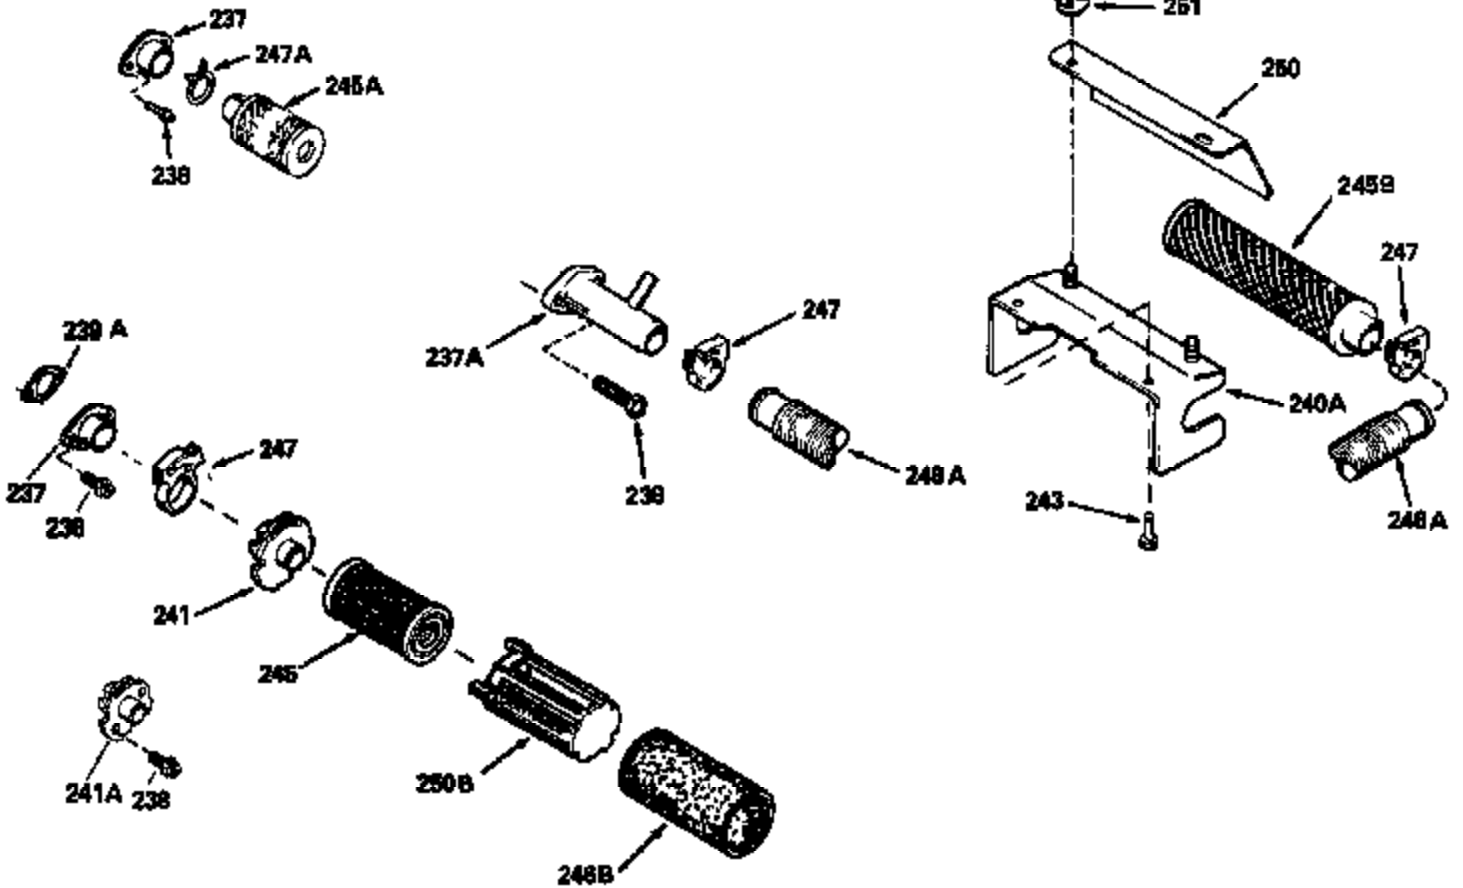

Ref #	Part Number	Qty	Description
400	33238C		* Gasket Set (Incl. items marked *)
420	730225		SAE 30, 4-Cycle Engine Oil (Quart)

ILLUSTRATION SHOWS TYPICAL PARTS ONLY. ORDER BY PART NUMBER. PARTS NOT LISTED ARE SUPPLIED BY OEM.

Ref #	Part Number	Qty	Description
118	730194		Rope Guide Kit (Use as required with 34476 fuel tank)
238	650806		Screw, 10-32 x 5/8"
246C	35705		Filter, Pre-Air (Optional)
260A	34859		Housing, Blower
262	650831		Screw, 1/4-20 x 15/32"
286	35009		Screen, Starter cup
287A	650735		Screw, 10-24 x 3/8" (Use as required)
287A			Pop Rivet, (3/16" Dia.)(Purchase locally)
301	33032		Fuel Cap
370A	34346		Decal, Instruction
390A	590420A		Rewind Starter (Refer to Division 5, Section C, page 25 or Fiche 8, Grid G-7 for breakdown)

Ref #	Part Number	Qty	Description
189	650839		Screw, 1/4-20 x 3/8"
190	35831		Lever, Brake
191	35040A		Bracket Assy., S.E. Brake (Incl. 195)
194	32309		Ring, Retaining
195	610973		Terminal Assy.
210	27793		Clip, Conduit
211	28942		Screw, 10-32 x 3/8"
274	26754A		* Gasket, Exhaust (Use as required)
277	650795		Screw, 1/4-20 x 2-1/4"
277A	30063		Screw, 1/4-20 x 1/2" (Use as required)
370F	34387		Decal, Instruction (Optional)
415	730162		Muffler Adap.Kit(Incl.274,277A)(Use a s req.)
430	730574		Debris Screen Kit (Incl. 370F,431-433)(Opt.)
431	35596		Screen, Debris (Optional)
432	35597		Bracket, Debris screen (Optional)
433	650910		Screw, 8-32 x 1/4" (Optional)

Ref #	Part Number	Qty	Description
19	31361		Spring, Extension
69	35261		* Gasket, Mounting flange
182	6201		Screw, 1/4-28 x 7/8"
185	31384A		Pipe, Intake (Incl. 224)
186	34337		Link, Governor spring
209	30200		Screw, 10-24 x 9/16"
223	650451		Screw, 1/4-20 x 1"
238	650806		Screw, 10-32 x 5/8"
246B	35435		Filter, Pre-Air (Use as required)