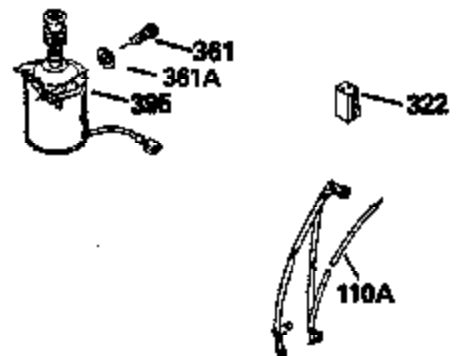

Ref #	Part Number	Qty	Description
189	650839		Screw, 1/4-20 x 3/8"
190	35831		Lever, Brake
191	35040A		Bracket Assy., S.E. Brake (Incl. 195)
194	32309		Ring, Retaining
195	610973		Terminal Assy.
210	27793		Clip, Conduit
211	28942		Screw, 10-32 x 3/8"
274	26754A		* Gasket, Exhaust (Use as required)
277	650795		Screw, 1/4-20 x 2-1/4"
277A	30063		Screw, 1/4-20 x 1/2" (Use as required)
370F	34387		Decal, Instruction (Optional)
415	730162		Muffler Adap.Kit(Incl.274,277A)(Use a s req.)
430	730574		Debris Screen Kit (Incl. 370F,431-433)(Opt.)
431	35596		Screen, Debris (Optional)
432	35597		Bracket, Debris screen (Optional)
433	650910		Screw, 8-32 x 1/4" (Optional)