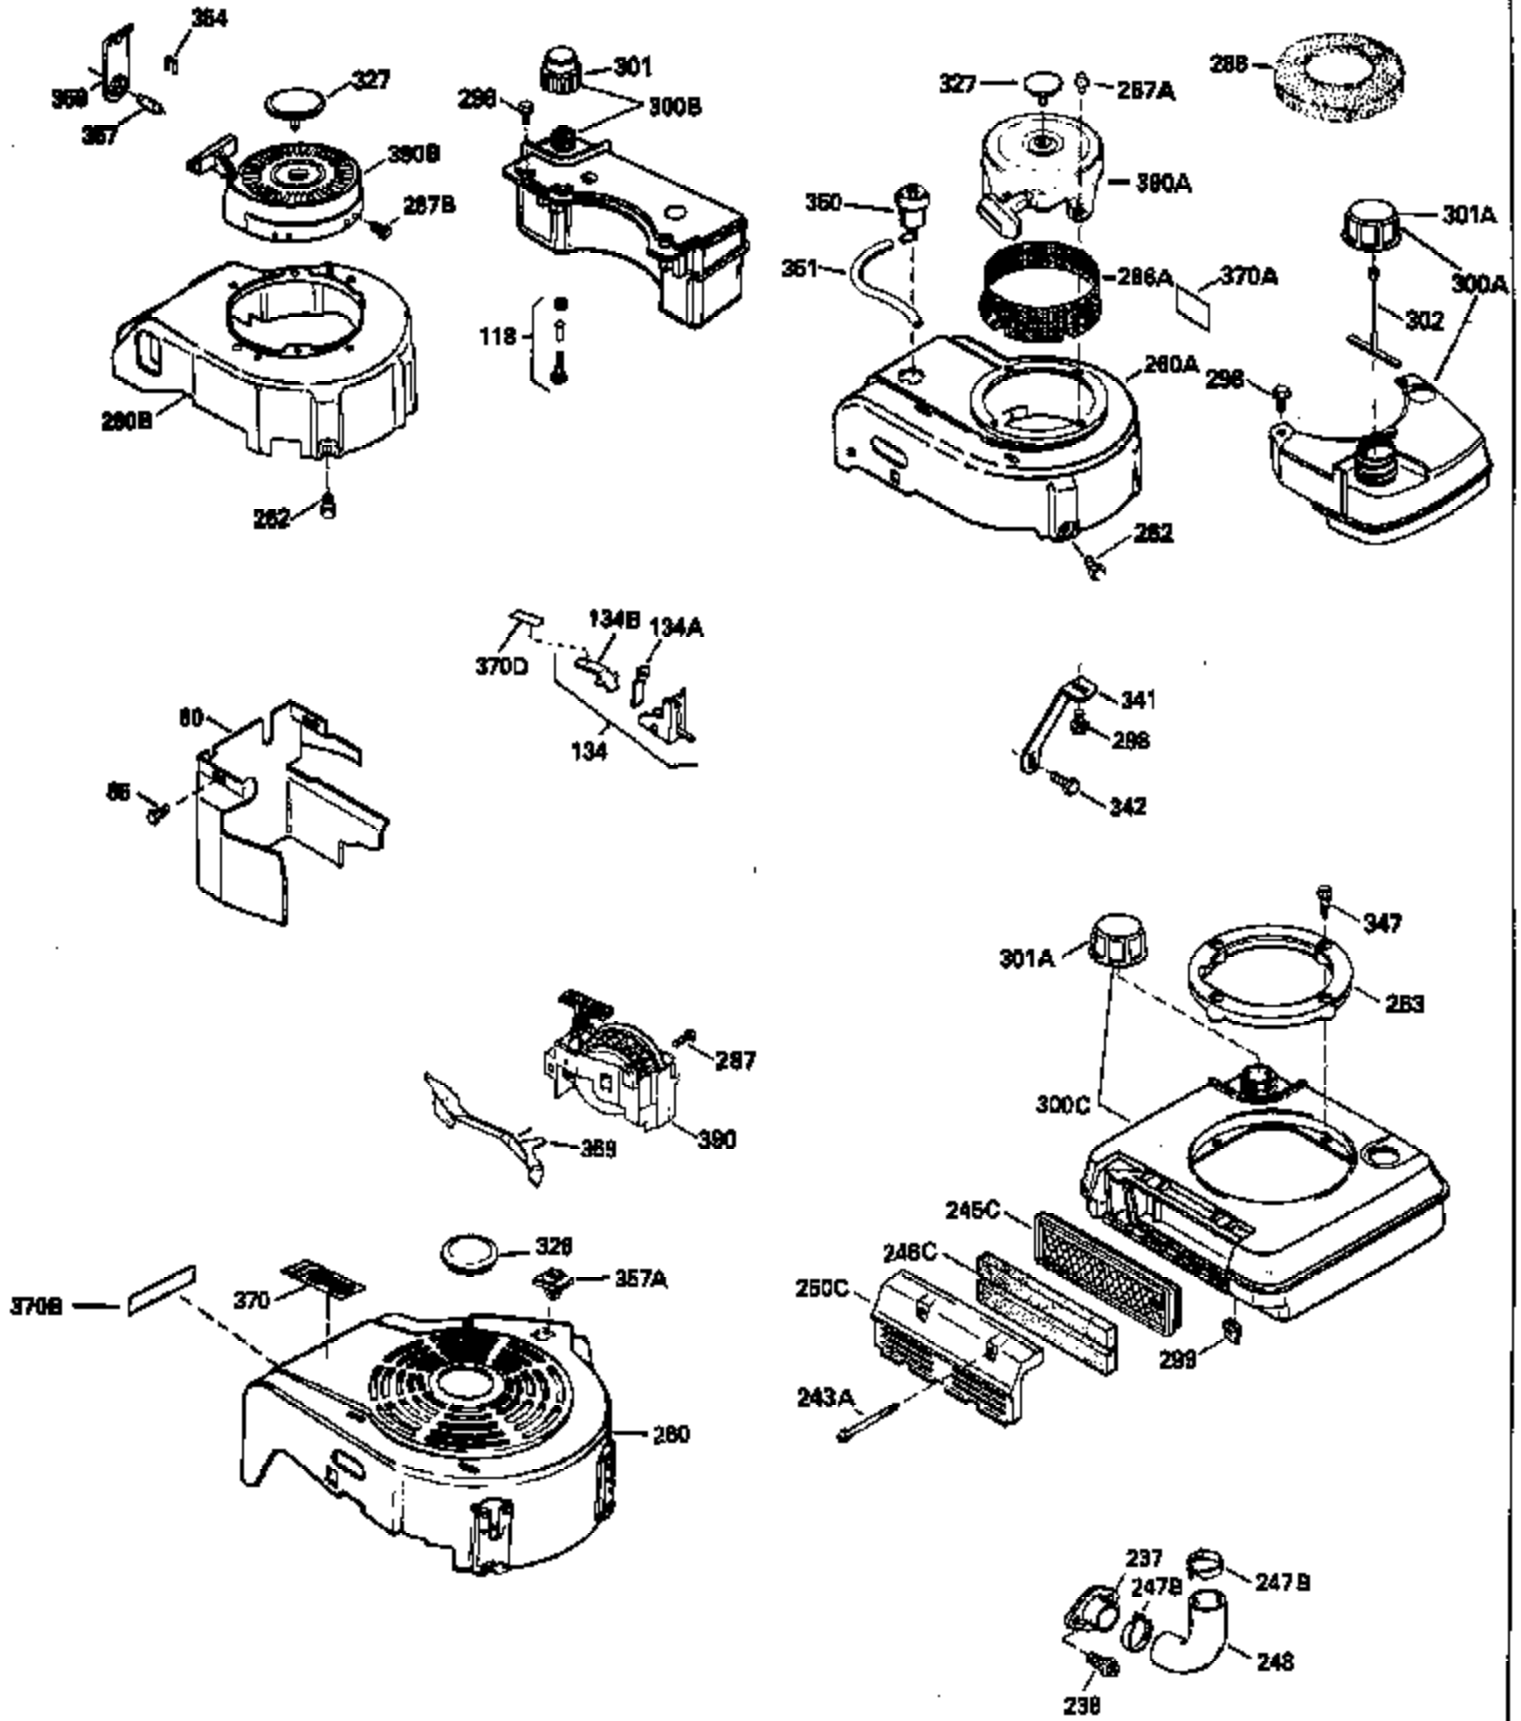

Ref #	Part Number	Qty	Description
400	33238C		* Gasket Set (Incl. items marked *)
420	730225		SAE 30, 4-Cycle Engine Oil (Quart)

ILLUSTRATION SHOWS TYPICAL PARTS ONLY. ORDER BY PART NUMBER. PARTS NOT LISTED ARE SUPPLIED BY OEM.