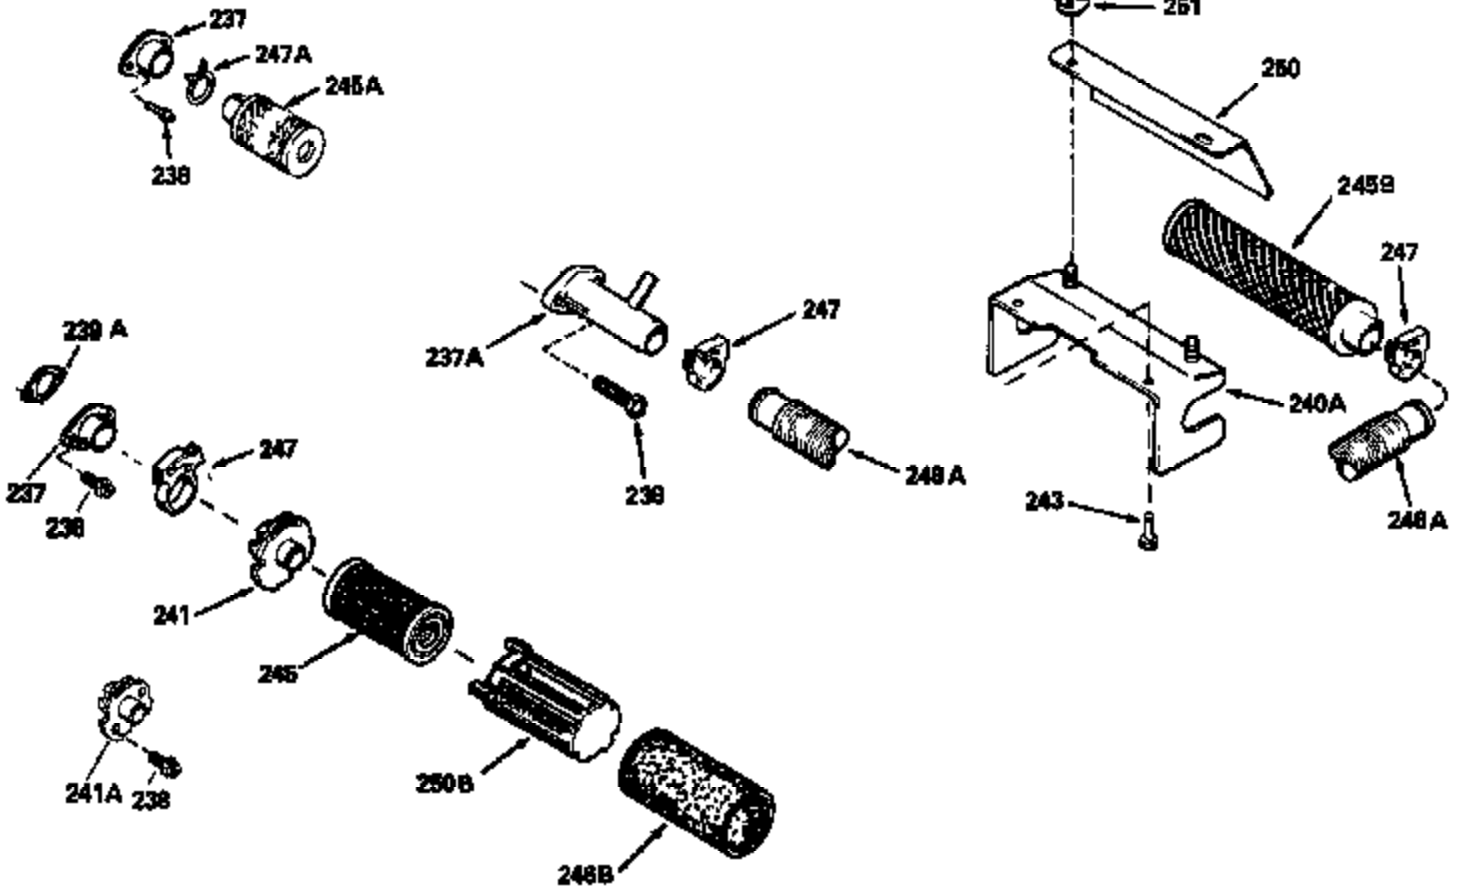

Ref #	Part Number	Qty	Description
380	632046A		Carburetor (Incl. 184) (Refer to Division 5, Section A, page A2-10 or Fiche 8, Grid F-3for breakdown)
390B	590621		Rewind Starter (Refer to Division 5, Section C, page 34 or Fiche 8, Grid G-9 for breakdown)
400	33238C		* Gasket Set (Incl. items marked *)
420	730225		SAE 30, 4-Cycle Engine Oil (Quart)

ILLUSTRATION SHOWS TYPICAL PARTS ONLY. ORDER BY PART NUMBER. PARTS NOT LISTED ARE SUPPLIED BY OEM.

Ref #	Part Number	Qty	Description
118	730194		Rope Guide Kit (Use as required with 34476 fuel tank)
238	650806		Screw, 10-32 x 5/8"
246C	35705		Filter, Pre-Air (Optional)
260A	35491		Housing, Blower
262	650831		Screw, 1/4-20 x 15/32"
287A	650735		Screw, 10-24 x 3/8" (Use as required)
287A			Pop Rivet, (3/16" Dia.)(Purchase locally)
287B	650884		Screw, 8-32 x 1/2"
301	33032		Fuel Cap
327	35932		Plug, Starter
370A	34346		Decal, Instruction
390B	590621		Rewind Starter (Refer to Division 5, Section C, page 34 or Fiche 8, Grid G-9 for breakdown)

Ref #	Part Number	Qty	Description
189	650839		Screw, 1/4-20 x 3/8"
190	35831		Lever, Brake
191	35015B		Bracket Assy., S.E. Brake (Incl. 195)
194	32309		Ring, Retaining
195	610973		Terminal Assy.
210	27793		Clip, Conduit
211	28942		Screw, 10-32 x 3/8"
274	26754A		* Gasket, Exhaust (Use as required)
277	650795		Screw, 1/4-20 x 2-1/4"
277A	30063		Screw, 1/4-20 x 1/2" (Use as required)
370F	34387		Decal, Instruction (Optional)
415	730162		Muffler Adap.Kit(Incl.274,277A)(Use a s req.)
430	730574		Debris Screen Kit (Incl. 370F,431-433)(Opt.)
431	35596		Screen, Debris (Optional)
432	35597		Bracket, Debris screen (Optional)
433	650910		Screw, 8-32 x 1/4" (Optional)

Ref #	Part Number	Qty	Description
19	31361		Spring, Extension
69	35261		* Gasket, Mounting flange
182	6201		Screw, 1/4-28 x 7/8"
185	31384A		Pipe, Intake (Incl. 224)
186	34337		Link, Governor spring
209	30200		Screw, 10-24 x 9/16"
223	650451		Screw, 1/4-20 x 1"
238	650806		Screw, 10-32 x 5/8"
246B	35435		Filter, Pre-Air (Use as required)