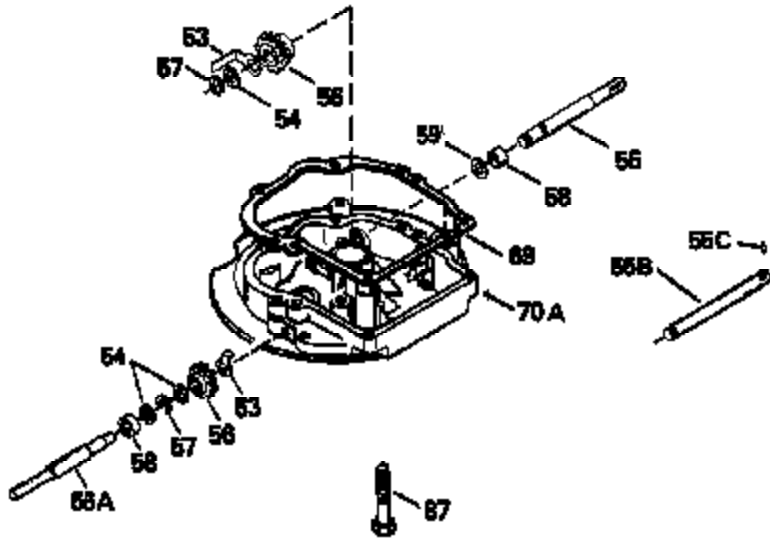

Ref #	Part Number	Qty	Description
380	632046A		Carburetor (Incl. 184) (Refer to Division 5, Section A, page A2-10 or Fiche 8, Grid F-3for breakdown)
390B	590621		Rewind Starter (Refer to Division 5, Section C, page 34 or Fiche 8, Grid G-9 for breakdown)
400	33238C		* Gasket Set (Incl. items marked *)
420	730225		SAE 30, 4-Cycle Engine Oil (Quart)

ILLUSTRATION SHOWS TYPICAL PARTS ONLY. ORDER BY PART NUMBER. PARTS NOT LISTED ARE SUPPLIED BY OEM.

Ref #	Part Number	Qty	Description
118	730194		Rope Guide Kit (Use as required with 34476 fuel tank)
238	650806		Screw, 10-32 x 5/8"
246C	35705		Filter, Pre-Air (Optional)
260A	35491		Housing, Blower
262	650831		Screw, 1/4-20 x 15/32"
287A	650735		Screw, 10-24 x 3/8" (Use as required)
287A			Pop Rivet, (3/16" Dia.)(Purchase locally)
287B	650884		Screw, 8-32 x 1/2"
301	33032		Fuel Cap
327	35932		Plug, Starter
370A	34346		Decal, Instruction
390B	590621		Rewind Starter (Refer to Division 5, Section C, page 34 or Fiche 8, Grid G-9 for breakdown)

Ref #	Part Number	Qty	Description
189	650839		Screw, 1/4-20 x 3/8"
190	35831		Lever, Brake
191	35015B		Bracket Assy., S.E. Brake (Incl. 195)
194	32309		Ring, Retaining
195	610973		Terminal Assy.
210	27793		Clip, Conduit
211	28942		Screw, 10-32 x 3/8"
274	26754A		* Gasket, Exhaust (Use as required)
277	650795		Screw, 1/4-20 x 2-1/4"
277A	30063		Screw, 1/4-20 x 1/2" (Use as required)
370F	34387		Decal, Instruction (Optional)
415	730162		Muffler Adap.Kit(Incl.274,277A)(Use a s req.)
430	730574		Debris Screen Kit (Incl. 370F,431-433)(Opt.)
431	35596		Screen, Debris (Optional)
432	35597		Bracket, Debris screen (Optional)
433	650910		Screw, 8-32 x 1/4" (Optional)

Ref #	Part Number	Qty	Description
19	31361		Spring, Extension
69	35261		* Gasket, Mounting flange
182	6201		Screw, 1/4-28 x 7/8"
185	31384A		Pipe, Intake (Incl. 224)
186	34337		Link, Governor spring
209	30200		Screw, 10-24 x 9/16"
223	650451		Screw, 1/4-20 x 1"
238	650806		Screw, 10-32 x 5/8"
246B	35435		Filter, Pre-Air (Use as required)