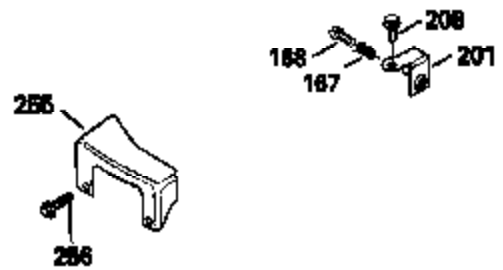

Ref #	Part Number	Qty	Description
19	31361		Spring, Extension
69	35261		* Gasket, Mounting flange
182	6201		Screw, 1/4-28 x 7/8"
185	31384A		Pipe, Intake (Incl. 224)
186	34337		Link, Governor spring
209	30200		Screw, 10-24 x 9/16"
223	650451		Screw, 1/4-20 x 1"
238	650806		Screw, 10-32 x 5/8"
246B	35435		Filter, Pre-Air (Use as required)