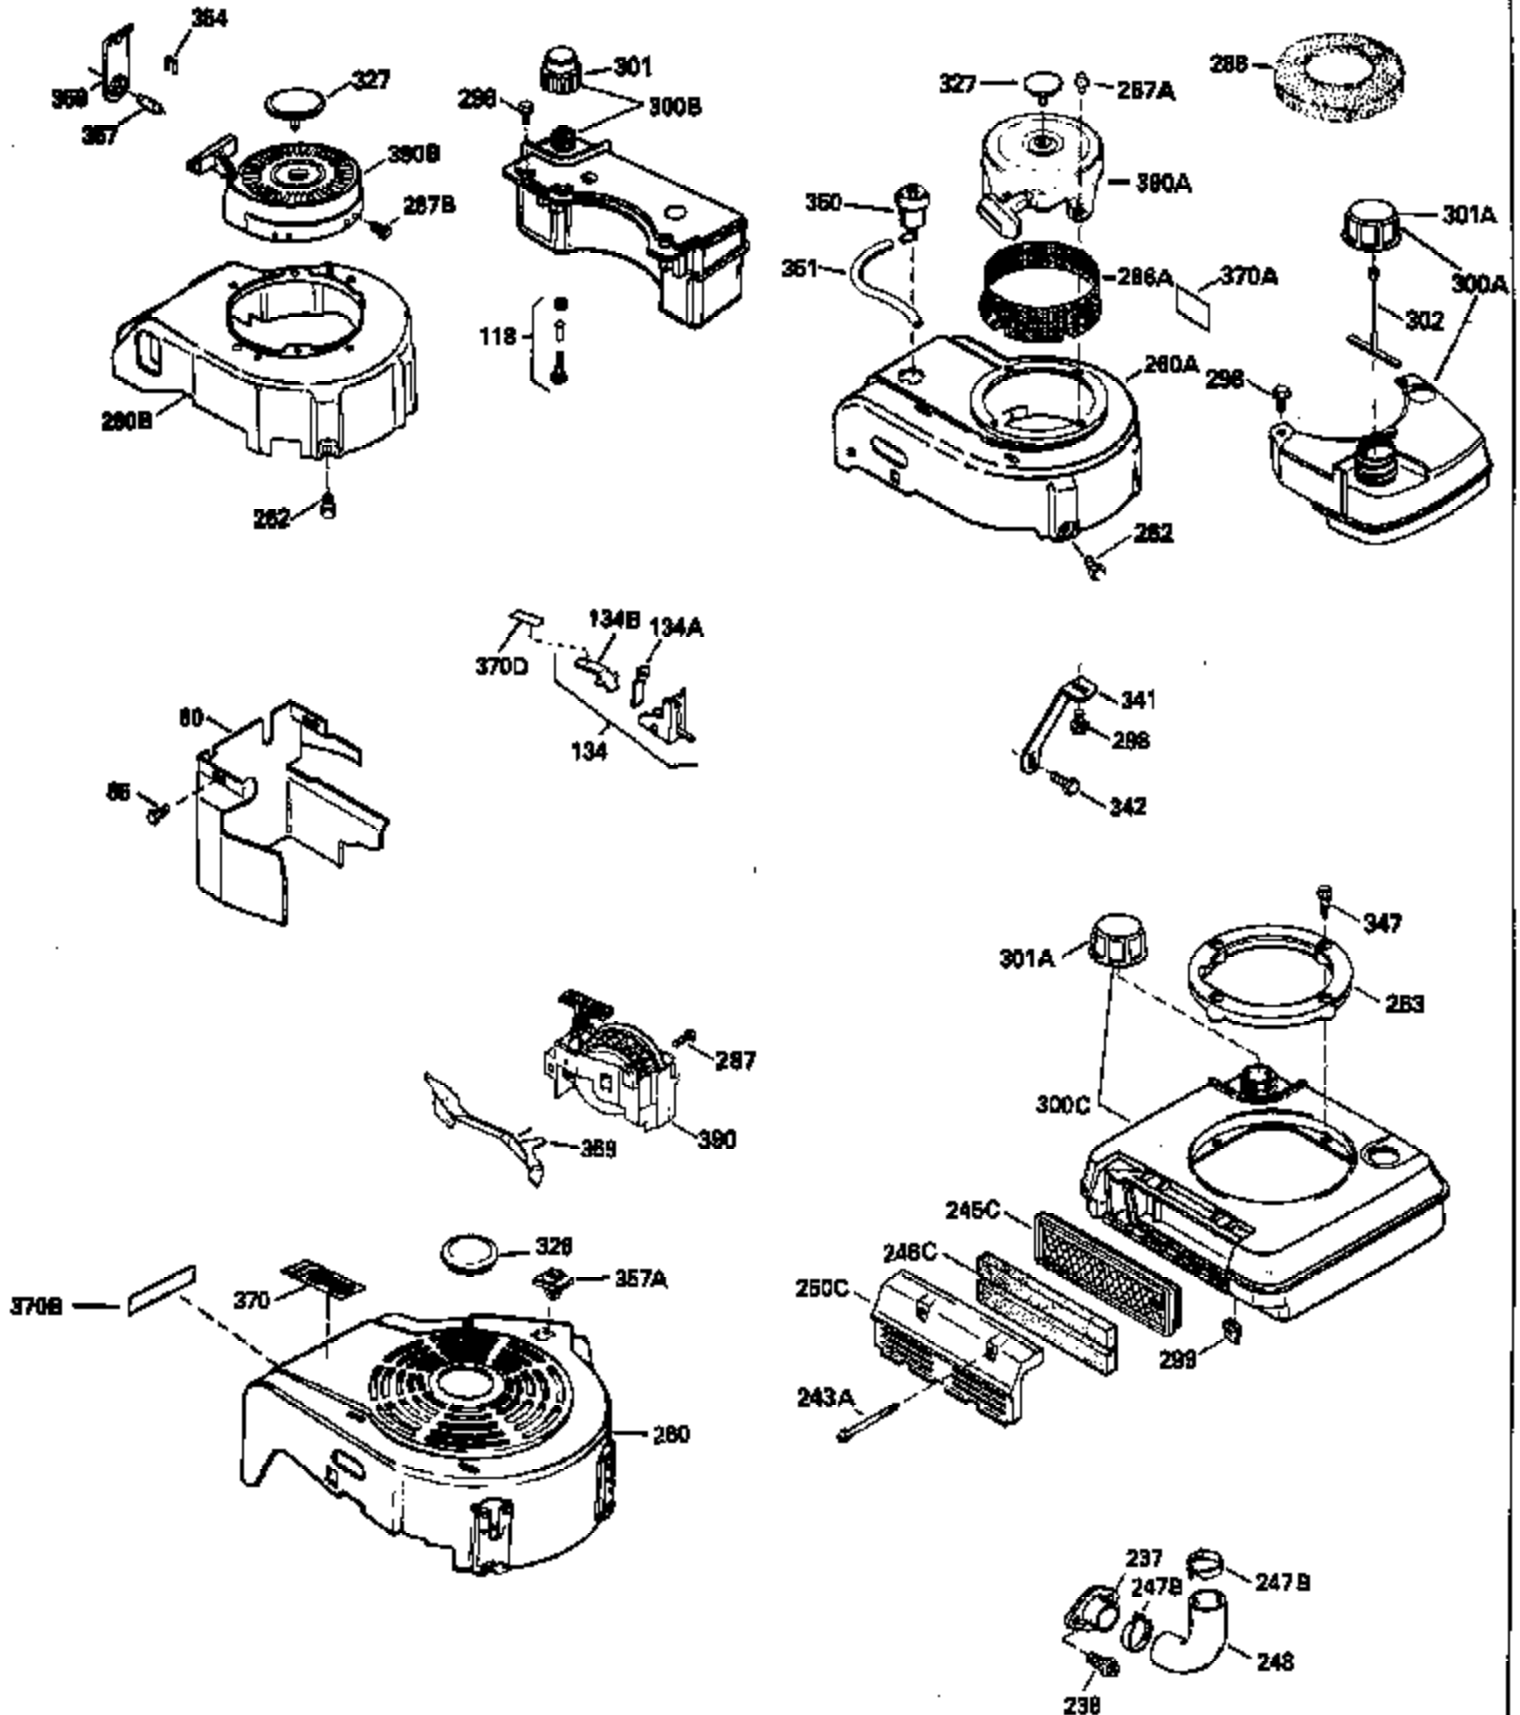

ILLUSTRATION SHOWS TYPICAL PARTS ONLY. ORDER BY PART NUMBER. PARTS NOT LISTED ARE SUPPLIED BY OEM.

Ref #	Part Number	Qty	Description
118	730194		Rope Guide Kit (Use as required with 34476 fuel tank)
238	650806		Screw, 10-32 x 5/8"
246C	35705		Filter, Pre-Air (Optional)
260A	35491		Housing, Blower
262	650831		Screw, 1/4-20 x 15/32"
287A	650735		Screw, 10-24 x 3/8" (Use as required)
287A			Pop Rivet, (3/16" Dia.)(Purchase locally)
287B	650884		Screw, 8-32 x 1/2"
301	33032		Fuel Cap
327	35932		Plug, Starter
370A	34346		Decal, Instruction
390B	590621		Rewind Starter (Refer to Division 5, Section C, page 34 or Fiche 8, Grid G-9 for breakdown)