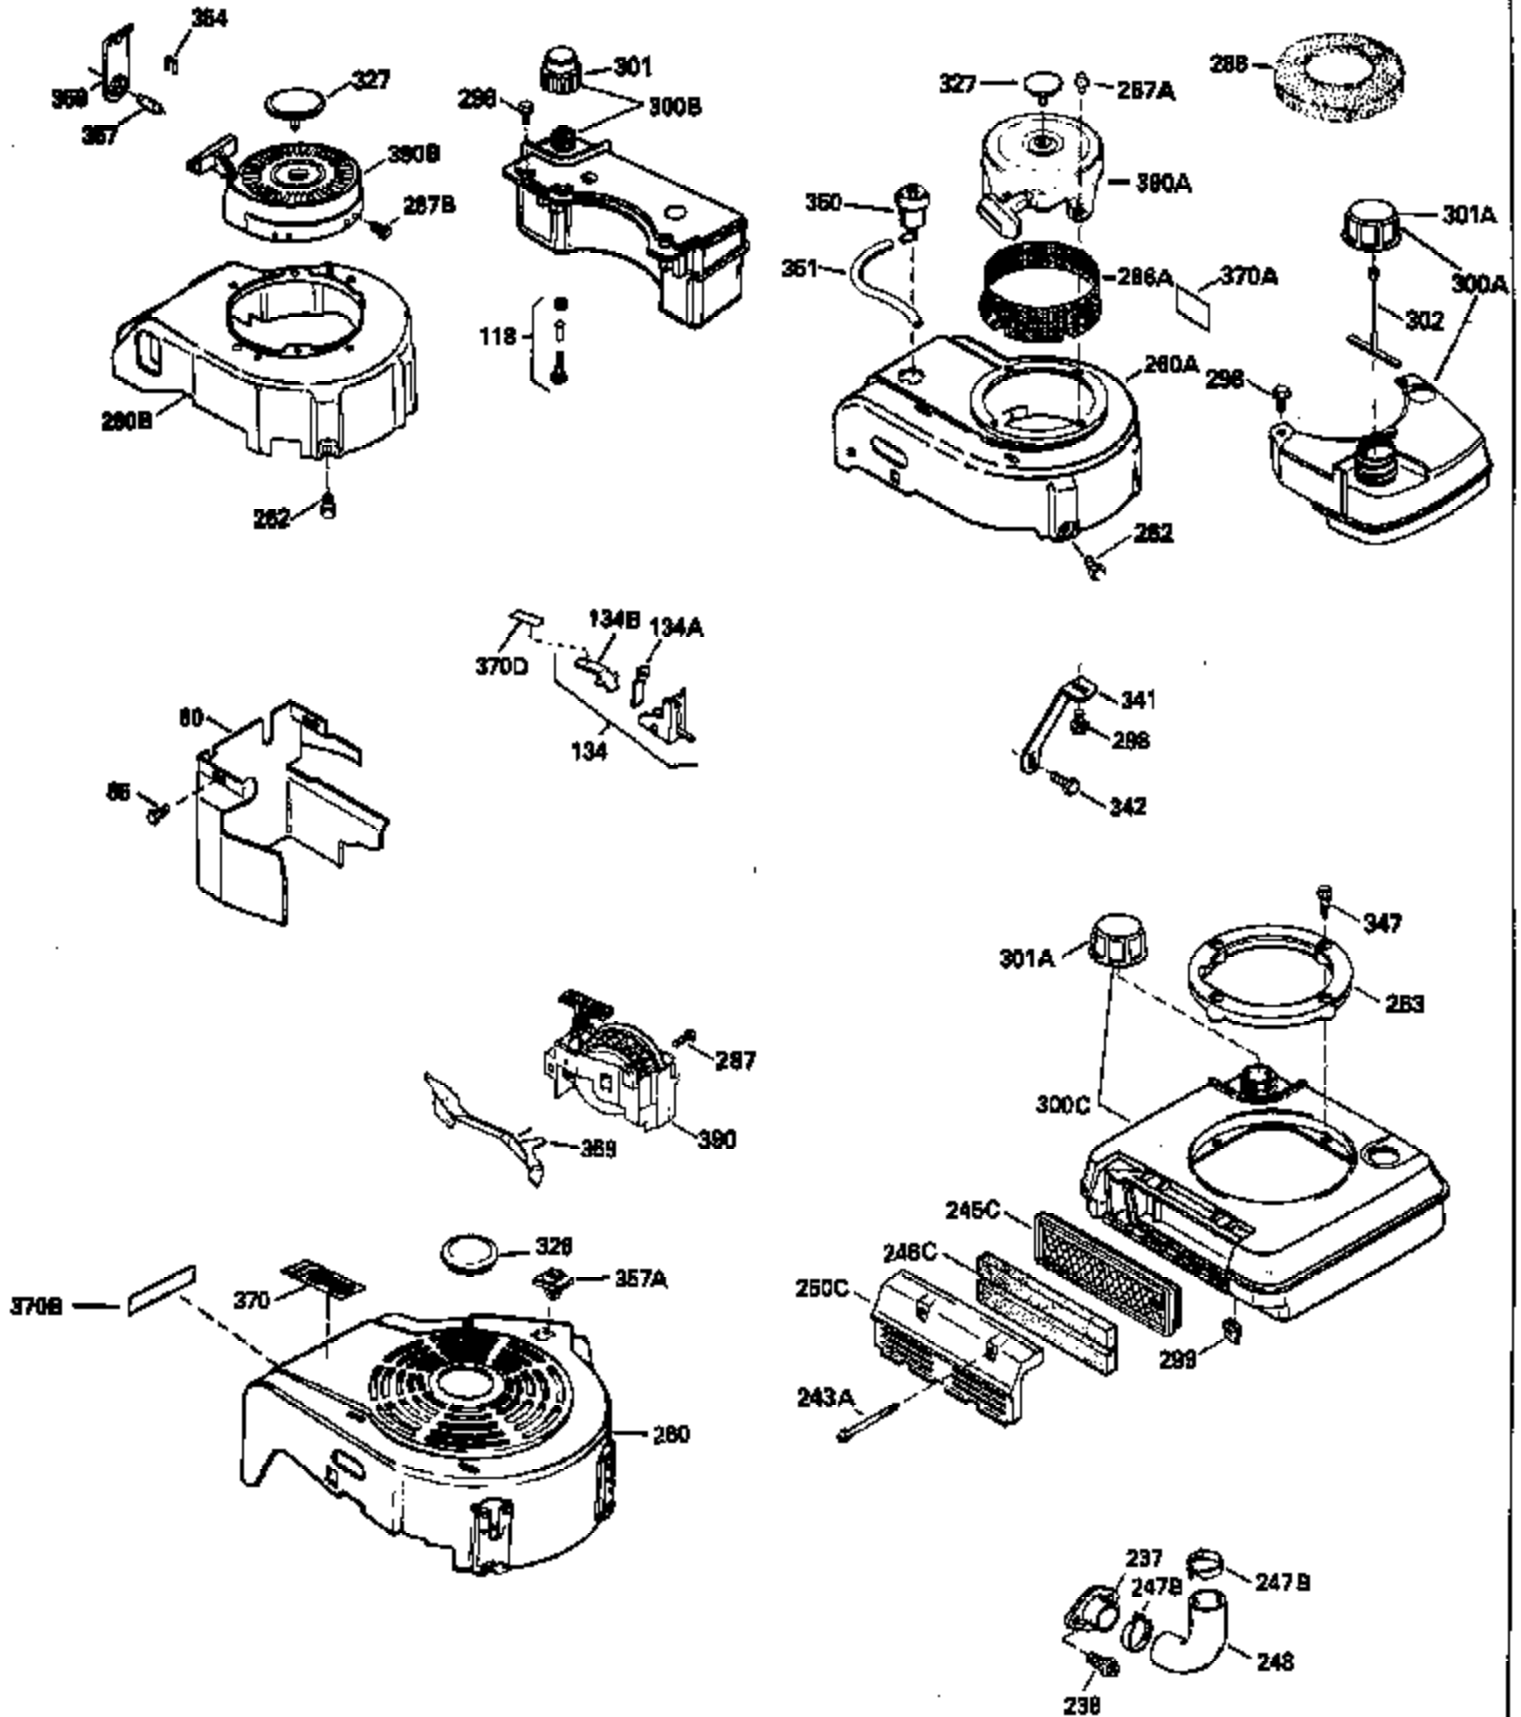

Ref #	Part Number	Qty	Description
400	33238C		* Gasket Set (Incl. items marked *)
420	730225		SAE 30, 4-Cycle Engine Oil (Quart)

ILLUSTRATION SHOWS TYPICAL PARTS ONLY. ORDER BY PART NUMBER. PARTS NOT LISTED ARE SUPPLIED BY OEM.