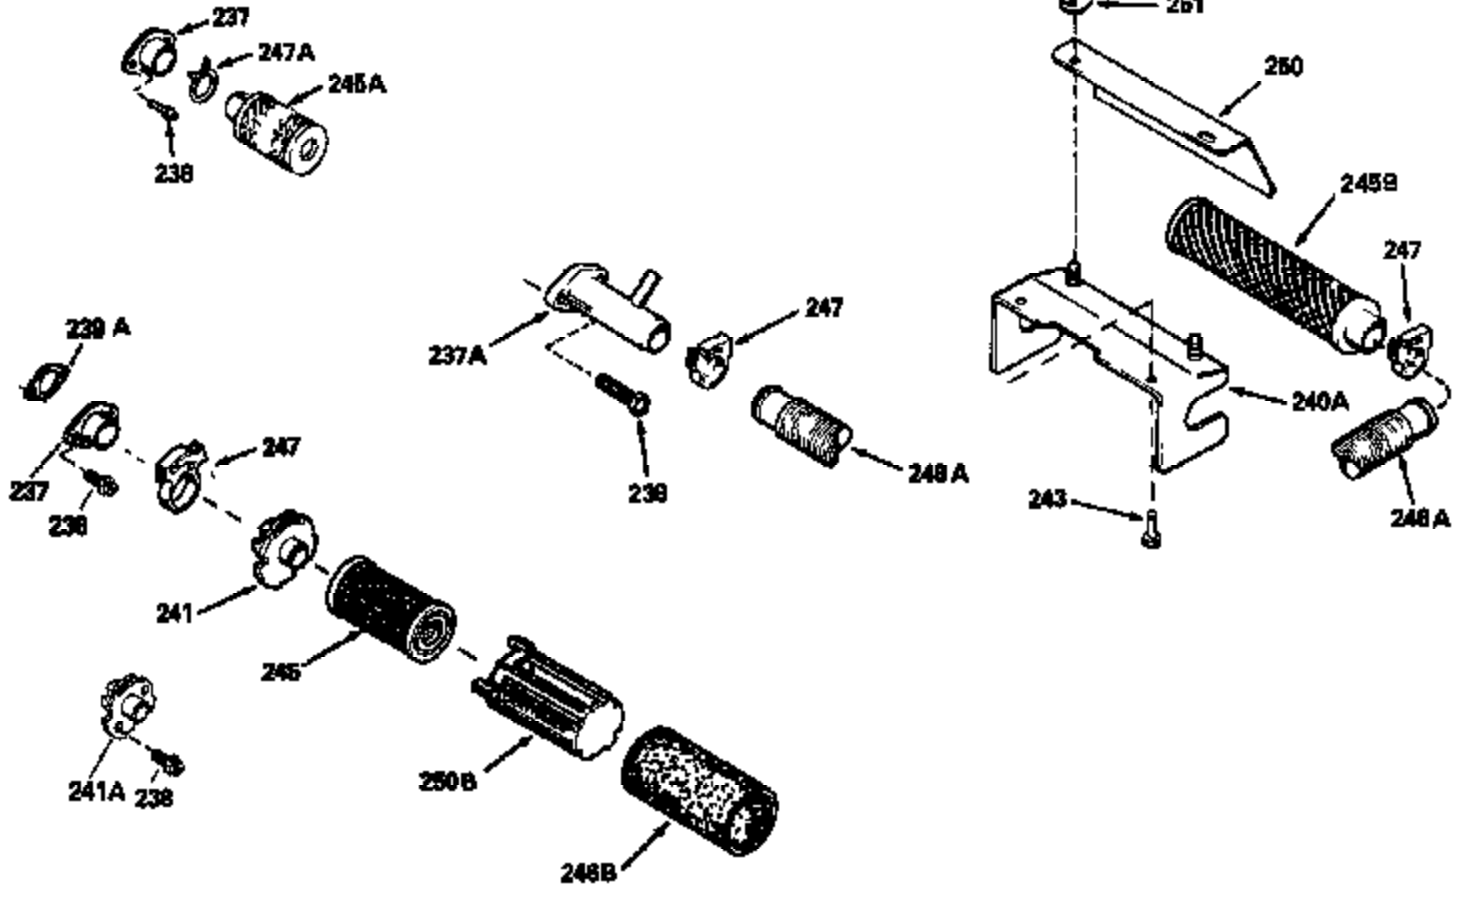

Ref #	Part Number	Qty	Description
400	33238C		* Gasket Set (Incl. items marked *)
420	730225		SAE 30, 4-Cycle Engine Oil (Quart)

ILLUSTRATION SHOWS TYPICAL PARTS ONLY. ORDER BY PART NUMBER. PARTS NOT LISTED ARE SUPPLIED BY OEM.

Ref #	Part Number	Qty	Description
118	730194		Rope Guide Kit (Use as required with 34476 fuel tank)
238	650806		Screw, 10-32 x 5/8"
246C	35705		Filter, Pre-Air (Optional)
260A	34859		Housing, Blower
262	650831		Screw, 1/4-20 x 15/32"
286	35009		Screen, Starter cup
287A	650735		Screw, 10-24 x 3/8" (Use as required)
287A			Pop Rivet, (3/16" Dia.)(Purchase locally)
301	33032		Fuel Cap
354	35025		Staple (Not used on all models)
357	34985		Rope Stop & Staple Ass'y. (Incl. 354)
370A	34346		Decal, Instruction
390A	590420A		Rewind Starter (Refer to Division 5, Section C, page 25 or Fiche 8, Grid G-7 for breakdown)

Ref #	Part Number	Qty	Description
19	31361		Spring, Extension
69	35261		* Gasket, Mounting flange
182	6201		Screw, 1/4-28 x 7/8"
185	31384A		Pipe, Intake (Incl. 224)
186	34337		Link, Governor spring
209	30200		Screw, 10-24 x 9/16"
223	650451		Screw, 1/4-20 x 1"
238	650806		Screw, 10-32 x 5/8"
246B	35435		Filter, Pre-Air (Use as required)