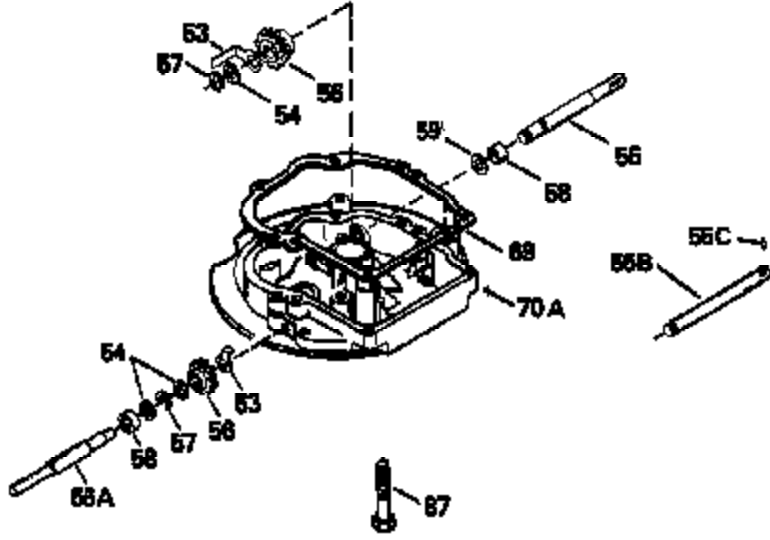

Ref #	Part Number	Qty	Description
19	31361		Spring, Extension
53	31745		Tang, Washer
54	31747		Washer, Flat
55	33774		Shaft, P.T.O.
56	33401		Right Hand Worm Gear
57	31749		Ring, Retaining
58	31744		Seal, Oil
59	31787		Washer, Flat
69	35261		* Gasket, Mounting flange
70A	33521C		Flange Ass'y. (Incl.58, 72, 72A, 73, 75 & 80)
87	650492		Screw, 1/4-20 x 2-1/4"
182	6201		Screw, 1/4-28 x 7/8"
185	31384A		Pipe, Intake (Incl. 224)
186	34337		Link, Governor spring
209	30200		Screw, 10-24 x 9/16"
223	650451		Screw, 1/4-20 x 1"
241	35067		Collar, Air cleaner (Black)
245	35066		Filter, Air cleaner
246B	35435		Filter, Pre-Air (Use as required)
247A	35068		Clamp, Air cleaner
250B	35065		Air Cleaner Cover Ass'y.
255	34371		Cover, Speed control
256	650807		Screw, 10-32 x 7/16"