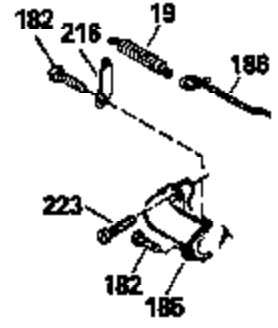

Ref #	Part Number	Qty	Description
19	31361		Spring, Extension
53	31745		Tang, Washer
54	31747		Washer, Flat
55	33774		Shaft, P.T.O.
56	33401		Right Hand Worm Gear
57	31749		Ring, Retaining
58	31744		Seal, Oil
59	31787		Washer, Flat
69	35261		* Gasket, Mounting flange
70A	33521C		Flange Ass'y. (Incl.58, 72, 72A, 73, 75 & 80)
87	650492		Screw, 1/4-20 x 2-1/4"
182	6201		Screw, 1/4-28 x 7/8"
185	31384A		Pipe, Intake (Incl. 224)
186	34337		Link, Governor spring
209	30200		Screw, 10-24 x 9/16"
223	650451		Screw, 1/4-20 x 1"
241	35067		Collar, Air cleaner (Black)
245	35066		Filter, Air cleaner
246B	35435		Filter, Pre-Air (Use as required)
247A	35068		Clamp, Air cleaner
250B	35065		Air Cleaner Cover Ass'y.
255	34371		Cover, Speed control
256	650807		Screw, 10-32 x 7/16"