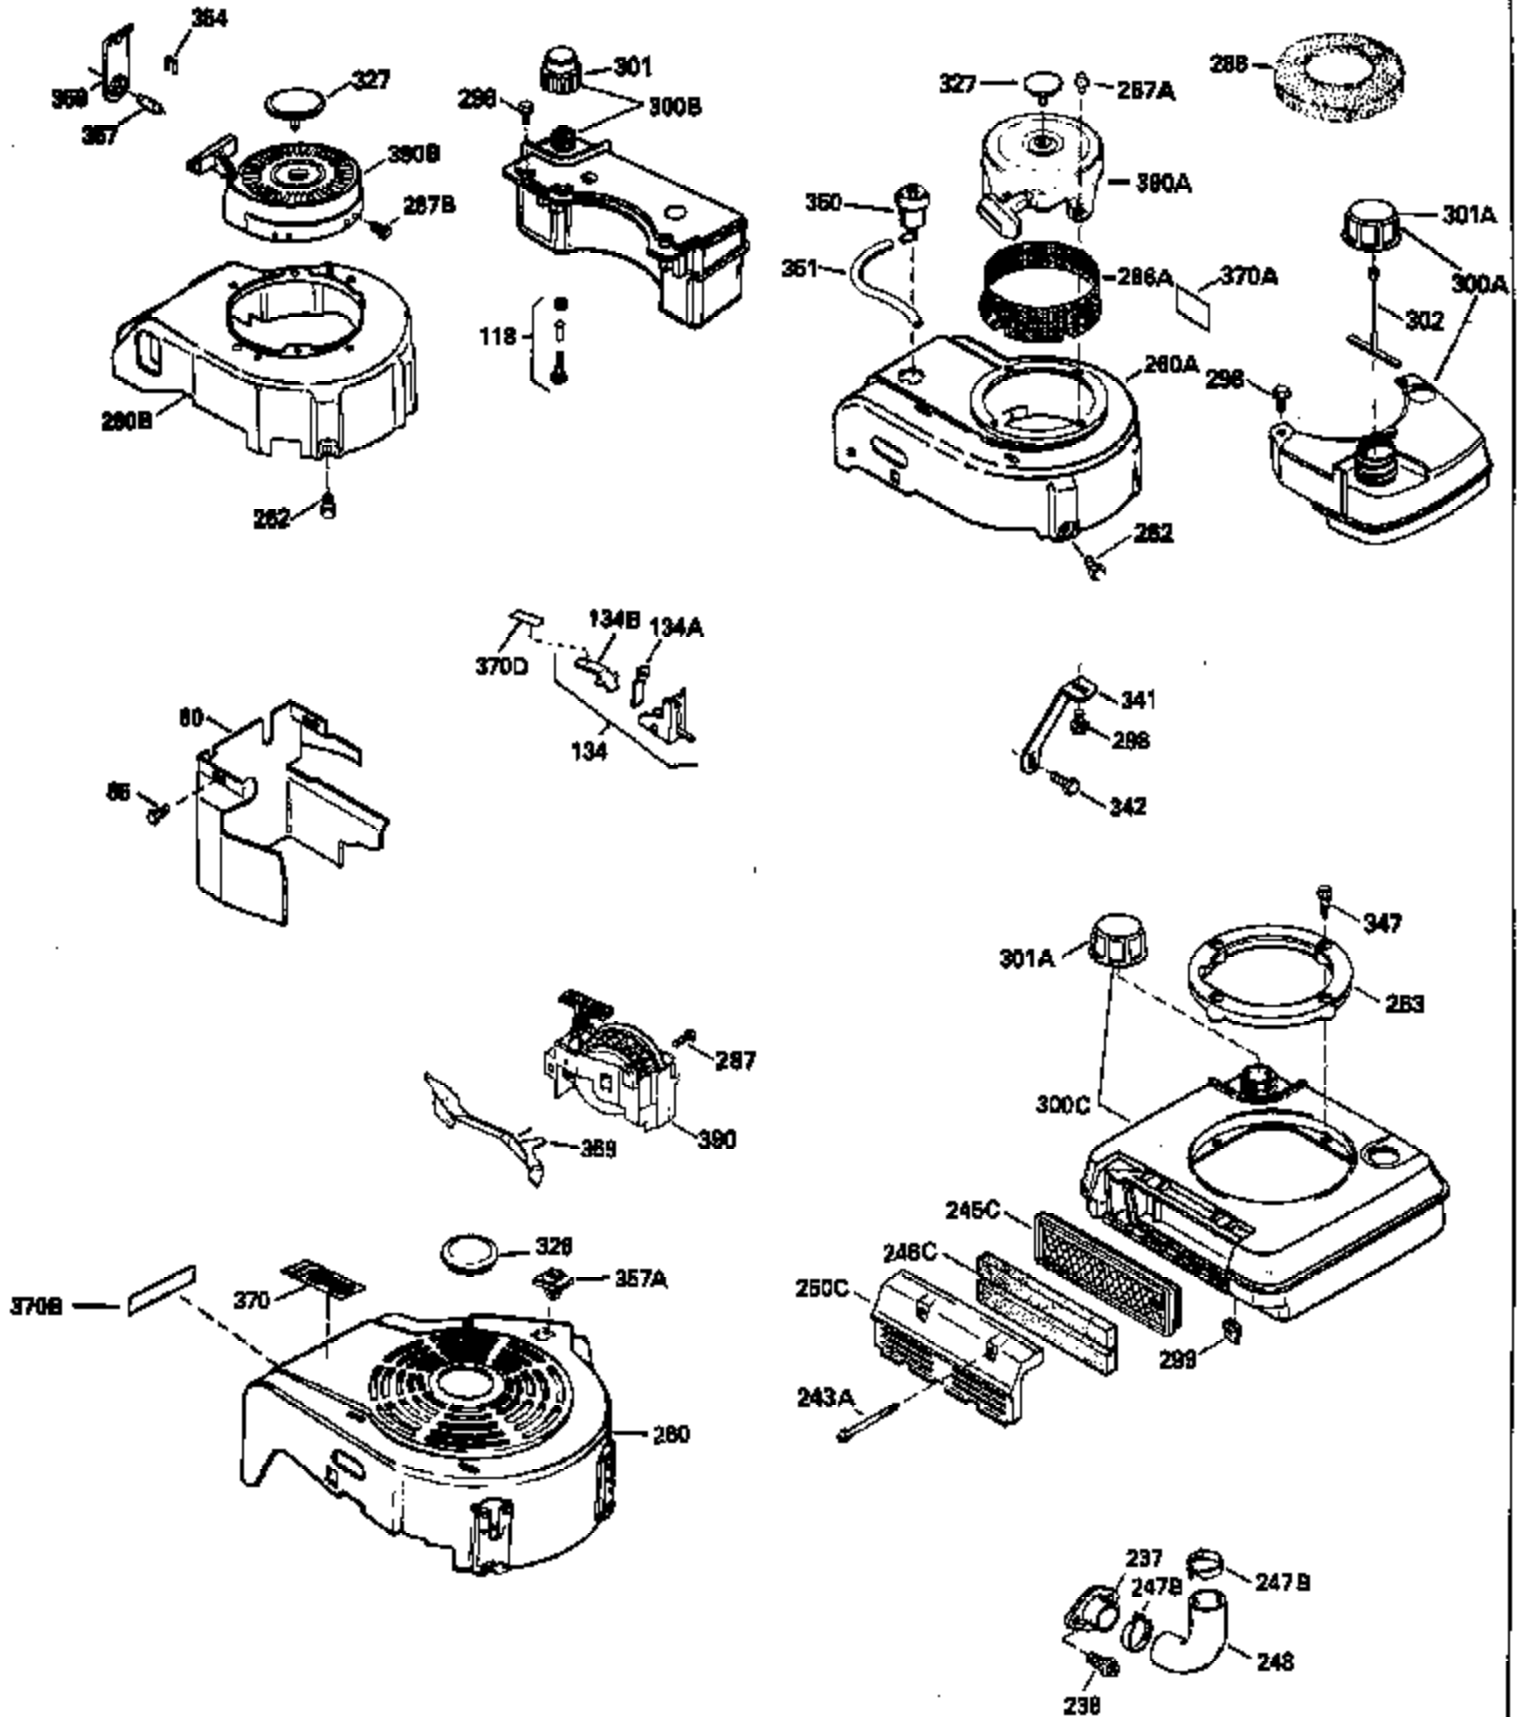

ILLUSTRATION SHOWS TYPICAL PARTS ONLY. ORDER BY PART NUMBER. PARTS NOT LISTED ARE SUPPLIED BY OEM.

Ref #	Part Number	Qty	Description
118	730194		Rope Guide Kit (Use as required with 34476 fuel tank)
246C	35705		Filter, Pre-Air (Optional)
260	34367		Housing, Blower
262	650831		Screw, 1/4-20 x 15/32"
287A	650735		Screw, 10-24 x 3/8" (Use as required)
287A			Pop Rivet, (3/16" Dia.)(Purchase locally)
287	650802		Screw, 1/4-20 x 5/8"
298	28763		Screw, 10-32 x 35/64"
300A	34369A		Fuel Tank (Incl. 292 & 301A) NOTE: These tanks (34369A) were built with different size fuel inlet openings. Tanks with the 1-3/16" I.D. opening use fuel cap 33032. Tanks with the 1-1/2" I.D. opening use fuel cap 35355.
301	33032		Fuel Cap
326	34113		Plug, Screen
350	34353		Primer Assy.
351	32180C		Line, Fuel primer
370A	34442A		Decal, Instruction
390	590531		Side Mount Rewind Starter (Refer to Division 5, Section C, page 32 or Fiche 8, Grid G-8 for breakdown)