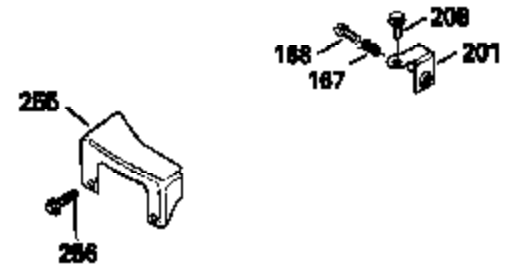

Ref #	Part Number	Qty	Description
19	31361		Spring, Extension
53	31745		Tang, Washer
54	31747		Washer, Flat
55	33774		Shaft, P.T.O.
56	33401		Right Hand Worm Gear
57	31749		Ring, Retaining
58	31744		Seal, Oil
59	31787		Washer, Flat
69	35261		* Gasket, Mounting flange
70A	33521C		Flange Ass'y. (Incl.58, 72, 72A, 73, 75 & 80)
87	650492		Screw, 1/4-20 x 2-1/4"
182	6201		Screw, 1/4-28 x 7/8"
185	31384A		Pipe, Intake (Incl. 224)
186	34337		Link, Governor spring
209	30200		Screw, 10-24 x 9/16"
223	650451		Screw, 1/4-20 x 1"
241	35067		Collar, Air cleaner (Black)
245	35066		Filter, Air cleaner
246B	35435		Filter, Pre-Air (Use as required)
247A	35068		Clamp, Air cleaner
250B	35065		Air Cleaner Cover Ass'y.
255	34371		Cover, Speed control
256	650807		Screw, 10-32 x 7/16"