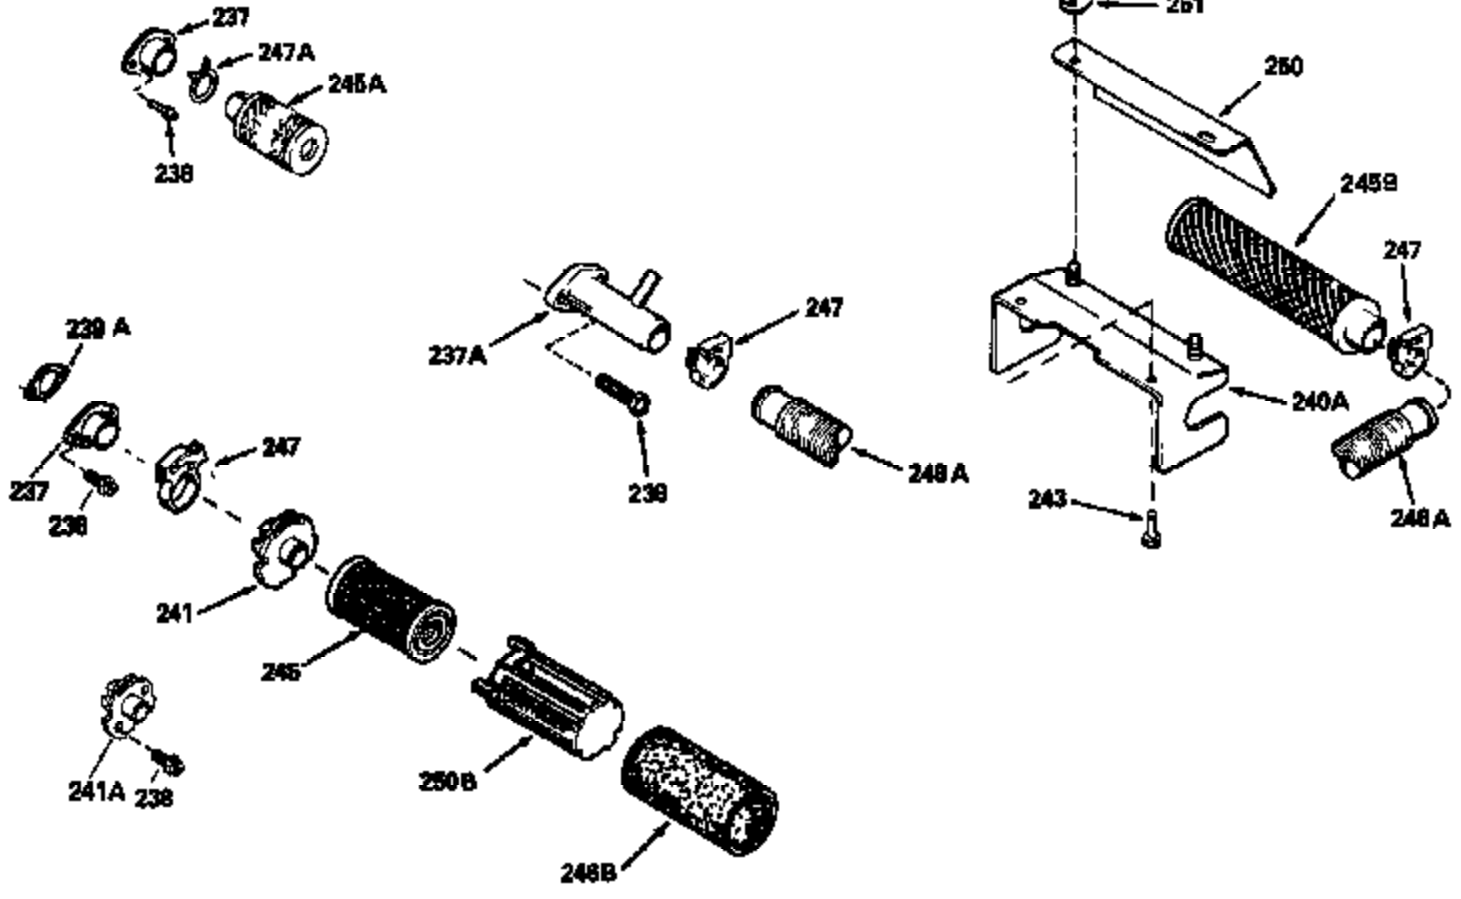

Ref #	Part Number	Qty	Description
19	31361		Spring, Extension
53	31745		Tang, Washer
54	31747		Washer, Flat
55	33774		Shaft, P.T.O.
56	33401		Right Hand Worm Gear
57	31749		Ring, Retaining
58	31744		Seal, Oil
59	31787		Washer, Flat
69	35261		* Gasket, Mounting flange
70A	33521C		Flange Ass'y. (Incl.58, 72, 72A, 73, 75 & 80)
87	650492		Screw, 1/4-20 x 2-1/4"
182	6201		Screw, 1/4-28 x 7/8"
185	31384A		Pipe, Intake (Incl. 224)
186	34337		Link, Governor spring
209	30200		Screw, 10-24 x 9/16"
223	650451		Screw, 1/4-20 x 1"
241	35067		Collar, Air cleaner (Black)
245	35066		Filter, Air cleaner
246B	35435		Filter, Pre-Air (Use as required)
247A	35068		Clamp, Air cleaner
250B	35065		Air Cleaner Cover Ass'y.
255	34371		Cover, Speed control
256	650807		Screw, 10-32 x 7/16"