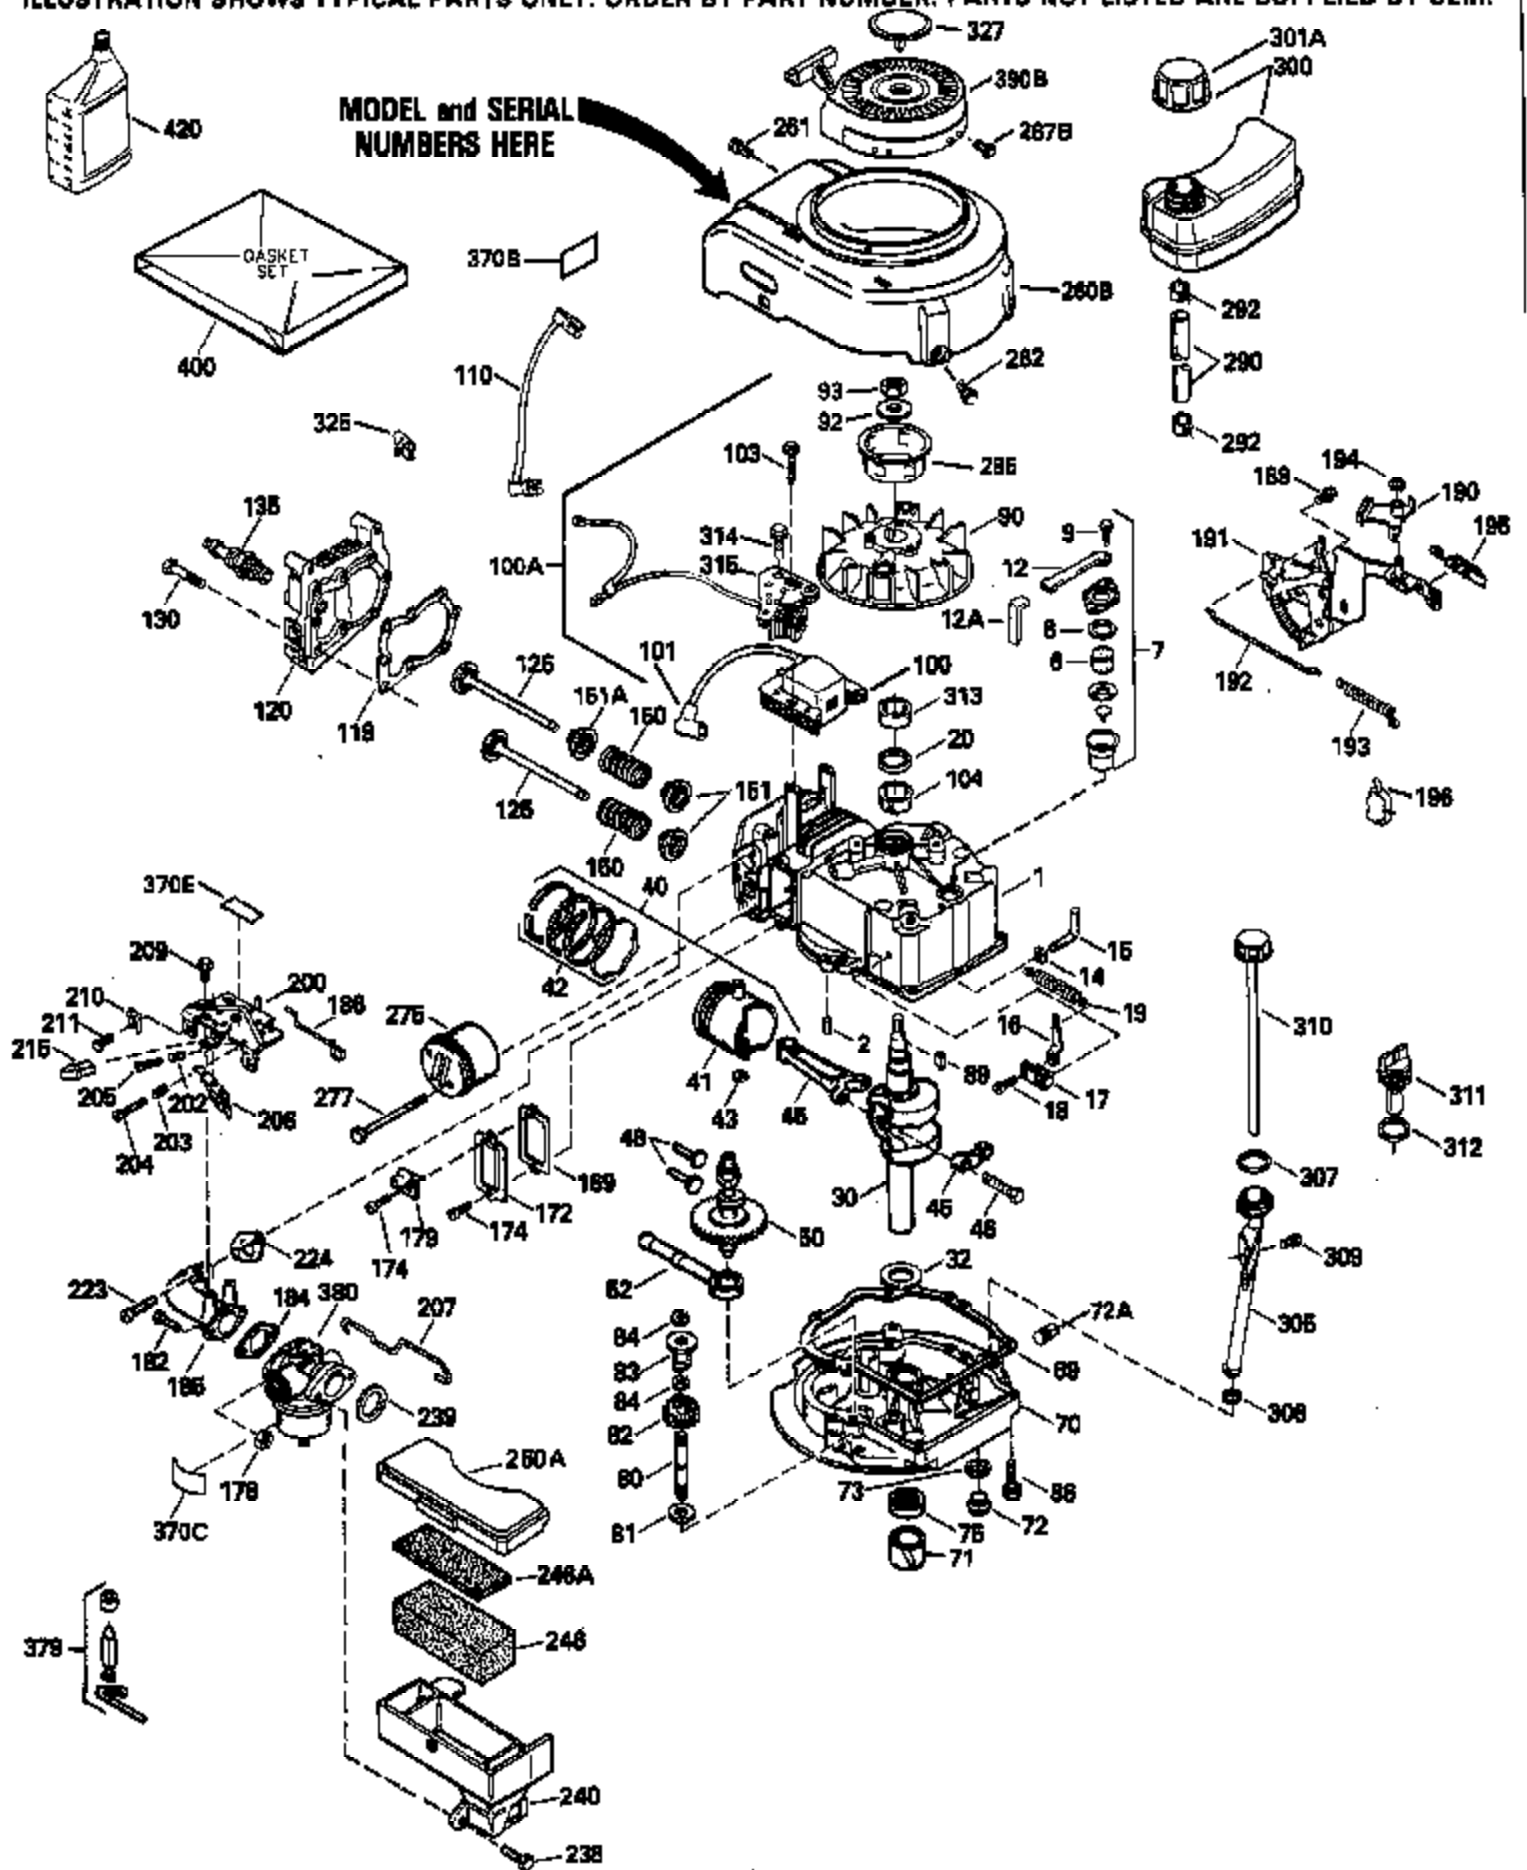

ILLUSTRATION SHOWS TYPICAL PARTS ONLY. ORDER BY PART NUMBER. PARTS NOT LISTED ARE SUPPLIED BY OEM.

Ref #	Part Number	Qty	Description
1	34975		Cylinder Ass'y. (Incl. 2, 8, 9 & 20) (2-1/2")
2	26727		Pin, Dowel
6	33734		Element, Breather
7	34214A		Breather Ass'y. (Incl. 6, 8, 9, 12 & 12A)
8	33735		* Gasket, Breather
9	30200		Screw, 10-24 x 9/16"
12	33886		Tube, Breather
12A	34695		Elbow, Breather tube
14	28277		Washer
15	31513		Rod, Governor
16	31383A		Lever, Governor
17	31335		Clamp, Governor lever
18	650548		Screw, 8-32 x 5/16"
19	31361		Spring, Extension
20	32600		Seal, Oil
30	34450		Crankshaft Ass'y.
40	34514		Piston, Pin & Ring Set (Std.) (2-1/2" Bore)
40	34515		Piston, Pin & Ring Set (.010" OS)
40	34516		Piston, Pin & Ring Set (.020" OS)
41	32538B		Piston & Pin Ass'y. (Incl. 43)(Std.)(2-1/2")
41	32548B		Piston & Pin Ass'y. (Incl. 43) (.010" OS)
41	32549B		Piston & Pin Ass'y. (Incl. 43) (.020" OS)
42	28986		Ring Set (Std.) (2-1/2" Bore)
42	28987		Ring Set (.010" OS)
42	28988		Ring Set (.020" OS)
43	20381		Ring, Piston pin retaining
45	30963B		Rod Assy., Connecting (Incl. 46)
46	32610A		Bolt, Connecting rod
48	27241		Lifter, Valve
50	33148A		Camshaft
52	29914		Oil Pump Assy.
69	35261		* Gasket, Mounting flange
72	30572		Plug, Oil drain (Incl. 73)
73	28833		* Drain Plug Gasket (Not req. W/plastic plug)
75	26208		Seal, Oil
80	30574		Shaft, Governor
81	30590A		Washer, Flat
82	30591		Gear Assy., Governor (Incl. 81)
83	30588A		Spool, Governor
84	29193		Ring, Retaining
86	650488		Screw, 1/4-20 x 1-1/4"
89	611004		Flywheel Key
90	611046A		Flywheel
92	650815		Washer, Belleville
93	650816		Nut, Flywheel
100	730207		Magneto-to-Solid State Conversion Kit (Includes solid state module, solid state flywheel key, and instructions.)(Use as required on external ignition engines only.)
100	34443A		Solid State Assy.
103	650814		Screw, Torx T-15, 10-24 x 1"
119	29953C		* Gasket, Cylinder head
120	34335		Head, Cylinder
125	29313C		Exhaust Valve (Std.) (Incl. 151)
125	29315C		Exhaust Valve (1/32" OS) (Incl. 151)
126	29314B		Intake Valve (Std.) (Incl. 151)
126	29315C		Intake Valve (1/32" OS) (Incl. 151)
130	6021A		Screw, 5/16-18 x 1-1/2"