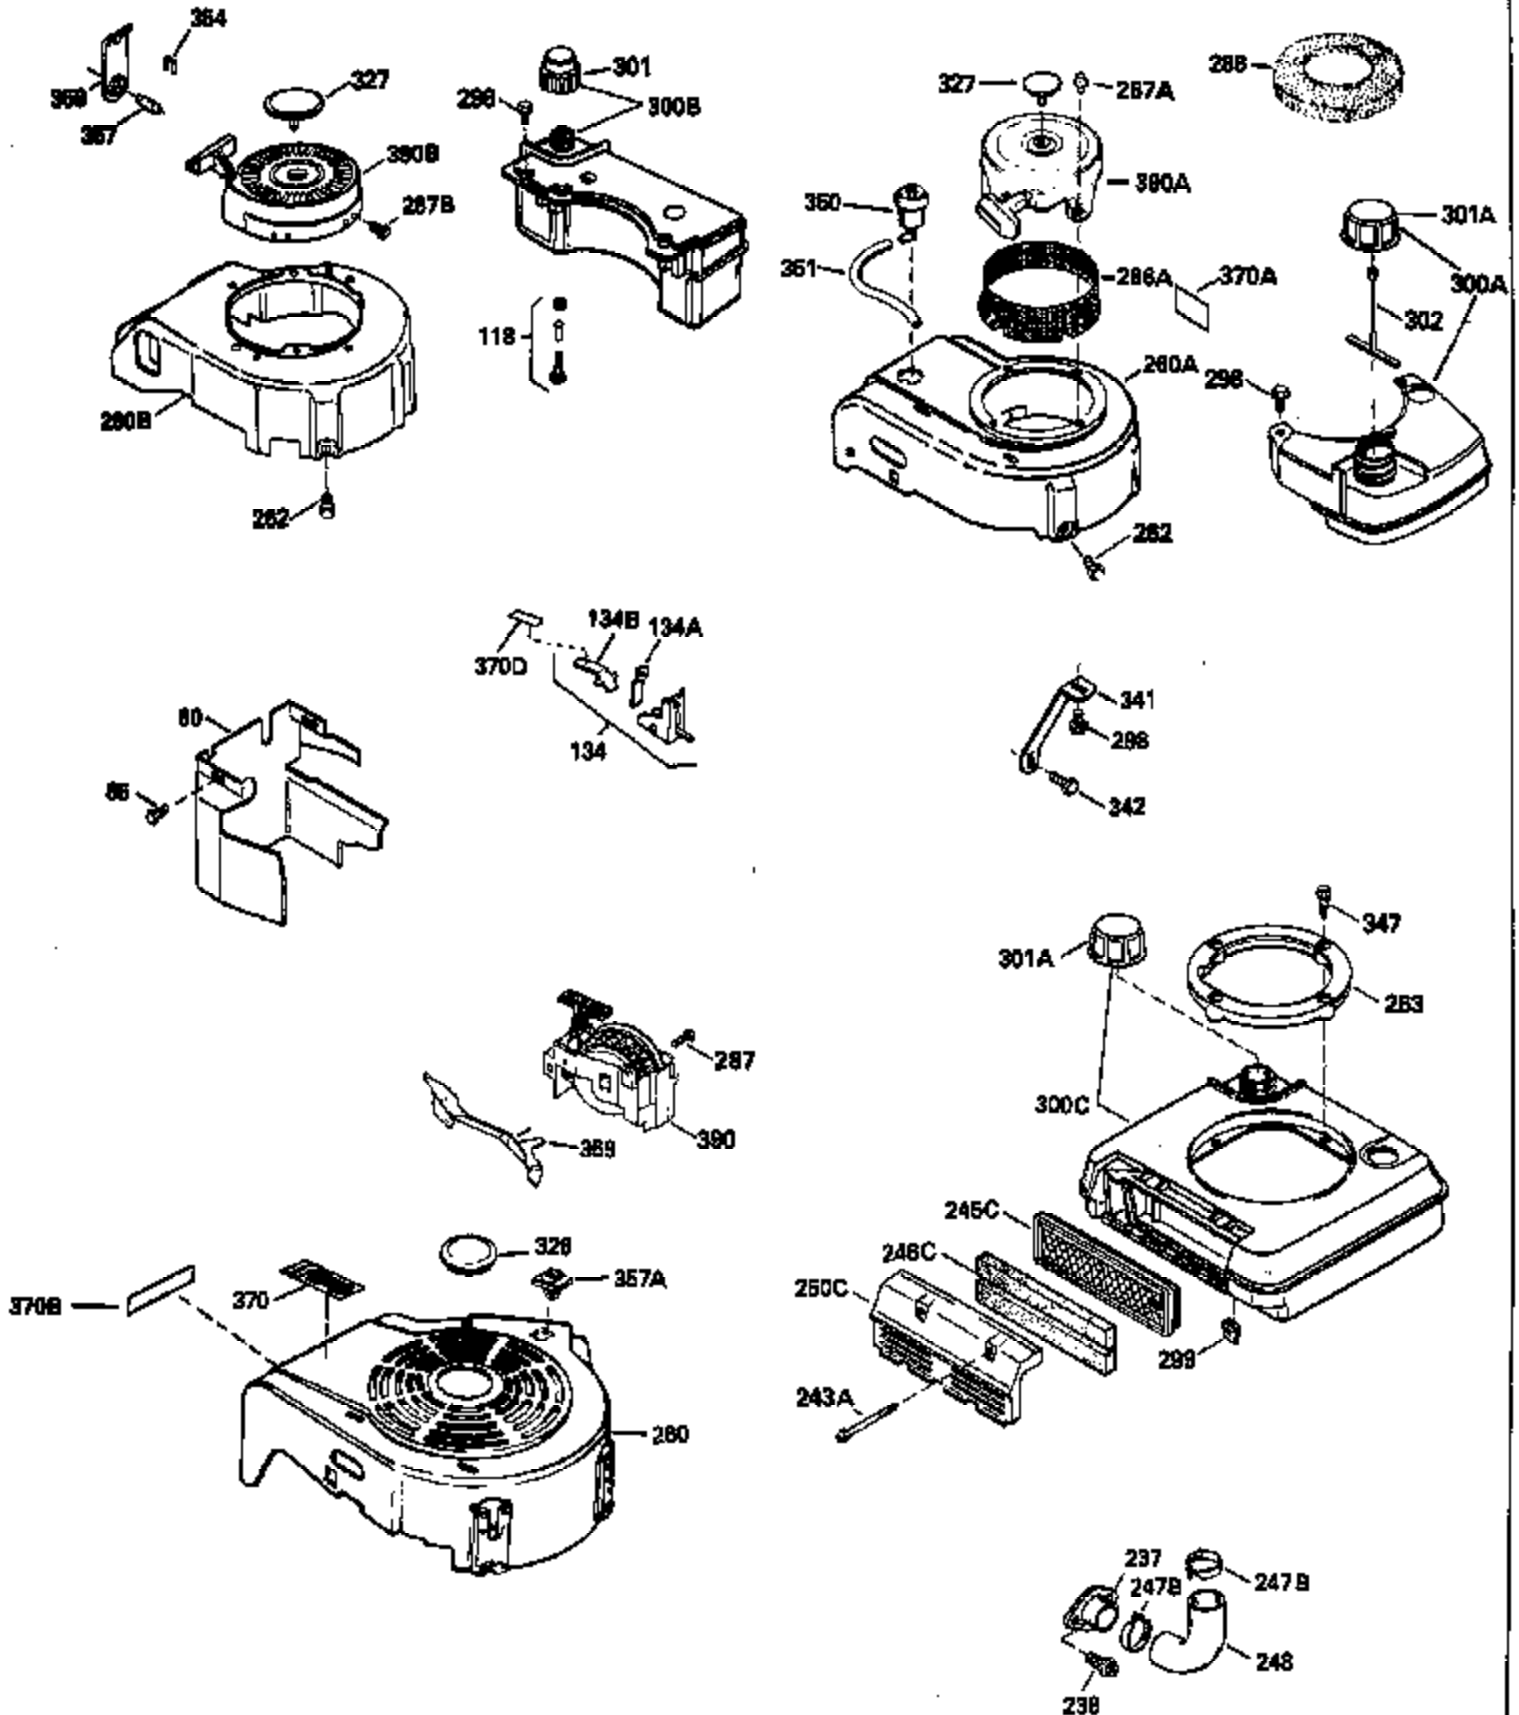

ILLUSTRATION SHOWS TYPICAL PARTS ONLY. ORDER BY PART NUMBER. PARTS NOT LISTED ARE SUPPLIED BY OEM.

Engine Parts List #2

Ref #	Part Number	Qty	Description
118	730194		Rope Guide Kit (Use as required with 34476 fuel tank)
134A	34438		Spring, Stop switch
134B	34439		Clip, Stop switch
134	34657		Spark Plug Stop Lever (Incl. 134A & 1 34B)
246C	35705		Filter, Pre-Air (Optional)
260	34367		Housing, Blower
262	650831		Screw, 1/4-20 x 15/32"
287	650802		Screw, 1/4-20 x 5/8"
287A			Pop Rivet, (3/16" Dia.)(Purchase locally)
287A	650735		Screw, 10-24 x 3/8" (Use as required)
301	33032		Fuel Cap
326	34113		Plug, Screen
350	34353		Primer Assy.
351	32180C		Line, Fuel primer
370A	34365		Decal, Instruction
370D	34407		Decal, Stop control
390	590531		Side Mount Rewind Starter (Refer to Division 5, Section C, page 32 or Fiche 8, Grid G-8 for breakdown)