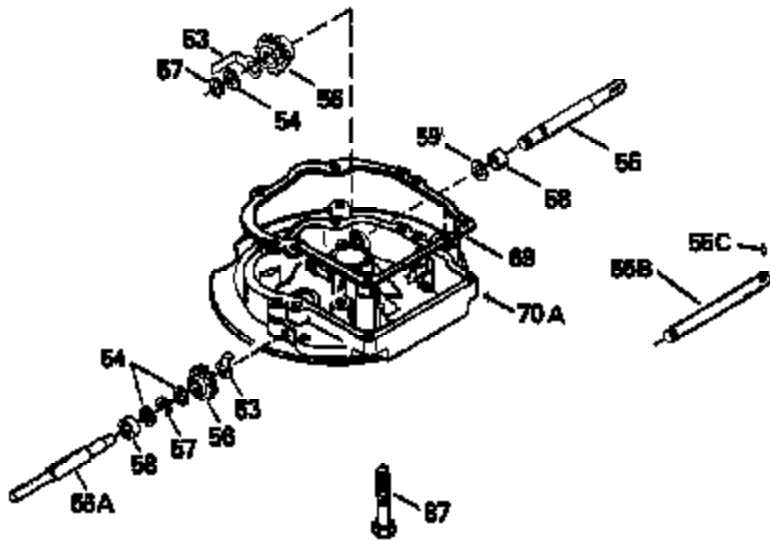

Ref #	Part Number	Qty	Description
19	31361		Spring, Extension
53	31745		Tang, Washer
54	31747		Washer, Flat
55	33774		Shaft, P.T.O.
56	33401		Right Hand Worm Gear
57	31749		Ring, Retaining
58	31744		Seal, Oil
59	31787		Washer, Flat
69	35261		* Gasket, Mounting flange
70A	35609		Flange Ass'y. (Incl.58, 72, 73, 75, 8 0 & 311)
87	650492		Screw, 1/4-20 x 2-1/4"
182	6201		Screw, 1/4-28 x 7/8"
185	31384A		Pipe, Intake (Incl. 224)
186	32653		Link, Governor spring
216	33086		Lever, Speed adjusting
223	650451		Screw, 1/4-20 x 1"
241	35067		Collar, Air cleaner (Black)
245	35066		Filter, Air cleaner
246B	35435		Filter, Pre-Air (Use as required)
247A	35068		Clamp, Air cleaner
250B	35065		Air Cleaner Cover Ass'y.