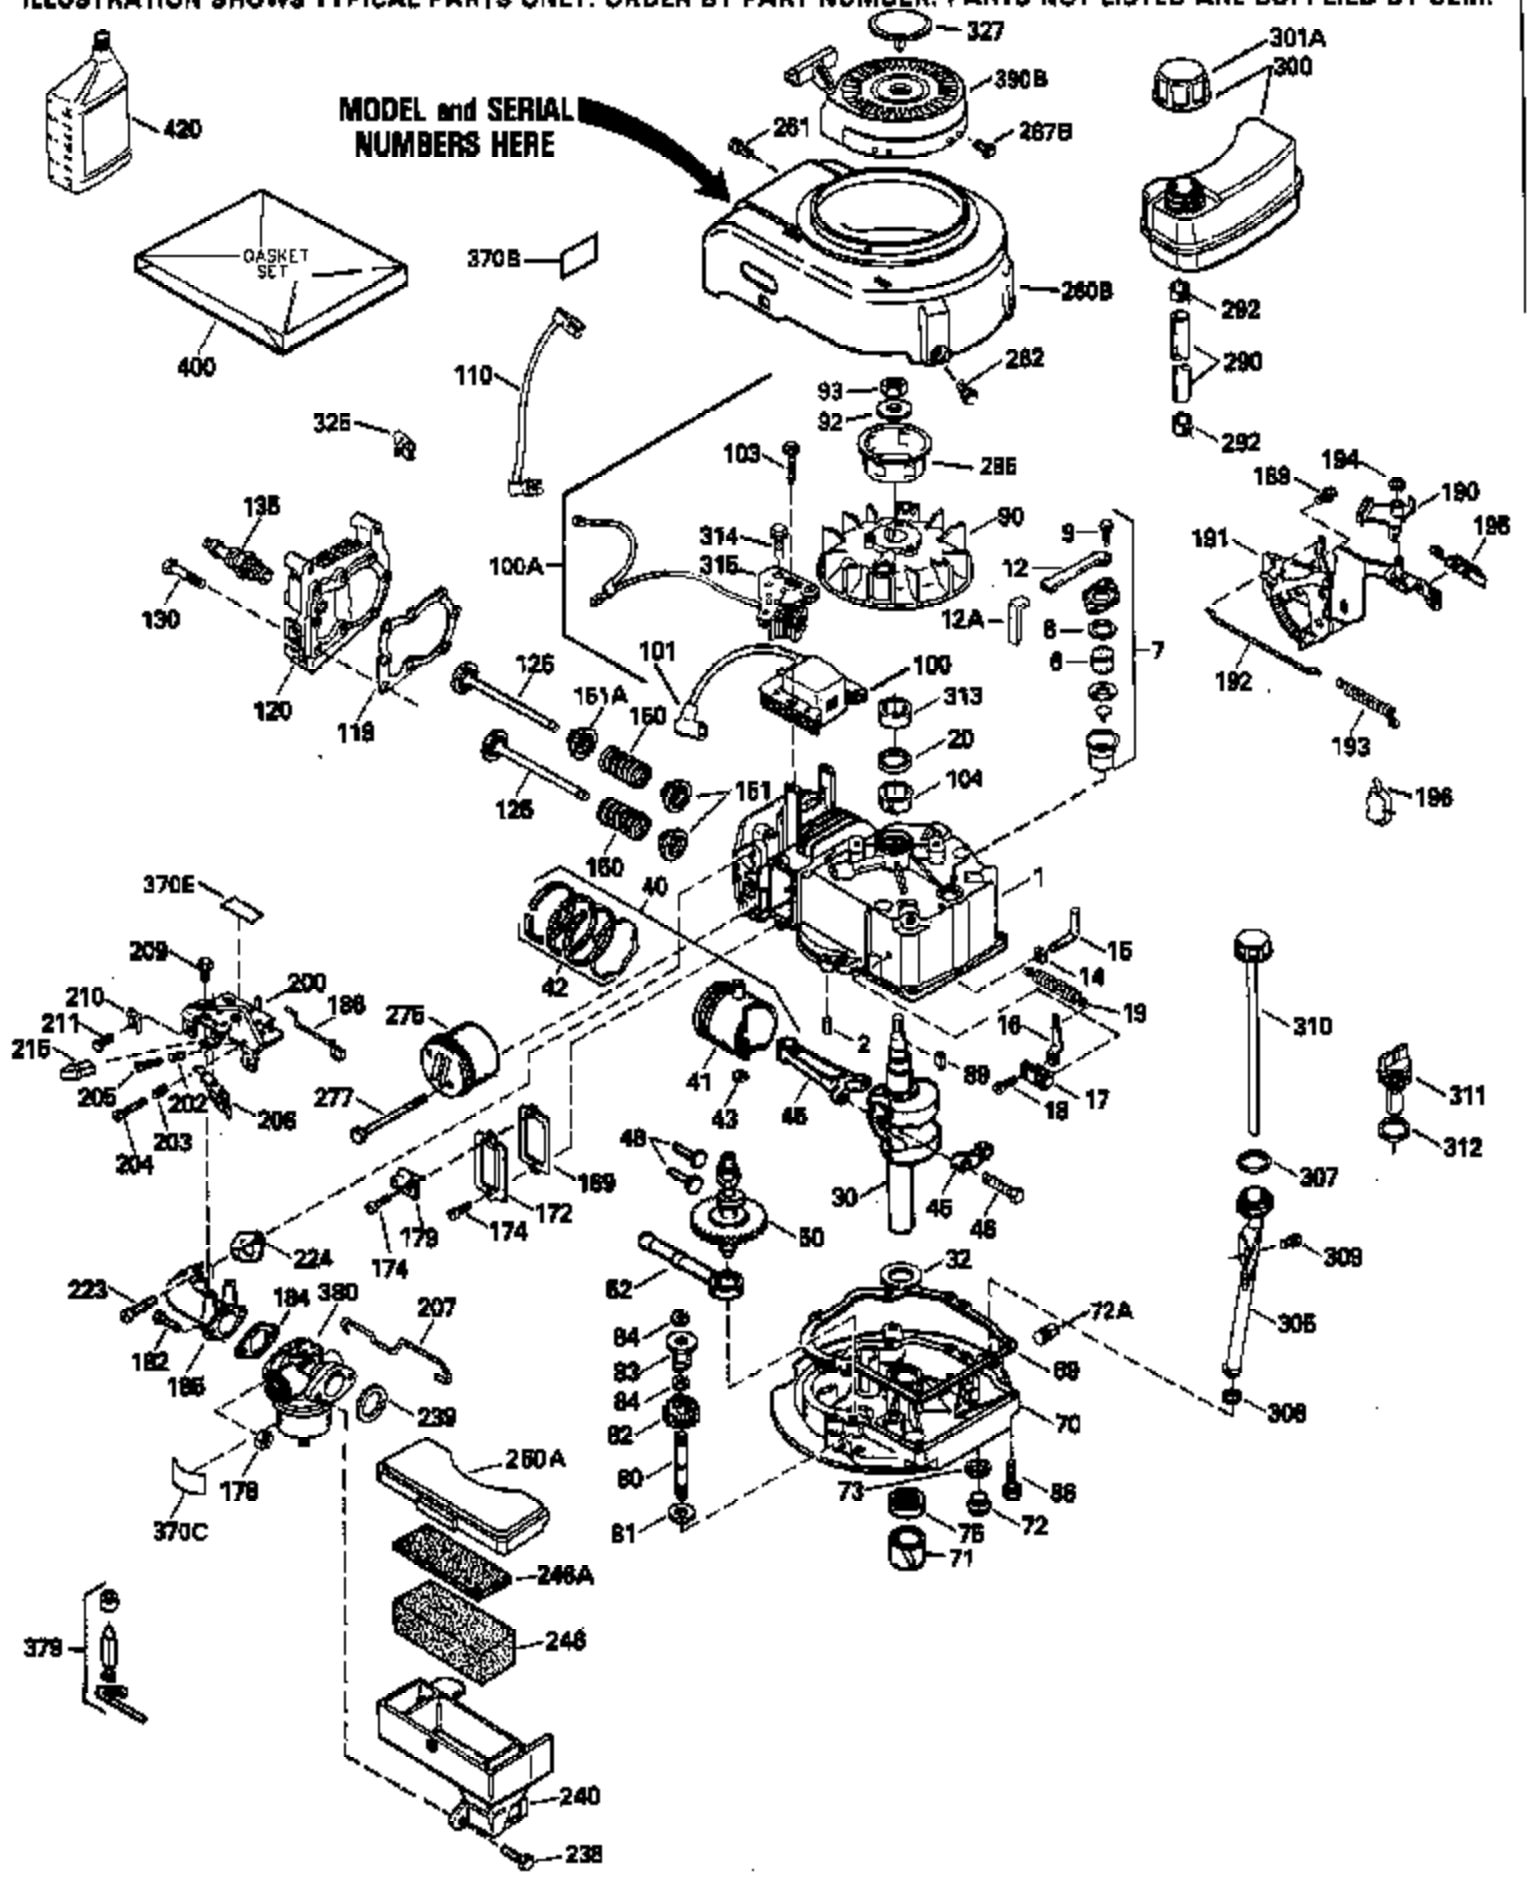

ILLUSTRATION SHOWS TYPICAL PARTS ONLY. ORDER BY PART NUMBER. PARTS NOT LISTED ARE SUPPLIED BY OEM.

Ref #	Part Number	Qty	Description
1	34975		Cylinder Ass'y. (Incl. 2, 8, 9 & 20) (2-1/2")
2	26727		Pin, Dowel
6	33734		Element, Breather
7	34214A		Breather Ass'y. (Incl. 6, 8, 9, 12 & 12A)
8	33735		* Gasket, Breather
9	30200		Screw, 10-24 x 9/16"
12A	34695		Elbow, Breather tube
12	33886		Tube, Breather
14	28277		Washer
15	30589		Rod, Governor (Incl. 14)
16	31383A		Lever, Governor
17	31335		Clamp, Governor lever
18	650548		Screw, 8-32 x 5/16"
19	31361		Spring, Extension
20	32600		Seal, Oil
30	34436		Crankshaft Ass'y.
40	34514		Piston, Pin & Ring Set (Std.) (2-1/2" Bore)
40	34515		Piston, Pin & Ring Set (.010" OS)
40	34516		Piston, Pin & Ring Set (.020" OS)
41	32538B		Piston & Pin Ass'y. (Incl. 43)(Std.)(2-1/2")
41	32548B		Piston & Pin Ass'y. (Incl. 43) (.010" OS)
41	32549B		Piston & Pin Ass'y. (Incl. 43) (.020" OS)
42	28986		Ring Set (Std.) (2-1/2" Bore)
42	28987		Ring Set (.010" OS)
42	28988		Ring Set (.020" OS)
43	20381		Ring, Piston pin retaining
45	30963B		Rod Assy., Connecting (Incl. 46)
46	32610A		Bolt, Connecting rod
48	27241		Lifter, Valve
50	33148A		Camshaft
52	29914		Oil Pump Assy.
69	35261		* Gasket, Mounting flange
70	35651B		Mounting Flange (Incl. 72, 72A, 73, 7 5 & 80)
72	30572		Plug, Oil drain (Incl. 73)
73	28833		* Drain Plug Gasket (Not req. W/plastic plug)
75	26208		Seal, Oil
80	30574		Shaft, Governor
81	30590A		Washer, Flat
82	30591		Gear Assy., Governor (Incl. 81)
83	30588A		Spool, Governor
84	29193		Ring, Retaining
86	650488		Screw, 1/4-20 x 1-1/4"
89	611004		Flywheel Key
90	611046A		Flywheel
92	650815		Washer, Belleville
93	650816		Nut, Flywheel
100	730207		Magneto-to-Solid State Conversion Kit (Includes solid state module, solid state flywheel key, and instructions.)(Use as required on external ignition engines only.)
100	34443A		Solid State Assy.
103	650814		Screw, Torx T-15, 10-24 x 1"
110	34231		Ground Wire
119	29953C		* Gasket, Cylinder head
120	34335		Head, Cylinder
125	29313C		Exhaust Valve (Std.) (Incl. 151)
125	29315C		Exhaust Valve (1/32" OS) (Incl. 151)
126	29314B		Intake Valve (Std.) (Incl. 151)