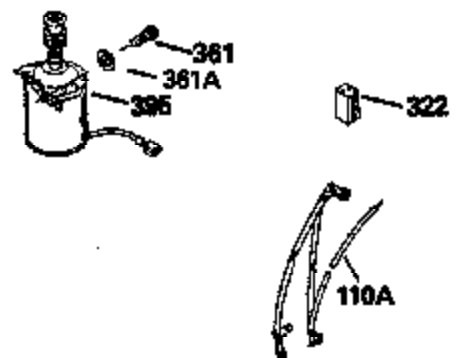

Ref #	Part Number	Qty	Description
274	26754A		* Gasket, Exhaust (Use as required)
277	650795		Screw, 1/4-20 x 2-1/4"
277A	30063		Screw, 1/4-20 x 1/2" (Use as required)
370F	34387		Decal, Instruction (Optional)
415	730162		Muffler Adap.Kit(Incl.274,277A)(Use a s req.)
430	730574		Debris Screen Kit (Incl. 370F,431-433)(Opt.)
431	35596		Screen, Debris (Optional)
432	35597		Bracket, Debris screen (Optional)
433	650910		Screw, 8-32 x 1/4" (Optional)