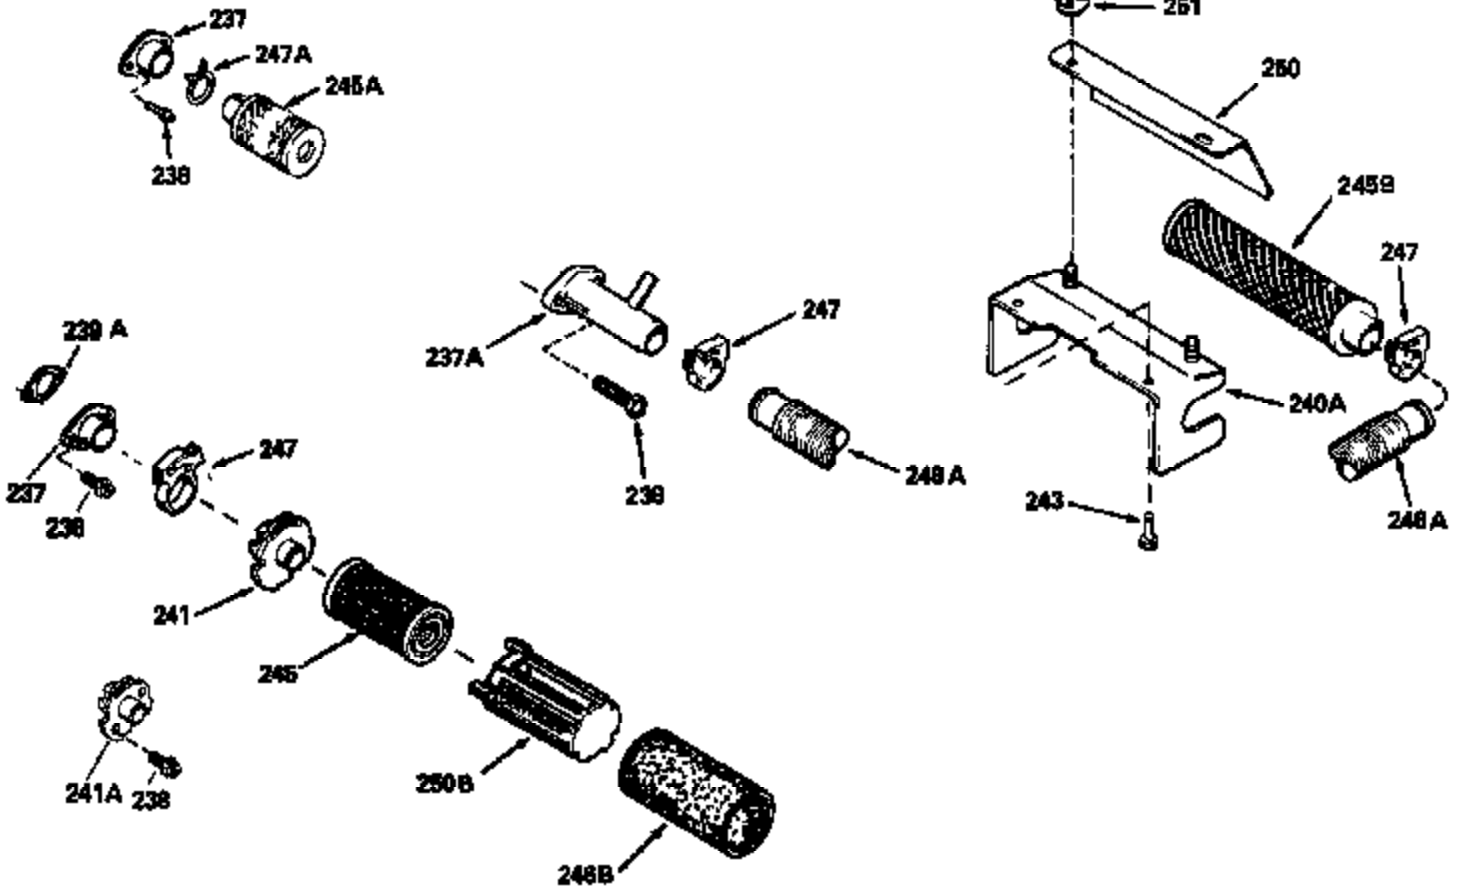

Ref #	Part Number	Qty	Description
19	31361		Spring, Extension
69	35261		* Gasket, Mounting flange
182	6201		Screw, 1/4-28 x 7/8"
185	31384A		Pipe, Intake (Incl. 224)
186	34337		Link, Governor spring
209	30200		Screw, 10-24 x 9/16"
223	650451		Screw, 1/4-20 x 1"
241	35067		Collar, Air cleaner (Black)
245	35066		Filter, Air cleaner
246B	35435		Filter, Pre-Air (Use as required)
247A	35068		Clamp, Air cleaner
250B	35065		Air Cleaner Cover Ass'y.
255	34371		Cover, Speed control
256	650807		Screw, 10-32 x 7/16"