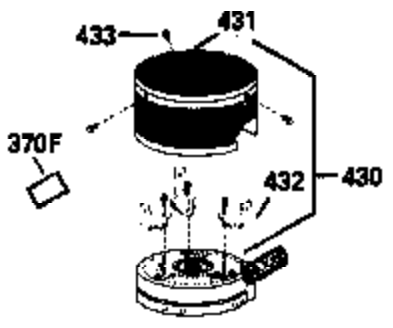

Ref #	Part Number	Qty	Description
110A	35017		Wire Harness Ass'y.
189A	650860		Screw, 10-24 x 59/64"
189C	650861		Nut, Push
189D	650580		Lock Nut, 10-24
190	35831		Lever, Brake
191	35015B		Bracket Assy., S.E. Brake (Incl. 195)
194	32309		Ring, Retaining
195	610973		Terminal Assy.
210	27793		Clip, Conduit
211	28942		Screw, 10-32 x 3/8"
274	26754A		* Gasket, Exhaust (Use as required)
275A	391019		Muffler
277	650795		Screw, 1/4-20 x 2-1/4"
277A	30063		Screw, 1/4-20 x 1/2" (Use as required)
322	35013		Connector, Body
361	650831		Screw, 1/4-20 x 15/32"
370F	34387		Decal, Instruction (Optional)
395	34934		Electric Starter Motor (12 Volt) (Refer to Division 5, Section D, page 18 or Fiche 8, Grid G-11 for breakdown)
415	730162		Muffler Adap.Kit(Incl.274,277A)(Use a s req.)
430	730574		Debris Screen Kit (Incl. 370F,431-433)(Opt.)
431	35596		Screen, Debris (Optional)
432	35597		Bracket, Debris screen (Optional)
433	650910		Screw, 8-32 x 1/4" (Optional)