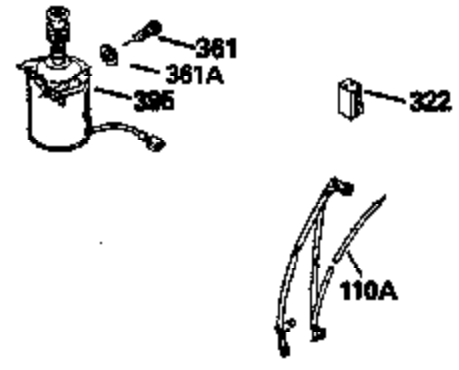

Ref #	Part Number	Qty	Description
110A	35017		Wire Harness Ass'y.
189A	650860		Screw, 10-24 x 59/64"
189C	650861		Nut, Push
189D	650580		Lock Nut, 10-24
190	35831		Lever, Brake
191	35015B		Bracket Assy., S.E. Brake (Incl. 195)
194	32309		Ring, Retaining
195	610973		Terminal Assy.
210	27793		Clip, Conduit
211	28942		Screw, 10-32 x 3/8"
274	26754A		* Gasket, Exhaust (Use as required)
275A	391019		Muffler
277	650795		Screw, 1/4-20 x 2-1/4"
277A	30063		Screw, 1/4-20 x 1/2" (Use as required)
322	35013		Connector, Body
361	650831		Screw, 1/4-20 x 15/32"
370F	34387		Decal, Instruction (Optional)
395	34934		Electric Starter Motor (12 Volt) (Refer to Division 5, Section D, page 18 or Fiche 8, Grid G-11 for breakdown)
415	730162		Muffler Adap.Kit(Incl.274,277A)(Use a s req.)
430	730574		Debris Screen Kit (Incl. 370F,431-433)(Opt.)
431	35596		Screen, Debris (Optional)
432	35597		Bracket, Debris screen (Optional)
433	650910		Screw, 8-32 x 1/4" (Optional)