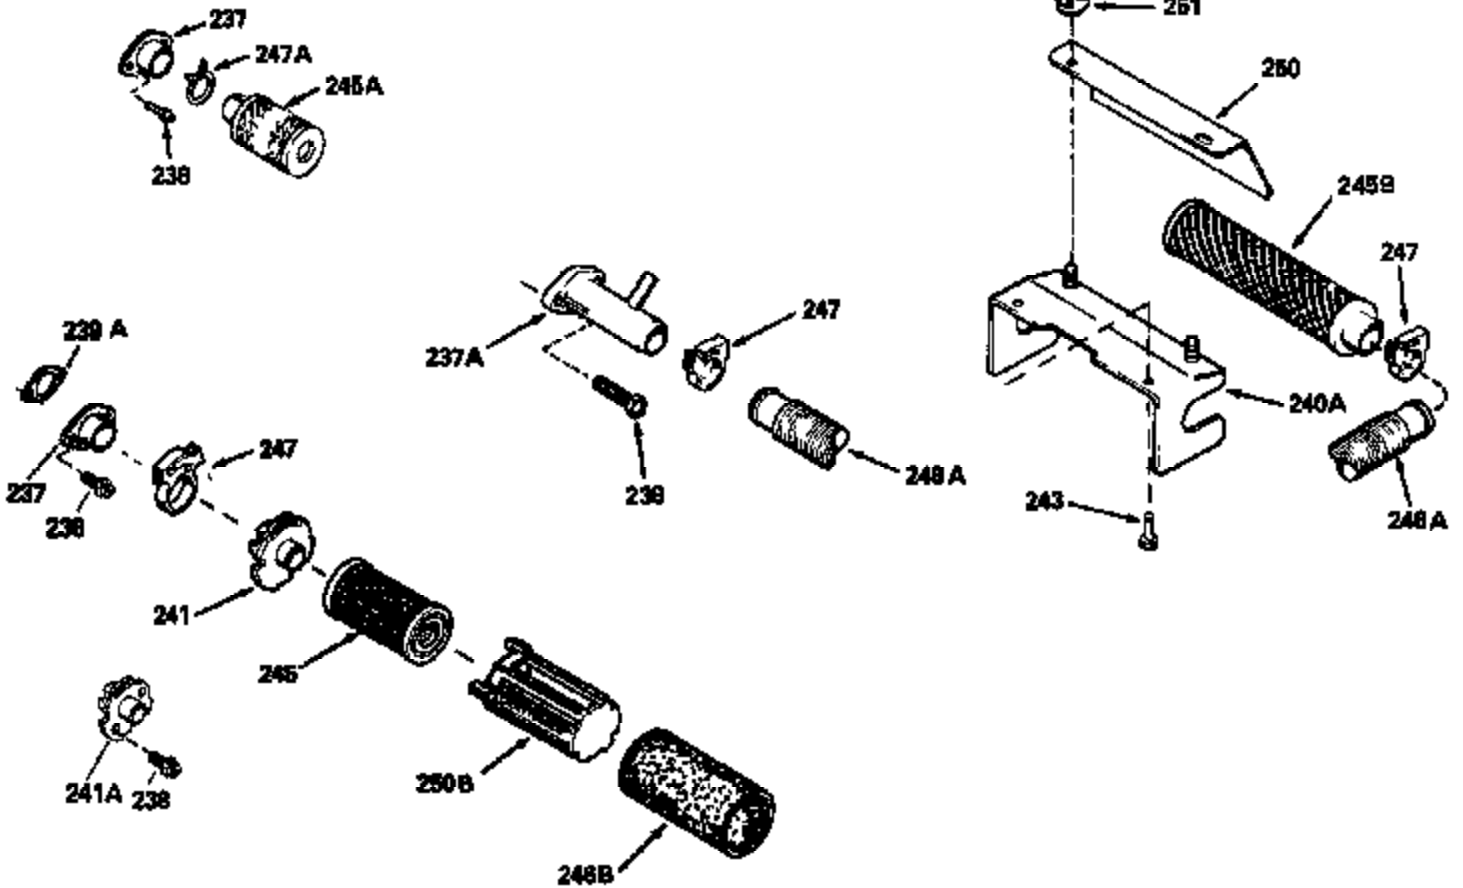

Ref #	Part Number	Qty	Description
400	33238C		* Gasket Set (Incl. items marked *)
420	730225		SAE 30, 4-Cycle Engine Oil (Quart)

ILLUSTRATION SHOWS TYPICAL PARTS ONLY. ORDER BY PART NUMBER. PARTS NOT LISTED ARE SUPPLIED BY OEM.

Ref #	Part Number	Qty	Description
118	730194		Rope Guide Kit (Use as required with 34476 fuel tank)
246C	35705		Filter, Pre-Air (Optional)
260A	35099		Housing, Blower
262	650831		Screw, 1/4-20 x 15/32"
286	35009		Screen, Starter cup
287A	650735		Screw, 10-24 x 3/8" (Use as required)
287A			Pop Rivet, (3/16" Dia.)(Purchase locally)
298	28763		Screw, 10-32 x 35/64"
300B	34114D		Fuel Tank (Incl. 292 & 301)
301	33032		Fuel Cap
370A	34346		Decal, Instruction
370	34304		Decal, "Cubic Inch"
390A	590557		Rewind Starter (Refer to Division 5, Section C, Page 25 or Fiche 8, Grid G-7 for breakdown)

## Engine Parts List #4

Ref #	Part Number	Qty	Description
19	31361		Spring, Extension
69	35261		* Gasket, Mounting flange
182	6201		Screw, 1/4-28 x 7/8"
185	31384A		Pipe, Intake (Incl. 224)
186	34337		Link, Governor spring
209	30200		Screw, 10-24 x 9/16"
223	650451		Screw, 1/4-20 x 1"
237A	35098		Adapter, Air cleaner
240A	35100		Body, Air cleaner (Chrome)
243	650822		Screw, 1/4-15 x 1/2"
245B	35102		Air Cleaner Filter
246B	35435		Filter, Pre-Air (Use as required)
247A	35068		Clamp, Air cleaner
248A	35101		Intake tube, Air cleaner
250	35104		Air Cleaner Cover
251	650513		Nut, Wing, 1/4-20