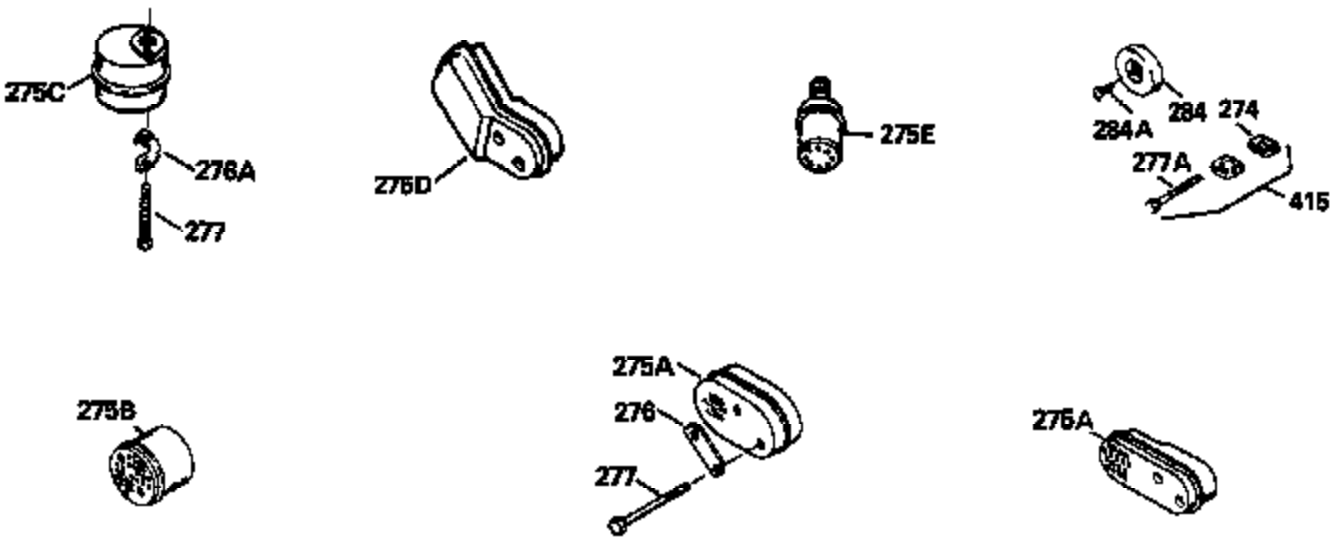

Ref #	Part Number	Qty	Description
110A	35017		Wire Harness Ass'y.
189A	650860		Screw, 10-24 x 59/64"
189C	650861		Nut, Push
189D	650580		Lock Nut, 10-24
190	35831		Lever, Brake
191	35015B		Bracket Assy., S.E. Brake (Incl. 195)
194	32309		Ring, Retaining
195	610973		Terminal Assy.
210	27793		Clip, Conduit
211	28942		Screw, 10-32 x 3/8"
274	26754A		* Gasket, Exhaust (Use as required)
275A	391019		Muffler
277	650795		Screw, 1/4-20 x 2-1/4"
277A	30063		Screw, 1/4-20 x 1/2" (Use as required)
322	35013		Connector, Body
361	650831		Screw, 1/4-20 x 15/32"
370F	34387		Decal, Instruction (Optional)
395	34934		Electric Starter Motor (12 Volt) (Refer to Division 5, Section D, page 18 or Fiche 8, Grid G-11 for breakdown)
415	730162		Muffler Adap.Kit(Incl.274,277A)(Use a s req.)
430	730574		Debris Screen Kit (Incl. 370F,431-433)(Opt.)
431	35596		Screen, Debris (Optional)
432	35597		Bracket, Debris screen (Optional)
433	650910		Screw, 8-32 x 1/4" (Optional)