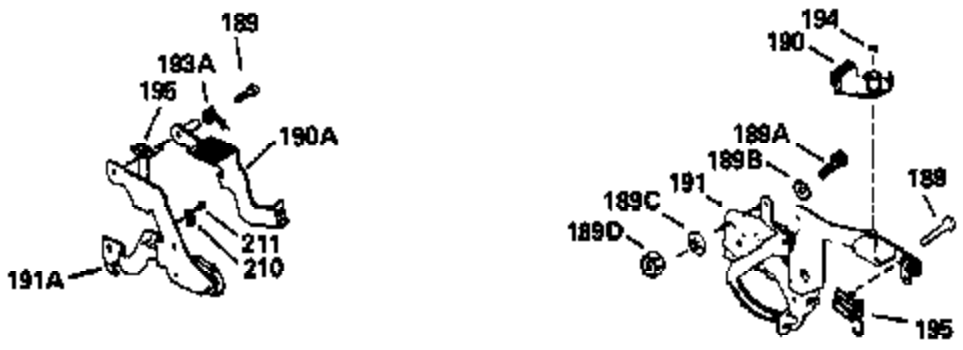

Ref #	Part Number	Qty	Description
110A	35017		Wire Harness Ass'y.
189A	650860		Screw, 10-24 x 59/64"
189C	650861		Nut, Push
189D	650580		Lock Nut, 10-24
190	35831		Lever, Brake
191	35015B		Bracket Assy., S.E. Brake (Incl. 195)
194	32309		Ring, Retaining
195	610973		Terminal Assy.
210	27793		Clip, Conduit
211	28942		Screw, 10-32 x 3/8"
274	26754A		* Gasket, Exhaust (Use as required)
275A	391019		Muffler
277	650795		Screw, 1/4-20 x 2-1/4"
277A	30063		Screw, 1/4-20 x 1/2" (Use as required)
322	35013		Connector, Body
361	650831		Screw, 1/4-20 x 15/32"
370F	34387		Decal, Instruction (Optional)
395	34934		Electric Starter Motor (12 Volt) (Refer to Division 5, Section D, page 18 or Fiche 8, Grid G-11 for breakdown)
415	730162		Muffler Adap.Kit(Incl.274,277A)(Use a s req.)
430	730574		Debris Screen Kit (Incl. 370F,431-433)(Opt.)
431	35596		Screen, Debris (Optional)
432	35597		Bracket, Debris screen (Optional)
433	650910		Screw, 8-32 x 1/4" (Optional)