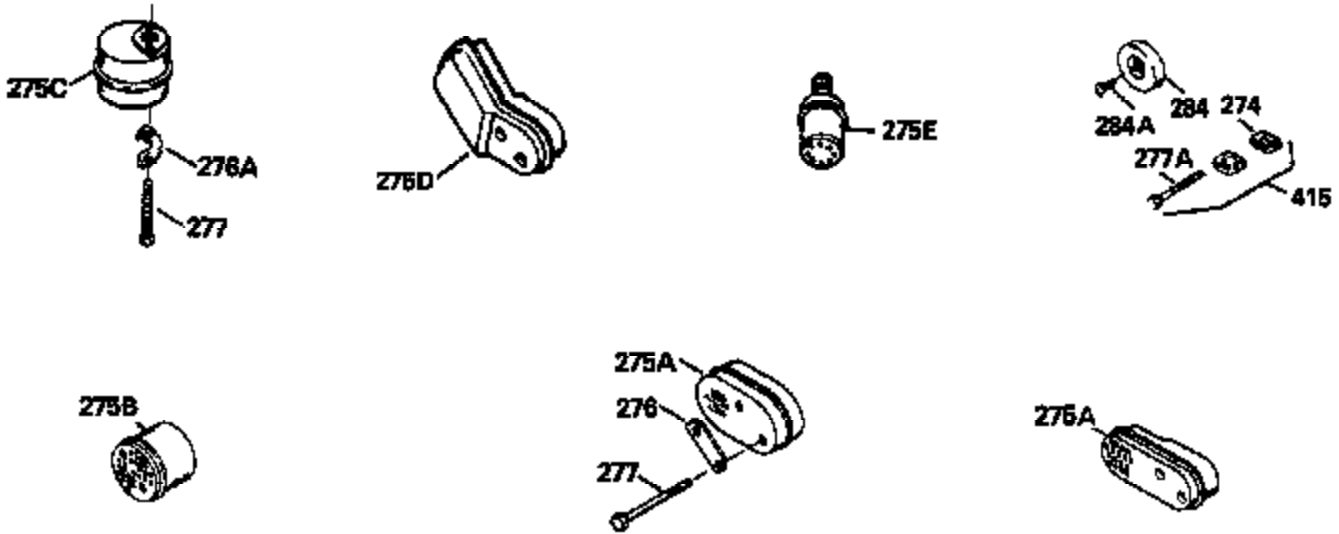

Ref #	Part Number	Qty	Description
110A	35017		Wire Harness Ass'y.
189D	650580		Lock Nut, 10-24
189C	650861		Nut, Push
189	650839		Screw, 1/4-20 x 3/8"
189A	650860		Screw, 10-24 x 59/64"
190	35831		Lever, Brake
191	35015B		Bracket Assy., S.E. Brake (Incl. 195)
194	32309		Ring, Retaining
195	610973		Terminal Assy.
210	27793		Clip, Conduit
211	28942		Screw, 10-32 x 3/8"
274	26754A		* Gasket, Exhaust (Use as required)
275A	391019		Muffler
277	650795		Screw, 1/4-20 x 2-1/4"
277A	30063		Screw, 1/4-20 x 1/2" (Use as required)
370F	34387		Decal, Instruction (Optional)
415	730162		Muffler Adap.Kit(Incl.274,277A)(Use a s req.)
430	730574		Debris Screen Kit (Incl. 370F,431-433)(Opt.)
431	35596		Screen, Debris (Optional)
432	35597		Bracket, Debris screen (Optional)
433	650910		Screw, 8-32 x 1/4" (Optional)