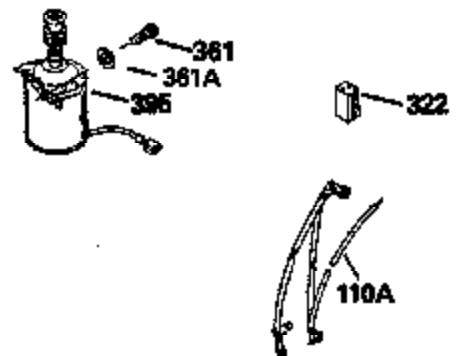

Ref #	Part Number	Qty	Description
189	650839		Screw, 1/4-20 x 3/8"
190	35831		Lever, Brake
191	35015B		Bracket Assy., S.E. Brake (Incl. 195)
194	32309		Ring, Retaining
195	610973		Terminal Assy.
274	26754A		* Gasket, Exhaust (Use as required)
275B	35708		Muffler (Incl. 277)
277	650795		Screw, 1/4-20 x 2-1/4"
277A	30063		Screw, 1/4-20 x 1/2" (Use as required)
370F	34387		Decal, Instruction (Optional)
415	730162		Muffler Adap.Kit(Incl.274,277A)(Use a s req.)
430	730574		Debris Screen Kit (Incl. 370F,431-433)(Opt.)
431	35596		Screen, Debris (Optional)
432	35597		Bracket, Debris screen (Optional)
433	650910		Screw, 8-32 x 1/4" (Optional)