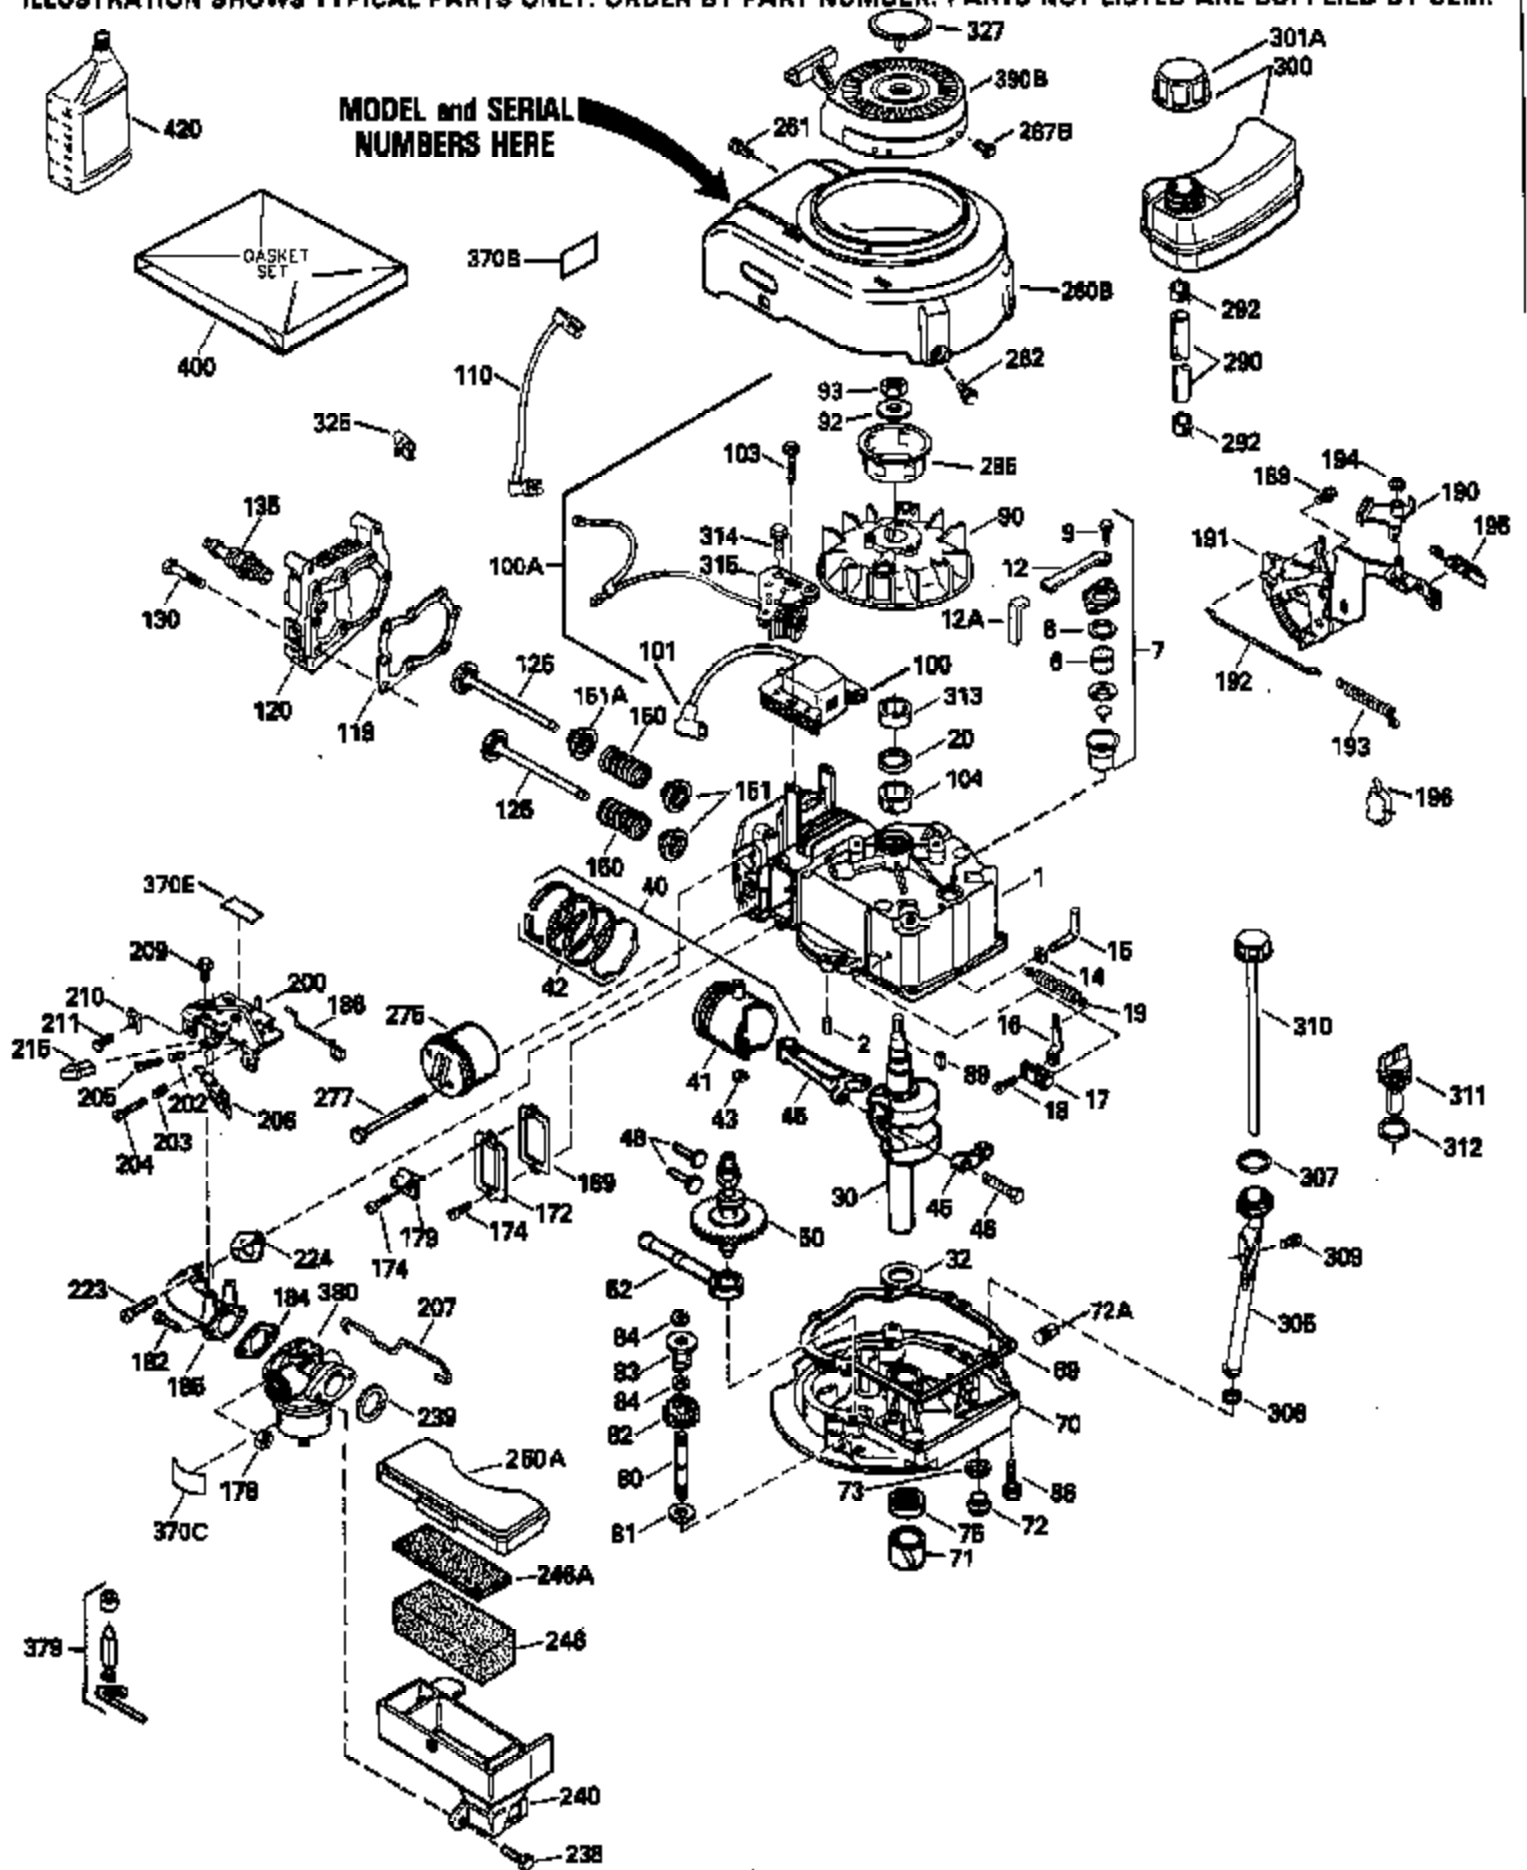

ILLUSTRATION SHOWS TYPICAL PARTS ONLY. ORDER BY PART NUMBER. PARTS NOT LISTED ARE SUPPLIED BY OEM.

Ref #	Part Number	Qty	Description
1	34975		Cylinder Ass'y. (Incl. 2, 8, 9 & 20) (2-1/2")
2	26727		Pin, Dowel
6	33734		Element, Breather
7	34214A		Breather Ass'y. (Incl. 6, 8, 9, 12 & 12A)
8	33735		* Gasket, Breather
9	30200		Screw, 10-24 x 9/16"
12	33886		Tube, Breather
14	28277		Washer
15	30589		Rod, Governor (Incl. 14)
16	31383A		Lever, Governor
17	31335		Clamp, Governor lever
18	650548		Screw, 8-32 x 5/16"
19	31361		Spring, Extension
20	32600		Seal, Oil
30	34473		Crankshaft Ass'y.
40	34514		Piston, Pin & Ring Set (Std.) (2-1/2" Bore)
40	34515		Piston, Pin & Ring Set (.010" OS)
40	34516		Piston, Pin & Ring Set (.020" OS)
41	32538B		Piston & Pin Ass'y. (Incl. 43)(Std.)(2-1/2")
41	32548B		Piston & Pin Ass'y. (Incl. 43) (.010" OS)
41	32549B		Piston & Pin Ass'y. (Incl. 43) (.020" OS)
42	28986		Ring Set (Std.) (2-1/2" Bore)
42	28987		Ring Set (.010" OS)
42	28988		Ring Set (.020" OS)
43	20381		Ring, Piston pin retaining
45	30963B		Rod Assy., Connecting (Incl. 46)
46	32610A		Bolt, Connecting rod
48	27241		Lifter, Valve
50	33553		Camshaft (MCR)
52	29914		Oil Pump Assy.
69	35261		* Gasket, Mounting flange
70	30571A		Flange Ass'y. (Incl. 72, 73, 75, 80 & 311)
72A	9556		Plug, Pipe
72	30572		Plug, Oil drain (Incl. 73)
73	28833		* Drain Plug Gasket (Not req. W/plastic plug)
75	26208		Seal, Oil
80	30574		Shaft, Governor
81	30590A		Washer, Flat
82	30591		Gear Assy., Governor (Incl. 81)
83	30588A		Spool, Governor
84	29193		Ring, Retaining
86	650488		Screw, 1/4-20 x 1-1/4"
89	611004		Flywheel Key
90	611112		Flywheel
92	650815		Washer, Belleville
93	650816		Nut, Flywheel
100	730207		Magneto-to-Solid State Conversion Kit (Includes solid state module, solid state flywheel key, and instructions.)(Use as required on external ignition engines only.)
100	34443A		Solid State Assy.
101	610118		Cover, Spark plug
103	650814		Screw, Torx T-15, 10-24 x 1"
110	34961		Ground Wire
119	29953C		* Gasket, Cylinder head
120	34335		Head, Cylinder
125	29313C		Exhaust Valve (Std.) (Incl. 151)
125	29315C		Exhaust Valve (1/32" OS) (Incl. 151)