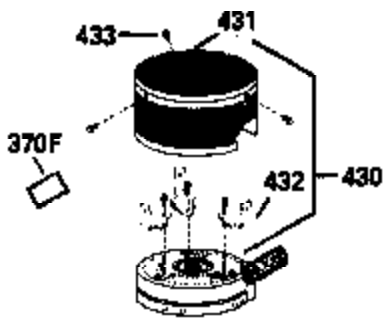

Ref #	Part Number	Qty	Description
189	650839		Screw, 1/4-20 x 3/8"
190	35831		Lever, Brake
191	35015B		Bracket Assy., S.E. Brake (Incl. 195)
194	32309		Ring, Retaining
195	610973		Terminal Assy.
274	26754A		* Gasket, Exhaust (Use as required)
277	650795		Screw, 1/4-20 x 2-1/4"
277A	30063		Screw, 1/4-20 x 1/2" (Use as required)
370F	34387		Decal, Instruction (Optional)
415	730162		Muffler Adap.Kit(Incl.274,277A)(Use a s req.)
430	730574		Debris Screen Kit (Incl. 370F,431-433)(Opt.)
431	35596		Screen, Debris (Optional)
432	35597		Bracket, Debris screen (Optional)
433	650910		Screw, 8-32 x 1/4" (Optional)