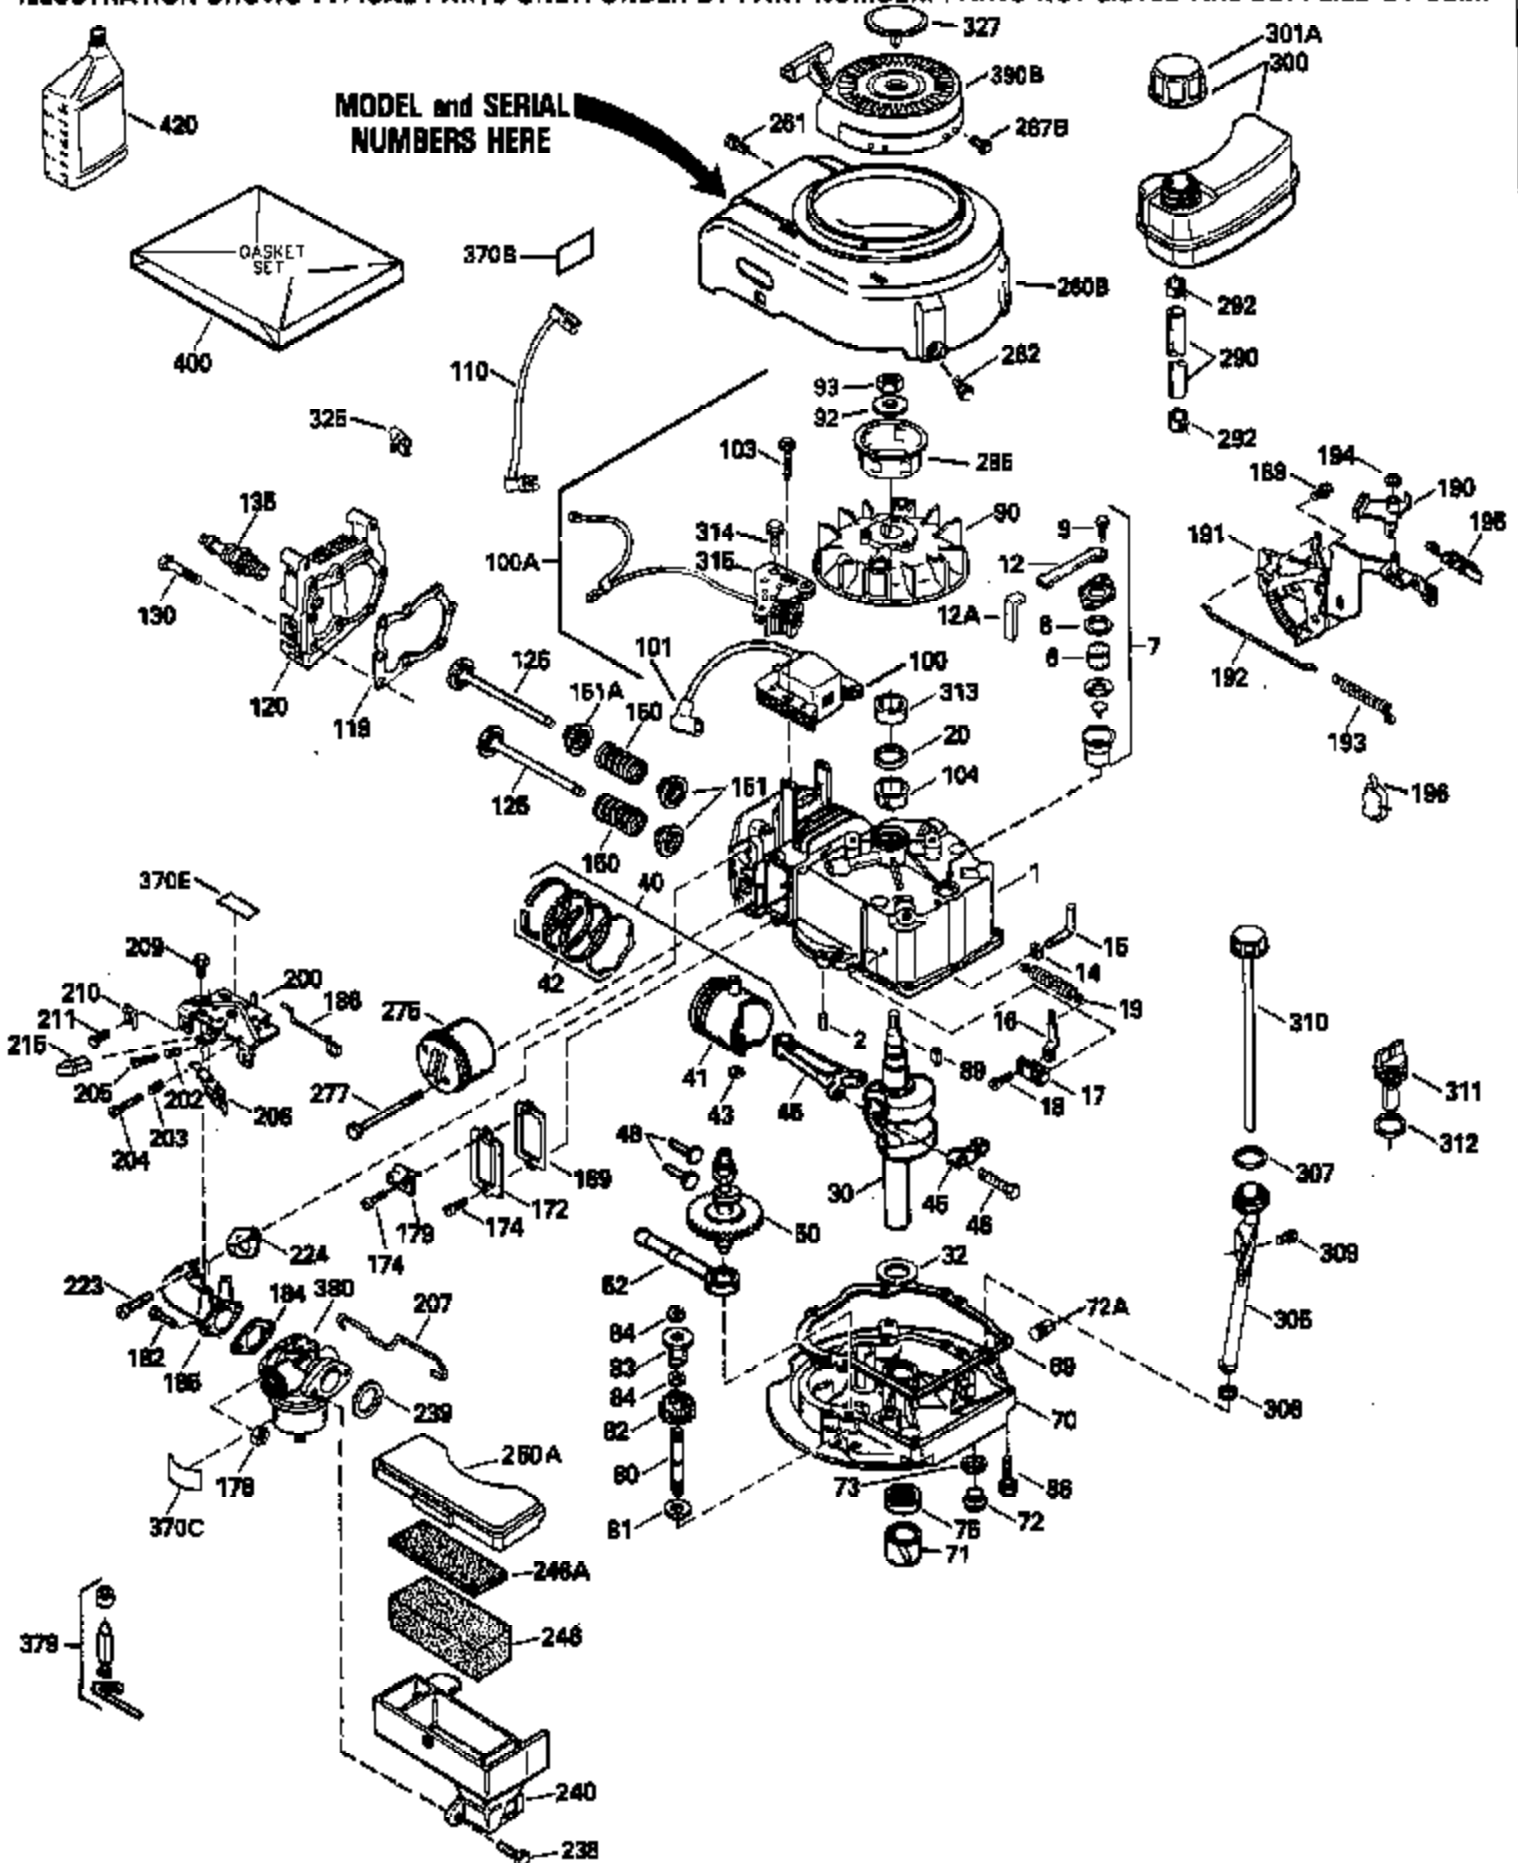

ILLUSTRATION SHOWS TYPICAL PARTS ONLY. ORDER BY PART NUMBER. PARTS NOT LISTED ARE SUPPLIED BY OEM.

Ref #	Part Number	Qty	Description
1	34975		Cylinder Ass'y. (Incl. 2, 8, 9 & 20) (2-1/2")
2	26727		Pin, Dowel
6	33734		Element, Breather
7	34214A		Breather Ass'y. (Incl. 6, 8, 9, 12 & 12A)
8	33735		* Gasket, Breather
9	30200		Screw, 10-24 x 9/16"
12	33886		Tube, Breather
14	28277		Washer
15	30589		Rod, Governor (Incl. 14)
16	31383A		Lever, Governor
17	31335		Clamp, Governor lever
18	650548		Screw, 8-32 x 5/16"
19	31361		Spring, Extension
20	32600		Seal, Oil
30	34473		Crankshaft Ass'y.
40	34514		Piston, Pin & Ring Set (Std.) (2-1/2" Bore)
40	34515		Piston, Pin & Ring Set (.010" OS)
40	34516		Piston, Pin & Ring Set (.020" OS)
41	32538B		Piston & Pin Ass'y. (Incl. 43)(Std.)(2-1/2")
41	32548B		Piston & Pin Ass'y. (Incl. 43) (.010" OS)
41	32549B		Piston & Pin Ass'y. (Incl. 43) (.020" OS)
42	28986		Ring Set (Std.) (2-1/2" Bore)
42	28987		Ring Set (.010" OS)
42	28988		Ring Set (.020" OS)
43	20381		Ring, Piston pin retaining
45	30963B		Rod Assy., Connecting (Incl. 46)
46	32610A		Bolt, Connecting rod
48	27241		Lifter, Valve
50	33553		Camshaft (MCR)
52	29914		Oil Pump Assy.
69	35261		* Gasket, Mounting flange
70	30571A		Flange Ass'y. (Incl. 72, 73, 75, 80 & 311)
72A	9556		Plug, Pipe
72	30572		Plug, Oil drain (Incl. 73)
73	28833		* Drain Plug Gasket (Not req. W/plastic plug)
75	26208		Seal, Oil
80	30574		Shaft, Governor
81	30590A		Washer, Flat
82	30591		Gear Assy., Governor (Incl. 81)
83	30588A		Spool, Governor
84	29193		Ring, Retaining
86	650488		Screw, 1/4-20 x 1-1/4"
89	611004		Flywheel Key
90	611046A		Flywheel
92	650815		Washer, Belleville
93	650816		Nut, Flywheel
100	730207		Magneto-to-Solid State Conversion Kit (Includes solid state module, solid state flywheel key, and instructions.)(Use as required on external ignition engines only.)
100	34443A		Solid State Assy.
103	650814		Screw, Torx T-15, 10-24 x 1"
110	34961		Ground Wire
119	29953C		* Gasket, Cylinder head
120	34335		Head, Cylinder
125	29313C		Exhaust Valve (Std.) (Incl. 151)
125	29315C		Exhaust Valve (1/32" OS) (Incl. 151)
126	29314B		Intake Valve (Std.) (Incl. 151)