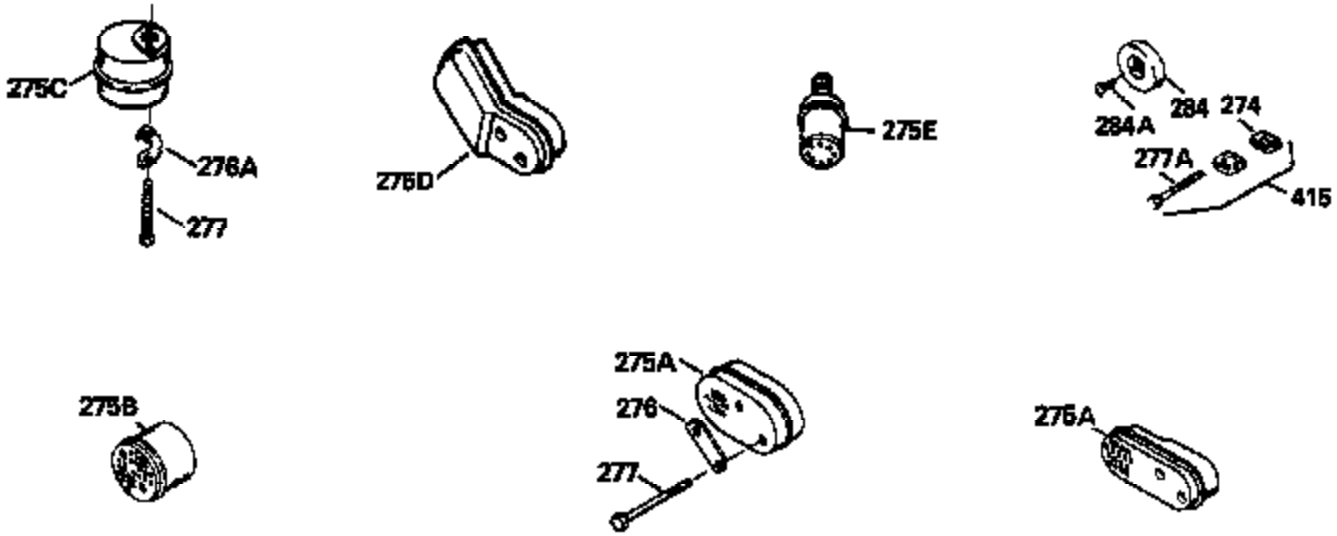

Ref #	Part Number	Qty	Description
189	650839		Screw, 1/4-20 x 3/8"
190	35831		Lever, Brake
191	35015B		Bracket Assy., S.E. Brake (Incl. 195)
194	32309		Ring, Retaining
195	610973		Terminal Assy.
274	26754A		* Gasket, Exhaust (Use as required)
275B	35708		Muffler (Incl. 277)
277	650795		Screw, 1/4-20 x 2-1/4"
277A	30063		Screw, 1/4-20 x 1/2" (Use as required)
370F	34387		Decal, Instruction (Optional)
415	730162		Muffler Adap.Kit(Incl.274,277A)(Use a s req.)
430	730574		Debris Screen Kit (Incl. 370F,431-433)(Opt.)
431	35596		Screen, Debris (Optional)
432	35597		Bracket, Debris screen (Optional)
433	650910		Screw, 8-32 x 1/4" (Optional)