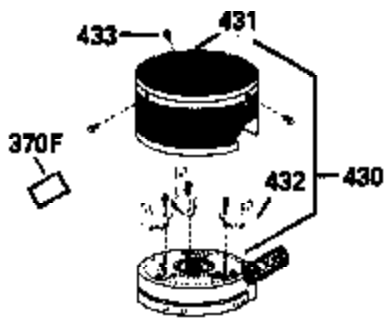

Ref #	Part Number	Qty	Description
189	650839		Screw, 1/4-20 x 3/8"
190	35831		Lever, Brake
191	35015B		Bracket Assy., S.E. Brake (Incl. 195)
194	32309		Ring, Retaining
195	610973		Terminal Assy.
274	26754A		* Gasket, Exhaust (Use as required)
275B	35708		Muffler (Incl. 277)
277	650795		Screw, 1/4-20 x 2-1/4"
277A	30063		Screw, 1/4-20 x 1/2" (Use as required)
370F	34387		Decal, Instruction (Optional)
415	730162		Muffler Adap.Kit(Incl.274,277A)(Use a s req.)
430	730574		Debris Screen Kit (Incl. 370F,431-433)(Opt.)
431	35596		Screen, Debris (Optional)
432	35597		Bracket, Debris screen (Optional)
433	650910		Screw, 8-32 x 1/4" (Optional)