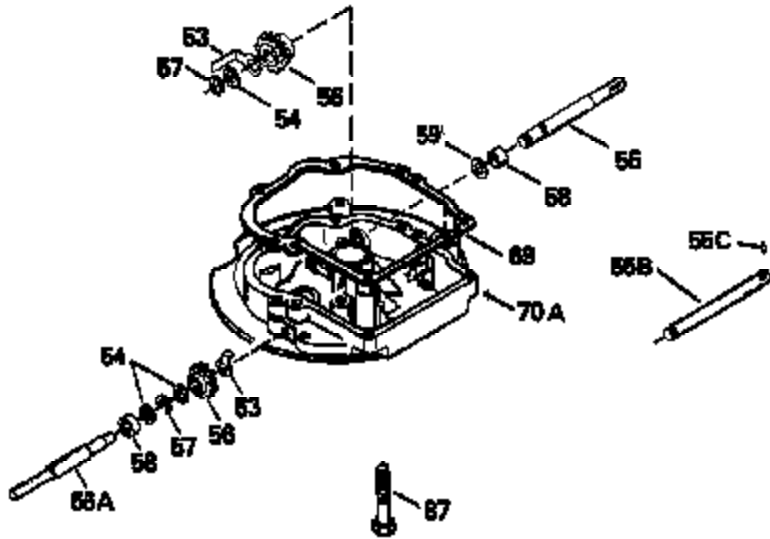

Ref #	Part Number	Qty	Description
19	31361		Spring, Extension
69	35261		* Gasket, Mounting flange
182	6201		Screw, 1/4-28 x 7/8"
185	31384A		Pipe, Intake (Incl. 224)
186	34337		Link, Governor spring
209	30200		Screw, 10-24 x 9/16"
223	650451		Screw, 1/4-20 x 1"
238	650806		Screw, 10-32 x 5/8"
246B	35435		Filter, Pre-Air (Use as required)