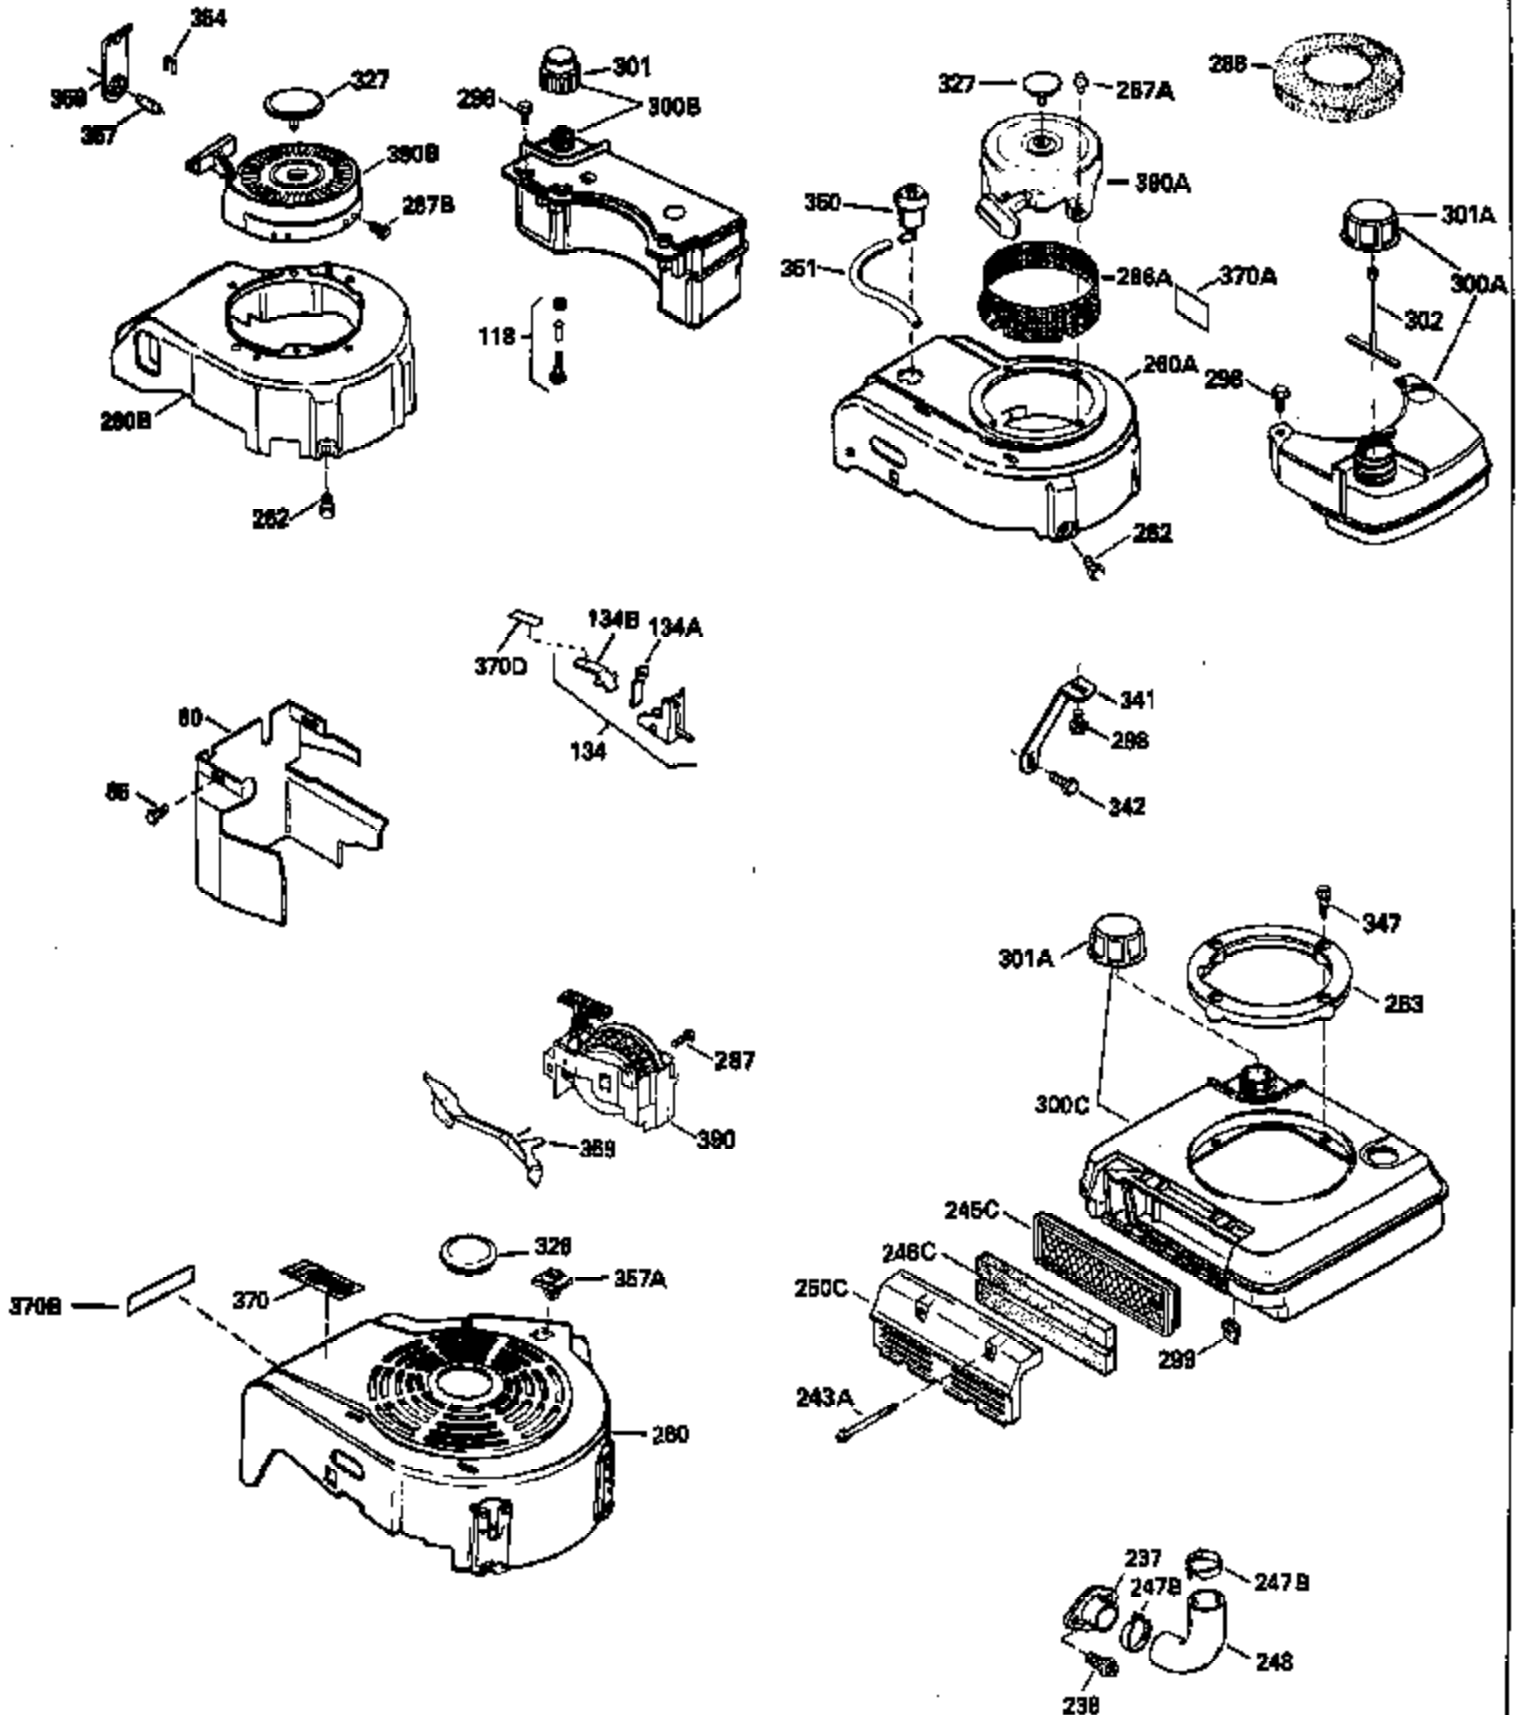

ILLUSTRATION SHOWS TYPICAL PARTS ONLY. ORDER BY PART NUMBER. PARTS NOT LISTED ARE SUPPLIED BY OEM.

Ref #	Part Number	Qty	Description
118	730194		Rope Guide Kit (Use as required with 34476 fuel tank)
238	650806		Screw, 10-32 x 5/8"
246C	35705		Filter, Pre-Air (Optional)
260A	34859		Housing, Blower
262	650831		Screw, 1/4-20 x 15/32"
286	35009		Screen, Starter cup
287A	650735		Screw, 10-24 x 3/8" (Use as required)
287A			Pop Rivet, (3/16" Dia.)(Purchase locally)
301	33032		Fuel Cap
354	35025		Staple (Not used on all models)
357	34985		Rope Stop & Staple Ass'y. (Incl. 354)
370A	34346		Decal, Instruction
370	550223		Decal, Name
390A	590420A		Rewind Starter (Refer to Division 5, Section C, page 25 or Fiche 8, Grid G-7 for breakdown)