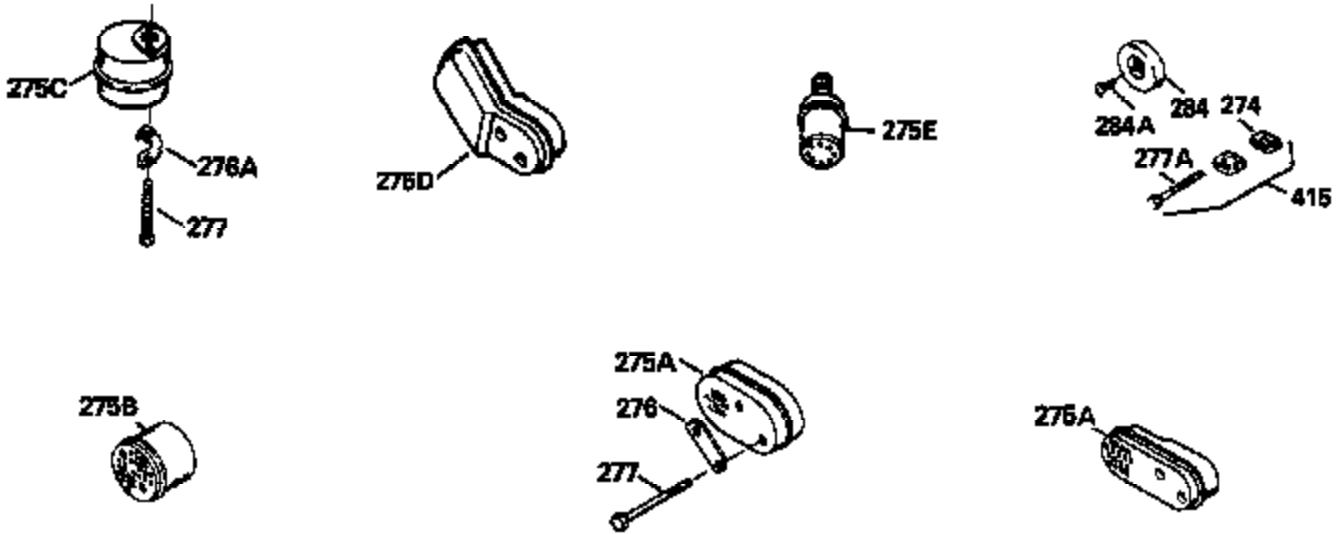

Ref #	Part Number	Qty	Description
189	650839		Screw, 1/4-20 x 3/8"
190	35831		Lever, Brake
191	35015B		Bracket Assy., S.E. Brake (Incl. 195)
194	32309		Ring, Retaining
195	610973		Terminal Assy.
210	27793		Clip, Conduit
211	28942		Screw, 10-32 x 3/8"
274	26754A		* Gasket, Exhaust (Use as required)
277	650795		Screw, 1/4-20 x 2-1/4"
277A	30063		Screw, 1/4-20 x 1/2" (Use as required)
370F	34387		Decal, Instruction (Optional)
415	730162		Muffler Adap.Kit(Incl.274,277A)(Use a s req.)
430	730574		Debris Screen Kit (Incl. 370F,431-433)(Opt.)
431	35596		Screen, Debris (Optional)
432	35597		Bracket, Debris screen (Optional)
433	650910		Screw, 8-32 x 1/4" (Optional)