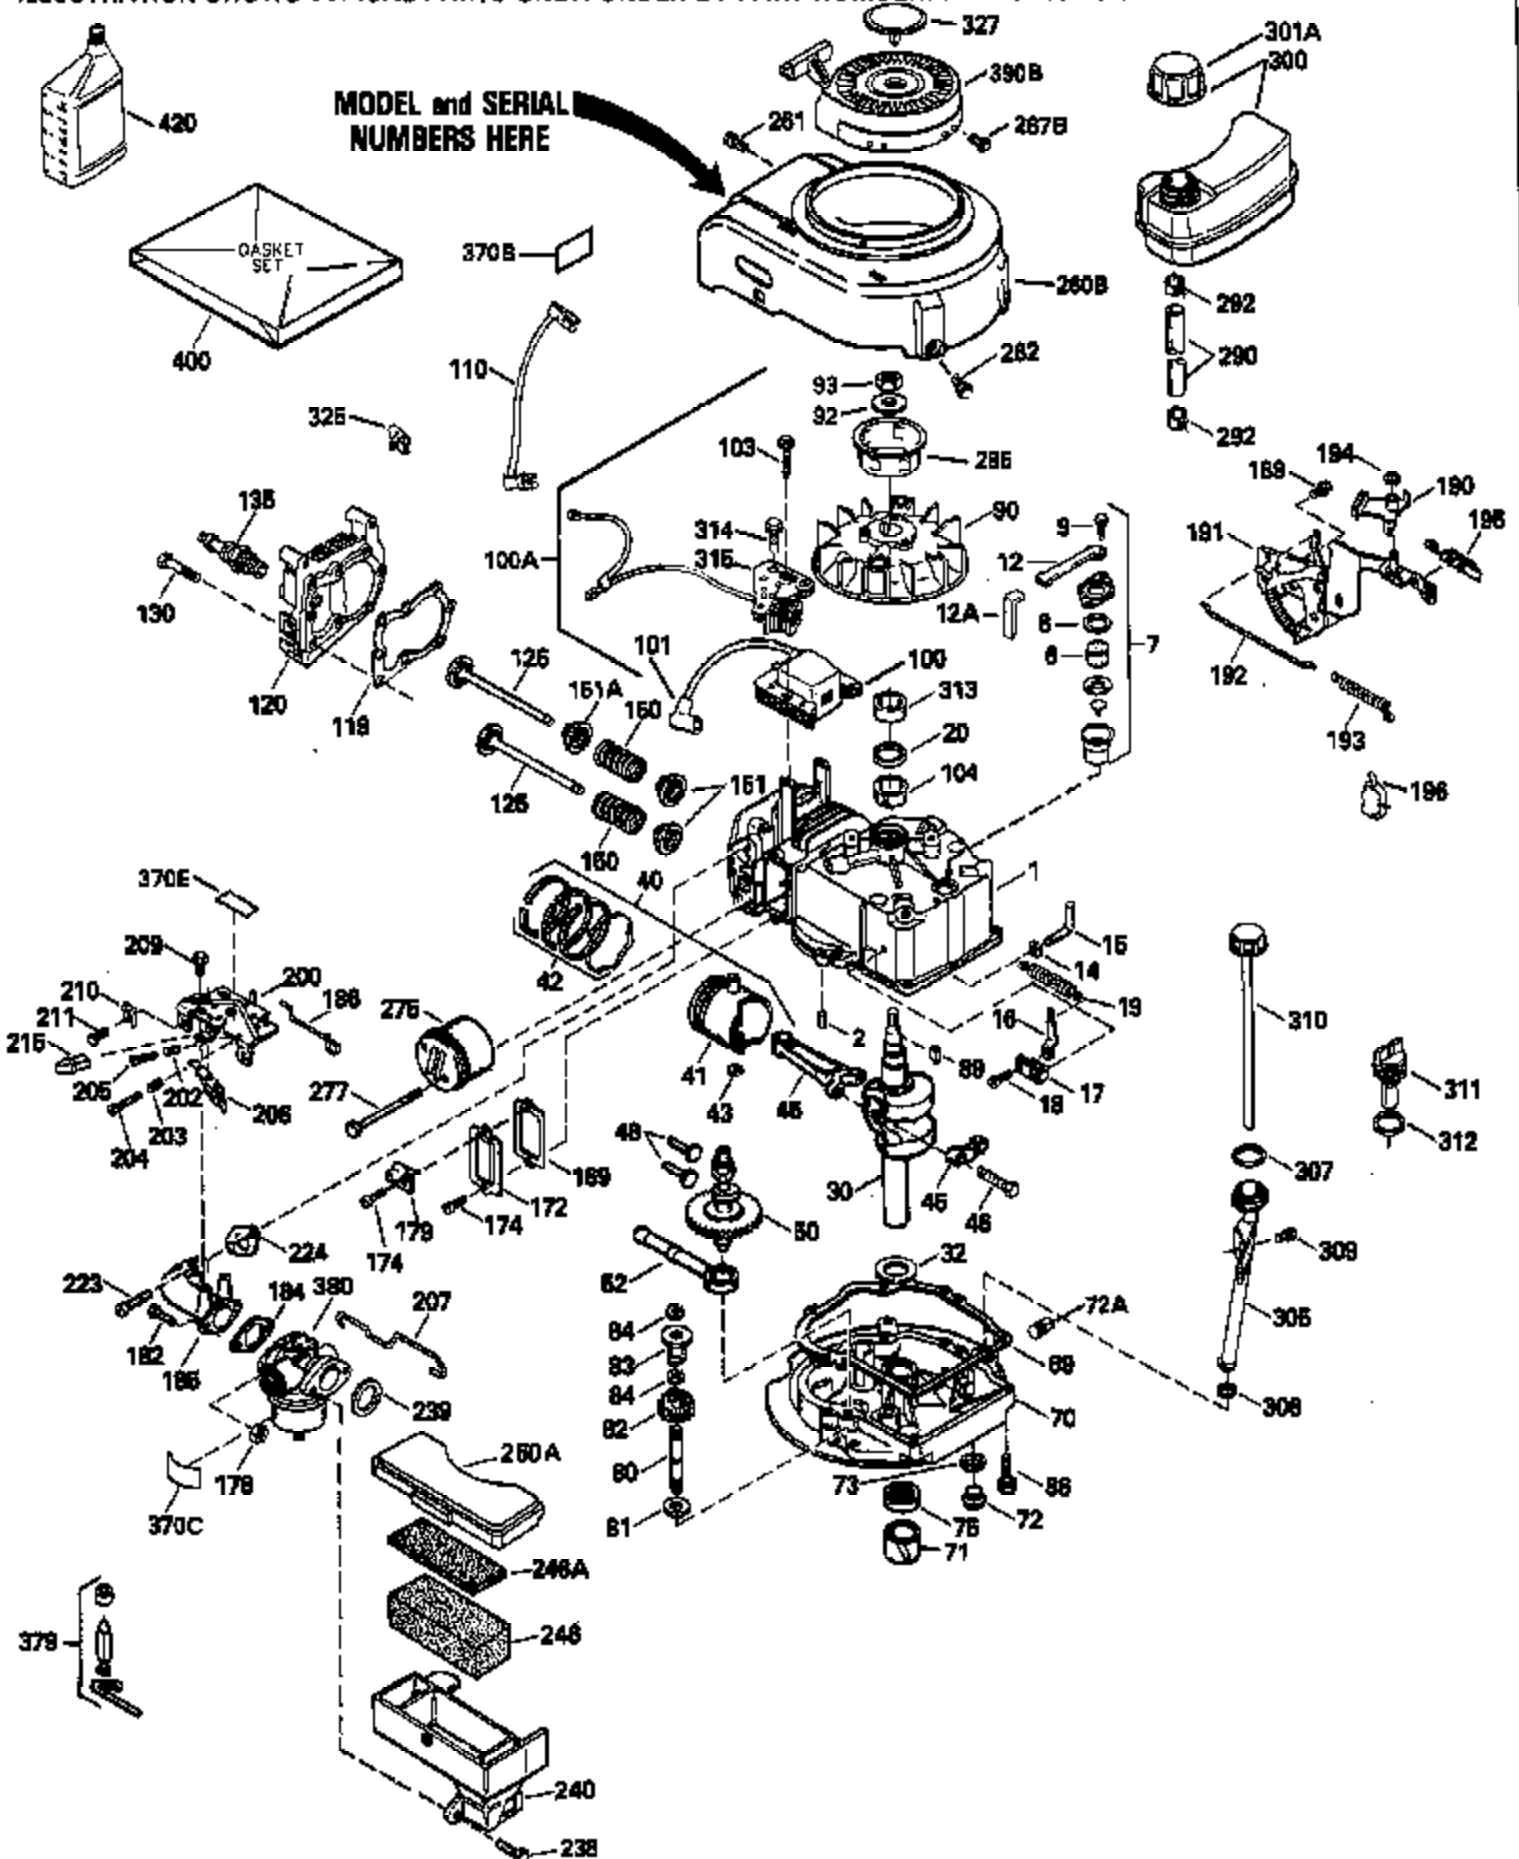

ILLUSTRATION SHOWS TYPICAL PARTS ONLY. ORDER BY PART NUMBER. PARTS NOT LISTED ARE SUPPLIED BY OEM.

Ref #	Part Number	Qty	Description
1	34975		Cylinder Ass'y. (Incl. 2, 8, 9 & 20) (2-1/2")
2	26727		Pin, Dowel
6	33734		Element, Breather
7	34214A		Breather Ass'y. (Incl. 6, 8, 9, 12 & 12A)
8	33735		* Gasket, Breather
9	30200		Screw, 10-24 x 9/16"
12	33886		Tube, Breather
14	28277		Washer
15	30589		Rod, Governor (Incl. 14)
16	31383A		Lever, Governor
17	31335		Clamp, Governor lever
18	650548		Screw, 8-32 x 5/16"
19	31361		Spring, Extension
20	32600		Seal, Oil
30	34473		Crankshaft Ass'y.
40	34514		Piston, Pin & Ring Set (Std.) (2-1/2" Bore)
40	34515		Piston, Pin & Ring Set (.010" OS)
40	34516		Piston, Pin & Ring Set (.020" OS)
41	32538B		Piston & Pin Ass'y. (Incl. 43)(Std.)(2-1/2")
41	32548B		Piston & Pin Ass'y. (Incl. 43) (.010" OS)
41	32549B		Piston & Pin Ass'y. (Incl. 43) (.020" OS)
42	28986		Ring Set (Std.) (2-1/2" Bore)
42	28987		Ring Set (.010" OS)
42	28988		Ring Set (.020" OS)
43	20381		Ring, Piston pin retaining
45	30963B		Rod Assy., Connecting (Incl. 46)
46	32610A		Bolt, Connecting rod
48	27241		Lifter, Valve
50	33553		Camshaft (MCR)
52	29914		Oil Pump Assy.
69	35261		* Gasket, Mounting flange
70	30571A		Flange Ass'y. (Incl. 72, 73, 75, 80 & 311)
72A	9556		Plug, Pipe
72	30572		Plug, Oil drain (Incl. 73)
73	28833		* Drain Plug Gasket (Not req. W/plastic plug)
75	26208		Seal, Oil
80	30574		Shaft, Governor
81	30590A		Washer, Flat
82	30591		Gear Assy., Governor (Incl. 81)
83	30588A		Spool, Governor
84	29193		Ring, Retaining
86	650488		Screw, 1/4-20 x 1-1/4"
89	611004		Flywheel Key
90	611046A		Flywheel
92	650815		Washer, Belleville
93	650816		Nut, Flywheel
100	730207		Magneto-to-Solid State Conversion Kit (Includes solid state module, solid state flywheel key, and instructions.)(Use as required on external ignition engines only.)
100	34443A		Solid State Assy.
103	650814		Screw, Torx T-15, 10-24 x 1"
110	34961		Ground Wire
119	29953C		* Gasket, Cylinder head
120	34335		Head, Cylinder
125	29313C		Exhaust Valve (Std.) (Incl. 151)
125	29315C		Exhaust Valve (1/32" OS) (Incl. 151)
126	29314B		Intake Valve (Std.) (Incl. 151)