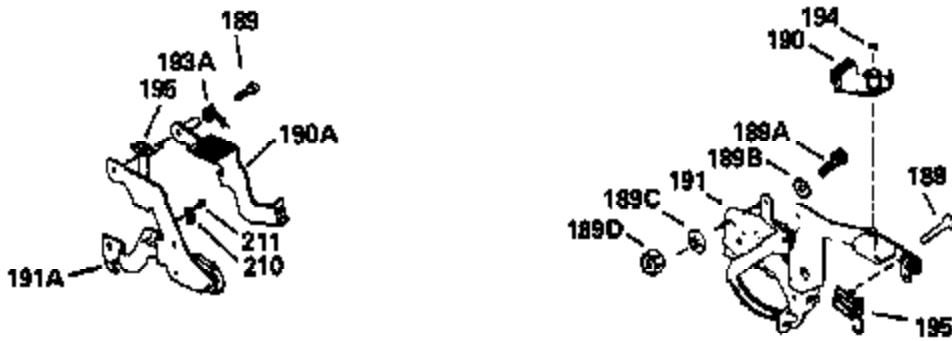

Ref #	Part Number	Qty	Description
189	650839		Screw, 1/4-20 x 3/8"
190	35831		Lever, Brake
191	35015B		Bracket Assy., S.E. Brake (Incl. 195)
194	32309		Ring, Retaining
195	610973		Terminal Assy.
210	27793		Clip, Conduit
211	28942		Screw, 10-32 x 3/8"
274	26754A		* Gasket, Exhaust (Use as required)
277	650795		Screw, 1/4-20 x 2-1/4"
277A	30063		Screw, 1/4-20 x 1/2" (Use as required)
370F	34387		Decal, Instruction (Optional)
415	730162		Muffler Adap.Kit(Incl.274,277A)(Use a s req.)
430	730574		Debris Screen Kit (Incl. 370F,431-433)(Opt.)
431	35596		Screen, Debris (Optional)
432	35597		Bracket, Debris screen (Optional)
433	650910		Screw, 8-32 x 1/4" (Optional)