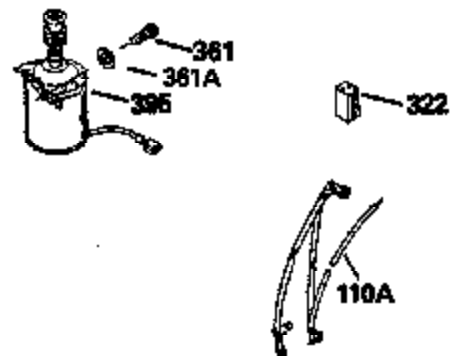

Ref #	Part Number	Qty	Description
189	650839		Screw, 1/4-20 x 3/8"
190	35831		Lever, Brake
191	35015B		Bracket Assy., S.E. Brake (Incl. 195)
194	32309		Ring, Retaining
195	610973		Terminal Assy.
210	27793		Clip, Conduit
211	28942		Screw, 10-32 x 3/8"
274	26754A		* Gasket, Exhaust (Use as required)
277	650795		Screw, 1/4-20 x 2-1/4"
277A	30063		Screw, 1/4-20 x 1/2" (Use as required)
370F	34387		Decal, Instruction (Optional)
415	730162		Muffler Adap.Kit(Incl.274,277A)(Use a s req.)
430	730574		Debris Screen Kit (Incl. 370F,431-433)(Opt.)
431	35596		Screen, Debris (Optional)
432	35597		Bracket, Debris screen (Optional)
433	650910		Screw, 8-32 x 1/4" (Optional)