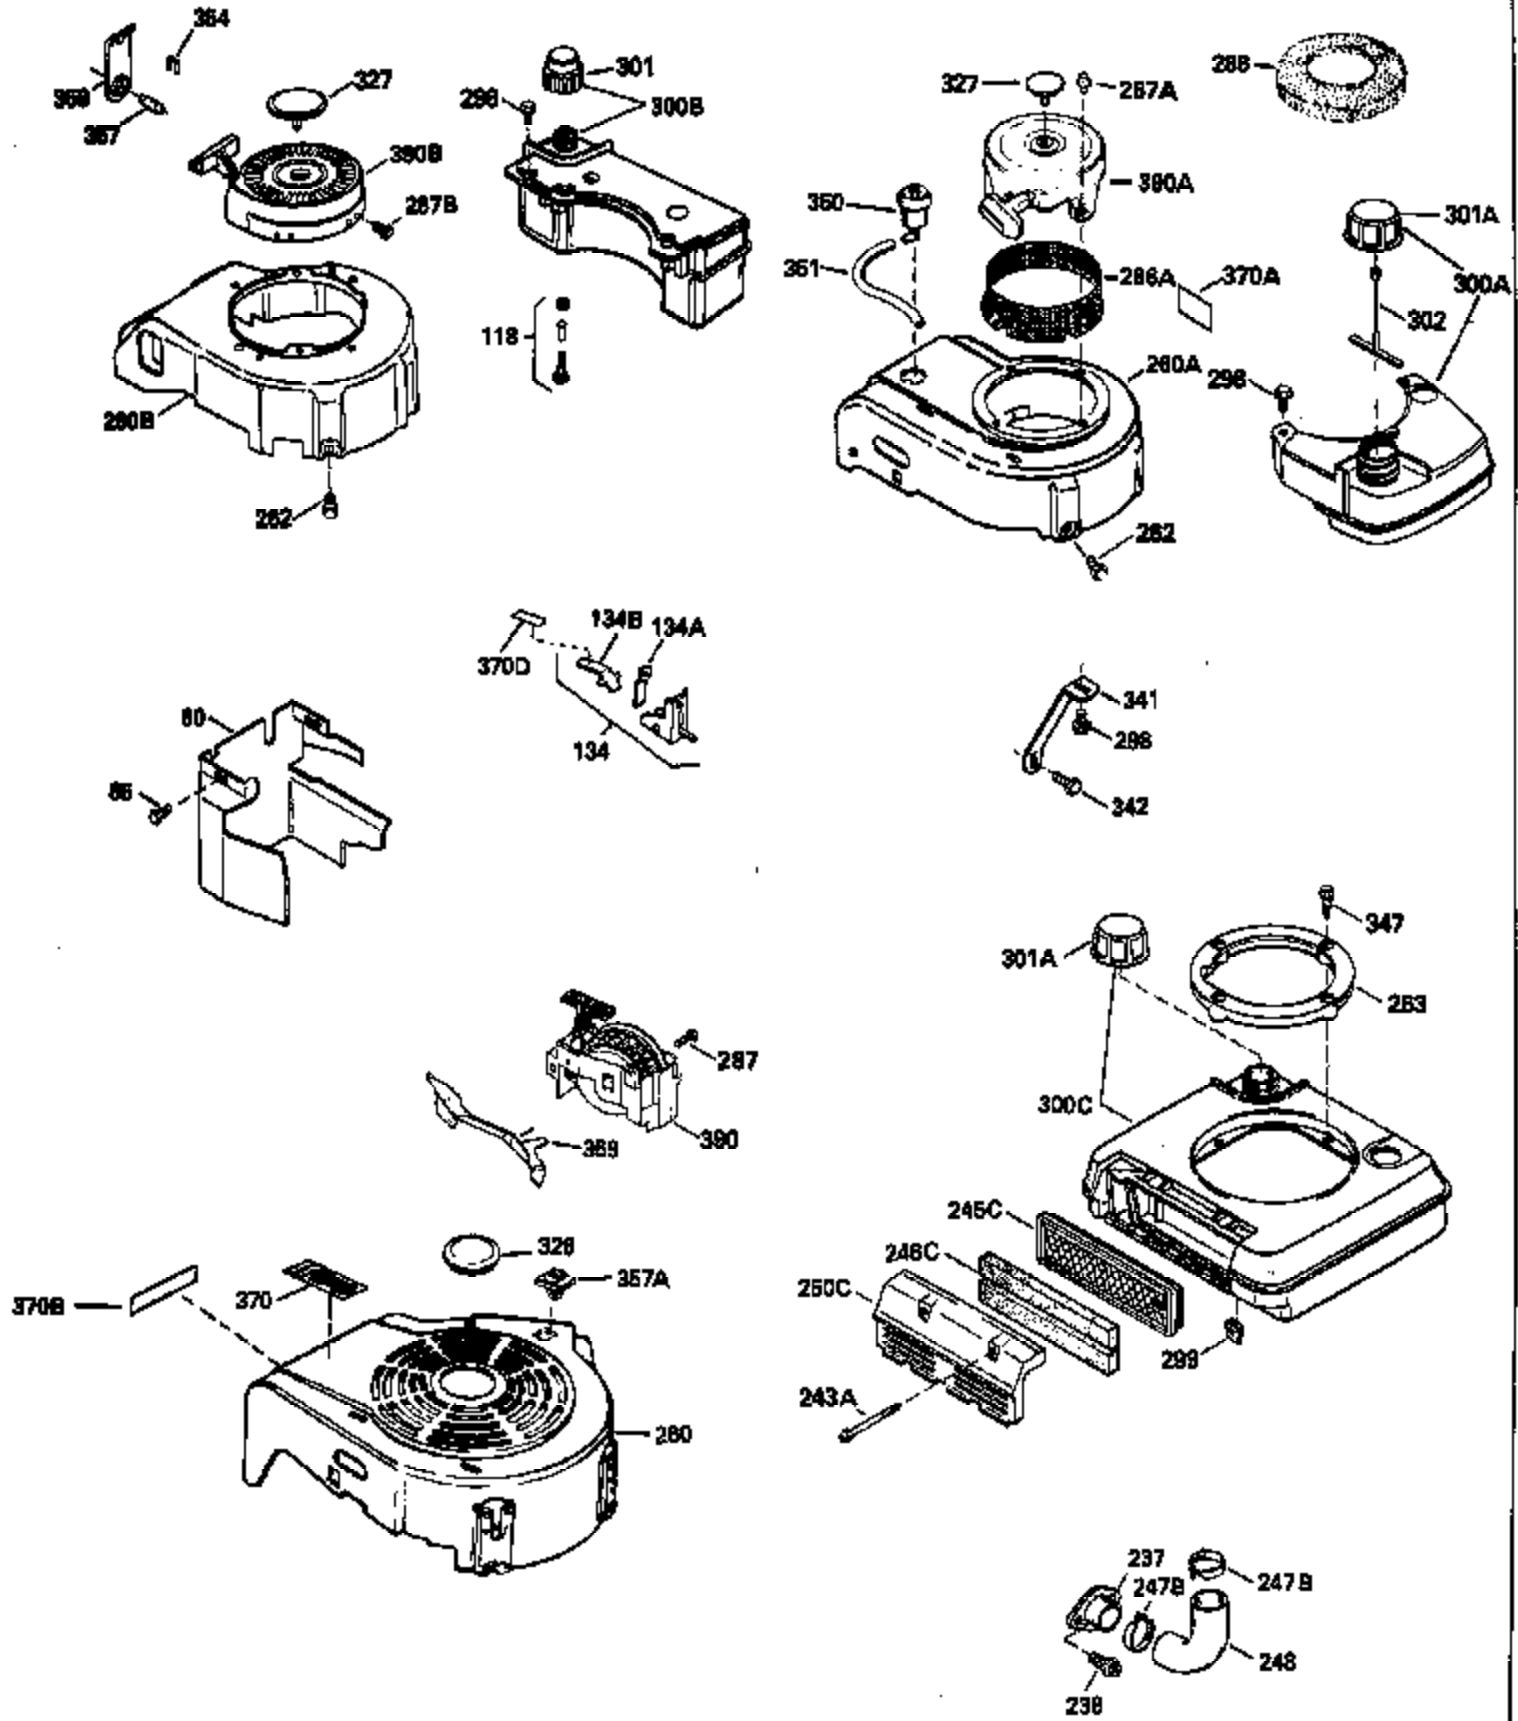

ILLUSTRATION SHOWS TYPICAL PARTS ONLY. ORDER BY PART NUMBER. PARTS NOT LISTED ARE SUPPLIED BY OEM.

Engine Parts List #2

Ref #	Part Number	Qty	Description
118	730194		Rope Guide Kit (Use as required with 34476 fuel tank)
238	650806		Screw, 10-32 x 5/8"
246C	35705		Filter, Pre-Air (Optional)
260A	35491		Housing, Blower
262	650831		Screw, 1/4-20 x 15/32"
287B	650884		Screw, 8-32 x 1/2"
287A	650735		Screw, 10-24 x 3/8" (Use as required)
287A			Pop Rivet, (3/16" Dia.)(Purchase locally)
301	33032		Fuel Cap
327	35932		Plug, Starter
370	550223		Decal, Name
370A	34346		Decal, Instruction
390B	590635		Rewind Starter (Refer to Division 5, Section C, page 34 or Fiche 8, Grid G-9 for breakdown)