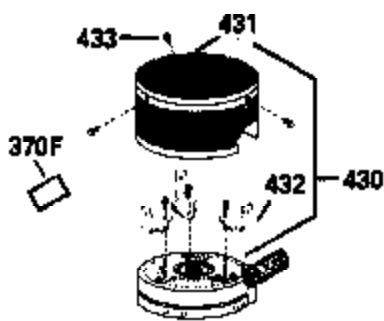

Ref #	Part Number	Qty	Description
274	26754A		* Gasket, Exhaust (Use as required)
275B	35708		Muffler (Incl. 277)
277A	30063		Screw, 1/4-20 x 1/2" (Use as required)
277	650795		Screw, 1/4-20 x 2-1/4"
370F	34387		Decal, Instruction (Optional)
415	730162		Muffler Adap.Kit(Incl.274,277A)(Use a s req.)
430	730574		Debris Screen Kit (Incl. 370F,431-433)(Opt.)
431	35596		Screen, Debris (Optional)
432	35597		Bracket, Debris screen (Optional)
433	650910		Screw, 8-32 x 1/4" (Optional)