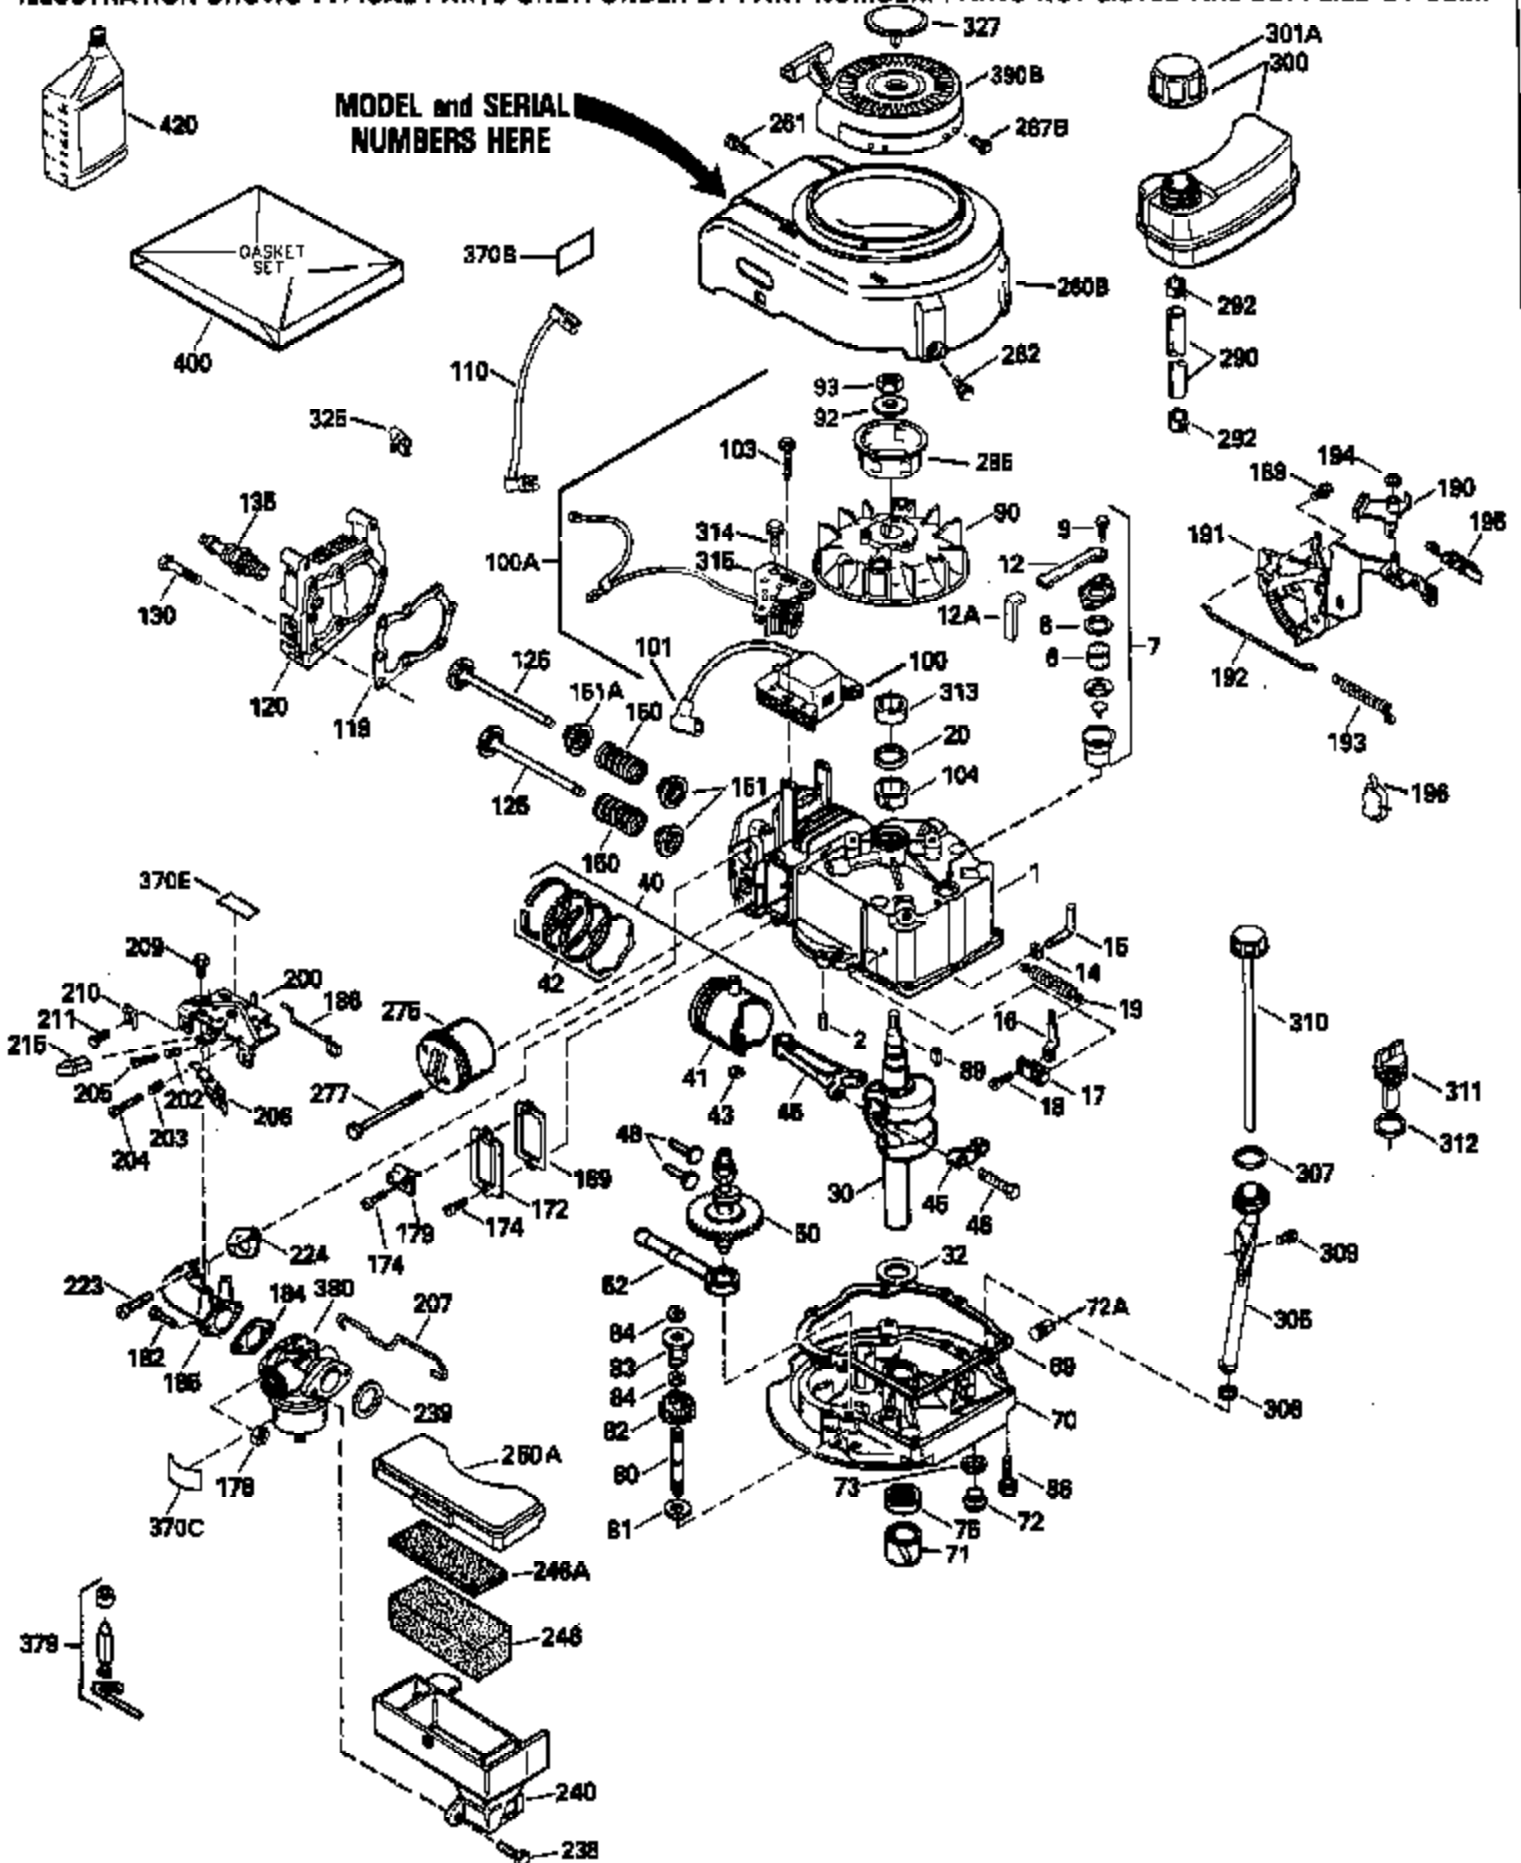

ILLUSTRATION SHOWS TYPICAL PARTS ONLY. ORDER BY PART NUMBER. PARTS NOT LISTED ARE SUPPLIED BY OEM.

Ref #	Part Number	Qty	Description
1	34975		Cylinder Ass'y. (Incl. 2, 8, 9 & 20) (2-1/2")
2	26727		Pin, Dowel
6	33734		Element, Breather
7	34214A		Breather Ass'y. (Incl. 6, 8, 9, 12 & 12A)
8	33735		* Gasket, Breather
9	30200		Screw, 10-24 x 9/16"
12	33886		Tube, Breather
14	28277		Washer
15	30589		Rod, Governor (Incl. 14)
16	31383A		Lever, Governor
17	31335		Clamp, Governor lever
18	650548		Screw, 8-32 x 5/16"
19	31361		Spring, Extension
20	32600		Seal, Oil
30	34473		Crankshaft Ass'y.
40	34514		Piston, Pin & Ring Set (Std.) (2-1/2" Bore)
40	34515		Piston, Pin & Ring Set (.010" OS)
40	34516		Piston, Pin & Ring Set (.020" OS)
41	32538B		Piston & Pin Ass'y. (Incl. 43)(Std.)(2-1/2")
41	32548B		Piston & Pin Ass'y. (Incl. 43) (.010" OS)
41	32549B		Piston & Pin Ass'y. (Incl. 43) (.020" OS)
42	28986		Ring Set (Std.) (2-1/2" Bore)
42	28987		Ring Set (.010" OS)
42	28988		Ring Set (.020" OS)
43	20381		Ring, Piston pin retaining
45	30963B		Rod Assy., Connecting (Incl. 46)
46	32610A		Bolt, Connecting rod
48	27241		Lifter, Valve
50	33148A		Camshaft
52	29914		Oil Pump Assy.
69	35261		* Gasket, Mounting flange
70	30571A		Flange Ass'y. (Incl. 72, 73, 75, 80 & 311)
72	30572		Plug, Oil drain (Incl. 73)
72A	9556		Plug, Pipe
73	28833		* Drain Plug Gasket (Not req. W/plastic plug)
75	26208		Seal, Oil
80	30574		Shaft, Governor
81	30590A		Washer, Flat
82	30591		Gear Assy., Governor (Incl. 81)
83	30588A		Spool, Governor
84	29193		Ring, Retaining
86	650488		Screw, 1/4-20 x 1-1/4"
89	611004		Flywheel Key
90	611112		Flywheel
92	650815		Washer, Belleville
93	650816		Nut, Flywheel
100	730207		Magneto-to-Solid State Conversion Kit (Includes solid state module, solid state flywheel key, and instructions.)(Use as required on external ignition engines only.)
100	34443A		Solid State Assy.
101	610118		Cover, Spark plug
103	650814		Screw, Torx T-15, 10-24 x 1"
110	34231		Ground Wire
119	29953C		* Gasket, Cylinder head
120	34335		Head, Cylinder
125	29313C		Exhaust Valve (Std.) (Incl. 151)
125	29315C		Exhaust Valve (1/32" OS) (Incl. 151)