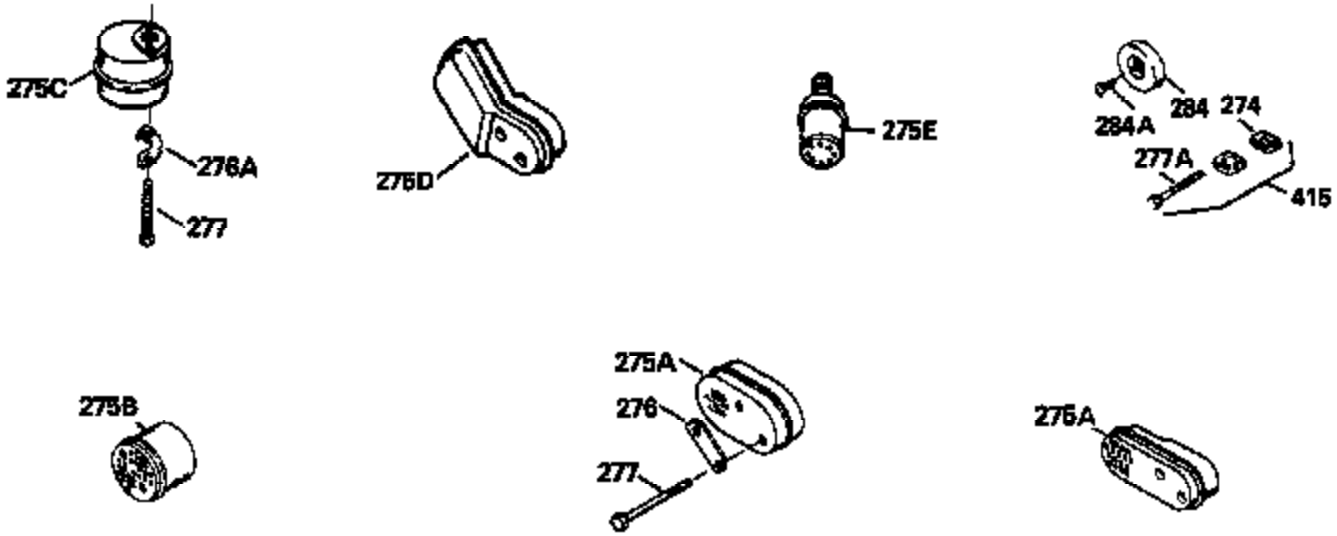

Ref #	Part Number	Qty	Description
274	26754A		* Gasket, Exhaust (Use as required)
275B	35708		Muffler (Incl. 277)
277A	30063		Screw, 1/4-20 x 1/2" (Use as required)
277	650795		Screw, 1/4-20 x 2-1/4"
370F	34387		Decal, Instruction (Optional)
415	730162		Muffler Adap.Kit(Incl.274,277A)(Use a s req.)
430	730574		Debris Screen Kit (Incl. 370F,431-433)(Opt.)
431	35596		Screen, Debris (Optional)
432	35597		Bracket, Debris screen (Optional)
433	650910		Screw, 8-32 x 1/4" (Optional)