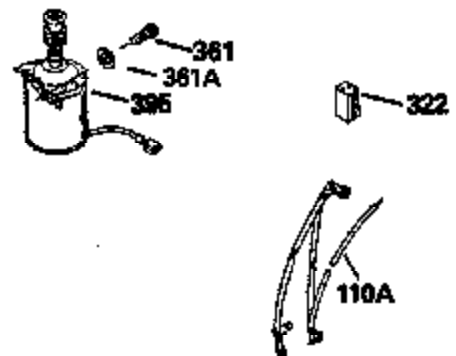

Ref #	Part Number	Qty	Description
274	26754A		* Gasket, Exhaust (Use as required)
275B	35708		Muffler (Incl. 277)
277A	30063		Screw, 1/4-20 x 1/2" (Use as required)
277	650795		Screw, 1/4-20 x 2-1/4"
370F	34387		Decal, Instruction (Optional)
415	730162		Muffler Adap.Kit(Incl.274,277A)(Use a s req.)
430	730574		Debris Screen Kit (Incl. 370F,431-433)(Opt.)
431	35596		Screen, Debris (Optional)
432	35597		Bracket, Debris screen (Optional)
433	650910		Screw, 8-32 x 1/4" (Optional)