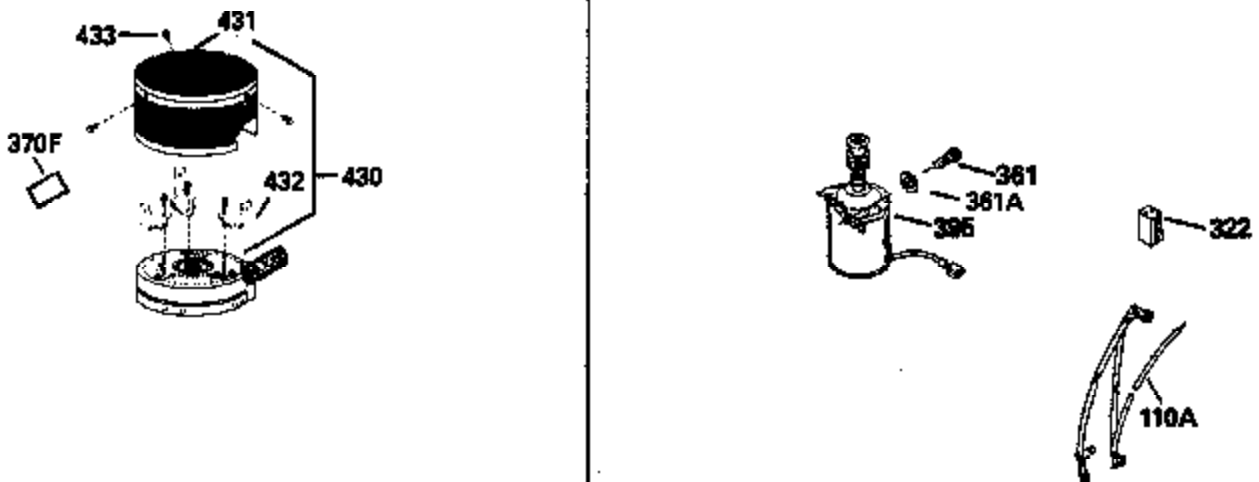

Ref #	Part Number	Qty	Description
274	26754A		* Gasket, Exhaust (Use as required)
277	650795		Screw, 1/4-20 x 2-1/4"
277A	30063		Screw, 1/4-20 x 1/2" (Use as required)
370F	34387		Decal, Instruction (Optional)
415	730162		Muffler Adap.Kit(Incl.274,277A)(Use a s req.)
430	730574		Debris Screen Kit (Incl. 370F,431-433)(Opt.)
431	35596		Screen, Debris (Optional)
432	35597		Bracket, Debris screen (Optional)
433	650910		Screw, 8-32 x 1/4" (Optional)