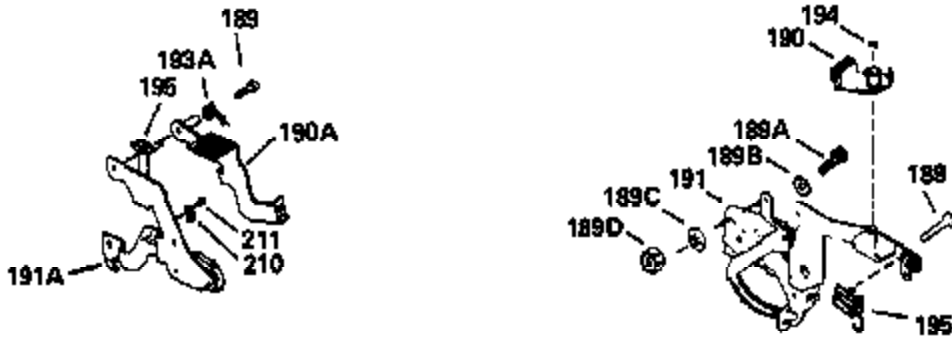

Ref #	Part Number	Qty	Description
274	26754A		* Gasket, Exhaust (Use as required)
277	650795		Screw, 1/4-20 x 2-1/4"
277A	30063		Screw, 1/4-20 x 1/2" (Use as required)
370F	34387		Decal, Instruction (Optional)
415	730162		Muffler Adap.Kit(Incl.274,277A)(Use a s req.)
430	730574		Debris Screen Kit (Incl. 370F,431-433)(Opt.)
431	35596		Screen, Debris (Optional)
432	35597		Bracket, Debris screen (Optional)
433	650910		Screw, 8-32 x 1/4" (Optional)