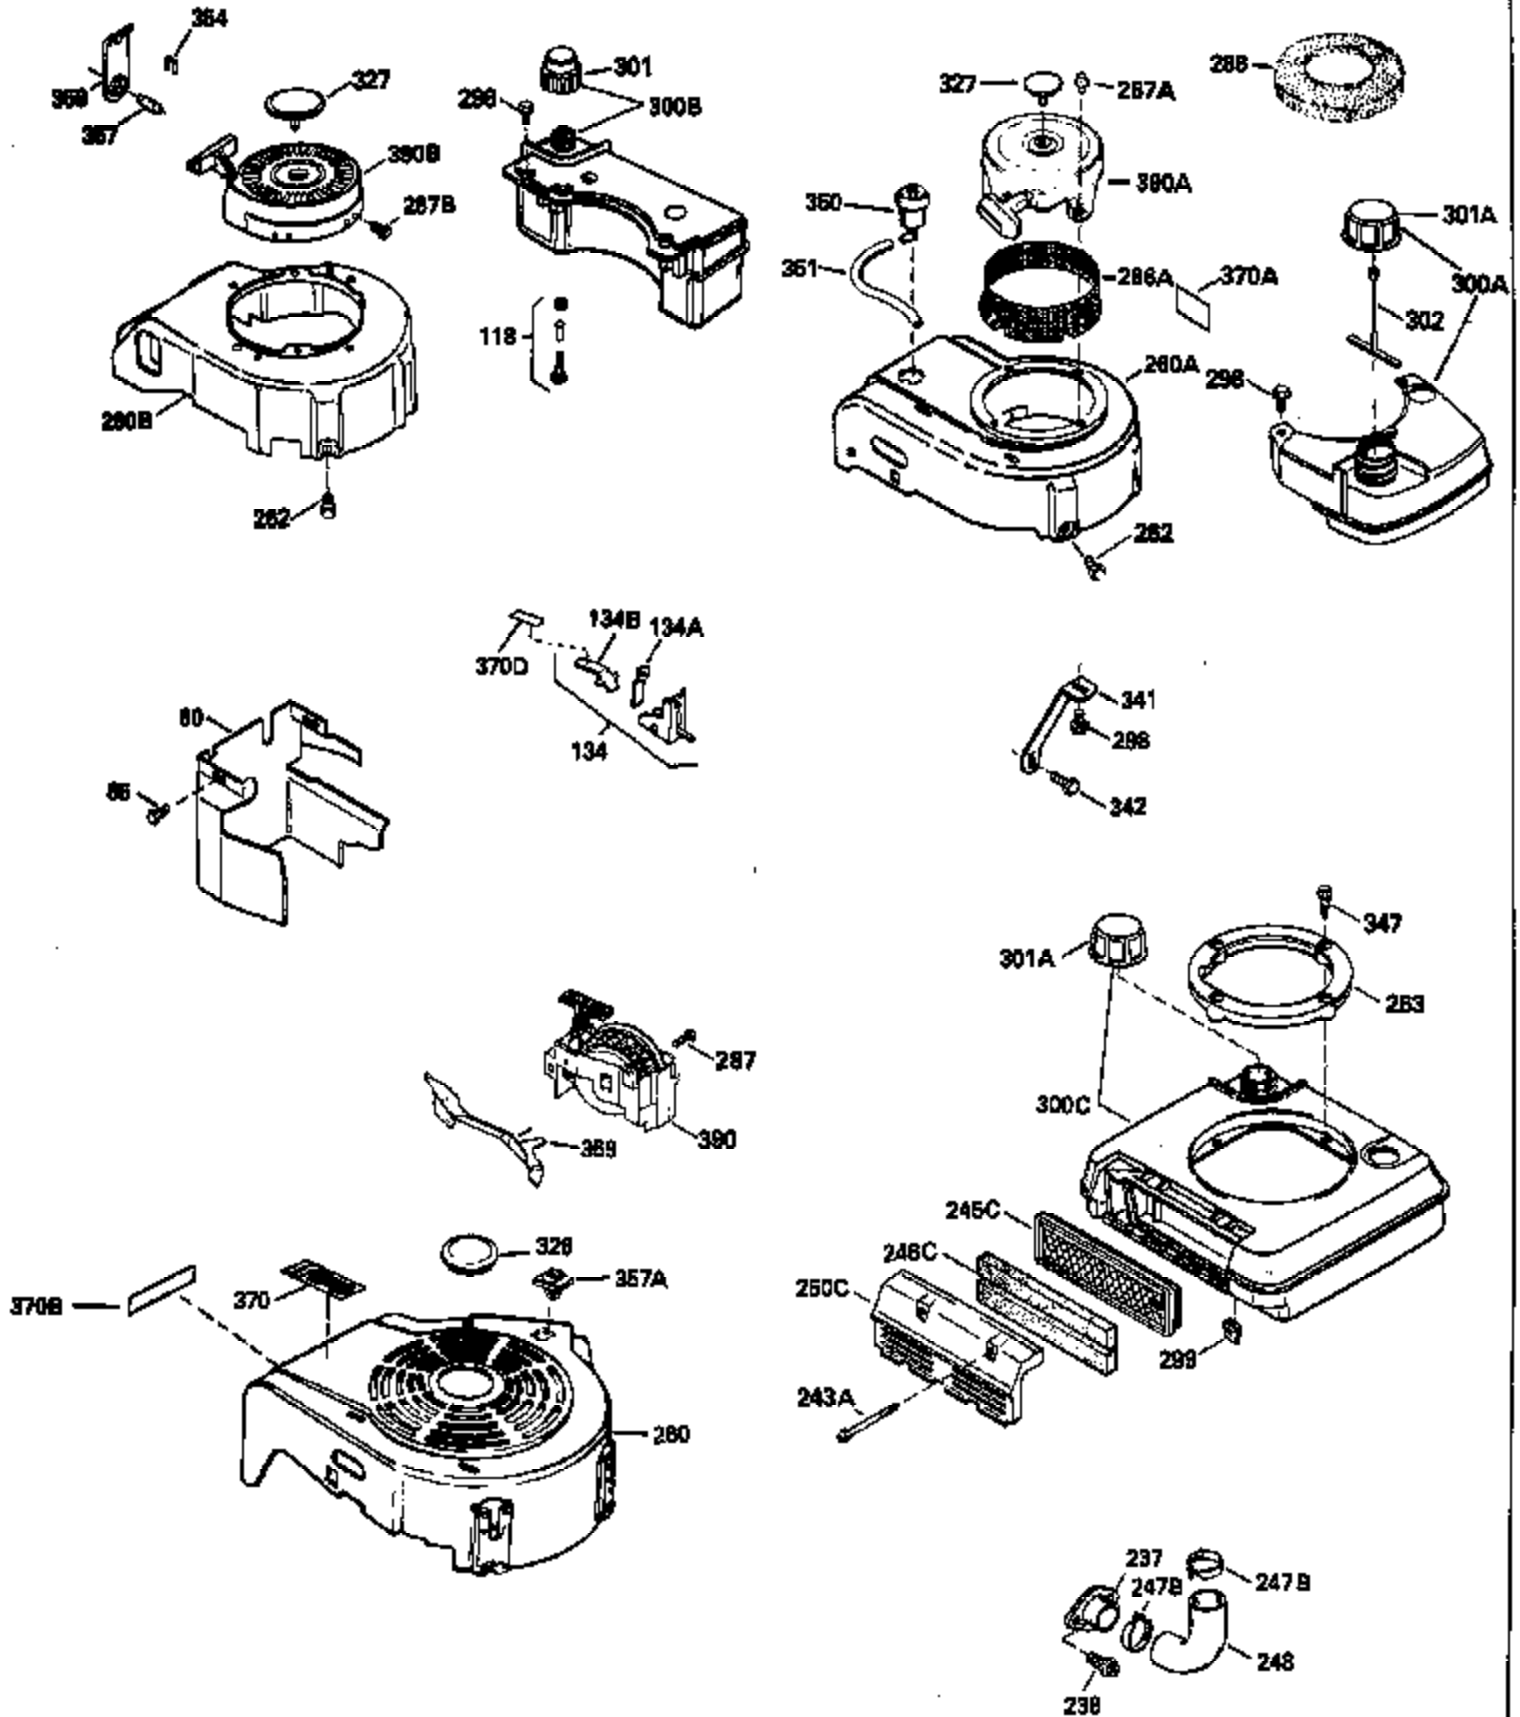

ILLUSTRATION SHOWS TYPICAL PARTS ONLY. ORDER BY PART NUMBER. PARTS NOT LISTED ARE SUPPLIED BY OEM.

Ref #	Part Number	Qty	Description
118	730194		Rope Guide Kit (Use as required with 34476 fuel tank)
238	650806		Screw, 10-32 x 5/8"
246C	35705		Filter, Pre-Air (Optional)
260	34932		Housing, Blower
262	650831		Screw, 1/4-20 x 15/32"
287	650802		Screw, 1/4-20 x 5/8"
287A	650735		Screw, 10-24 x 3/8" (Use as required)
287A			Pop Rivet, (3/16" Dia.)(Purchase locally)
301	33032		Fuel Cap
326	34113		Plug, Screen
370	550223		Decal, Name
370A	34346		Decal, Instruction
390	590531		Side Mount Rewind Starter (Refer to Division 5, Section C, page 32 or Fiche 8, Grid G-8 for breakdown)