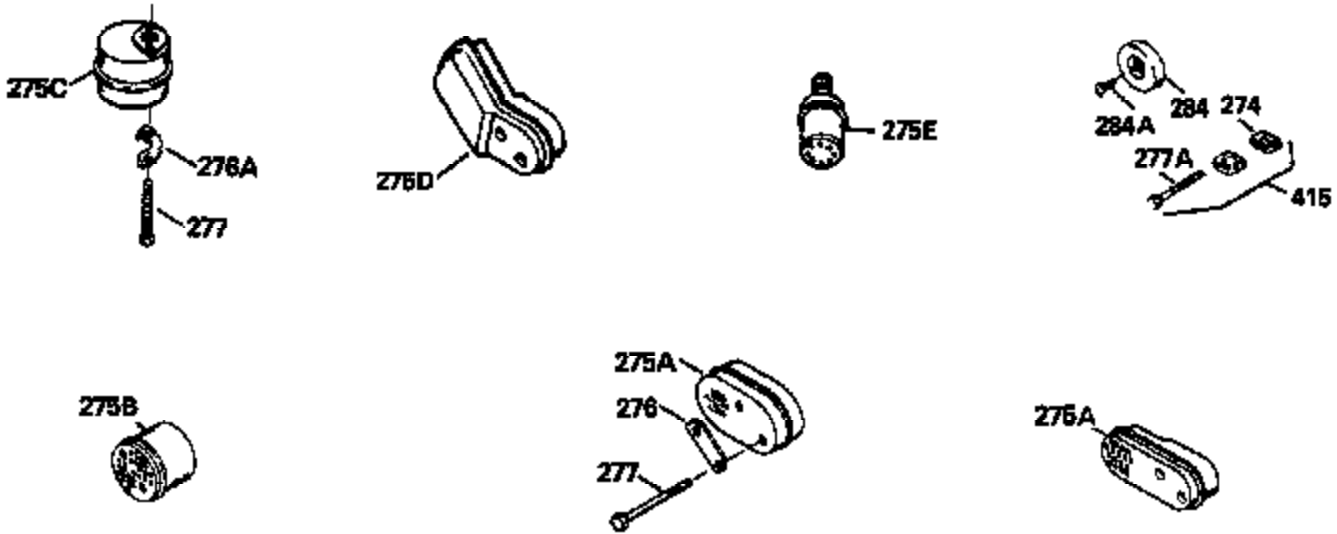

Ref #	Part Number	Qty	Description
274	26754A		* Gasket, Exhaust (Use as required)
277	650795		Screw, 1/4-20 x 2-1/4"
277A	30063		Screw, 1/4-20 x 1/2" (Use as required)
370F	34387		Decal, Instruction (Optional)
415	730162		Muffler Adap.Kit(Incl.274,277A)(Use a s req.)
430	730574		Debris Screen Kit (Incl. 370F,431-433)(Opt.)
431	35596		Screen, Debris (Optional)
432	35597		Bracket, Debris screen (Optional)
433	650910		Screw, 8-32 x 1/4" (Optional)