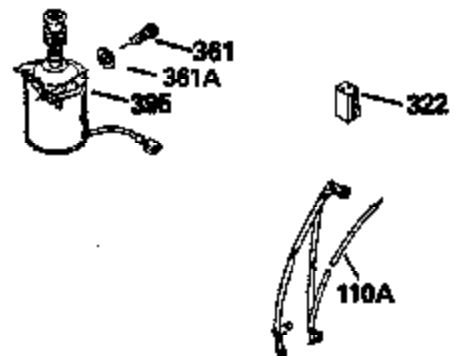

Ref #	Part Number	Qty	Description
274	26754A		* Gasket, Exhaust (Use as required)
277	650795		Screw, 1/4-20 x 2-1/4"
277A	30063		Screw, 1/4-20 x 1/2" (Use as required)
370F	34387		Decal, Instruction (Optional)
415	730162		Muffler Adap.Kit(Incl.274,277A)(Use a s req.)
430	730574		Debris Screen Kit (Incl. 370F,431-433)(Opt.)
431	35596		Screen, Debris (Optional)
432	35597		Bracket, Debris screen (Optional)
433	650910		Screw, 8-32 x 1/4" (Optional)