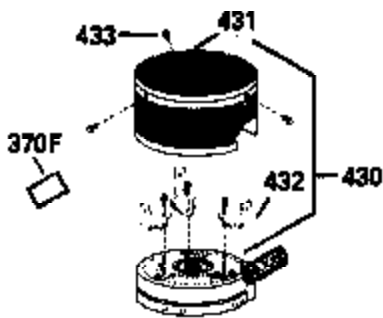

Ref #	Part Number	Qty	Description
274	26754A		* Gasket, Exhaust (Use as required)
277	650795		Screw, 1/4-20 x 2-1/4"
277A	30063		Screw, 1/4-20 x 1/2" (Use as required)
370F	34387		Decal, Instruction (Optional)
415	730162		Muffler Adap.Kit(Incl.274,277A)(Use a s req.)
430	730574		Debris Screen Kit (Incl. 370F,431-433)(Opt.)
431	35596		Screen, Debris (Optional)
432	35597		Bracket, Debris screen (Optional)
433	650910		Screw, 8-32 x 1/4" (Optional)