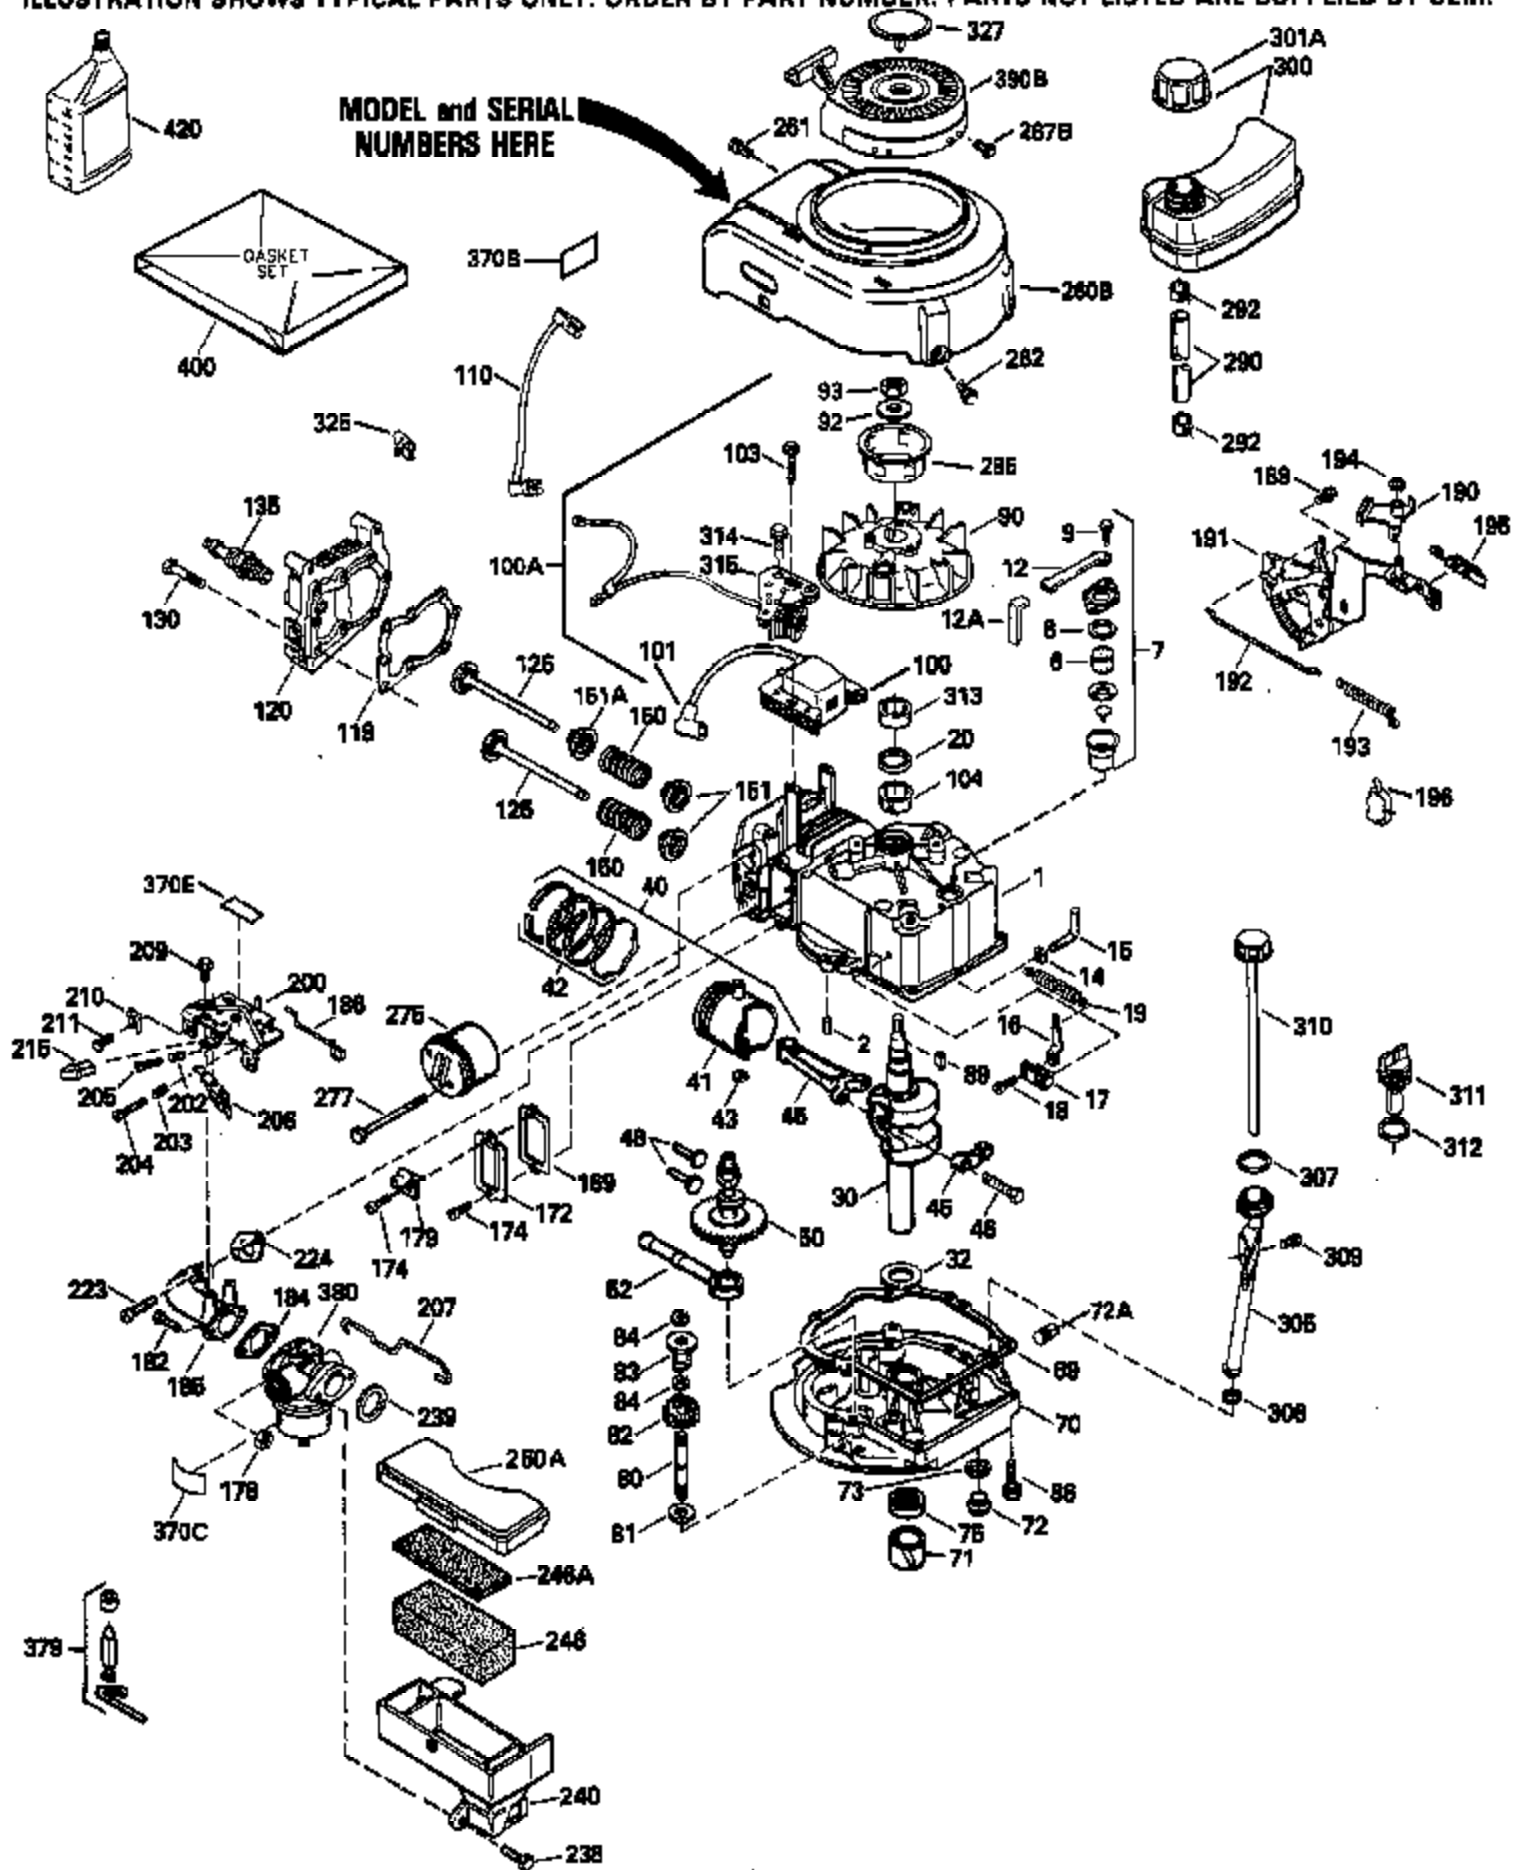

ILLUSTRATION SHOWS TYPICAL PARTS ONLY. ORDER BY PART NUMBER. PARTS NOT LISTED ARE SUPPLIED BY OEM.

Ref #	Part Number	Qty	Description
1	34975		Cylinder Ass'y. (Incl. 2, 8, 9 & 20) (2-1/2")
2	26727		Pin, Dowel
6	33734		Element, Breather
7	34214A		Breather Ass'y. (Incl. 6, 8, 9, 12 & 12A)
8	33735		* Gasket, Breather
9	30200		Screw, 10-24 x 9/16"
12	33886		Tube, Breather
14	28277		Washer
15	30589		Rod, Governor (Incl. 14)
16	31383A		Lever, Governor
17	31335		Clamp, Governor lever
18	650548		Screw, 8-32 x 5/16"
19	31361		Spring, Extension
20	32600		Seal, Oil
30	34463		Crankshaft Ass'y.
40	34514		Piston, Pin & Ring Set (Std.) (2-1/2" Bore)
40	34515		Piston, Pin & Ring Set (.010" OS)
40	34516		Piston, Pin & Ring Set (.020" OS)
41	32538B		Piston & Pin Ass'y. (Incl. 43)(Std.)(2-1/2")
41	32548B		Piston & Pin Ass'y. (Incl. 43) (.010" OS)
41	32549B		Piston & Pin Ass'y. (Incl. 43) (.020" OS)
42	28986		Ring Set (Std.) (2-1/2" Bore)
42	28987		Ring Set (.010" OS)
42	28988		Ring Set (.020" OS)
43	20381		Ring, Piston pin retaining
45	30963B		Rod Assy., Connecting (Incl. 46)
46	32610A		Bolt, Connecting rod
48	27241		Lifter, Valve
50	33148A		Camshaft
52	29914		Oil Pump Assy.
69	35261		* Gasket, Mounting flange
70	30571A		Flange Ass'y. (Incl. 72, 73, 75, 80 & 311)
72A	9556		Plug, Pipe
72	30572		Plug, Oil drain (Incl. 73)
73	28833		* Drain Plug Gasket (Not req. W/plastic plug)
75	26208		Seal, Oil
80	30574		Shaft, Governor
81	30590A		Washer, Flat
82	30591		Gear Assy., Governor (Incl. 81)
83	30588A		Spool, Governor
84	29193		Ring, Retaining
86	650488		Screw, 1/4-20 x 1-1/4"
89	611004		Flywheel Key
90	611046A		Flywheel
92	650815		Washer, Belleville
93	650816		Nut, Flywheel
100	730207		Magneto-to-Solid State Conversion Kit (Includes solid state module, solid state flywheel key, and instructions.)(Use as required on external ignition engines only.)
100	34443A		Solid State Assy.
103	650814		Screw, Torx T-15, 10-24 x 1"
110	34231		Ground Wire
119	29953C		* Gasket, Cylinder head
120	34335		Head, Cylinder
125	29313C		Exhaust Valve (Std.) (Incl. 151)
125	29315C		Exhaust Valve (1/32" OS) (Incl. 151)
126	29314B		Intake Valve (Std.) (Incl. 151)