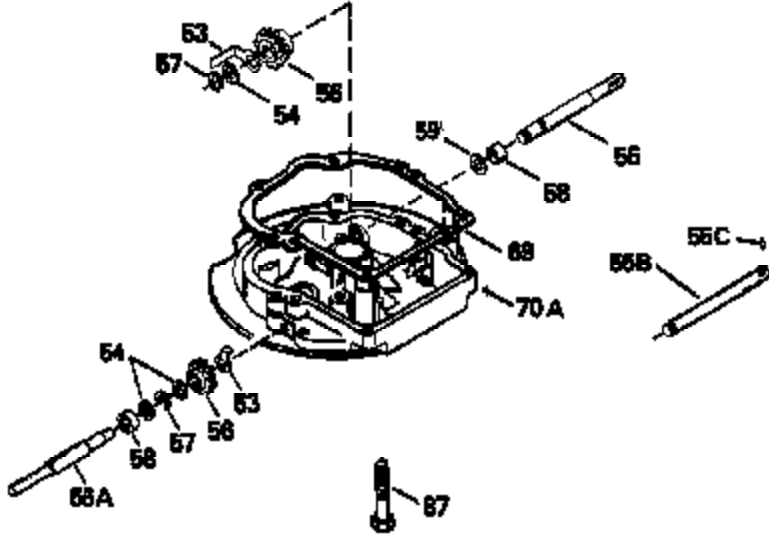

Ref #	Part Number	Qty	Description
19	31361		Spring, Extension
69	35261		* Gasket, Mounting flange
182	6201		Screw, 1/4-28 x 7/8"
185	31384A		Pipe, Intake (Incl. 224)
186	34337		Link, Governor spring
209	30200		Screw, 10-24 x 9/16"
223	650451		Screw, 1/4-20 x 1"
238	650806		Screw, 10-32 x 5/8"
246B	35435		Filter, Pre-Air (Use as required)