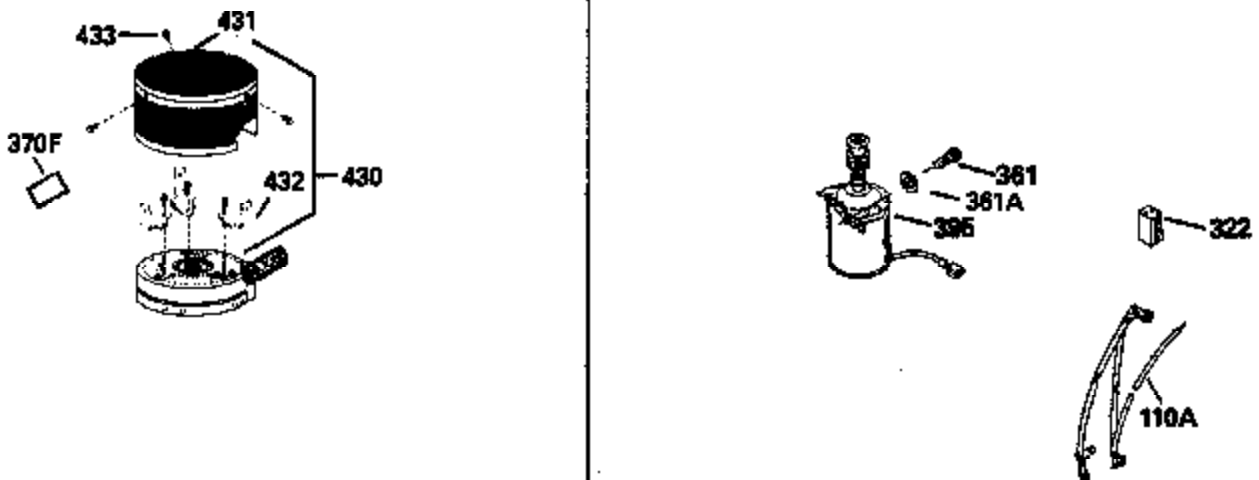

Ref #	Part Number	Qty	Description
210	27793		Clip, Conduit
211	28942		Screw, 10-32 x 3/8"
274	26754A		* Gasket, Exhaust (Use as required)
275A	391019		Muffler
277A	30063		Screw, 1/4-20 x 1/2" (Use as required)
277	650795		Screw, 1/4-20 x 2-1/4"
370F	34387		Decal, Instruction (Optional)
415	730162		Muffler Adap.Kit(Incl.274,277A)(Use a s req.)
430	730574		Debris Screen Kit (Incl. 370F,431-433)(Opt.)
431	35596		Screen, Debris (Optional)
432	35597		Bracket, Debris screen (Optional)
433	650910		Screw, 8-32 x 1/4" (Optional)