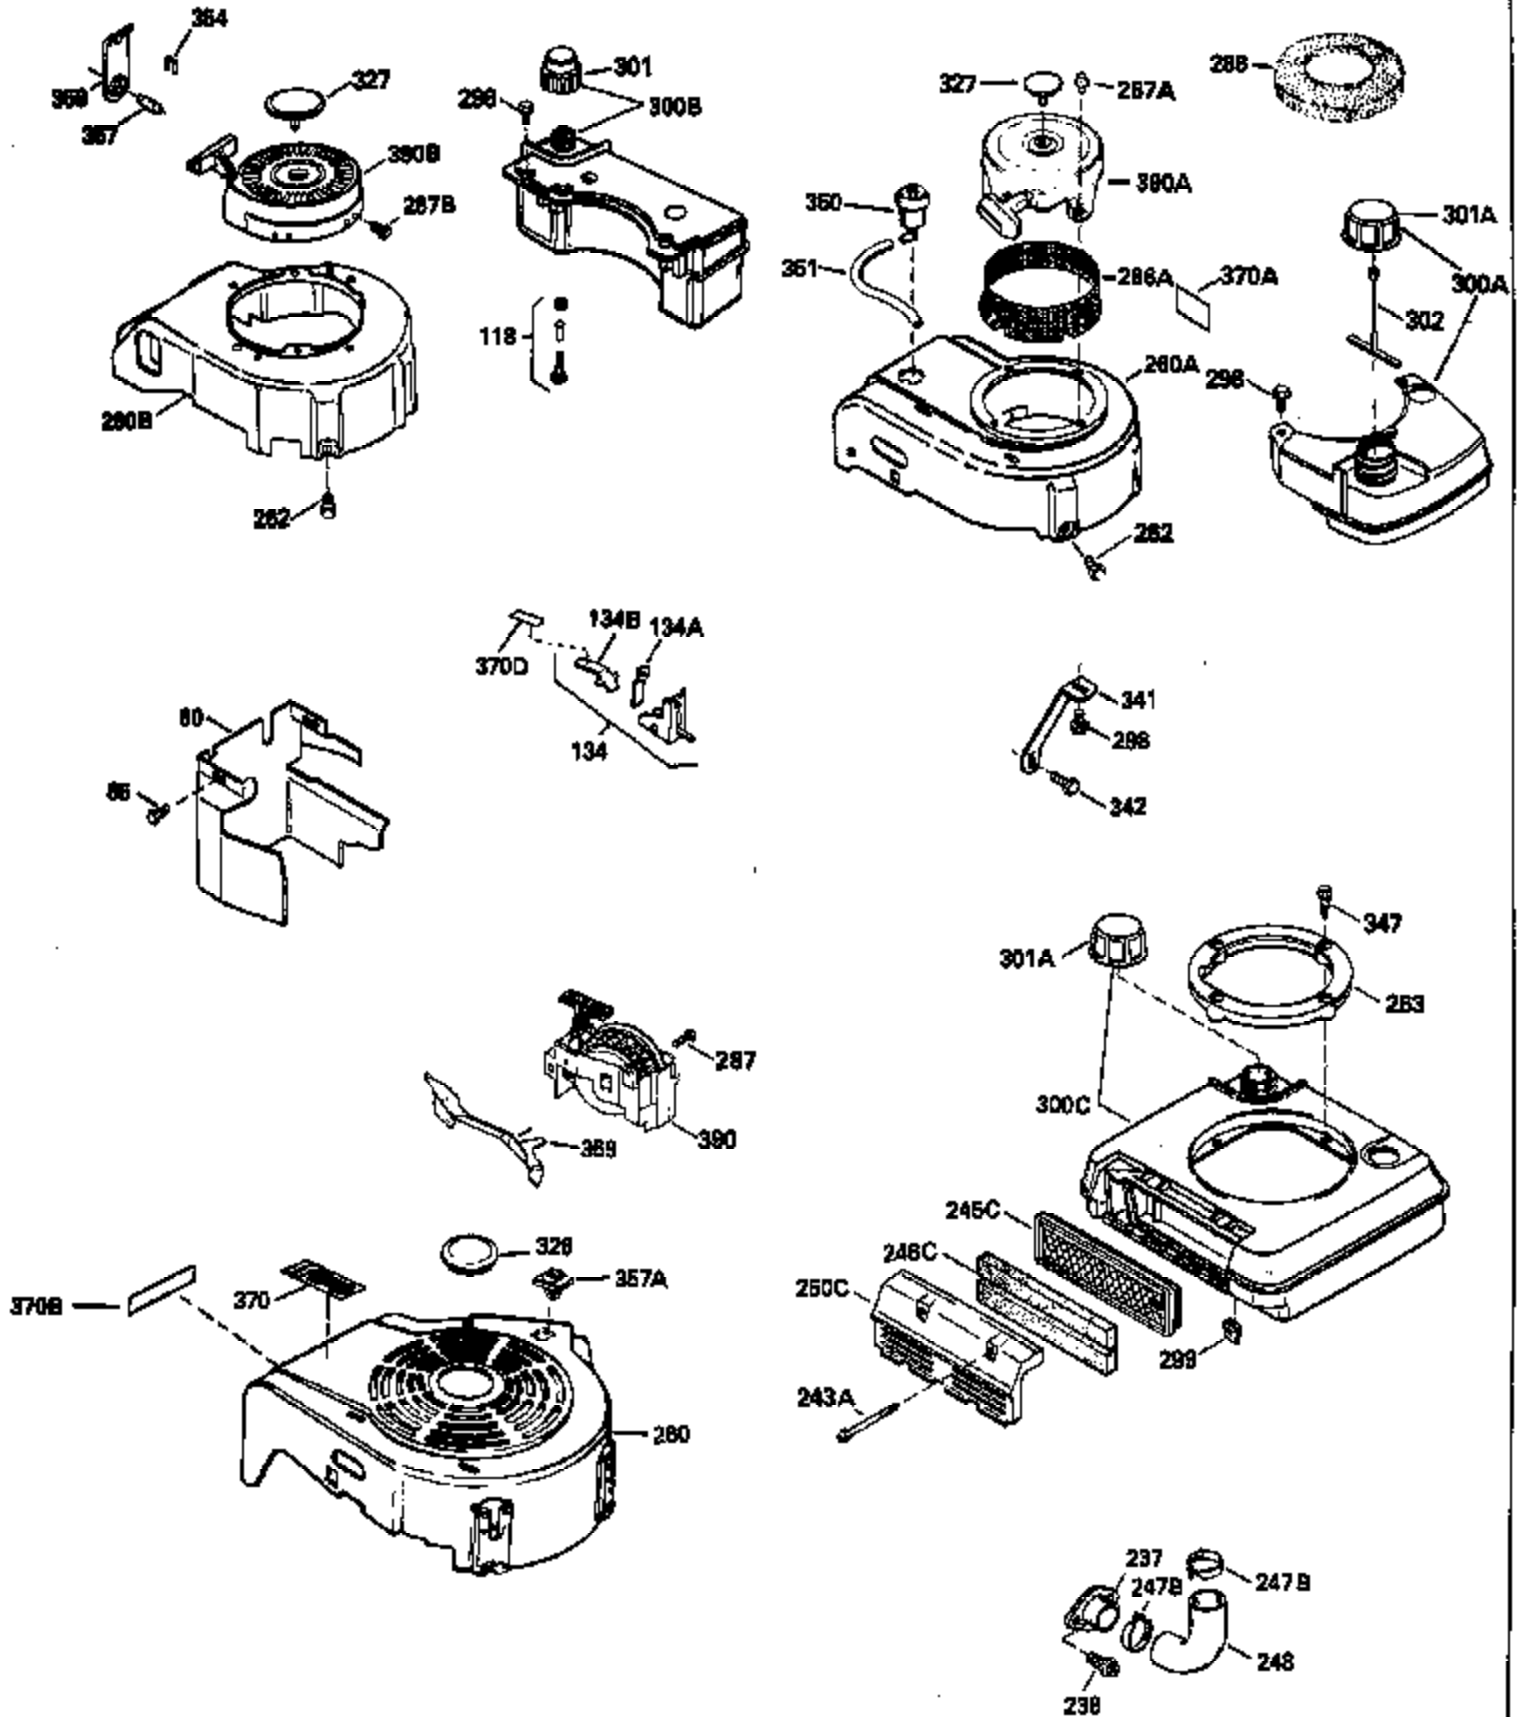

ILLUSTRATION SHOWS TYPICAL PARTS ONLY. ORDER BY PART NUMBER. PARTS NOT LISTED ARE SUPPLIED BY OEM.

Engine Parts List #2

Ref #	Part Number	Qty	Description
118	730194		Rope Guide Kit (Use as required with 34476 fuel tank)
238	650806		Screw, 10-32 x 5/8"
246C	35705		Filter, Pre-Air (Optional)
260	35127		Housing, Blower
262	650831		Screw, 1/4-20 x 15/32"
287A	650735		Screw, 10-24 x 3/8" (Use as required)
287A			Pop Rivet, (3/16" Dia.)(Purchase locally)
287	650802		Screw, 1/4-20 x 5/8"
298	28763		Screw, 10-32 x 35/64"
300B	34114D		Fuel Tank (Incl. 292 & 301)
301	33032		Fuel Cap
326	34113		Plug, Screen
370	34304		Decal, "Cubic Inch"
370A	34346		Decal, Instruction
390	590531		Side Mount Rewind Starter (Refer to Division 5, Section C, page 32 or Fiche 8, Grid G-8 for breakdown)