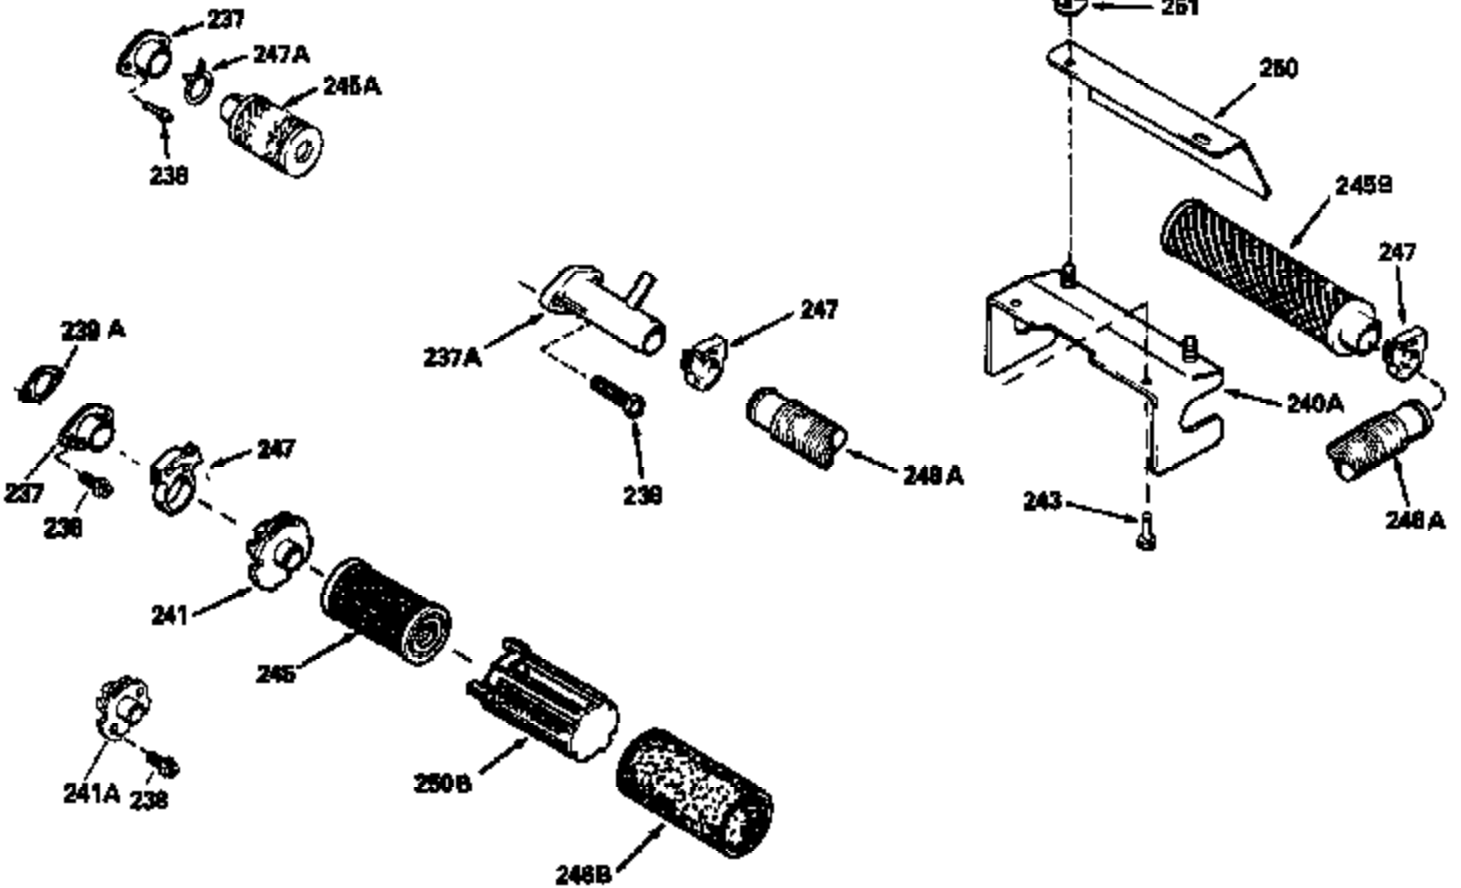

Ref #	Part Number	Qty	Description
19	31361		Spring, Extension
69	35261		* Gasket, Mounting flange
182	6201		Screw, 1/4-28 x 7/8"
185	31384A		Pipe, Intake (Incl. 224)
186	34337		Link, Governor spring
209	30200		Screw, 10-24 x 9/16"
223	650451		Screw, 1/4-20 x 1"
238	650806		Screw, 10-32 x 5/8"
246B	35435		Filter, Pre-Air (Use as required)