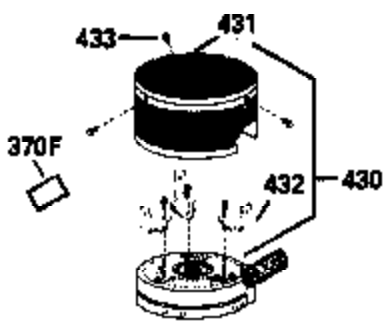

Ref #	Part Number	Qty	Description
210	27793		Clip, Conduit
211	28942		Screw, 10-32 x 3/8"
274	26754A		* Gasket, Exhaust (Use as required)
274	30081A		* Gasket, Exhaust
277A	30063		Screw, 1/4-20 x 1/2" (Use as required)
370F	34387		Decal, Instruction (Optional)
415	730162		Muffler Adap.Kit(Incl.274,277A)(Use a s req.)
430	730574		Debris Screen Kit (Incl. 370F,431-433)(Opt.)
431	35596		Screen, Debris (Optional)
432	35597		Bracket, Debris screen (Optional)
433	650910		Screw, 8-32 x 1/4" (Optional)