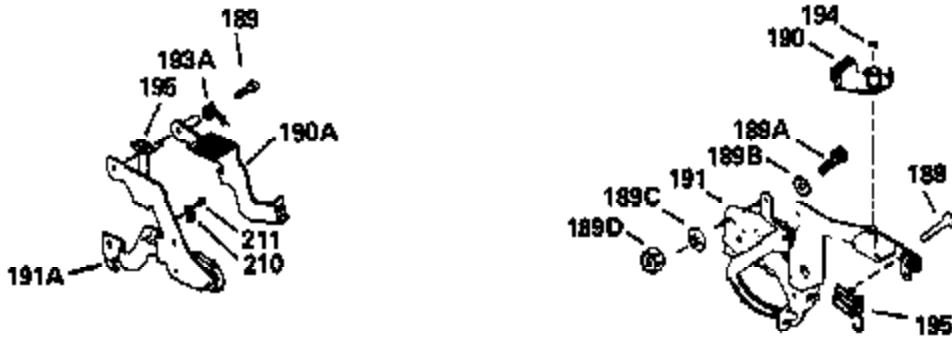

Ref #	Part Number	Qty	Description
210	27793		Clip, Conduit
211	28942		Screw, 10-32 x 3/8"
274	26754A		* Gasket, Exhaust (Use as required)
275A	35603		Muffler (Incl. 277)
277A	30063		Screw, 1/4-20 x 1/2" (Use as required)
277	650795		Screw, 1/4-20 x 2-1/4"
370F	34387		Decal, Instruction (Optional)
415	730162		Muffler Adap.Kit(Incl.274,277A)(Use a s req.)
430	730574		Debris Screen Kit (Incl. 370F,431-433)(Opt.)
431	35596		Screen, Debris (Optional)
432	35597		Bracket, Debris screen (Optional)
433	650910		Screw, 8-32 x 1/4" (Optional)