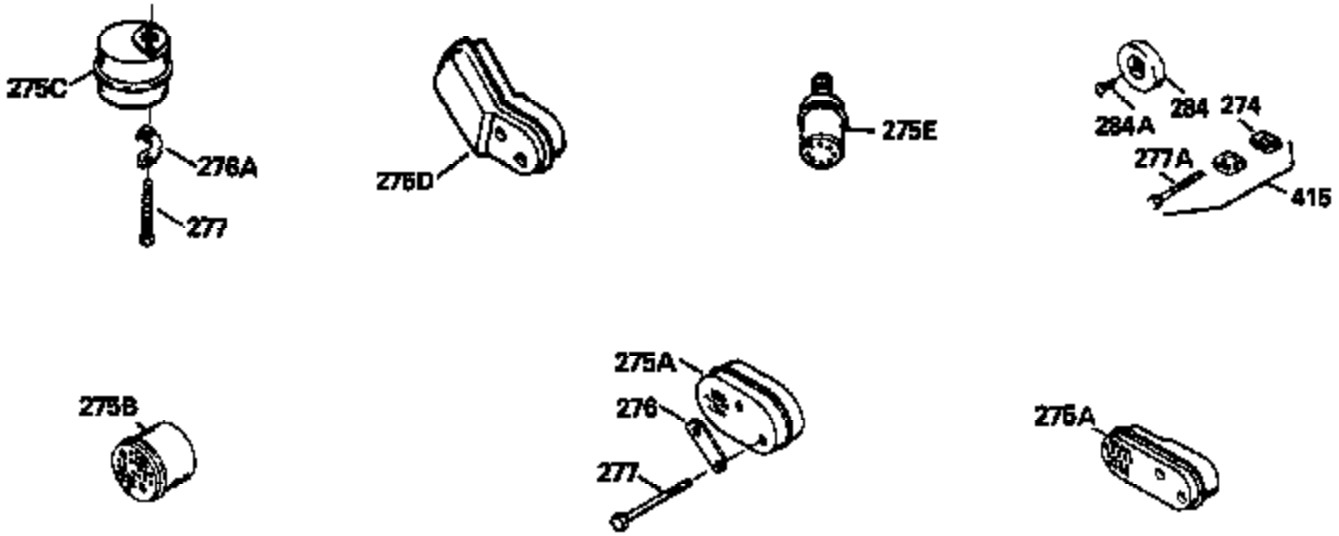

Ref #	Part Number	Qty	Description
210	27793		Clip, Conduit
211	28942		Screw, 10-32 x 3/8"
274	26754A		* Gasket, Exhaust (Use as required)
275A	35603		Muffler (Incl. 277)
277A	30063		Screw, 1/4-20 x 1/2" (Use as required)
277	650795		Screw, 1/4-20 x 2-1/4"
370F	34387		Decal, Instruction (Optional)
415	730162		Muffler Adap.Kit(Incl.274,277A)(Use a s req.)
430	730574		Debris Screen Kit (Incl. 370F,431-433)(Opt.)
431	35596		Screen, Debris (Optional)
432	35597		Bracket, Debris screen (Optional)
433	650910		Screw, 8-32 x 1/4" (Optional)