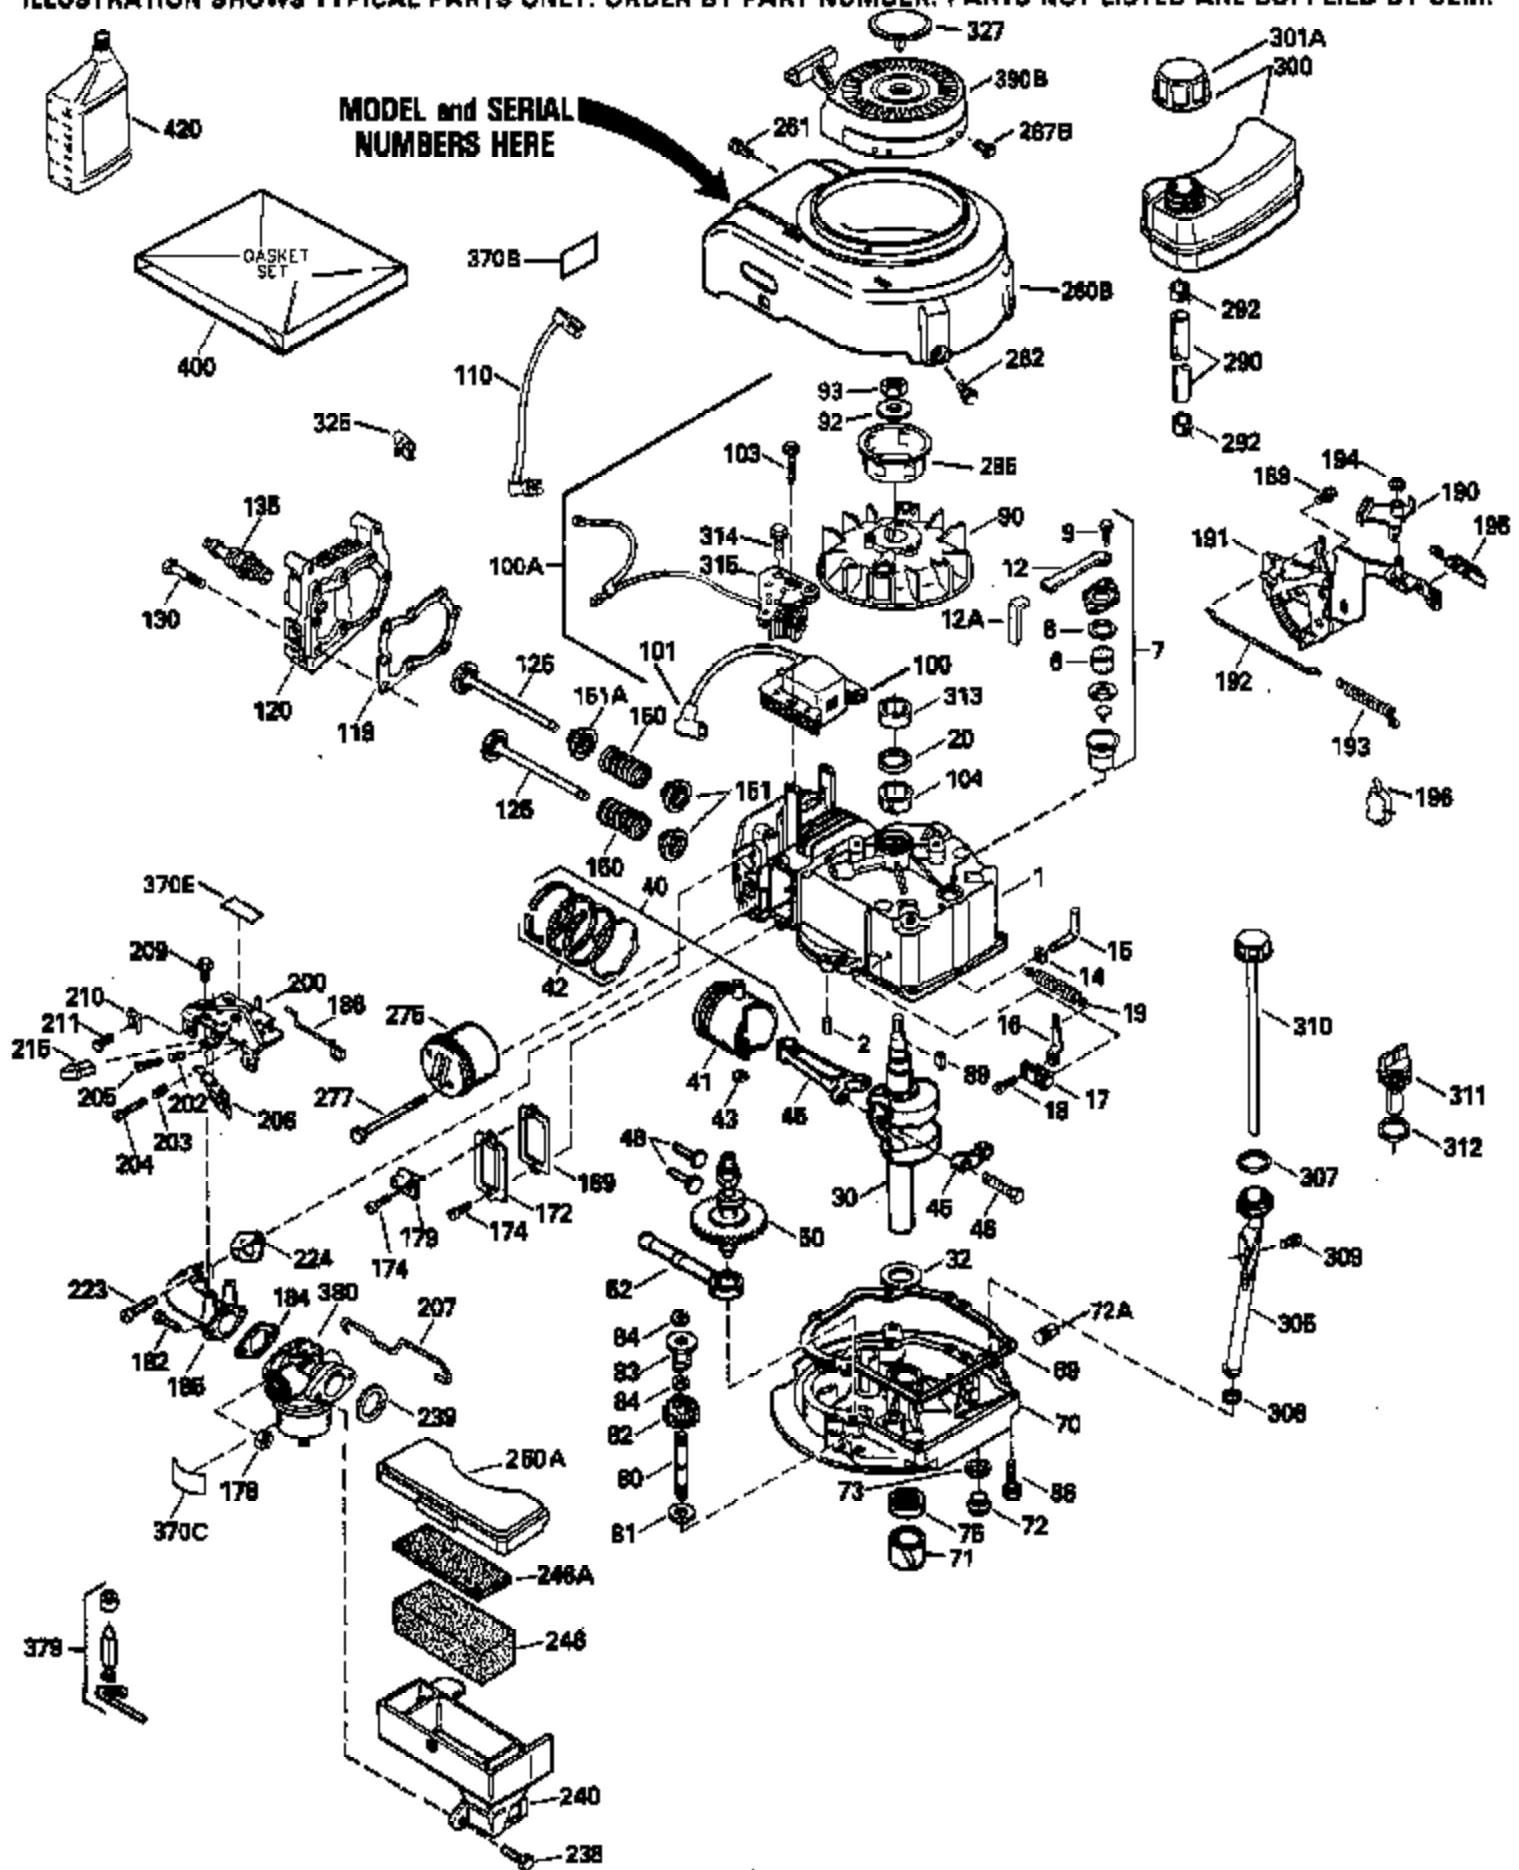

ILLUSTRATION SHOWS TYPICAL PARTS ONLY. ORDER BY PART NUMBER. PARTS NOT LISTED ARE SUPPLIED BY OEM.

Ref #	Part Number	Qty	Description
1	34975		Cylinder Ass'y. (Incl. 2, 8, 9 & 20) (2-1/2")
2	26727		Pin, Dowel
6	33734		Element, Breather
7	34214A		Breather Ass'y. (Incl. 6, 8, 9, 12 & 12A)
8	33735		* Gasket, Breather
9	30200		Screw, 10-24 x 9/16"
12	33886		Tube, Breather
14	28277		Washer
15	30589		Rod, Governor (Incl. 14)
16	31383A		Lever, Governor
17	31335		Clamp, Governor lever
18	650548		Screw, 8-32 x 5/16"
19	31361		Spring, Extension
20	32600		Seal, Oil
30	34463		Crankshaft Ass'y.
40	34514		Piston, Pin & Ring Set (Std.) (2-1/2" Bore)
40	34515		Piston, Pin & Ring Set (.010" OS)
40	34516		Piston, Pin & Ring Set (.020" OS)
41	32538B		Piston & Pin Ass'y. (Incl. 43)(Std.)(2-1/2")
41	32548B		Piston & Pin Ass'y. (Incl. 43) (.010" OS)
41	32549B		Piston & Pin Ass'y. (Incl. 43) (.020" OS)
42	28986		Ring Set (Std.) (2-1/2" Bore)
42	28987		Ring Set (.010" OS)
42	28988		Ring Set (.020" OS)
43	20381		Ring, Piston pin retaining
45	30963B		Rod Assy., Connecting (Incl. 46)
46	32610A		Bolt, Connecting rod
48	27241		Lifter, Valve
50	33148A		Camshaft
52	29914		Oil Pump Assy.
69	35261		* Gasket, Mounting flange
70	35651B		Mounting Flange (Incl. 72, 72A, 73, 7 5 & 80)
72	30572		Plug, Oil drain (Incl. 73)
73	28833		* Drain Plug Gasket (Not req. W/plastic plug)
75	26208		Seal, Oil
80	30574		Shaft, Governor
81	30590A		Washer, Flat
82	30591		Gear Assy., Governor (Incl. 81)
83	30588A		Spool, Governor
84	29193		Ring, Retaining
86	650488		Screw, 1/4-20 x 1-1/4"
89	611004		Flywheel Key
90	611046A		Flywheel
92	650815		Washer, Belleville
93	650816		Nut, Flywheel
100	730207		Magneto-to-Solid State Conversion Kit (Includes solid state module, solid state flywheel key, and instructions.)(Use as required on external ignition engines only.)
100	34443A		Solid State Assy.
101	610118		Cover, Spark plug
103	650814		Screw, Torx T-15, 10-24 x 1"
110	34231		Ground Wire
119	29953C		* Gasket, Cylinder head
120	34335		Head, Cylinder
125	29313C		Exhaust Valve (Std.) (Incl. 151)
125	29315C		Exhaust Valve (1/32" OS) (Incl. 151)
126	29314B		Intake Valve (Std.) (Incl. 151)