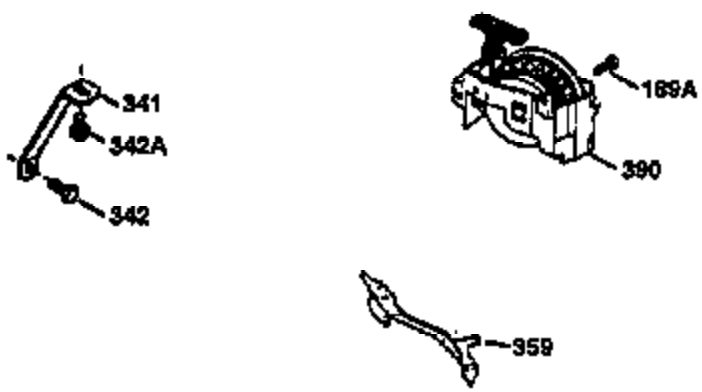

ILLUSTRATION SHOWS TYPICAL PARTS ONLY, ORDER BY PART NUMBER. PARTS NOT LISTED ARE SUPPLIED BY OEM.

Ref #	Part Number	Qty	Description
238	650806	2	Screw, 10-32 x 5/8"
239	34338	1	* Air Cleaner Gasket
245	34340	1	Air Cleaner Filter
250	34341B	1	Air Cleaner Cover
260	35484	1	Blower Housing
287	650926	2	Screw, 8-32 x 21/64"
298	28763	3	Screw, 10-32 x 35/64"
300	34476A	1	Fuel Tank (Incl. 292 & 301)
301	33032	1	Fuel Cap
390	590732	1	Rewind Starter (NOTE: This engine could have been built with 590738 starter. Refer to the design of the rope pulley strength ribs for part identification. Individual starter parts do not interchange. Refer to service bulletin 116).