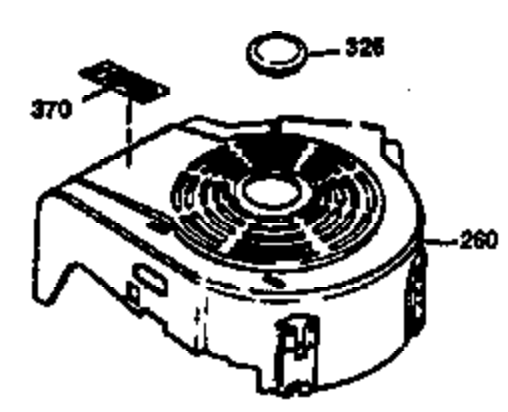

ILLUSTRATION SHOWS TYPICAL PARTS ONLY, ORDER BY PART NUMBER. PARTS NOT LISTED ARE SUPPLIED BY OEM.

Ref #	Part Number	Qty	Description
238	650806	2	Screw, 10-32 x 5/8"
239	34338	1	* Air Cleaner Gasket
245	34340	1	Air Cleaner Filter
250	34341B	1	Air Cleaner Cover
260	35484	1	Blower Housing
287	650926	2	Screw, 8-32 x 21/64"
298	28763	3	Screw, 10-32 x 35/64"
300	34476A	1	Fuel Tank (Incl. 292 & 301)
301	33032	1	Fuel Cap
390	590732	1	Rewind Starter (NOTE: This engine could have been built with 590688 starter. Refer to the design of the air intake louvers for part identification. Individual starter parts do not interchange.)