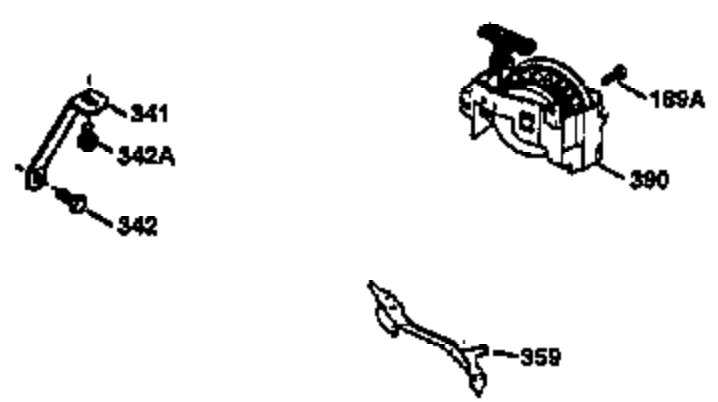

ILLUSTRATION SHOWS TYPICAL PARTS ONLY, ORDER BY PART NUMBER. PARTS NOT LISTED ARE SUPPLIED BY OEM.

Ref #	Part Number	Qty	Description
238	650806	2	Screw, 10-32 x 5/8"
239	34338	1	* Air Cleaner Gasket
245	34340	1	Air Cleaner Filter
250	34341B	1	Air Cleaner Cover
260	35484	1	Blower Housing
287	650926	2	Screw, 8-32 x 21/64"
298	28763	3	Screw, 10-32 x 35/64"
300	34476A	1	Fuel Tank (Incl. 292 & 301)
301	33032	1	Fuel Cap
390	590732	1	Rewind Starter (NOTE: This engine could have been built with 590688 starter. Refer to the design of the air intake louvers for part identification. Individual starter parts do not interchange.)