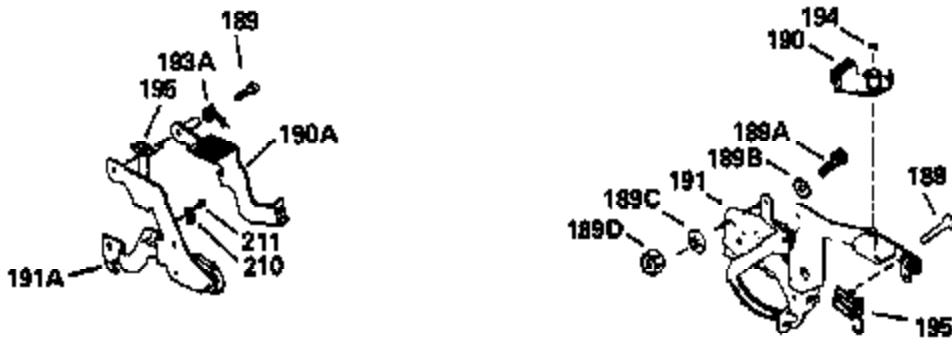

Ref #	Part Number	Qty	Description
210	27793		Clip, Conduit
211	28942		Screw, 10-32 x 3/8"
274	26754A		* Gasket, Exhaust (Use as required)
275A	391019		Muffler
276	33753		Plate, Lock
277A	30063		Screw, 1/4-20 x 1/2" (Use as required)
277	650795		Screw, 1/4-20 x 2-1/4"
370F	34387		Decal, Instruction (Optional)
415	730162		Muffler Adap.Kit(Incl.274,277A)(Use a s req.)
430	730574		Debris Screen Kit (Incl. 370F,431-433)(Opt.)
431	35596		Screen, Debris (Optional)
432	35597		Bracket, Debris screen (Optional)
433	650910		Screw, 8-32 x 1/4" (Optional)