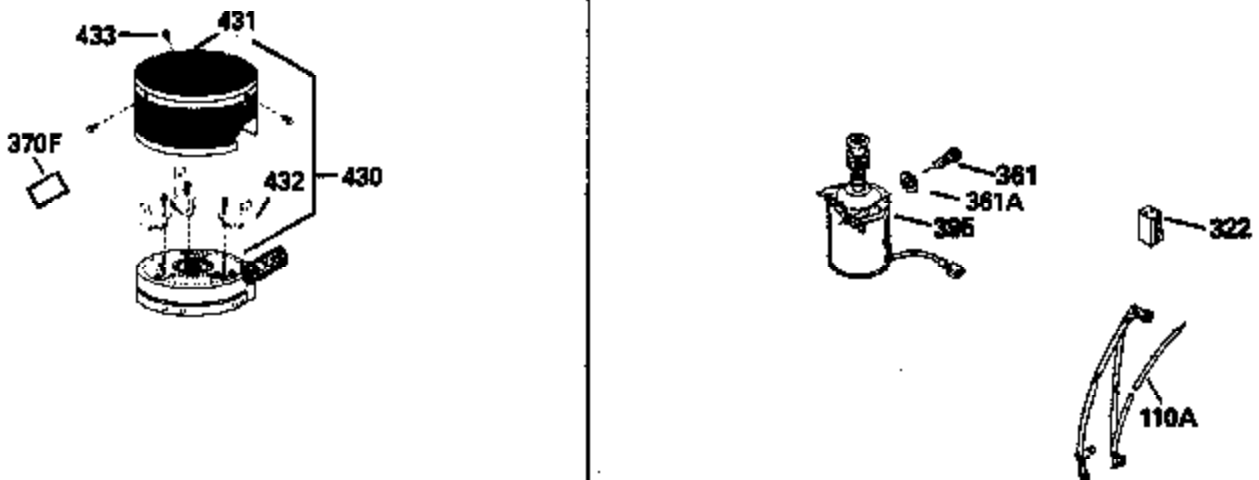

Ref #	Part Number	Qty	Description
210	27793		Clip, Conduit
211	28942		Screw, 10-32 x 3/8"
274	26754A		* Gasket, Exhaust (Use as required)
275A	391019		Muffler
276	33753		Plate, Lock
277A	30063		Screw, 1/4-20 x 1/2" (Use as required)
277	650795		Screw, 1/4-20 x 2-1/4"
370F	34387		Decal, Instruction (Optional)
415	730162		Muffler Adap.Kit(Incl.274,277A)(Use a s req.)
430	730574		Debris Screen Kit (Incl. 370F,431-433)(Opt.)
431	35596		Screen, Debris (Optional)
432	35597		Bracket, Debris screen (Optional)
433	650910		Screw, 8-32 x 1/4" (Optional)